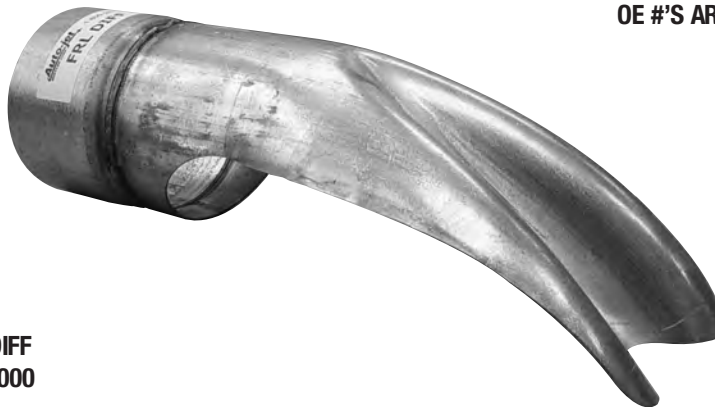

TAILPIPE DIFFUSER

OE #'S ARE FOR CROSS REFERENCE ONLY

AUTO-JET PART # FRLDIFF
O.E. PART # 04-24971-000

TAILPIPE TURN DOWN

OE #'S ARE FOR CROSS REFERENCE ONLY

AUTO-JET PART # FRLTD434
O.E. PART # 04-20434-000