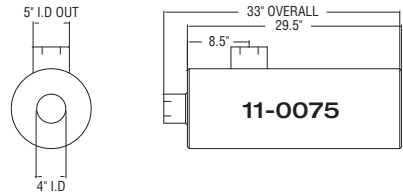

FREIGHTLINER

FREIGHTLINER 11" DIAMETER MUFFLERS

OE part numbers are for cross reference only

AUTO-JET MUFFLER CORP.

TOLL FREE 1-800-247-5391 • FAX 515-224-0727 • WWW.AUTO-JET.COM

FRL 9