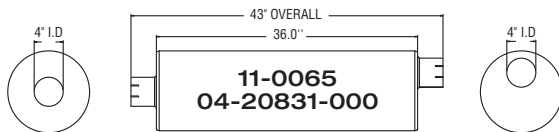

FREIGHTLINER

FREIGHTLINER 11" DIAMETER MUFFLERS

OE part numbers are for cross reference only

AUTO-JET MUFFLER CORP.

TOLL FREE 1-800-247-5391 • FAX 515-224-0727 • WWW.AUTO-JET.COM

FRL 9