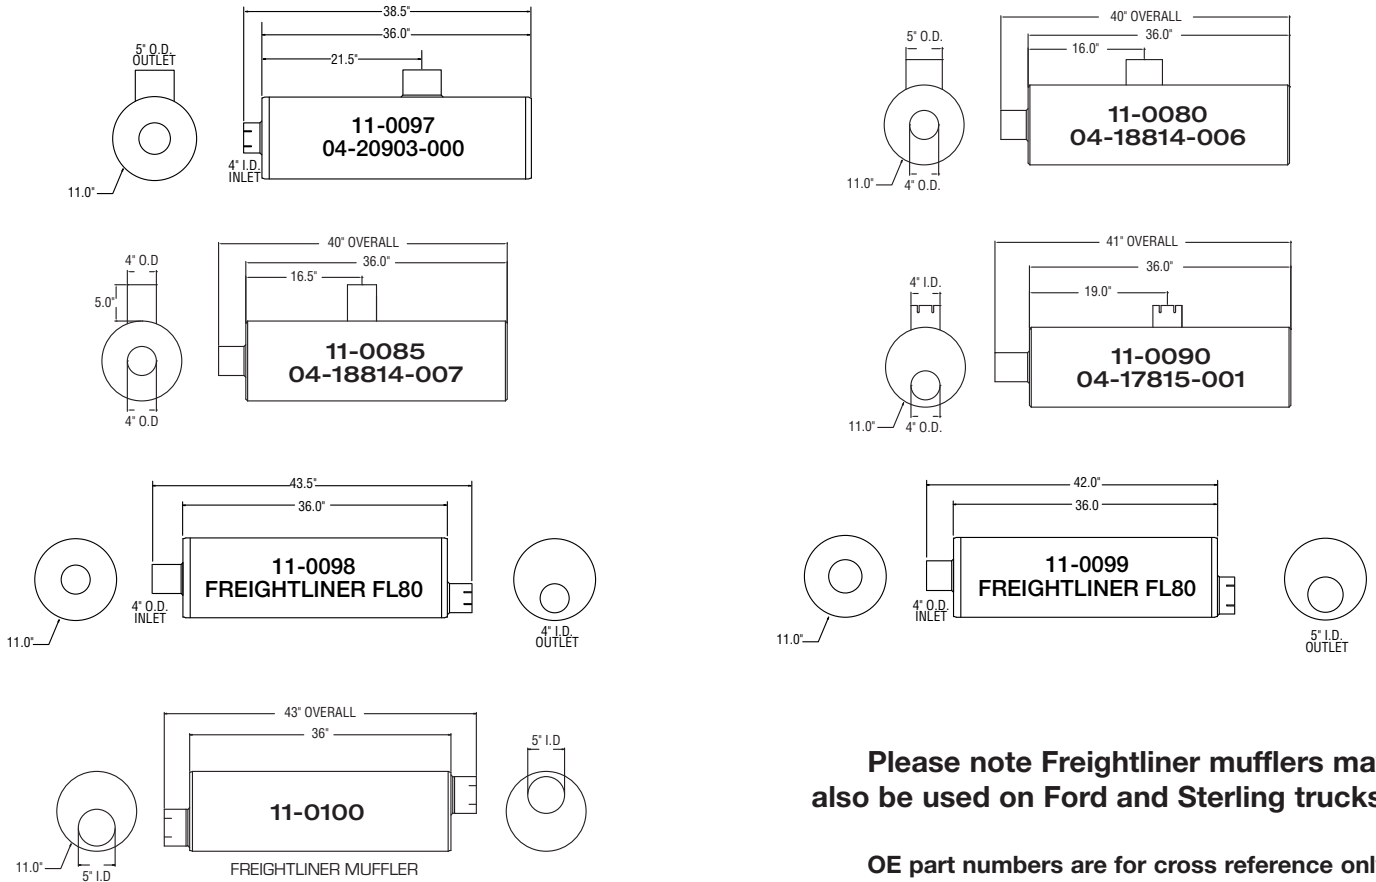

FREIGHTLINER

FREIGHTLINER 11" DIAMETER MUFFLERS