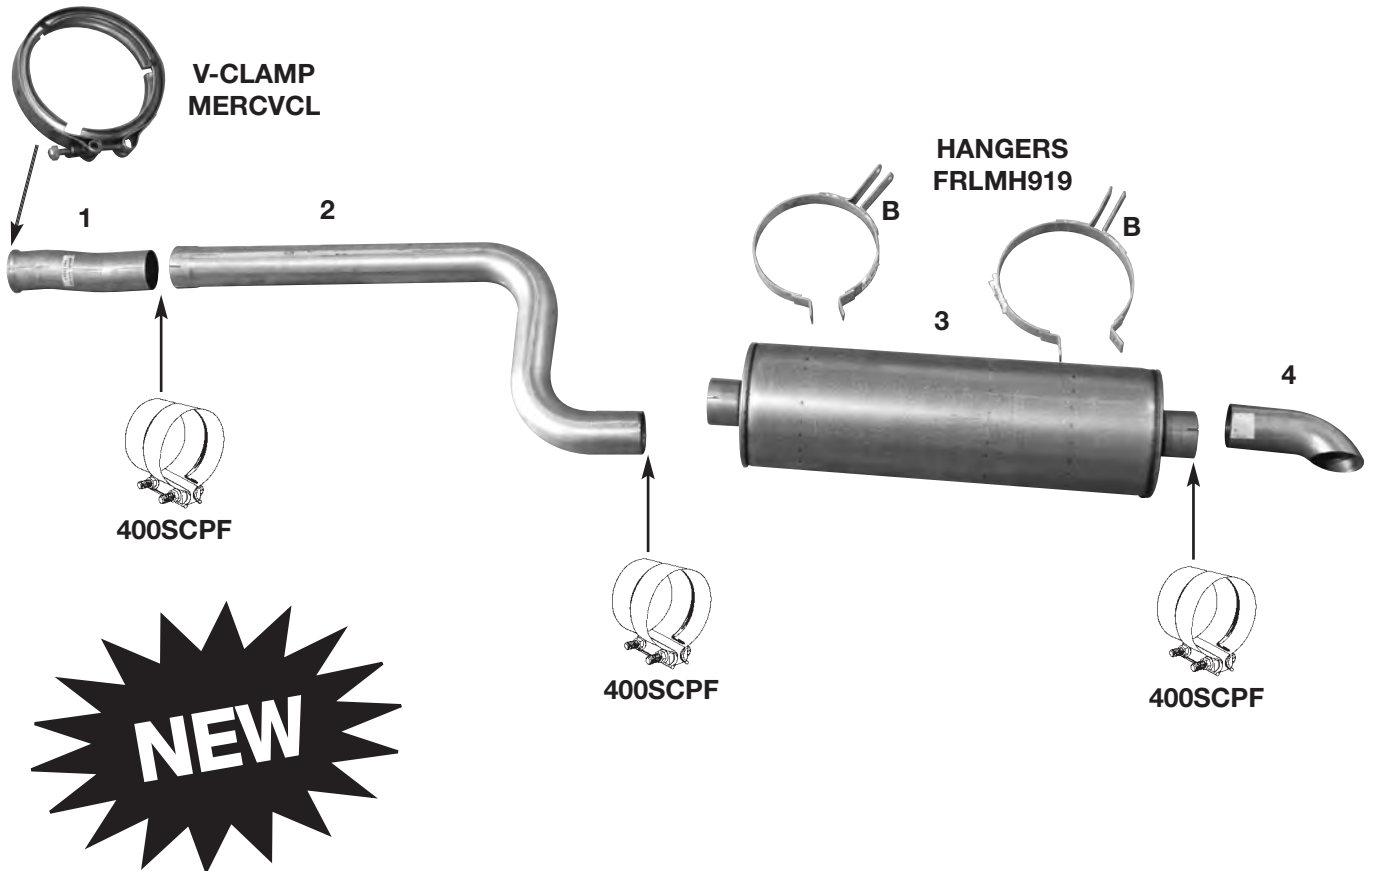

FREIGHTLINER

2004 FREIGHTLINER MODEL 906 M2

OE PART #'S ARE FOR CROSS REFERENCE PURPOSES ONLY

	1	2	3	4
DESCRIPTION	TURBO PIPE	INTERMEDIATE PIPE	MUFFLER	TAILPIPE
AUTO-JET PART #	FRLT1015	FRL938INT	11-0025	TD400 OD
OE PART #	04-21015-014	04-19938-000	04-19936-000 O.E. TAILPIPE WELDED ON 1 PC	

AUTO-JET MUFFLER CORP.

TOLL FREE 1-800-247-5391 • FAX 515-224-0727 • WWW.AUTO-JET.COM

FRL 1