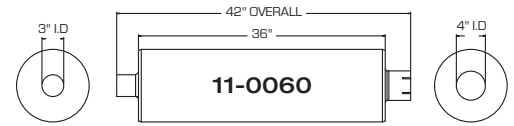

FREIGHTLINER

FREIGHTLINER 11" DIAMETER MUFFLERS

OE part numbers are for cross reference only

AUTO-JET MUFFLER CORP.

TOLL FREE 1-800-247-5391 • FAX 515-224-0727 • WWW.AUTO-JET.COM

FRL 9