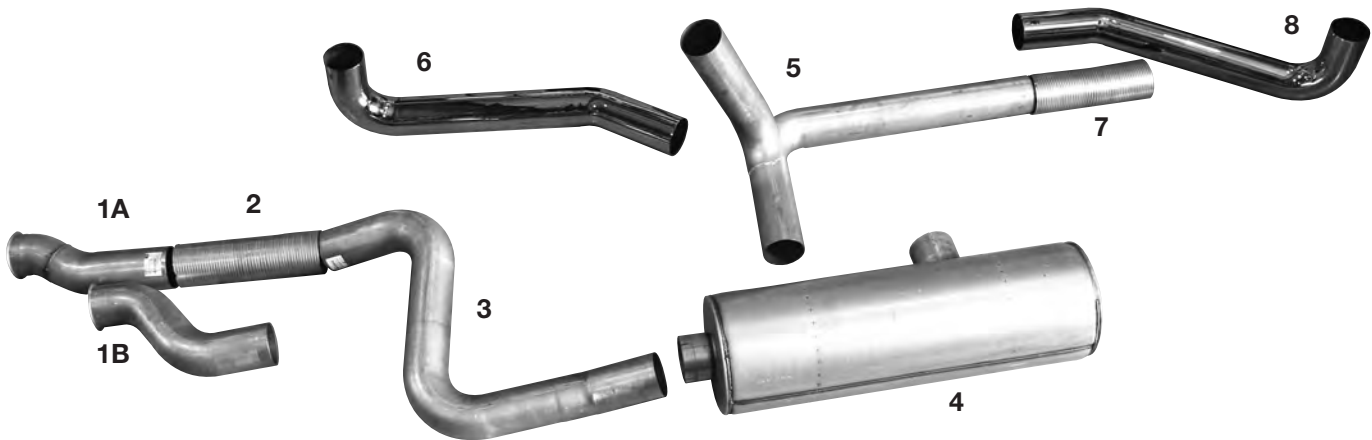

	1	2	3	4
DESCRIPTION	TURBO PIPE	INTERMEDIATE PIPE	MUFFLER	TAILPIPE
AUTO-JET PART #	FRLT1015	FRL938INT	11-0025	TD400 OD
OE PART #	04-21015-014	04-19938-000	04-19936-000 O.E. TAILPIPE WELDED ON 1 PC	

AUTO-JET MUFFLER CORP.

TOLL FREE 1-800-247-5391 • FAX 515-224-0727 • WWW.AUTO-JET.COM

FRL 1

FREIGHTLINER

FREIGHTLINER COLUMBIA MODEL

OE PART #'S ARE FOR CROSS REFERENCE PURPOSES ONLY

DESCRIPTION	1 TURBO PIPE	2 FLEX TUBE	3 FLEX TO MUFFLER	4 MUFFLER
AUTO-JET PART #	1A FRLT1016-2	FLEX50018	FRL457INT	CUS-133-10
OE PART #	04-21015-014	04-19938-000	04-19936-000	
	1B FRLT1016-9			
	04-21016-009			
DESCRIPTION	5 Y-PIPE	6 CHROME ELBOW	7 FLEX TUBE	8 CHROME ELBOW
AUTO-JET PART #	FRL34540Y	FRL6890CH	FLEX50018	FRL6891CH
OE PART #	04-23454-000	04-20689-000		04-20689-001