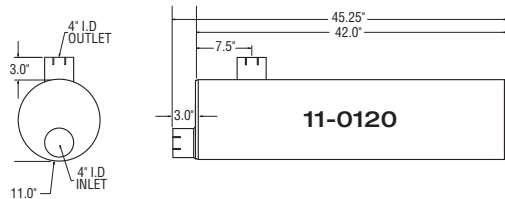

FREIGHTLINER

FREIGHTLINER 11" DIAMETER MUFFLERS

OE part numbers are for cross reference only

AUTO-JET MUFFLER CORP.

TOLL FREE 1-800-247-5391 • FAX 515-224-0727 • WWW.AUTO-JET.COM

FRL 9