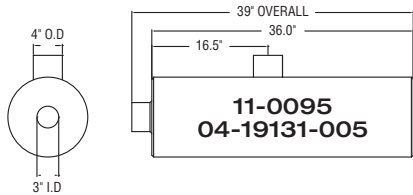

FREIGHTLINER

FREIGHTLINER 11" DIAMETER MUFFLERS

OE part numbers are for cross reference only

AUTO-JET MUFFLER CORP.

TOLL FREE 1-800-247-5391 • FAX 515-224-0727 • WWW.AUTO-JET.COM

FRL 9