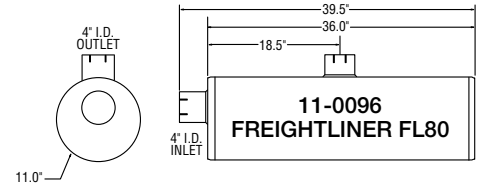

FREIGHTLINER

FREIGHTLINER 11" DIAMETER MUFFLERS

OE part numbers are for cross reference only

AUTO-JET MUFFLER CORP.

TOLL FREE 1-800-247-5391 • FAX 515-224-0727 • WWW.AUTO-JET.COM

FRL 9