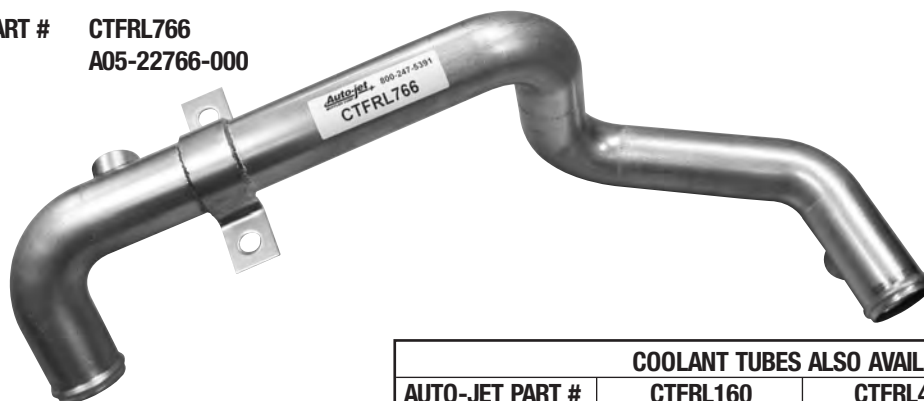

FREIGHTLINER

AUTO-JET PART # CTFRL766
O.E. # A05-22766-000

COOLANT TUBES ALSO AVAILABLE

AUTO-JET PART #	CTFRL160	CTFRL405	CTFRL405-0
O.E. #	A05-25160-000	A05-22405-001	A05-22405-000

AUTO-JET MUFFLER CORP.

TOLL FREE 1-800-247-5391 • FAX 515-224-0727 • WWW.AUTO-JET.COM

FRL 3