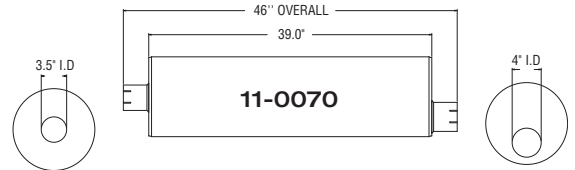

FREIGHTLINER

FREIGHTLINER 11" DIAMETER MUFFLERS

OE part numbers are for cross reference only

AUTO-JET MUFFLER CORP.

TOLL FREE 1-800-247-5391 • FAX 515-224-0727 • WWW.AUTO-JET.COM

FRL 9