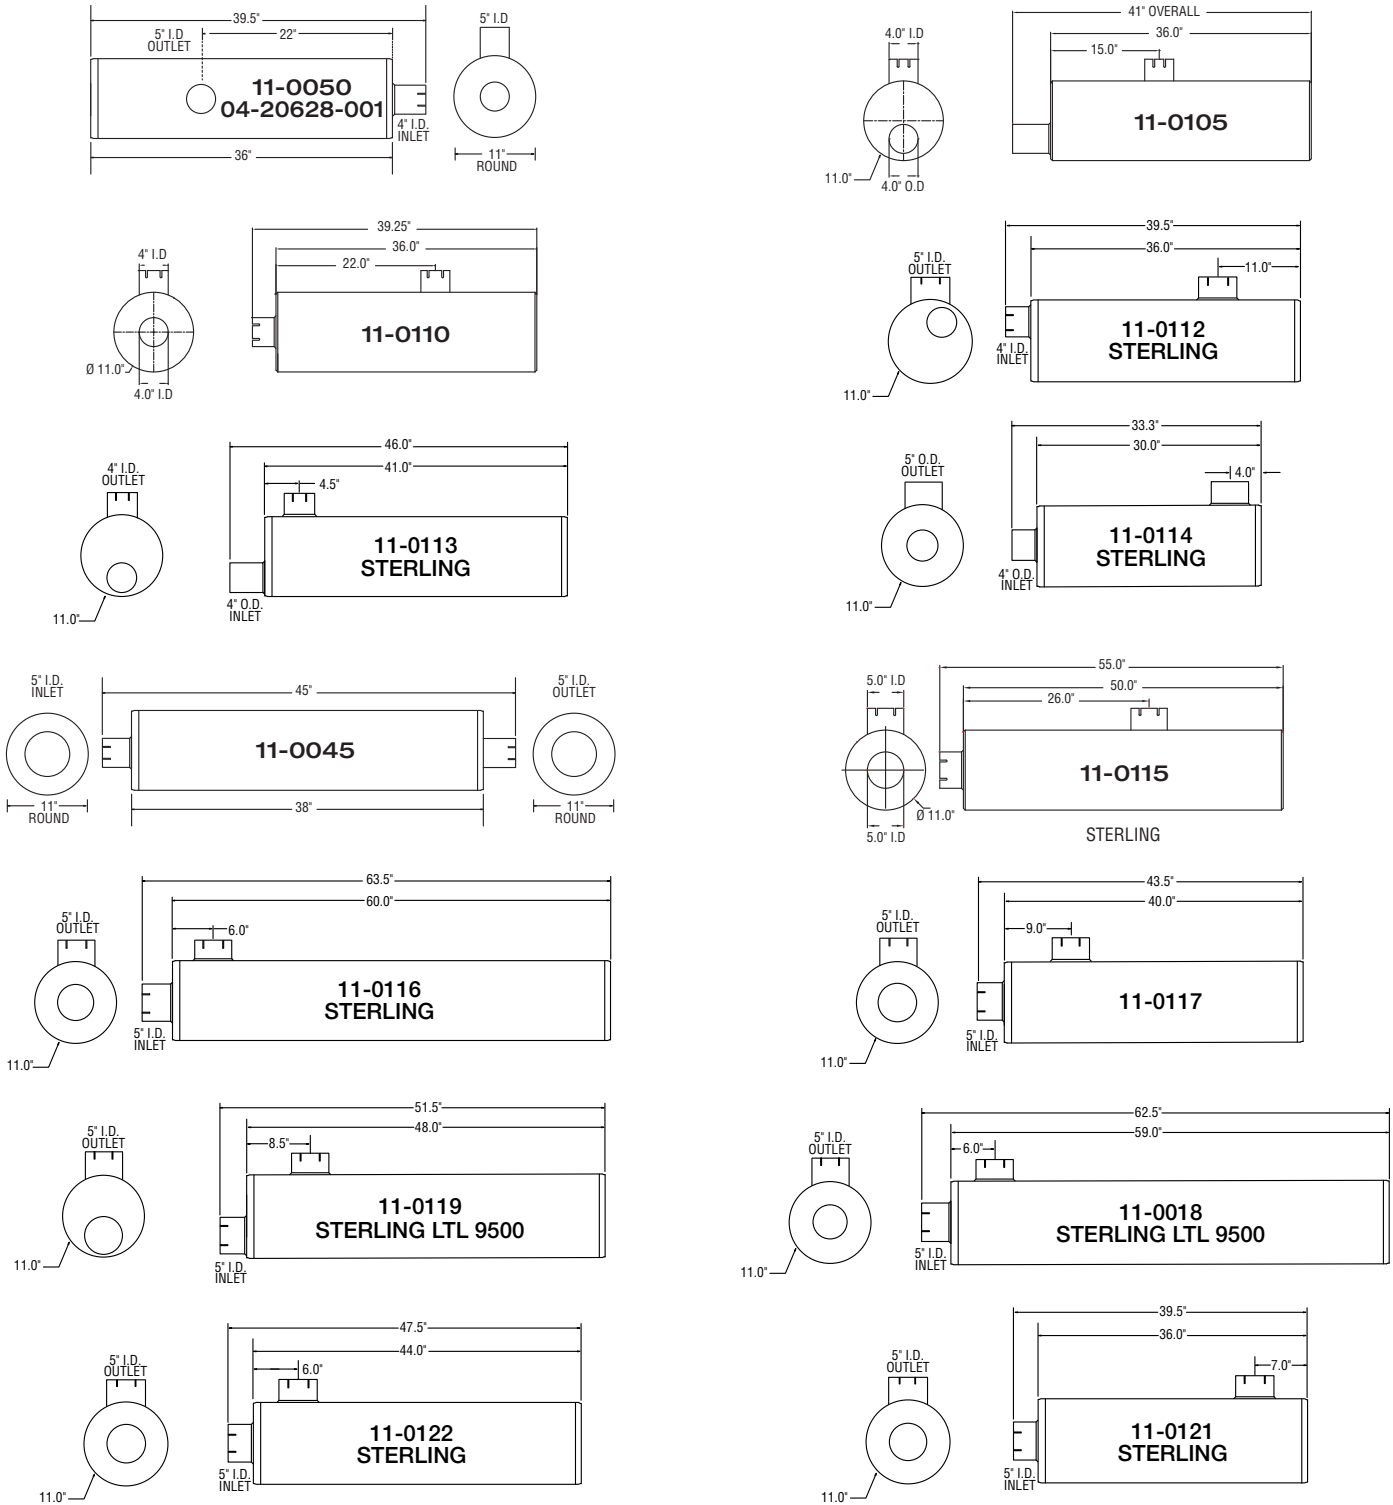

FREIGHTLINER

STERLING - FREIGHTLINER 11" DIAMETER MUFFLERS

Please note Sterling mufflers may also be used on Ford and Freightliner trucks.

OE part numbers are for cross reference only

AUTO-JET MUFFLER CORP.

TOLL FREE 1-800-247-5391 • FAX 515-224-0727 • WWW.AUTO-JET.COM

FRL 8