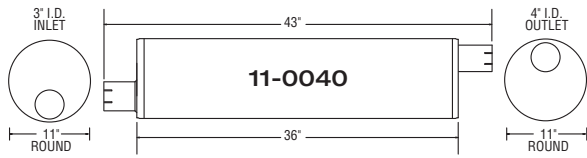

FREIGHTLINER

FREIGHTLINER 11" DIAMETER MUFFLERS

OE part numbers are for cross reference only

AUTO-JET MUFFLER CORP.

TOLL FREE 1-800-247-5391 • FAX 515-224-0727 • WWW.AUTO-JET.COM

FRL 9