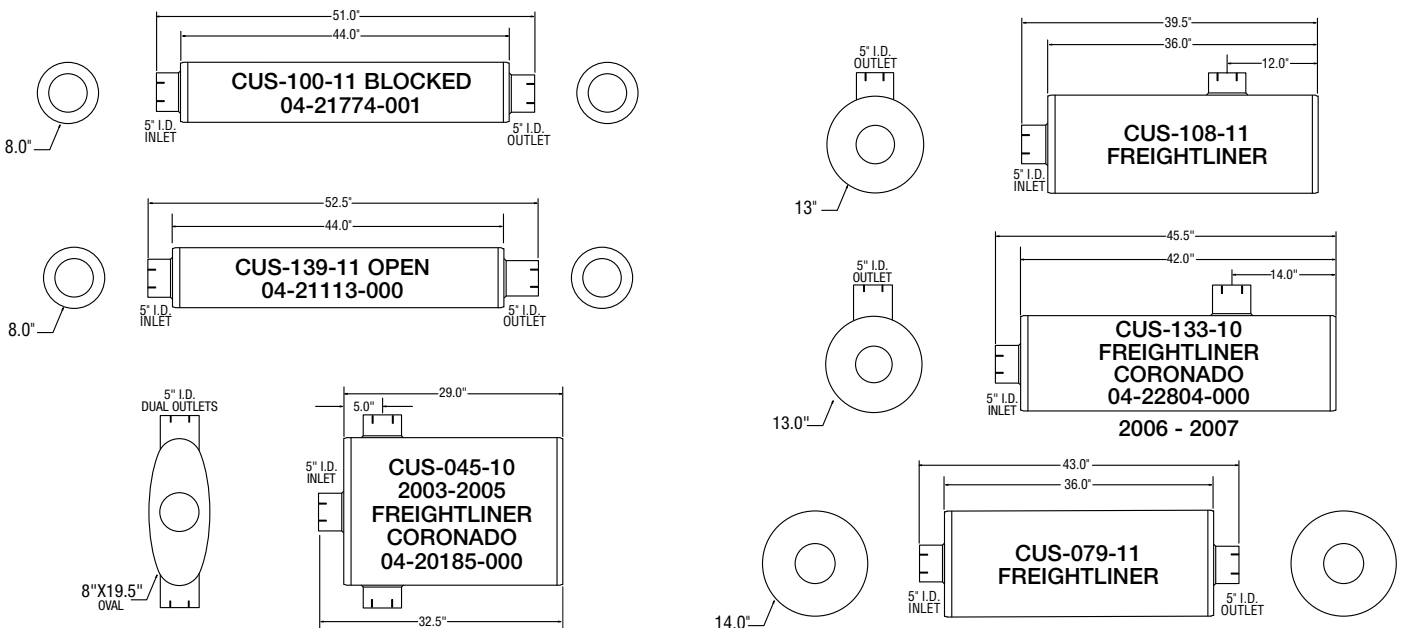

TOLL FREE 1-800-247-5391 • FAX 515-224-0727 • WWW.AUTO-JET.COM

FRL 6

FREIGHTLINER

FREIGHTLINER 11" DIAMETER MUFFLERS

FREIGHTLINER 8" - 13" - 14" DIAMETER & 8"x19.5" OVAL MUFFLERS

AUTO-JET MUFFLER CORP.

TOLL FREE 1-800-247-5391 • FAX 515-224-0727 • WWW.AUTO-JET.COM