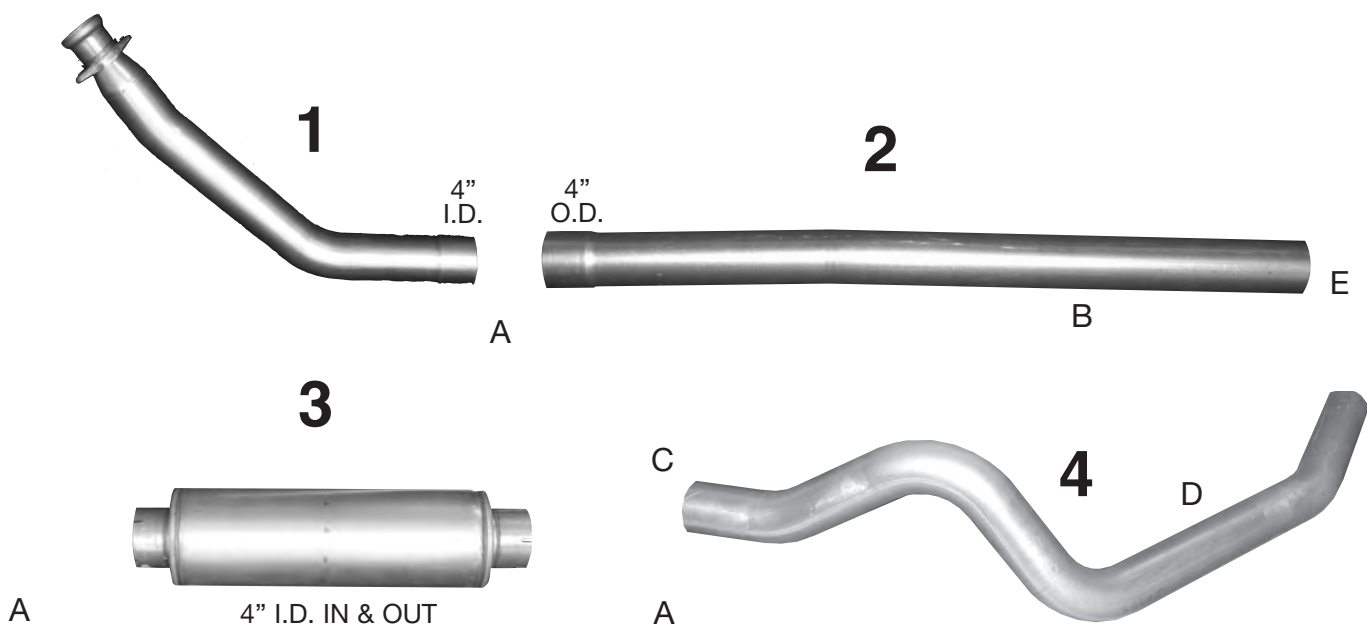

FEATURES:

- 4" HI-FLOW SYSTEM
- HEAVY DUTY ALUMINIZED MUFFLER
- 4" ALUMINIZED TAIL PIPES
- OPTIONAL 4" IN & 5" OUT MUFFLER AVAILABLE
- OPTIONAL 5" TAILPIPE AVAILABLE

HANGERS AVAILABLE

1 - TURBO PIPE	2 - EXTENSION PIPE	3 - MUFFLER	4 - TAILPIPE
FORD400TURBO	FORD400EXTID/OD	7-0045	FLD400TP99 4"
SAME	SAME	CUS-101-02	FLD500TP99 5"

DESCRIPTION	1 - TURBO PIPE	2 - EXTENSION PIPE	3 - MUFFLER	4 - TAILPIPE
PART #	DODTURBO	DODPEXT	7-0045	DODPTP

ACCESSORIES

DESCRIPTION	^A 4" Satinless Steel Clamp	^E Turndown
PART #	400SCPF	OPTIONAL SEE PAGE ACC5