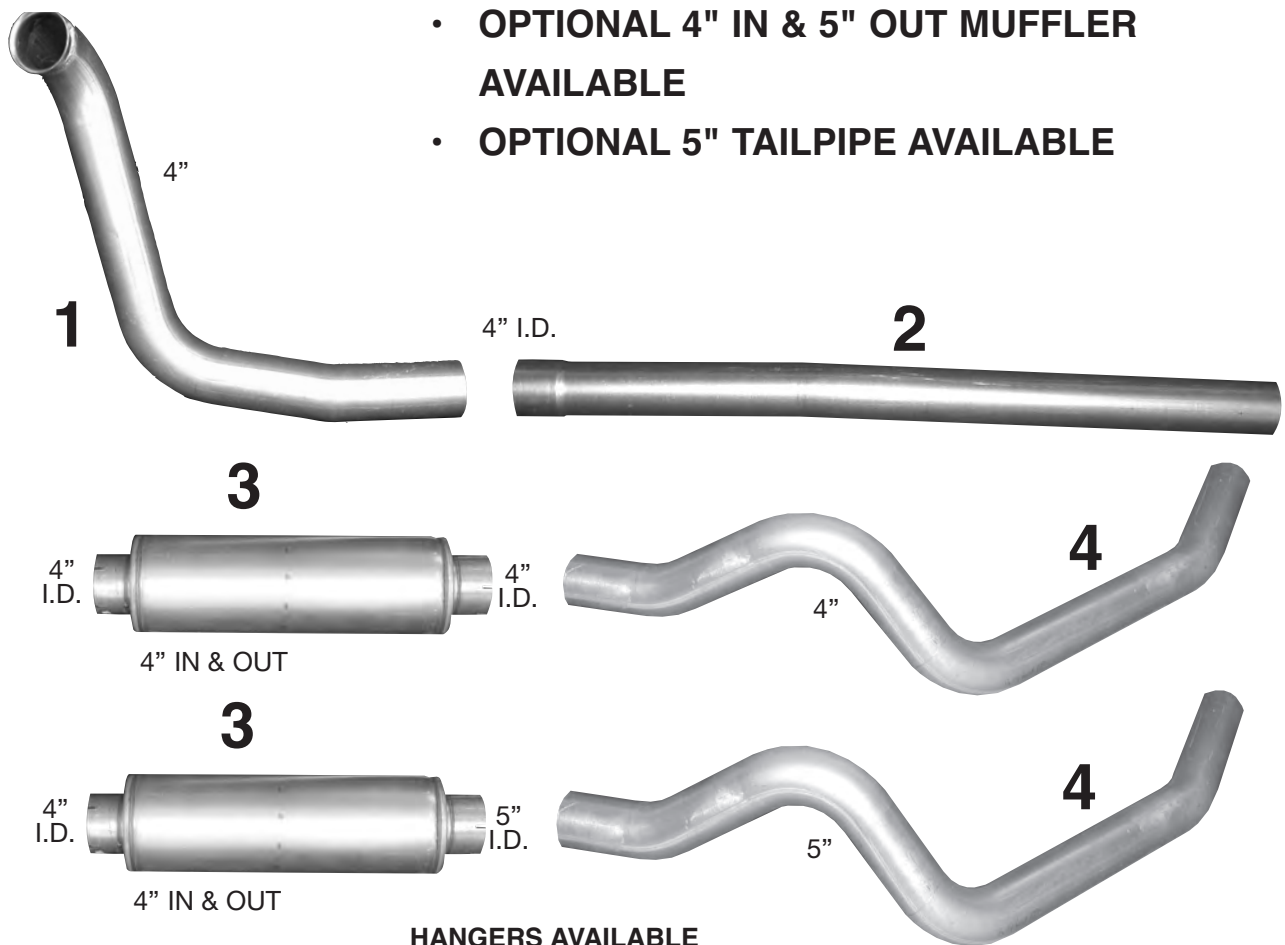

FEATURES:

- 4" HI-FLOW SYSTEM
- HEAVY DUTY ALUMINIZED MUFFLER
- 4" ALUMINIZED TAIL PIPES
- OPTIONAL 4" IN & 5" OUT MUFFLER AVAILABLE
- OPTIONAL 5" TAILPIPE AVAILABLE

HANGERS AVAILABLE

1 - TURBO PIPE	2 - EXTENSION PIPE	3 - MUFFLER	4 - TAILPIPE
FORD400TURBO	FORD400EXTID/OD	7-0045	FLD400TP99 4"
SAME	SAME	CUS-101-02	FLD500TP99 5"

DESCRIPTION	1 - TURBO PIPE	2 - EXTENSION PIPE	3 - MUFFLER	4 - TAILPIPE
PART #	DODTURBO	DODPEXT	7-0045	DODPTP

ACCESSORIES

DESCRIPTION	^A 4" Satinless Steel Clamp	^E Turndown
PART #	400SCPF	OPTIONAL SEE PAGE ACC5