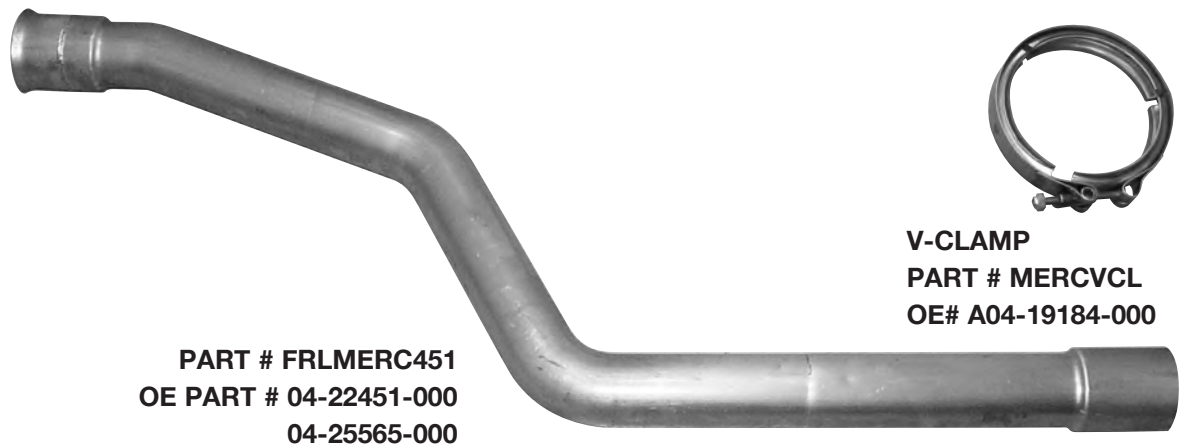

FREIGHTLINER TURBO PIPES

MERCEDES ENGINE 6 CYL.

OE PART #'S ARE FOR CROSS REFERENCE PURPOSES ONLY

AUTO-JET MUFFLER CORP. • UNITED MUFFLER CORP.

U.S. toll free 1-800-247-5391 • Fax 515-224-0727 • website: www.auto-jet.com
Canada toll free 1-866-229-3402 • Fax 519-455-1103 • website: www.unitedmuffler.com

FRL 9