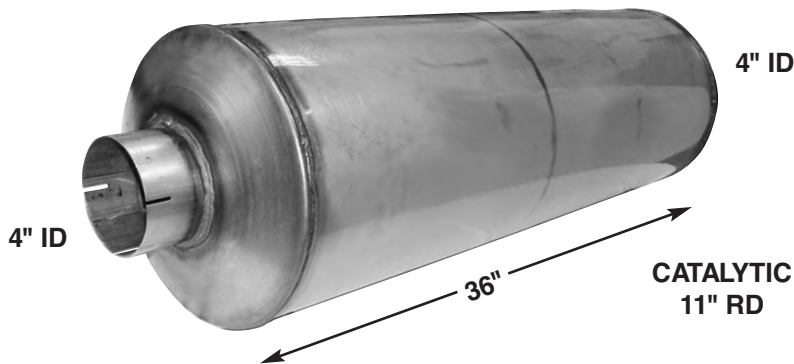

FREIGHTLINER CATALYTIC MUFFLERS

E.P.A. APPROVED
ORIGINAL EQUIPMENT FIT

AUTO-JET # FRLMH919
OE # A04-20919-000
OE PART #'S ARE FOR CROSS REF-
ERENCE PURPOSES ONLY

ENGINE APPLICATION: 3126 CAT. - MERCEDES
AUTO-JET PART # 400CATCTR

MATERIAL 409 STAINLESS STEEL

NOTE: CATALYTIC MUFFLERS ARE APPROVED FOR ENGINES = TO OR < 250 H.P.