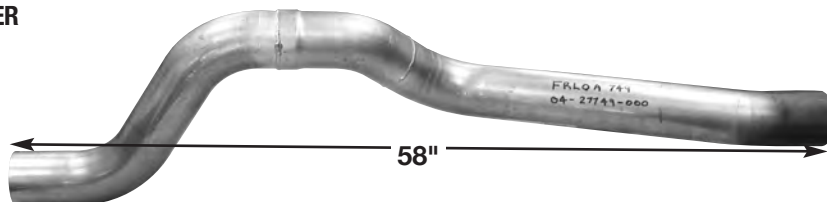

FREIGHTLINER OVERAXLES PIPES

FREIGHTLINER OVERAXLE PIPES

WE MANUFACTURE ALL 18 FREIGHTLINER
OVERAXLE PIPES

PART# FRLOA749
OE# 04-27749-000
5 BENDS