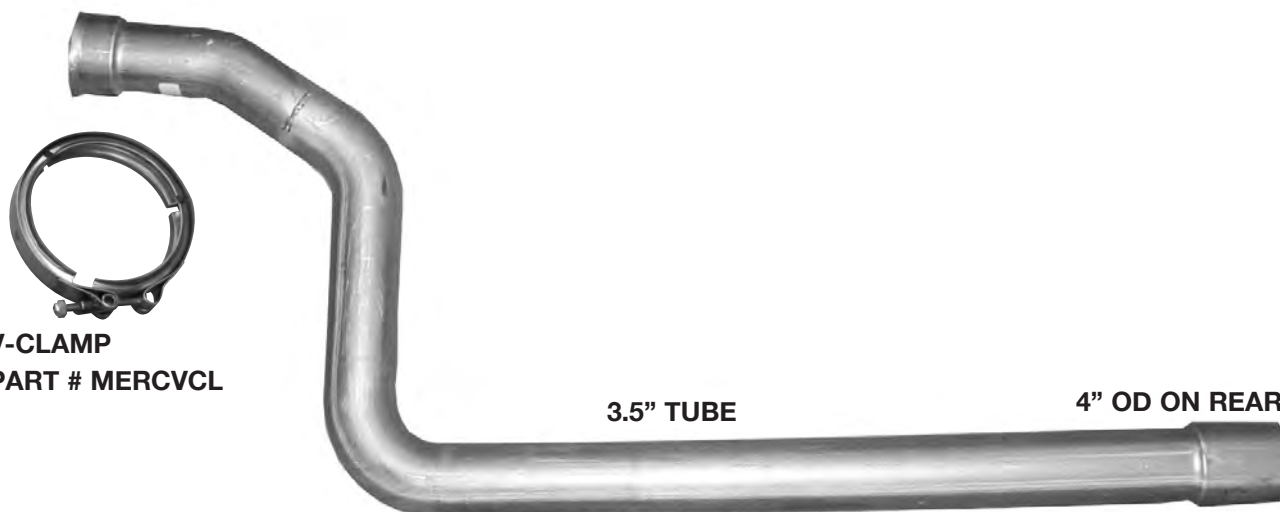

MERCEDES ENGINE 4 CYL.

V-CLAMP
PART # MERCVCL

PART # FRLMERC748
OE PART # 04-22748-000
04-25601-000

OE PART #'S ARE FOR CROSS REFERENCE PURPOSES ONLY

AUTO-JET MUFFLER CORP. • UNITED MUFFLER CORP.

U.S. toll free 1-800-247-5391 • Fax 515-224-0727 • website: www.auto-jet.com
Canada toll free 1-866-229-3402 • Fax 519-455-1103 • website: www.unitedmuffler.com

FRL 10