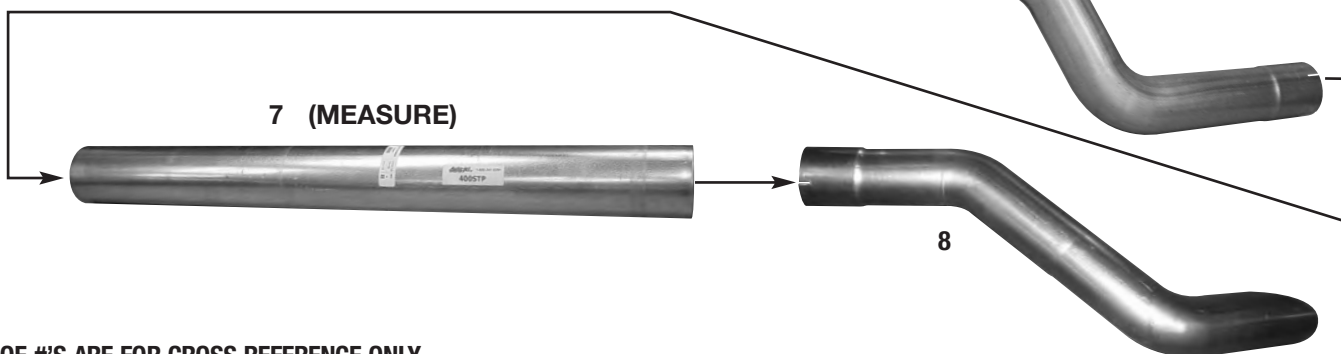

AIR SUSPENSION

5

IMPORTANT NOTE:
CHECK YOUR OE NUMBERS ON LINE SHEET.
THERE ARE SEVERAL OPTIONS.
PARTS SHOWN ARE MOST POPULAR.

6

7 (MEASURE)