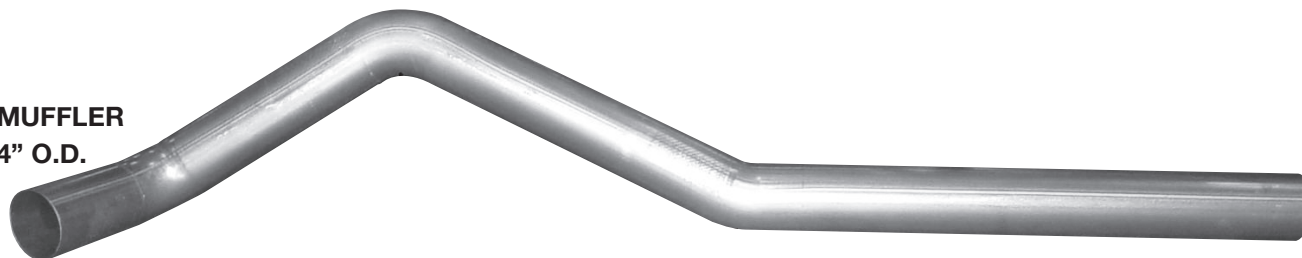

SKIRT

PART # TCSDTP4
OE # 1537481

AUTO-JET MUFFLER CORP. • UNITED MUFFLER CORP.

U.S. toll free 1-800-247-5391 • Fax 515-224-0727 • website: www.auto-jet.com
Canada toll free 1-866-229-3402 • Fax 519-455-1103 • website: www.unitedmuffler.com

BB 41