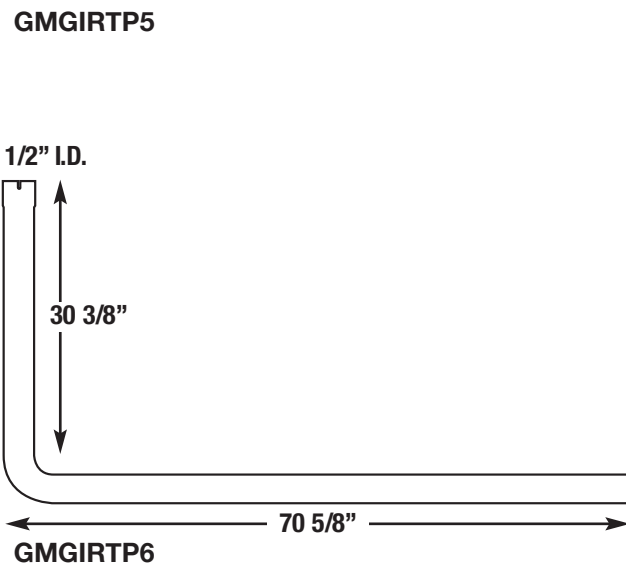

AUTO-JET MUFFLER CORP. • UNITED MUFFLER CORP.

U.S. toll free 1-800-247-5391 • Fax 515-224-0727 • website: www.auto-jet.com
Canada toll free 1-866-229-3402 • Fax 519-455-1103 • website: www.unitedmuffler.com

GM 10