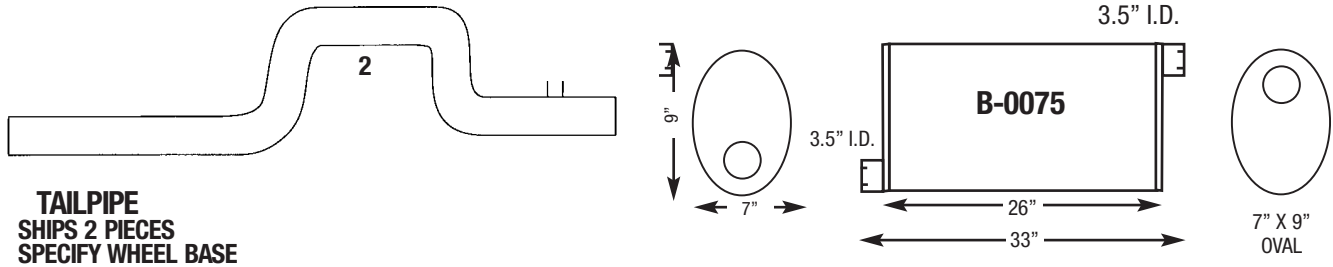

FORD EXHAUST SYSTEM

1999 & UP E-350 VAN 7.3 LITRE POWER STROKE DIESEL

DESCRIPTION	1 MUFFLER	2 TAILPIPE	3 STAINLESS CLAMPS
PART #	B-0075	FORD350TP (RIGHT SIDE EXIT) FORD350TPOR (EXIT OUT REAR)	3-1/2" -350SC (2 REQUIRED)