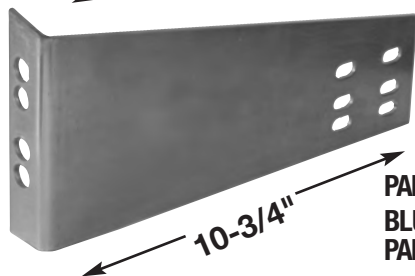

PART # TCBRACKOA
BLUEBIRD PART # 1390343