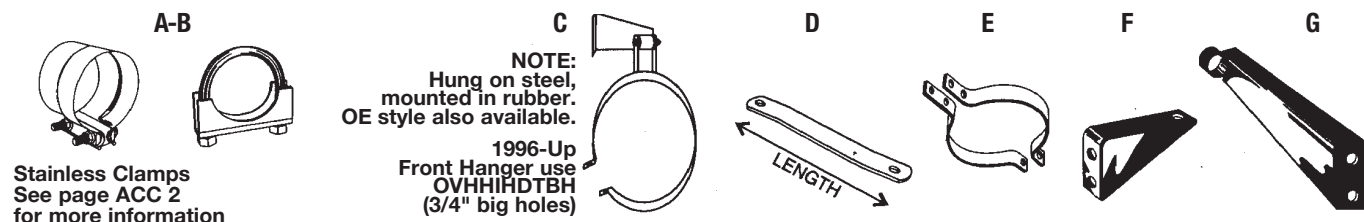

OE Part numbers are for cross reference only *TO ADD BELLOWS ADD WB TO PART #

ACCESSORIES

DESCRIPTOIN	CLAMPS		MUFFLER HANGERS	LINKS	PIPE HANGERS	BRACKETS		
	A - 3-1/2"	B - 4"	C	D	E	F	G	
PART #	FLAT	350SC	400SC	C-1: OVMHIHRE	D-1: LINK 1 5"	400PH2PC	BROANAV	BRTPNAV
PART #	PRE-FORMED	350SCPF	400SCPF	OE Style: OVMHIHDTOE	D-2: LINK2 5-3/4"		(OVERAXLE)	(TAILPIPE)
PART #	U-BOLT	U-350	U-400		D-3: LINK3 6-3/4"			
PART #				C-3: OVMHIHDTBH	D-4: LINK4 4"			