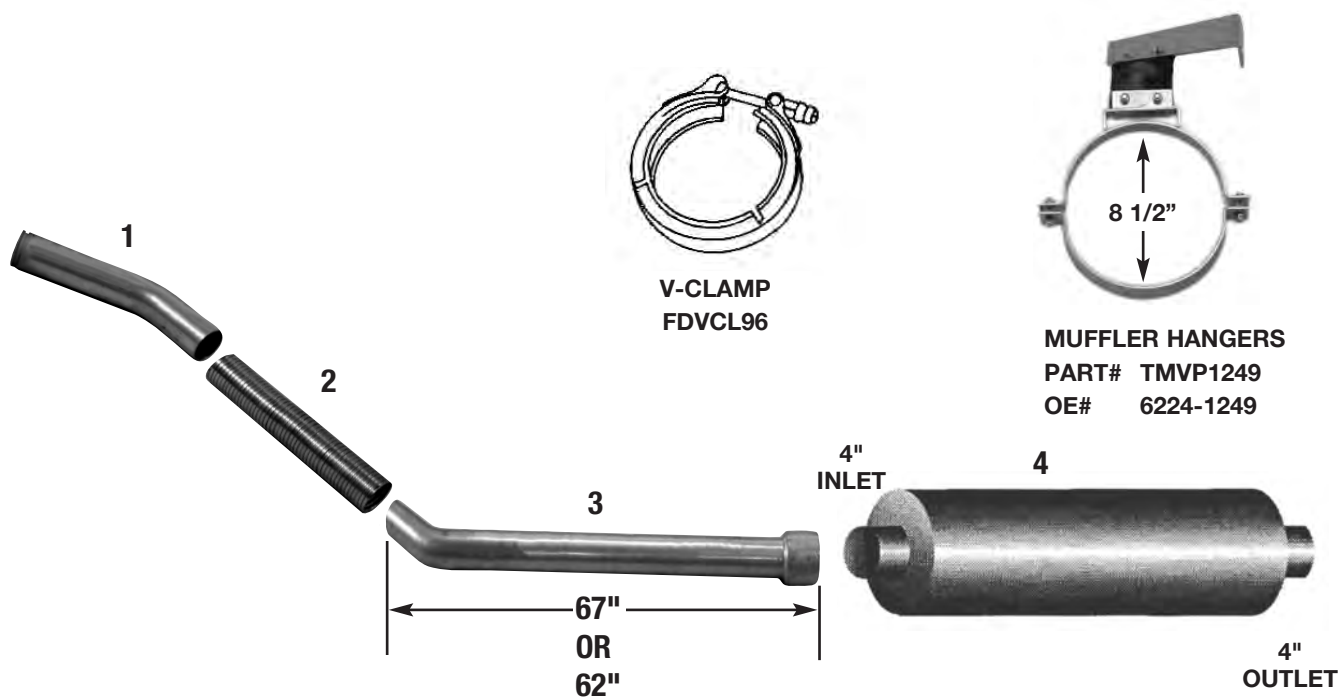

2004-UP THOMAS MVP E-F

2004-UP THOMAS MVP E-F, B-SERIES CUMMINS ENGINE FORWARD

DESCRIPTION	1 TURBO PIPE	2 FLEX	2 BELLOWS OPTION	3 FLEX TO MUFFLER	LENGTH	4 MUFFLER
PART # OE #	TMVPBT229 6224-1229 (STAINLESS)	FLEX30012 6224-0582	SSB30012 6124-0919	TMVP1253 6224-1253 STAINLESS STEEL	67"	85-0035 6124-0015
PART # OE #	TMVPBT209 6224-1209 (ALZ.)			TMVP1214 6224-1214 ALZ. TMVP252 6224-1252	67" 62"	