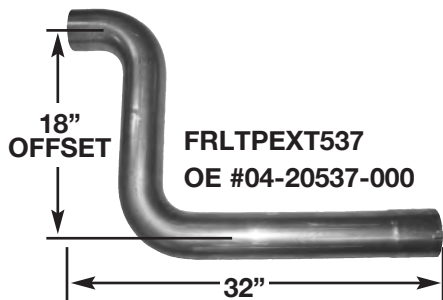

LEFT SIDE BUMPER EXIT OVERAXLES