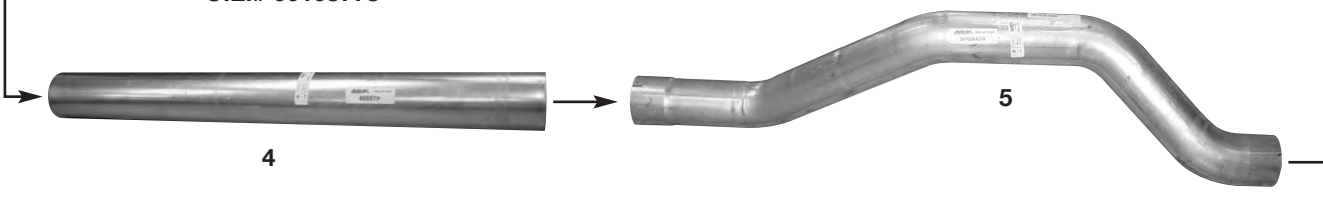

BLUEBIRD EXHAUST SYSTEMS

2010 & UP FE 6.7 LITRE CUMMINS AIR SUSPENSION

V-CLAMP
PART # 3116VCL

SEE DPF SECTION
DPF HANGERS
PART# 9.63MHTORCA
O.E.# 00108778

SCR = SELECTIVE
CATALYTIC
REDUCTION

DESCRIPTION	1	2	3	5	6	7	8	9
PART#	BDPFT101	BDPF455	BDPF617	400STP	BFOA474	BROA487	400STP	BTP424
O.E. PART #	10012101	00118224	1001617	MEASURE	1011474	1011487	MEASURE	00126424