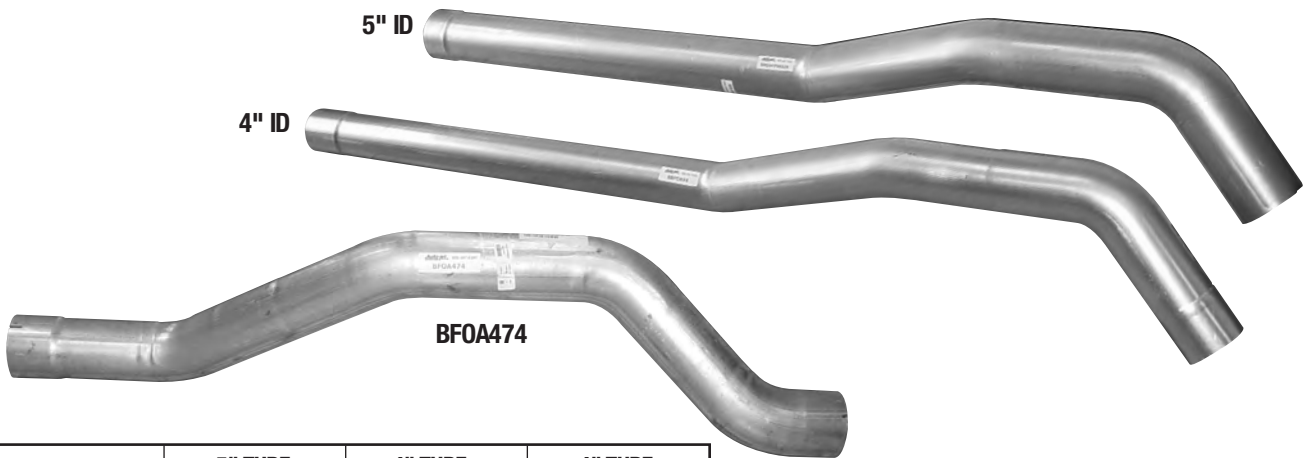

AIR-SUSPENSION 190" TO 232" W.B.

	5" TUBE	4" TUBE	4" TUBE
PART #	BROAFP99AIR	BBFOA94	BFOA474
O.E. PART #	0003166	0000094	10011474