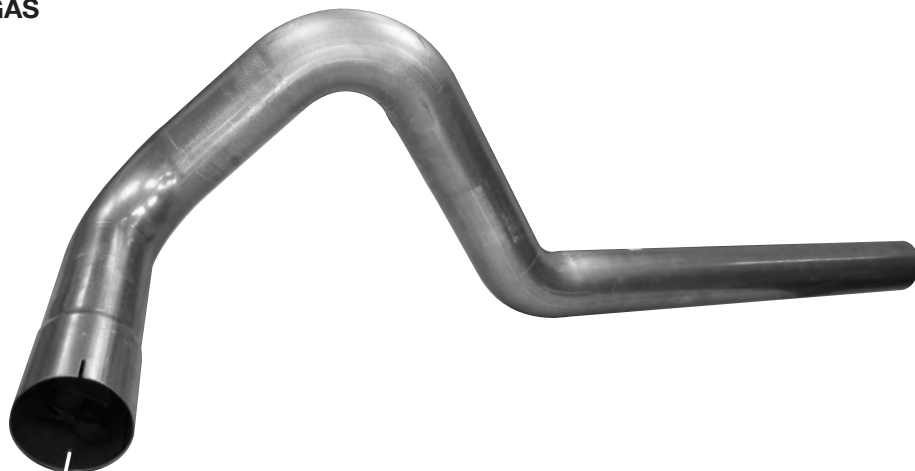

TC 2000 SIDE DISCHARGE TAILPIPES

TAILPIPES

2013 & UP VISION PROPANE & GAS
SIDE-DISCHARGE