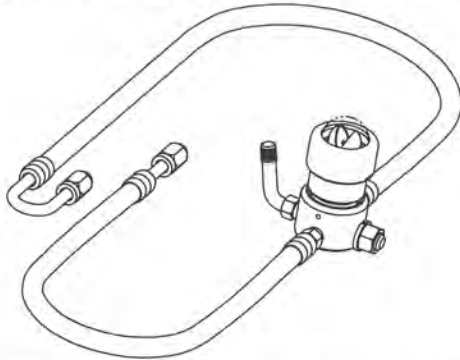

ACCESSORIES

CAT'S EYE TIRE PRESSURE MAINTENANCE SYSTEM

2 CAT'S EYE UNITS AND MOUNTING BRACKETS COMPLETE 1 AXLE (BOTH SETS OF DUALS)

- Shipped in two-unit bubble-pack sets.
- Standard 14" hose is made of reinforced rubber
- Stainless steel hoses available
- Fleet-proven: references on request.
- For use on school buses, trucks, truck tractors, trailers, vans and all dual wheel vehicles.
- All replacement parts in stock.