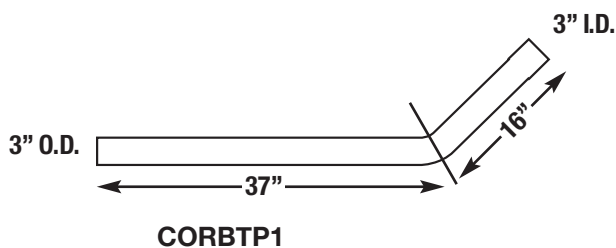

POPULAR GM VAN TAILPIPE EXTENSIONS

NOTE: BODY MANUFACTURERS USE MANY DIFFERENT VAN EXTENSIONS IF YOU DO NOT FIND YOURS, WE'LL MAKE IT FOR YOU.

NOTE:
POPULAR ON CORBEIL VANS