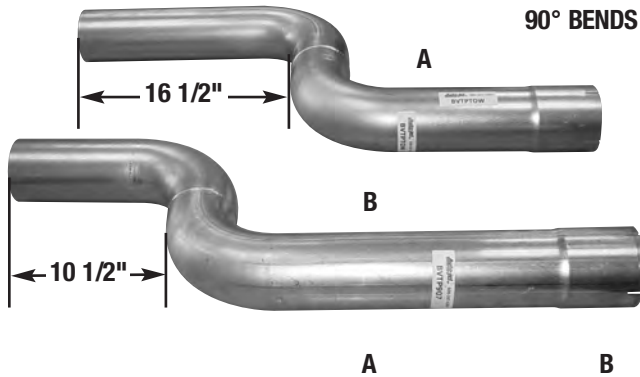

BLUEBIRD VISION ALL-AMERICAN TAILPIPES

THRU-BUMPER & UNDER BUMPER TO MISS TOW HOOK

TURNUED DOWN

PART # BVTP2614
O.E. PART # 0002614

PART # BBTP6440
O.E. PART # 0026440

MISSES TOW HOOK

UNDER BUMPER

PART # BVPTOW BVTP907
O.E. PART # 0074908 0074907