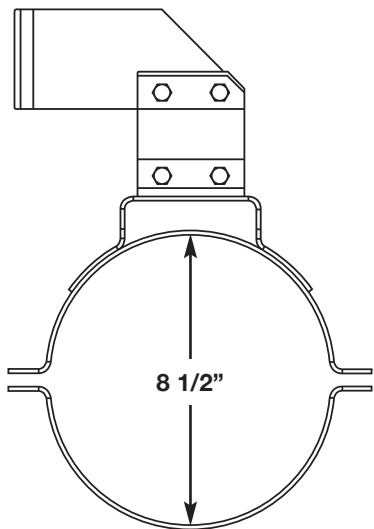

CATALYTIC MUFFLER
PART# TMVP1249
OE# 6224-1249