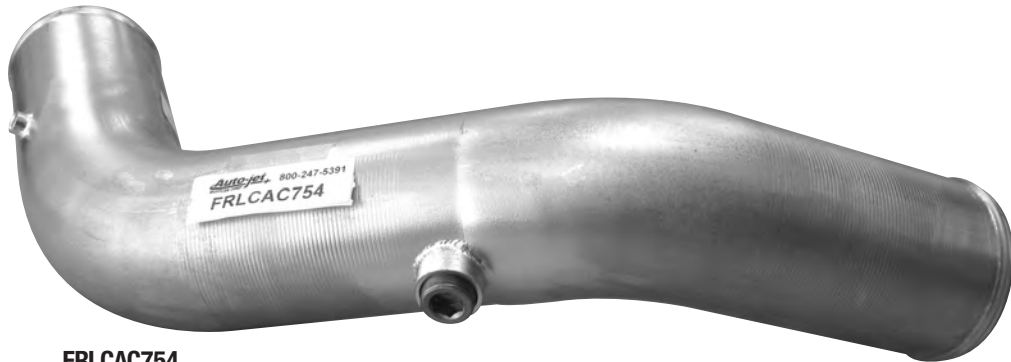

FREIGHTLINER COOLANT & C.A.C. TUBES

FREIGHTLINER CHARGE AIR-COOLER TUBE

PART # FRLCAC754
O.E. # A03-30754-002