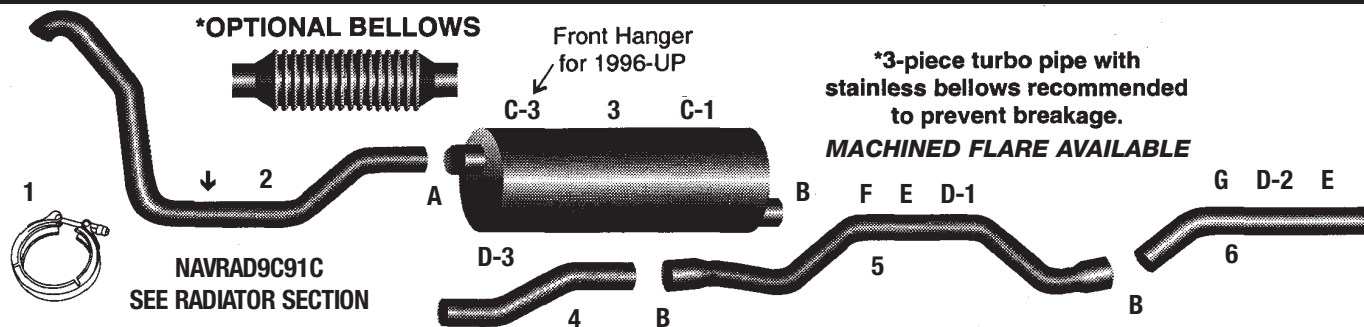

NAVISTAR INTERNATIONAL EXHAUST SYSTEMS

1994-2004 T444E CONVENTIONAL

DESCRIPTION	1 V-CLAMPS T444VCL	2 TURBO PIPES T444TURBO (INCLUDES BELLOWS)	3 MUFFLER 350400L	4 FRONT PIPE DTFP	5 OVERAXLE PIPES (SPRING SUSPENSION)	6 TAILPIPES (SPRING SUSPENSION)
3" TURBO PIPE OE PART # 3521589C1	T444VCL	T444TURBOE*			IDOA	IDTP77-77PASS
1996-97 WITH 3-1/2" TURBO PIPE	DT360VCL	T444E35*	350400L	DTFP		
3" TURBO PIPE OE PART # 3526523C2	T444VCL7500	T444T6523*	350400L	DTFP	IDOAAS (AIR SUSPENSION)	IDTPAS (AIR SUSPENSION)
3-1/2" TURBO PIPE OE PART # 3544459C3	NAVCL428	T444TURB020*	350400L	DTFP	IDOAAS98 (1998-UP AIR SUSPENSION)	IDTPAS98 (1998-UP AIR SUSPENSION)
3-1/2" TURBO PIPE OE PART # 2036193C2	DT360VCL	T444TURB0643* 643 TRANS.	350400L	DTFP		

OE Part numbers are for cross reference only *TO ADD BELLOWS ADD WB TO PART #