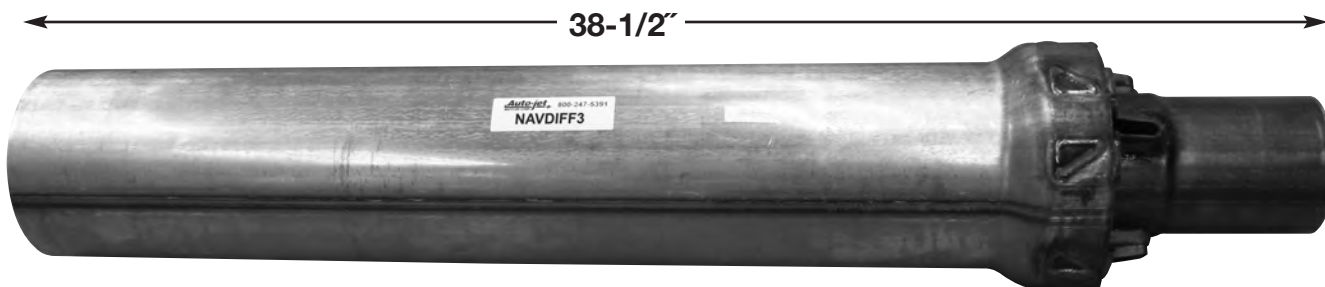

NAVISTAR INTERNATIONAL ACCESSORIES

2010 & UP INTERNATIONAL DIFFUSERS

PART# NAVDIFF3
OE# 3881438C1