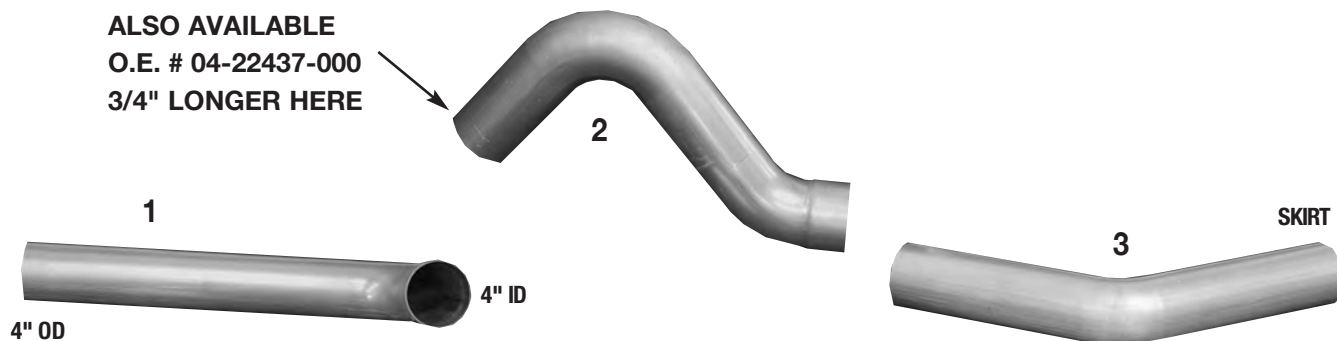

DESCRIPTION	1	2	3
		OVER DRIVE SHAFT PIPE	PIPE TO SKIRT
PART #	FRLSDTP1 04-17055-231	FRLSDTP2 04-17933-000	FRLSDTP3 04-17838-282