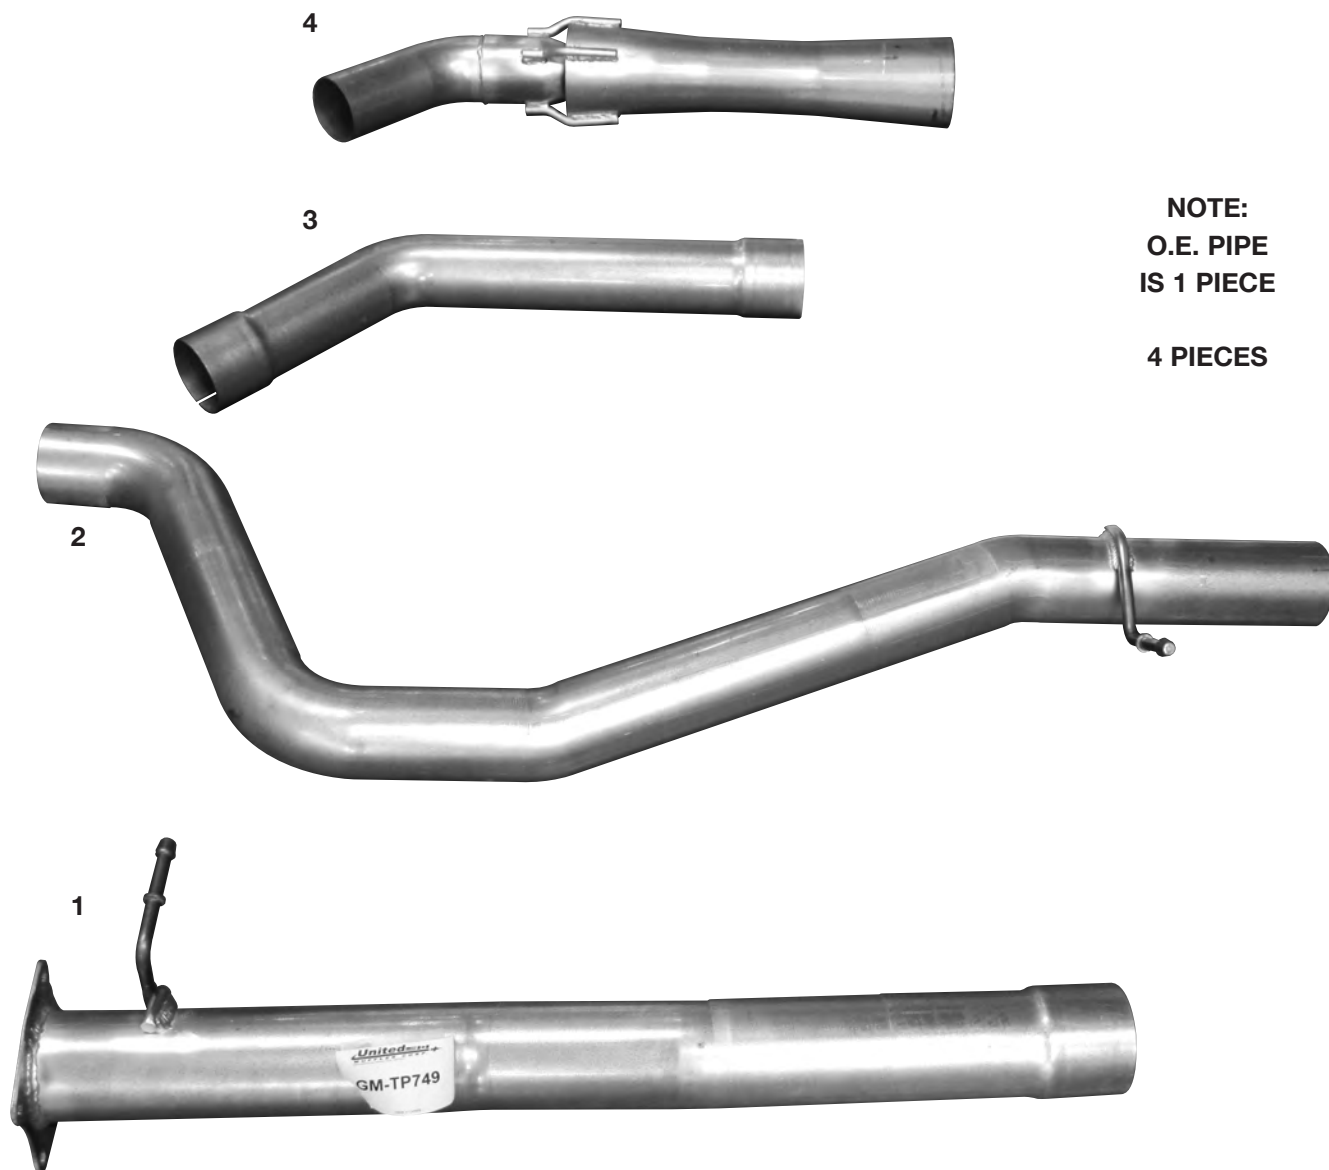

GM 5

CHEVROLET - GMC

2006 & UP CHEVROLET - GMC VAN 3.5" TAILPIPE

NOTE:
O.E. PIPE
IS 1 PIECE

4 PIECES

	1	2	3	4
PART #	GMTP749 #1	GMTP749 #2	GMTP749 #3	GMTP749 #4
O.E. PART #	25996749			

AUTO-JET MUFFLER CORP. • UNITED MUFFLER CORP.