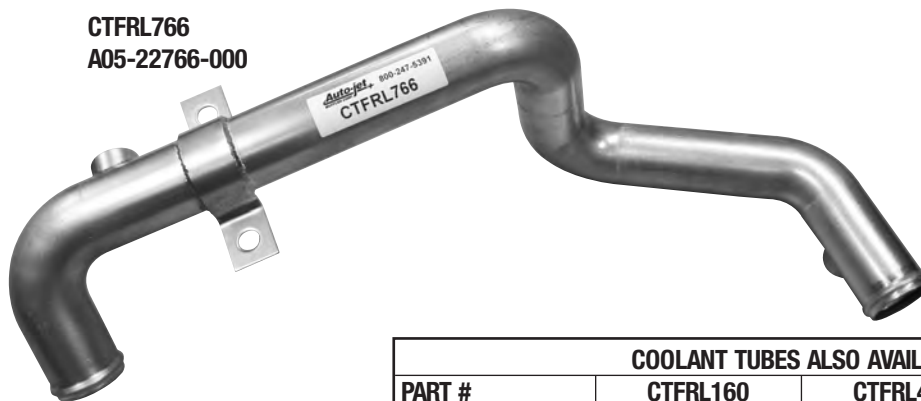

FREIGHTLINER

PART # CTFRL766
O.E. # A05-22766-000

COOLANT TUBES ALSO AVAILABLE

PART #	CTFRL160	CTFRL405	CTFRL405-0
O.E. #	A05-25160-000	A05-22405-001	A05-22405-000

AUTO-JET MUFFLER CORP. • UNITED MUFFLER CORP.

U.S. toll free 1-800-247-5391 • Fax 515-224-0727 • website: www.auto-jet.com
Canada toll free 1-866-229-3402 • Fax 519-455-1103 • website: www.unitedmuffler.com