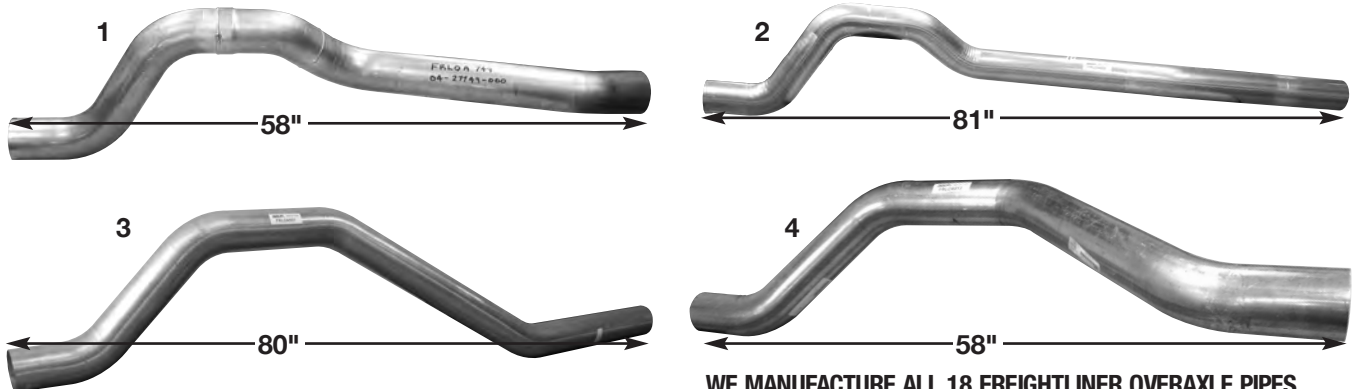

POPULAR FREIGHTLINER OVERAXLE PIPES

WE MANUFACTURE ALL 18 FREIGHTLINER OVERAXLE PIPES
CHECK YOUR LINE SHEET. CONTINUED NEXT PAGE.

	AIR-RIDE		SPRING SUSPENSION	
	1	2	3	4
PART#	FRLOA749	FRLOA435	FRLOA937	FRLOA813
OE#	04-27749-000	04-26435-000	04-24937-000	04-27813-000
	5 BENDS	5 BENDS	4 BENDS	4 BENDS

AUTO-JET MUFFLER CORP. • UNITED MUFFLER CORP.

U.S. toll free 1-800-247-5391 • Fax 515-224-0727 • website: www.auto-jet.com
Canada toll free 1-866-229-3402 • Fax 519-455-1103 • website: www.unitedmuffler.com