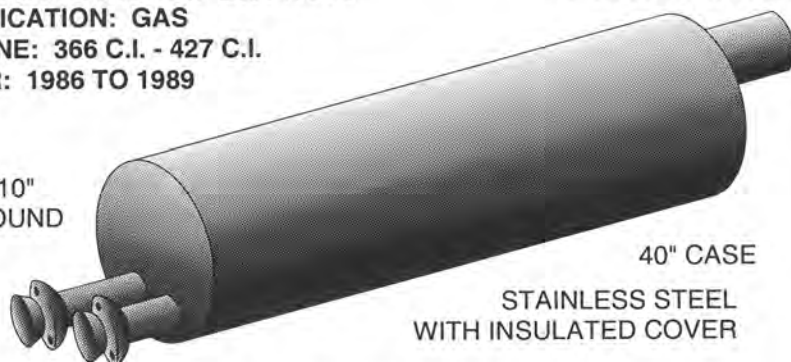

MUFFLERS

1986-89 CHEVROLET - GMC BUS MUFFLERS

AUTO-JET PART NO.: 2250400BS
APPLICATION: GAS
ENGINE: 366 C.I. - 427 C.I.
YEAR: 1986 TO 1989

4" OFFSET OUTLET

10"
ROUND

40" CASE

STAINLESS STEEL
WITH INSULATED COVER

DUAL INLETS - 2-1/2" SOCKET CONNECTION

SHIELD
HANGER

#GM10HS

MUFFLER
HANGER

#GM10MH

FRAME BRACKETS

FRONT
#GM10BRFT

REAR
#GM10BRRE

1989-UP CHEVROLET - GMC BUS MUFFLERS

AUTO-JET PART NO.: 2250300BS
APPLICATION: GAS
ENGINE: 366 C.I. - 427 C.I.
YEAR: 1989 & UP

3" OUT TO CONVERTER

8-3/4"
ROUND