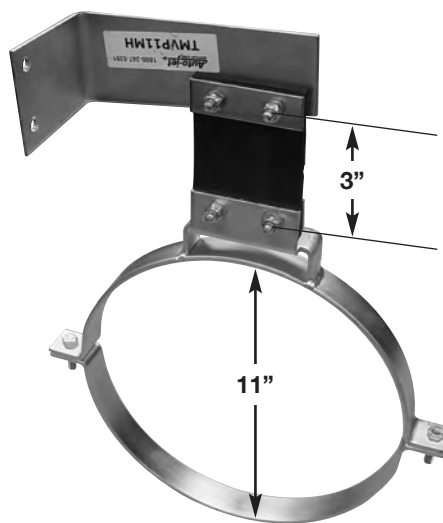

PART# TMVP11MH

ALL HANGERS SHIP COMPLETE