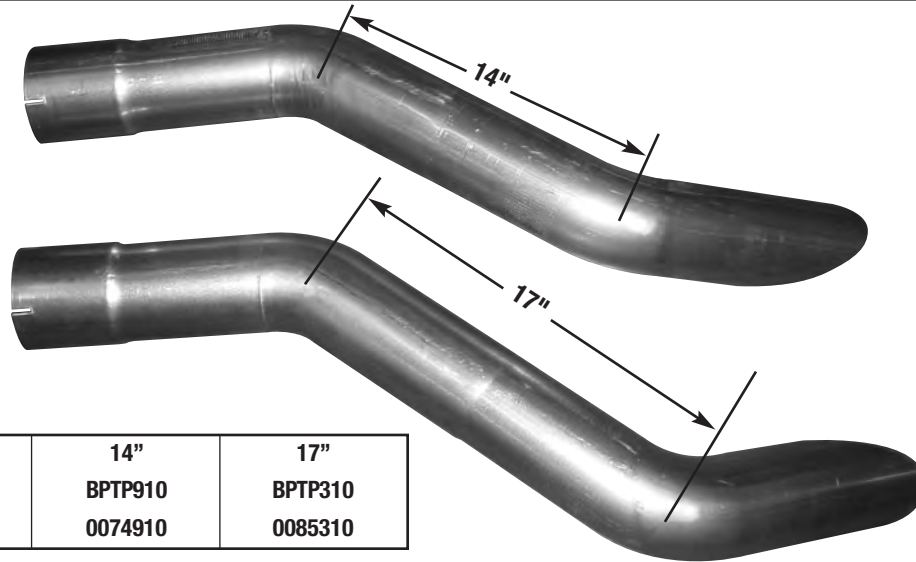

BLUEBIRD VISION ALL-AMERICAN TAILPIPES

BETWEEN BENDS	14"	17"
PART #	BPTP910	BPTP310
O.E. PART #	0074910	0085310