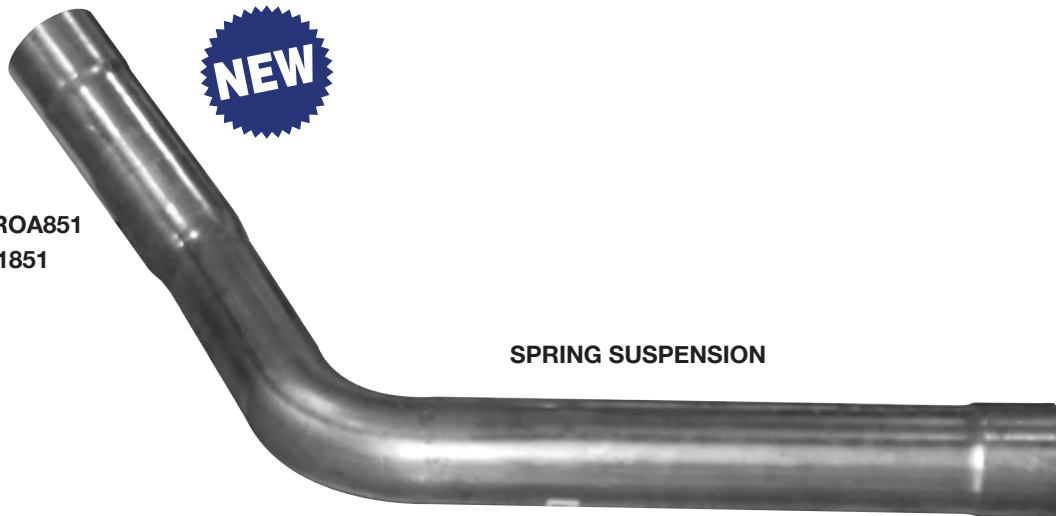

2018 & UP BLUEBIRD VISION OVER AXLE PIPES

REAR OVER AXLE

PART # BBROA851
O.E. # 10041851

SPRING SUSPENSION