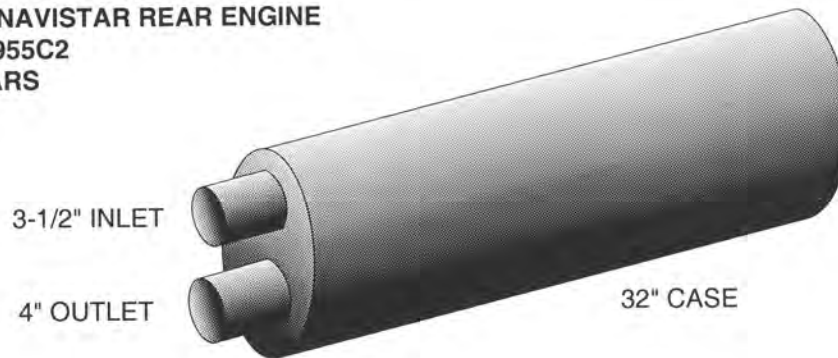

MUFFLERS

NAVISTAR REAR ENGINE

AUTO-JET PART NO.: T444REVDHA
APPLICATION: NAVISTAR REAR ENGINE
NAV OE#: 2008955C2
YEAR: ALL YEARS