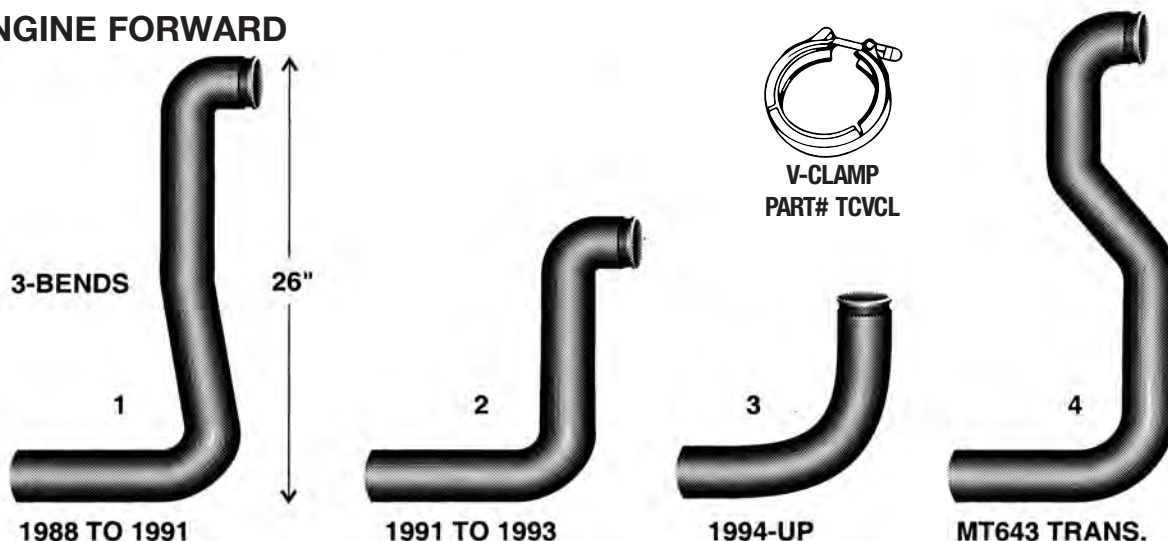

TC2000 REAR ENGINES

TC2000 B-SERIES CUMMINS TURBO PIPES

WITH HEAVY DUTY MACHINED FLARE
ENGINE FORWARD

DESCRIPTION	1	2	3	2000 & UP	4
AUTO-JET PART#	TCMAN	TCMAN91	TCMAN94	TCMAN20	TCMAN643
O.E. PART#	1338110	1622562 OR 1502996	1721885	0004659	1543586

WITH AUTO-JET HEAVY DUTY
MACHINED FLARE