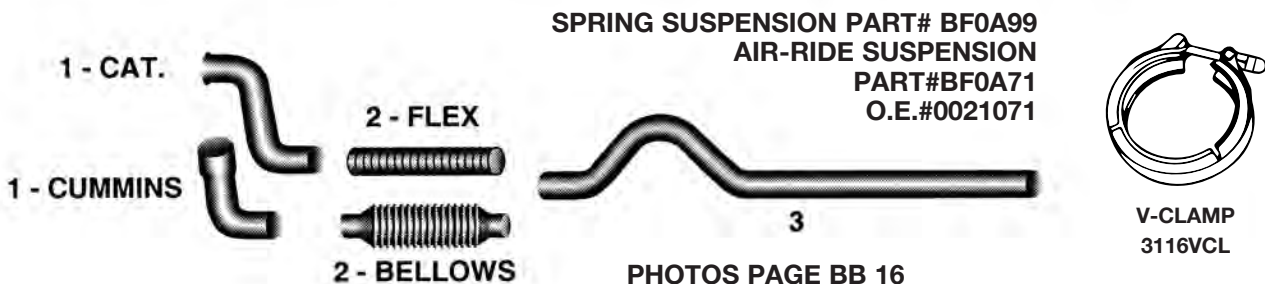

BLUEBIRD EXHAUST SYSTEMS

1998-UP BLUEBIRD ALL-AMERICAN PULLER, CAT. 3126 & CUMMINS 8.3 ISC ENGINES

SPRING SUSPENSION PART# BFOA99
AIR-RIDE SUSPENSION
PART#BFOA71
O.E.#0021071

PHOTOS PAGE BB 16