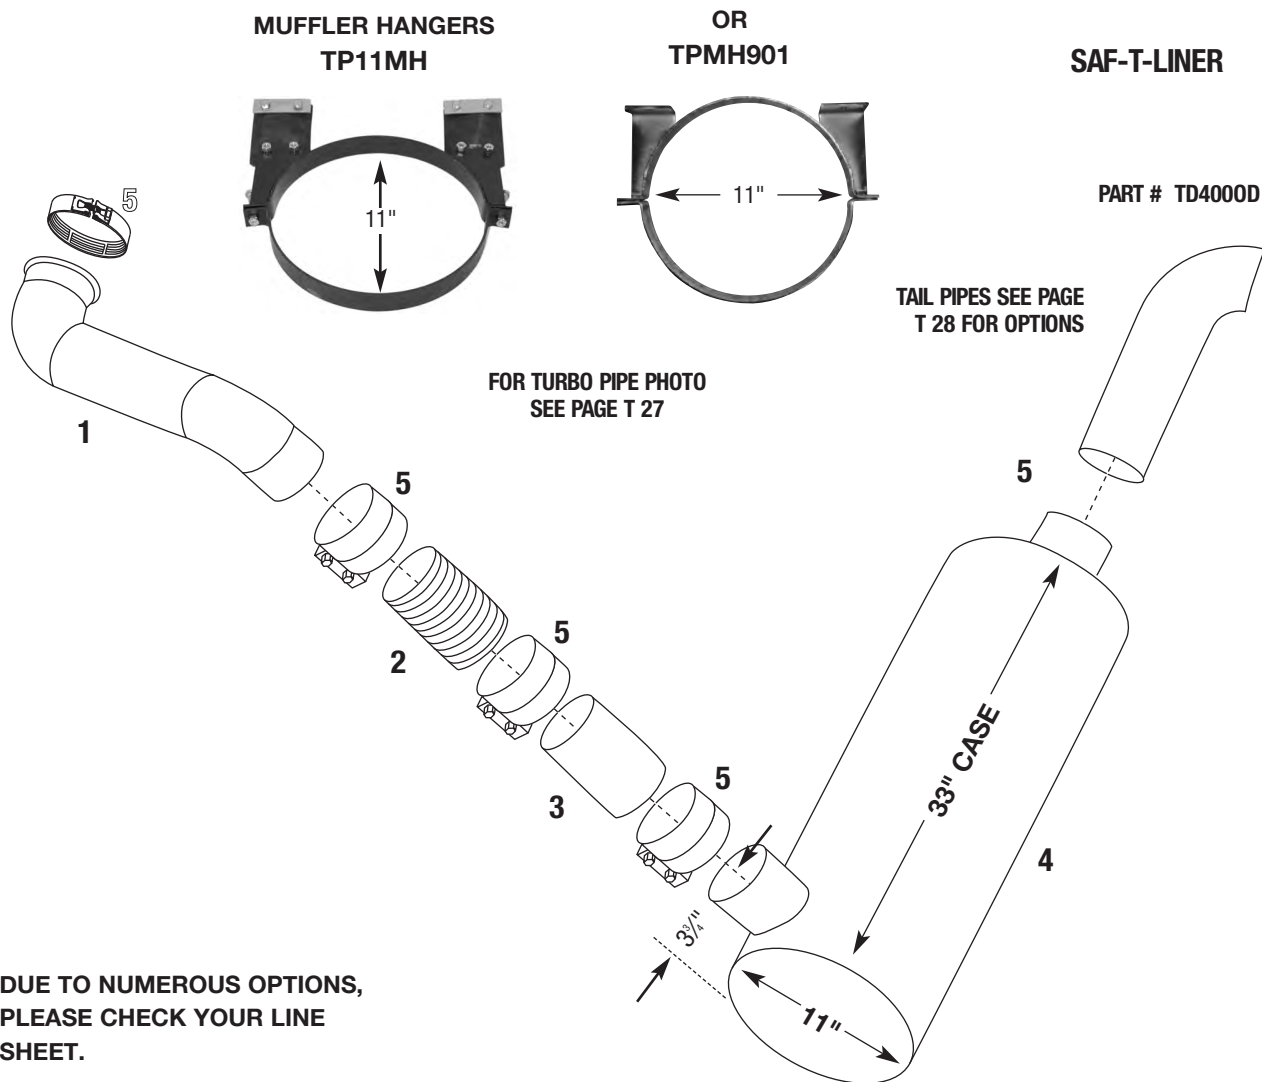

THOMAS REAR ENGINE

1998-UP 3126 CATERPILLAR - 8.3 LITRE CUMMINS

DESCRIPTION	1- TURBO PIPE 8.3 CUMMINS	3126CAT	2 FLEX PIPE	3 CONNECTOR PIPE	4 MUFFLER	5 CLAMPS
PART #	TP83T98	TP3126T98	FLEX40012	400STP6"	TP400400SI	400SCPF
OE #	6224-0806	6224-0683			6124-0011	
PART #		TP3126T774 6224-0774 HAS PYROMETER FITTING	FLM17583 OR 6224-0380	N/A	CATALYTIC MUFFLER	
PART # C-7		TP3126T190 6224-1190			400CATSI 6124-0910 or 6124-0911	

OE PART #'S ARE FOR CROSS REFERENCE PURPOSES ONLY

AUTO-JET MUFFLER CORP. • UNITED MUFFLER CORP.

U.S. toll free 1-800-247-5391 • Fax 515-224-0727 • website: www.auto-jet.com
Canada toll free 1-866-229-3402 • Fax 519-455-1103 • website: www.unitedmuffler.com