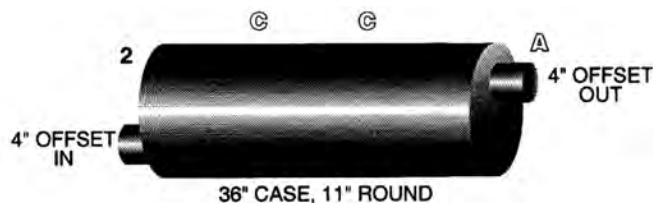

36" CASE, 11" ROUND

MUFFLER PART # 11-0005

MUFFLER HANGERS

MUFFLER HANGERS

C

FRL11MH

AUTO-JET MUFFLER CORP. • UNITED MUFFLER CORP.

U.S. toll free 1-800-247-5391 • Fax 515-224-0727 • website: www.auto-jet.com
Canada toll free 1-866-229-3402 • Fax 519-455-1103 • website: www.unitedmuffler.com