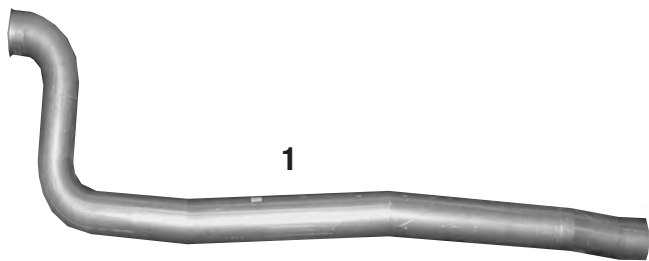

1997-UP THOMAS FRONT ENGINE TURBO PIPES

3126 CATERPILLAR TURBO PIPES

1

PART # TMVP3126T
OE# 6224-0607