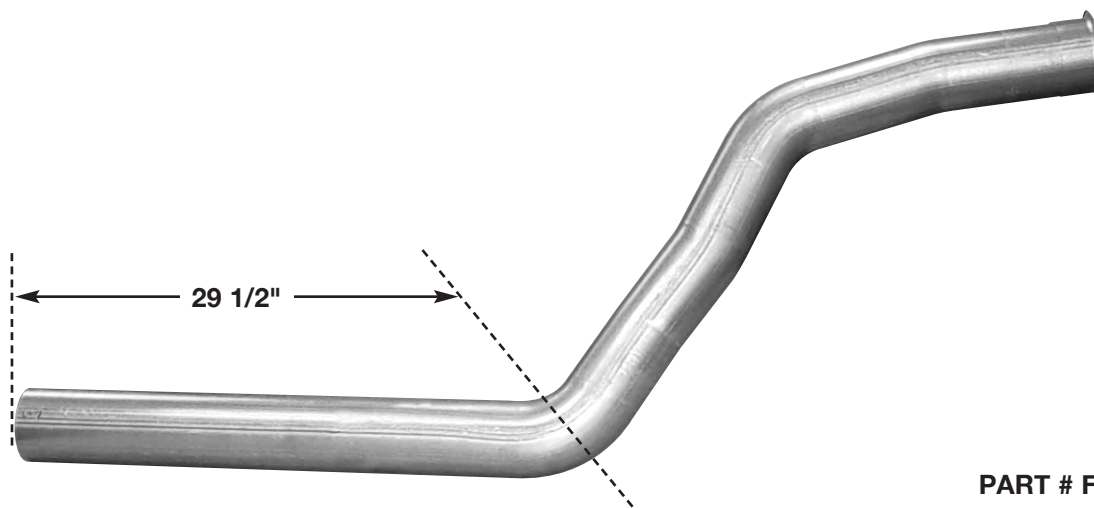

FREIGHTLINER TURBO PIPES

3126 CATERPILLER WITH EXHAUST BRAKE

OE PART #'S ARE FOR CROSS REFERENCE PURPOSES ONLY

PART # FRL550T
OE PART # 04-19550-000