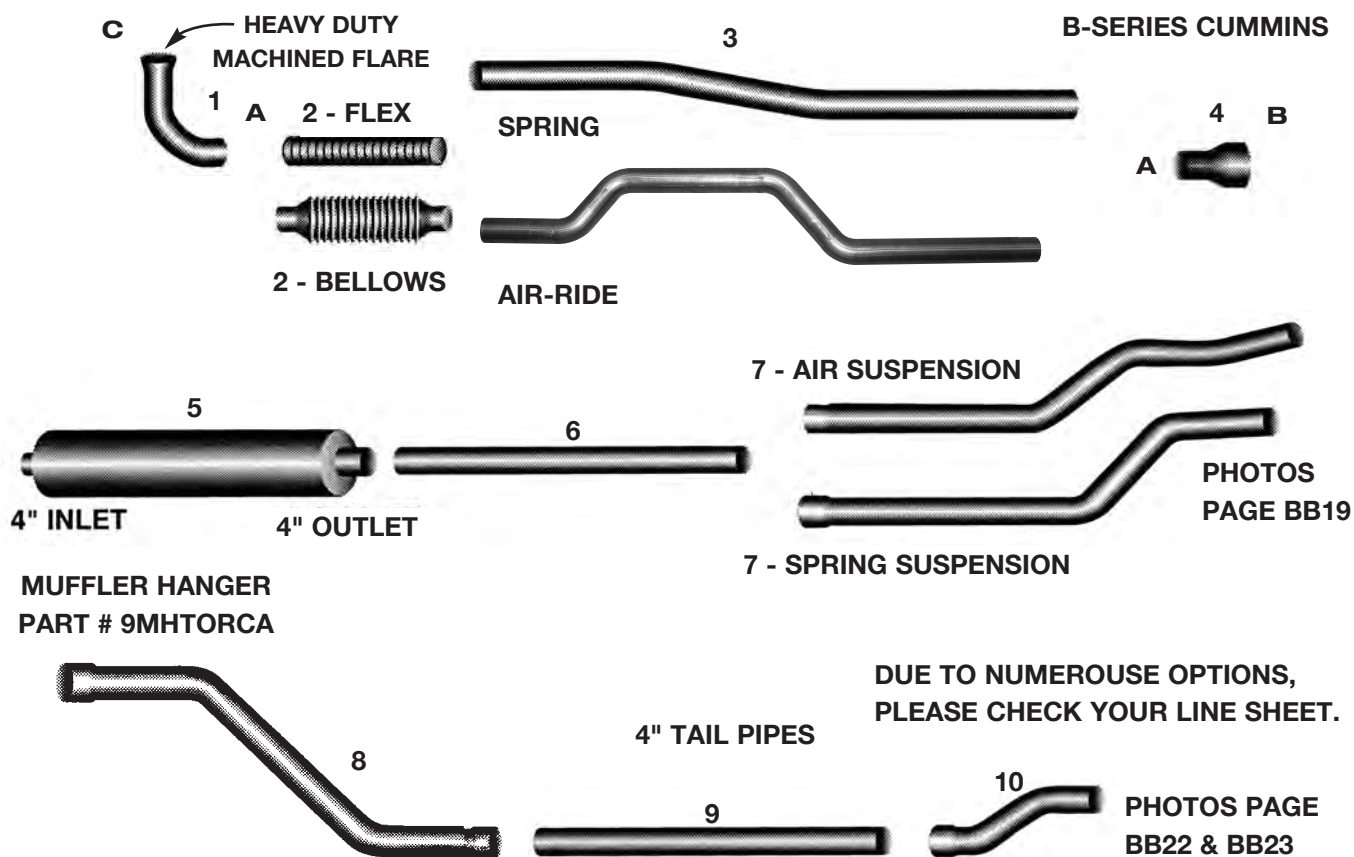

BLUEBIRD EXHAUST SYSTEMS

1999-UP BLUEBIRD ALL-AMERICAN B-SERIES CUMMINS 4" SYSTEM

DESCRIPTION	1 TURBO PIPE	2 FLEX	2B - OPTIONAL BELLOWS	3 FRONT OVERAXLE	4 ADAPTER	5 MUFFLER	6 4" STRAIGHT PIPE
PART #	TCMAN20	TCFLEX	SSB30012	TCFOA300EXT98 SPRING SUSP.	TCADAPT	B400400	400STP (MEASURE LENGTH)
PART #	TCMAN94 (OPTIONAL STAINLESS)			BBFOAIR AIR SUSP.			

DESCRIPTION	7 REAR OVERAXLE FRONT PIPE		8 REAR OVERAXLE REAR PIPE	9 4" STRAIGHT PIPE	10 TAIL PIPES
PART #	SPRING SUSPENSION BBFOA95	AIR RIDE BBFOA94	BBROA675	400STP7	BVTP2614 (THRU BUMPER) BBTP 6440 (TURNED DOWN) 400 EXT (STRAIGHT) BBTP310
	FOR HENDRICKSON AIR-RIDE, SEE PAGE BB19		PHOTO PAGE BB21		

AUTO-JET MUFFLER CORP. • UNITED MUFFLER CORP.

U.S. toll free 1-800-247-5391 • Fax 515-224-0727 • website: www.auto-jet.com
Canada toll free 1-866-229-3402 • Fax 519-455-1103 • website: www.unitedmuffler.com