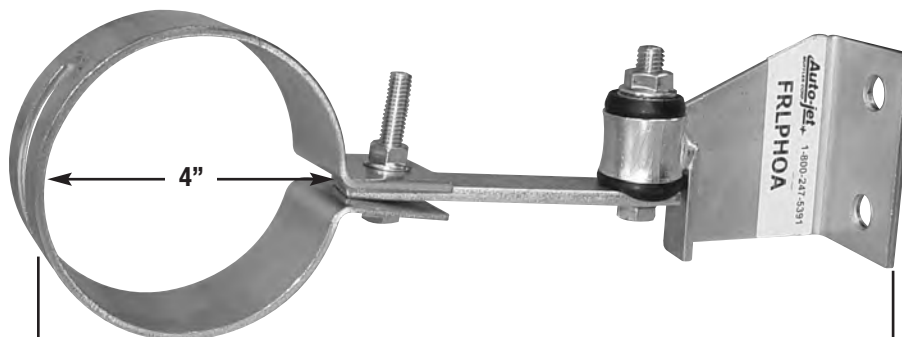

SPRING SUSPENSION

FRAME
BOLT HOLES
VERTICAL

PART # FRLPHOA
A04-18007-001

13 1/2"
OVER AXLE HANGER

AUTO-JET MUFFLER CORP. • UNITED MUFFLER CORP.

U.S. toll free 1-800-247-5391 • Fax 515-224-0727 • website: www.auto-jet.com
Canada toll free 1-866-229-3402 • Fax 519-455-1103 • website: www.unitedmuffler.com