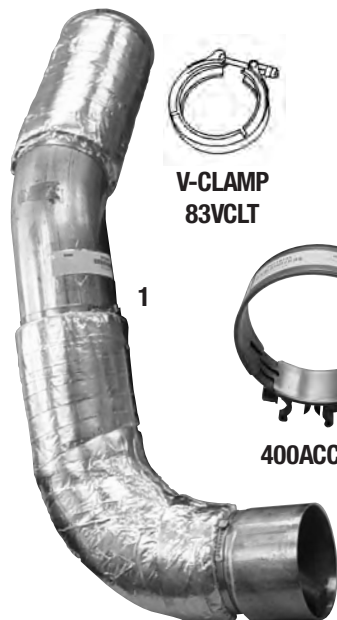

BLUEBIRD EXHAUST SYSTEMS

2004-UP BLUEBIRD ALL-AM. CUMMINS ISC PUSHER

400ACCUSI