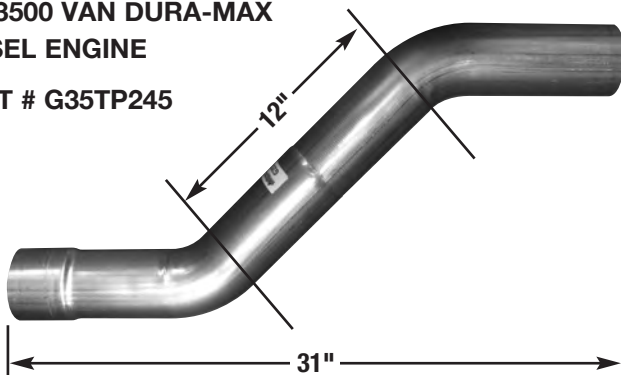

2010 & UP GM EXPRESS
VANS 6.6L DURA-MAX

PART # 6.6EXPSSTP

OE PART # 427962 & 10362883