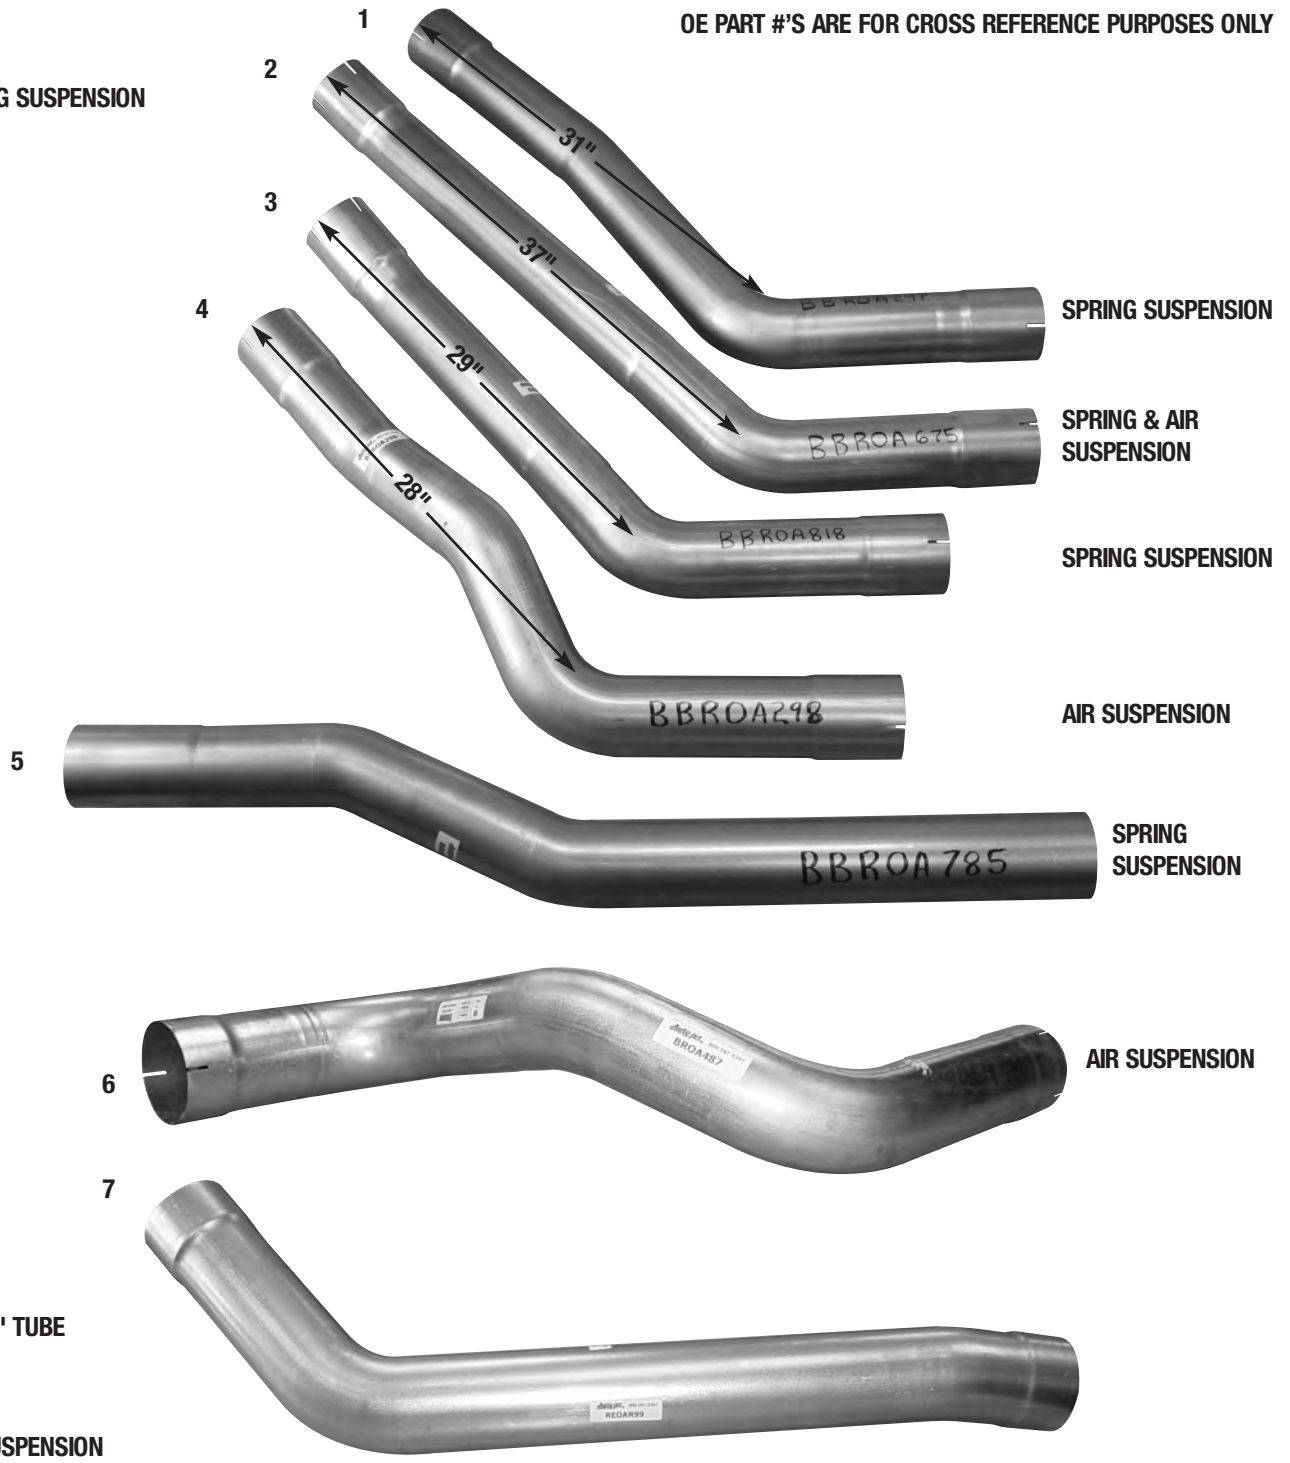

VISION & ALL-AMERICAN REAR OVERAXLE PIPES

OE PART #'S ARE FOR CROSS REFERENCE PURPOSES ONLY

SPRING SUSPENSION

5" TUBE

AIR SUSPENSION

	1	2	3	4	5	6	7
PART #	BBROA297	BBROA675	BBROA818	BBROA298	BBROA785	BROA487	REOARP99
O.E. PART #	0085297	00000675	00074818	00085298	00015785	10011487	00003168

AUTO-JET MUFFLER CORP. • UNITED MUFFLER CORP.

U.S. toll free 1-800-247-5391 • Fax 515-224-0727 • website: www.auto-jet.com
Canada toll free 1-866-229-3402 • Fax 519-455-1103 • website: www.unitedmuffler.com