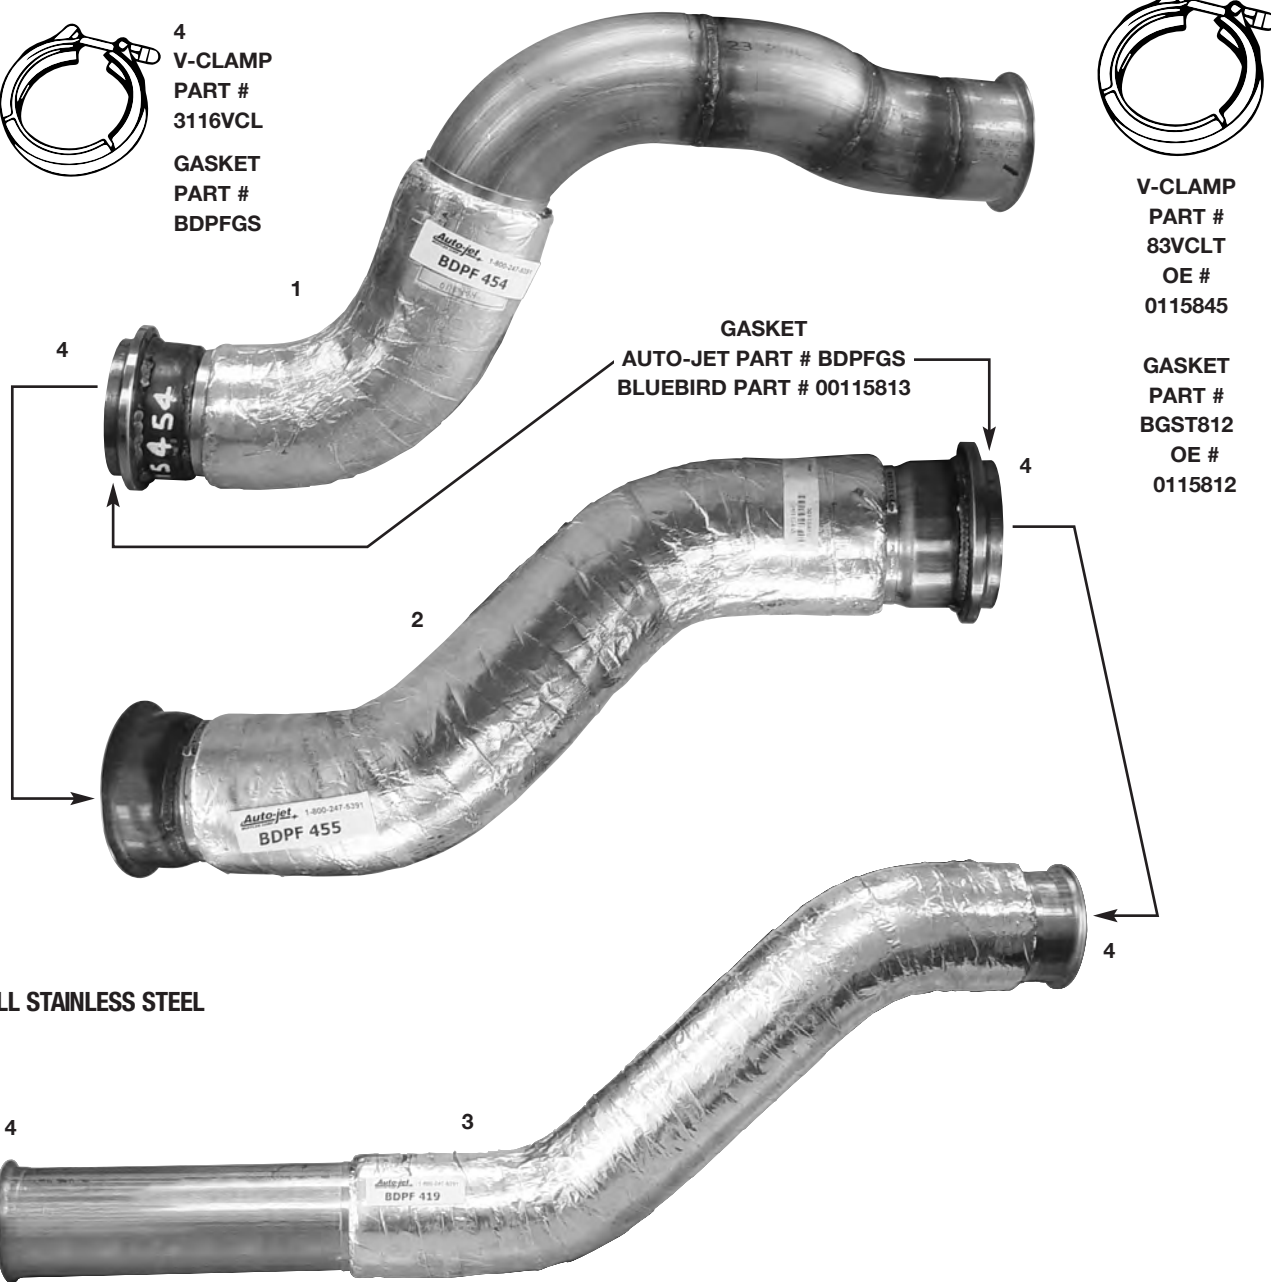

BLUEBIRD ALL-AMERICAN

2007 & UP ENGINE FORWARD ISB ENGINE TURBO TO DPF MUFFLER PIPES

OE #'S ARE FOR CROSS REFERENCE ONLY

4
V-CLAMP
PART #
3116VCL

GASKET
PART #
BDPFGS

V-CLAMP
PART #
83VCLT
OE #
0115845

GASKET
PART #
BGST812
OE #
0115812