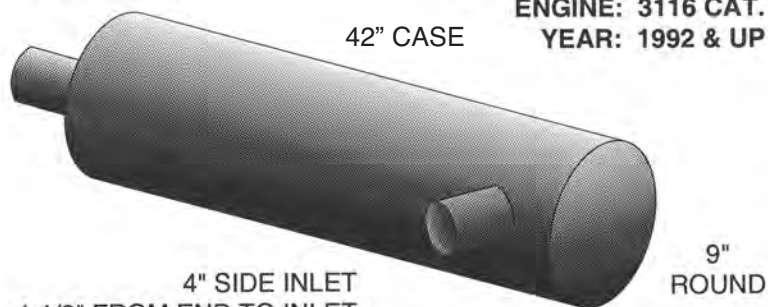

4" SIDE INLET
4-1/2" FROM END TO INLET

9" ROUND

42" CASE

MUFFLER HANGER