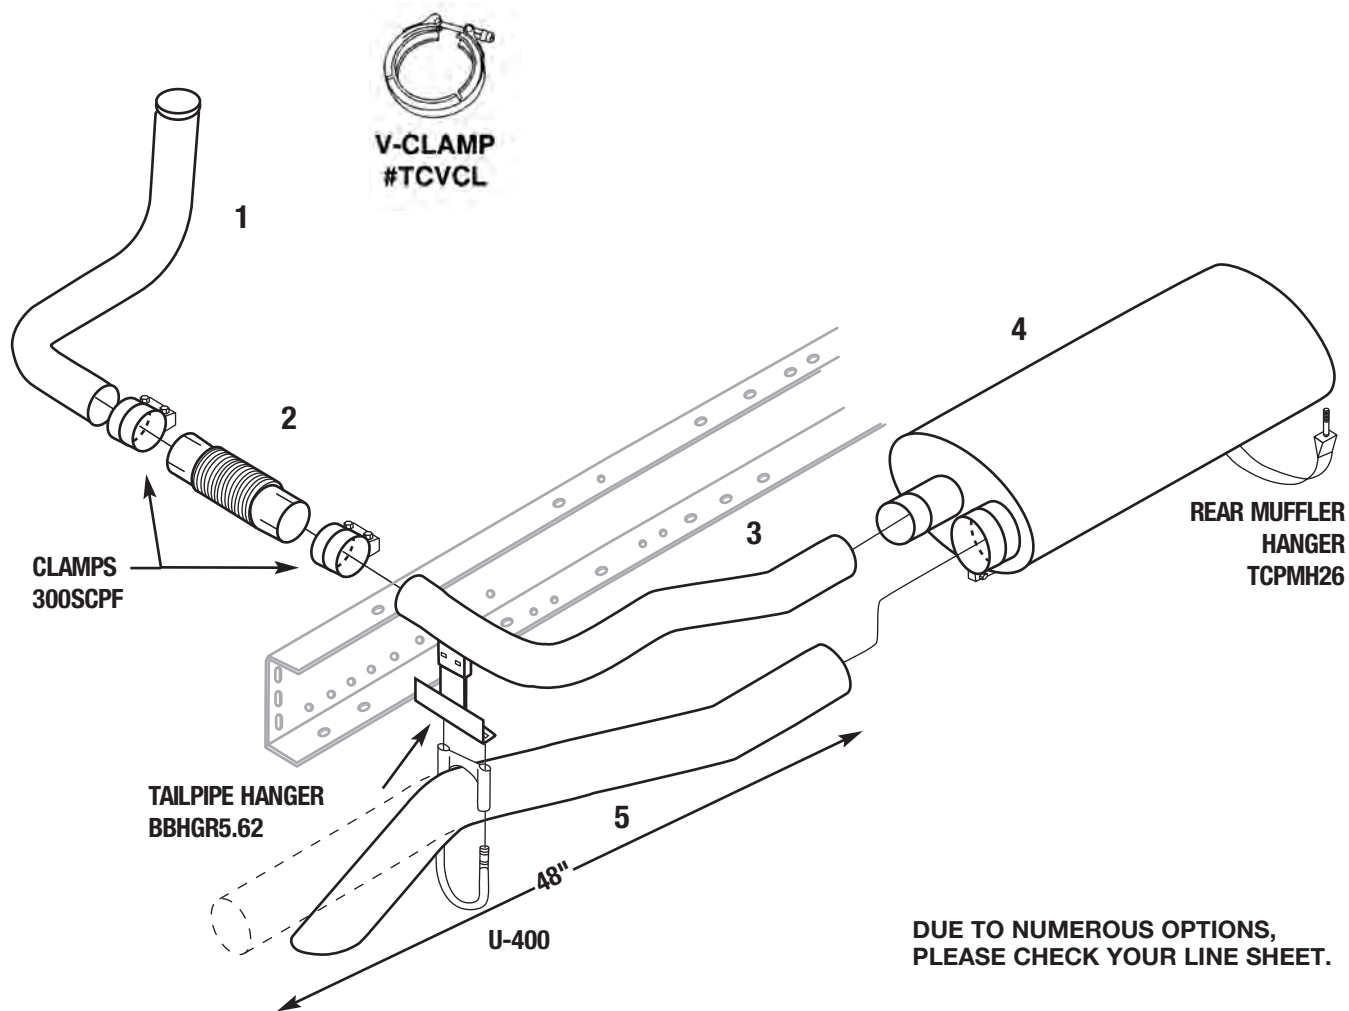

BLUEBIRD VISION TURBO-PIPES

2000-UP BLUEBIRD B-SERIES ALL-AMERICAN PUSHER 5.9 ISB REAR ENGINE

DESCRIPTION	1 TURBO PIPE	2 BELLOWS PIPE	3 - MUFFLER INLET PIPE	4 MUFFLER	5 - TAIL PIPE THRU - BUMPER
PART #	BP59T	SSB30012	BP59MIN	TC300400RV94	BP59TPST
END CSN 10034454	(OE # 1935550)				
PART #	TCPT98	Same	Same	Same	UNDER - BUMPER
BEGIN CSN 10034455	(OE # 0004518)				BP59PTD

OE PART #'S ARE FOR CROSS REFERENCE PURPOSES ONLY

AUTO-JET MUFFLER CORP. • UNITED MUFFLER CORP.

U.S. toll free 1-800-247-5391 • Fax 515-224-0727 • website: www.auto-jet.com
Canada toll free 1-866-229-3402 • Fax 519-455-1103 • website: www.unitedmuffler.com