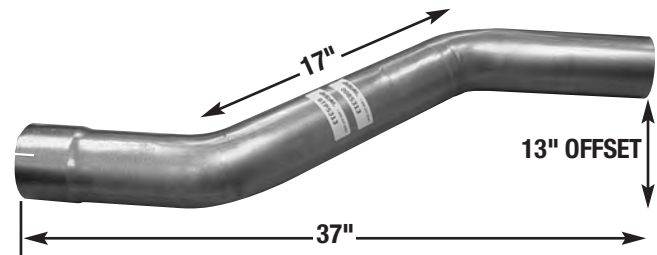

BLUEBIRD VISION ALL-AMERICAN TAILPIPES

THRU-BUMPER & UNDER BUMPER TO MISS TOW HOOK

TURNUED DOWN

PART # BVTP2614
O.E. PART # 0002614

PART # BBTP6440
O.E. PART # 0026440

MISSES TOW HOOK

UNDER BUMPER

PART # BVPTOW BVTP907
O.E. PART # 0074908 0074907