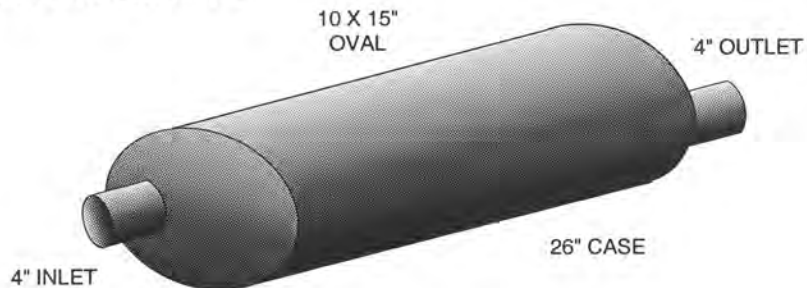

1992-UP THOMAS PUSHER MVP BUS MUFFLER

AUTO-JET PART NO.: TP4001015

APPLICATION: ENGINE REAR

ENGINE: 3116 CATERPILLAR, 6C-8.3 LITRE CUMMINS
6BTA B-SERIES CUMMINS