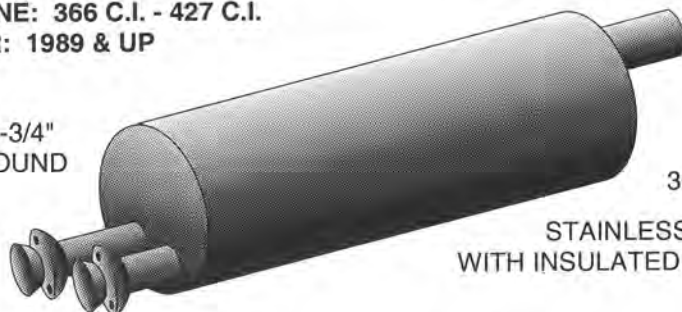

30" CASE

STAINLESS STEEL
WITH INSULATED COVER

DUAL INLETS - 2-1/2" SOCKET CONNECTION

MUFFLER HANGER

#GM875MH

BRACKETS

MUFFLER
#GM875BR

FRAME
#GM875FRBR

CHEVROLET - GMC G-30 VAN

APPLICATION:
G-30 VAN
ENGINE:
6.5 LITRE DIESEL
YEAR:
1998-UP
PART NO.:
65G600FL

7" X 9" OVAL
24" CASE