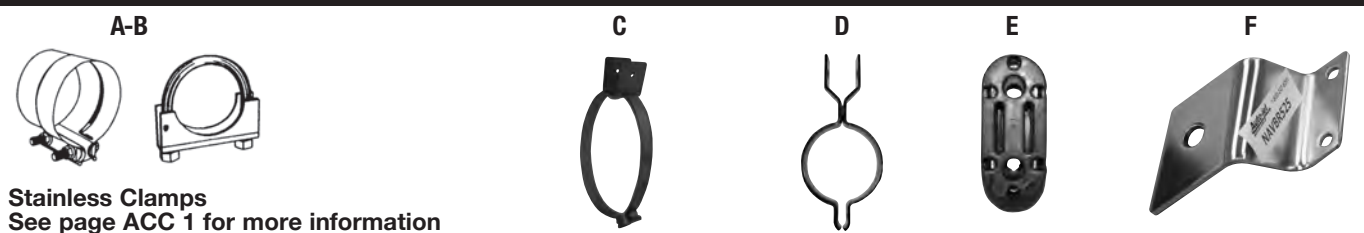

ACCESSORIES

Stainless Clamps
See page ACC 1 for more information

DESCRIPTION	CLAMPS		MUFFLER HANGERS C	PIPE HANGERS D	RUBBER HANGER E	BRACKET F
	FLAT	PRE-FORMED				
PART #	350SC	400SC	OVMHCE	400PHCE	RUBHGRCE	NAVBR525
PART #	350CPF	400CPF				
PART #	U-350	U-400				

OE #'S ARE FOR CROSS REFERENCE ONLY

FOR OVERAXLE HANGER ASSEMBLIES SEE NAV20

AUTO-JET MUFFLER CORP. • UNITED MUFFLER CORP.

U.S. toll free 1-800-247-5391 • Fax 515-224-0727 • website: www.auto-jet.com
Canada toll free 1-866-229-3402 • Fax 519-455-1103 • website: www.unitedmuffler.com