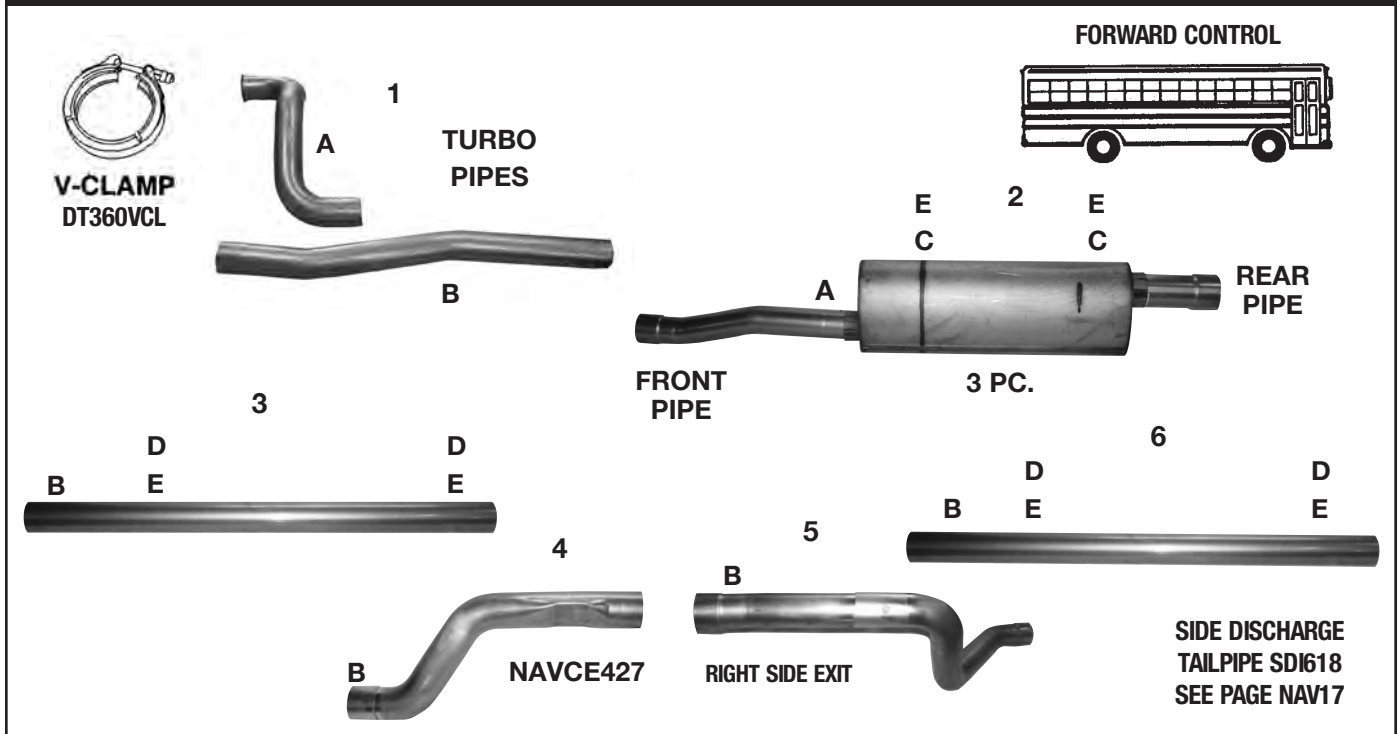

IC INTERNATIONAL EXHAUST SYSTEMS

2005-UP FE INTERNATIONAL DT-466 & ENGINE

DESCRIPTION	1 TURBO PIPE	2 CATALYTIC MUFFLER 350400CAT	3 FRONT PIPE	4 FRONT OVERAXLE PIPE	5 REAR OVERAXLE PIPE	6 TAILPIPE
PART # DT466 MAX FORCE DT	A 466FC10 B 466FC09	FRONT PIPE NAVCE939 REAR PIPE NAVCE916	400STP	NAVCE427	NAVFC429	400STP