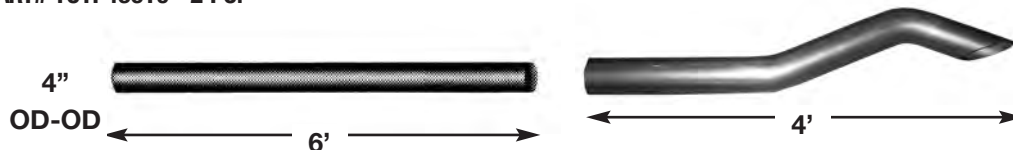

FOR MID-MOUNT FUEL TANK SEE NEXT PAGE

OE #'S ARE FOR CROSS REFERENCE ONLY

CLAMPS

Stainless Clamps
See page ACC 1
for more information

DESCRIPTION	CLAMPS	A - 3"	B - 4"
PART #	FLAT	300SC	400SC
	PRE-FORMED	300SCPF	400SCPF
	U-BOLT	U-300	U-400