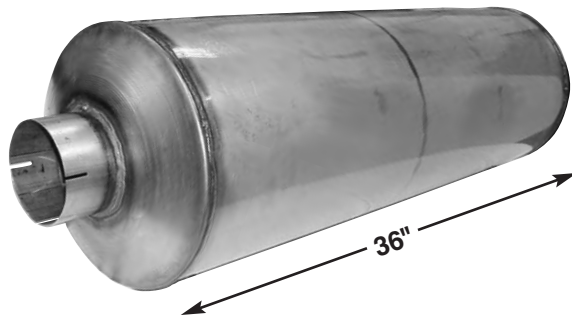

THOMAS CATALYTIC MUFFLERS

E.P.A. APPROVED

MUFFLER IS
6" LONGER
THAN OE

MATERIAL
409 STAINLESS
STEEL

AUTO-JET PART # 400CATCTR
OE PART # 6124-0026

OE PART #'S ARE FOR CROSS REFERENCE PURPOSES ONLY

NOTE: CATALYTIC MUFFLERS ARE APPROVED FOR
ENGINES = TO OR < 250 H.P.