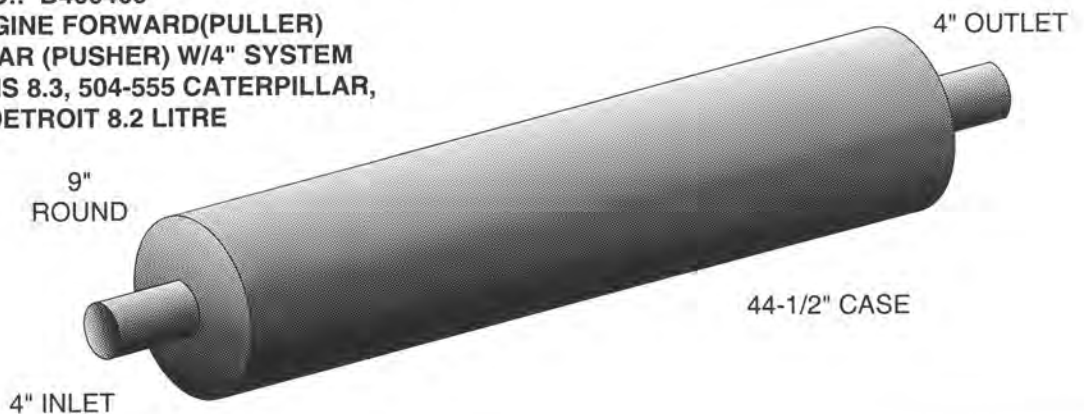

1980-UP BLUEBIRD ALL-AMERICAN BUS MUFFLERS

AUTO-JET PART NO.: B400400
APPLICATION: ENGINE FORWARD (PULLER)
& ENGINE REAR (PUSHER) W/4" SYSTEM
ENGINES: CUMMINS 8.3, 504-555 CATERPILLAR,
3208 & 3116 DETROIT 8.2 LITRE
YEAR: 1980 & UP