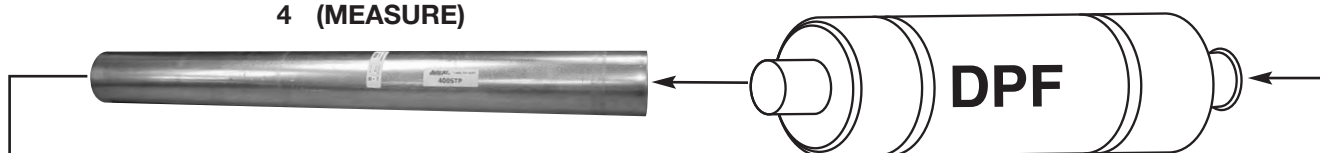

BLUEBIRD ALL-AMERICAN SYSTEM

2007 & UP ENGINE FORWARD CUMMINS ISB 6.7 LITRE

4 (MEASURE)

AIR SUSPENSION

5

IMPORTANT NOTE:
CHECK YOUR OE NUMBERS ON LINE SHEET.
THERE ARE SEVERAL OPTIONS.
PARTS SHOWN ARE MOST POPULAR.

6

7 (MEASURE)

OE #'S ARE FOR CROSS REFERENCE ONLY

DESCRIPTION	FRONT OVERAXLE		AIR SUSPENSION				TAILPIPE	
	1 TURBO-PIPE	2 FRONT OVERAXLE	3 FRONT OVERAXLE PIPE	4 TUBE TO DPF MUFFLER	5 REAR OVERAXLE	6 REAR OVERAXLE FRONT SECTION		7 TUBE REAR SECTION
PART#	BDPF454	BDPF455	BDPF419	400STP7	BBFOA94	BBROA298	400STP7	BPTP310
OE PART #	00118223	00118224	00108419	00109045	00000094		00109045	0085310
ADD'L PART #	0115454							

AUTO-JET MUFFLER CORP. • UNITED MUFFLER CORP.

U.S. toll free 1-800-247-5391 • Fax 515-224-0727 • website: www.auto-jet.com
Canada toll free 1-866-229-3402 • Fax 519-455-1103 • website: www.unitedmuffler.com