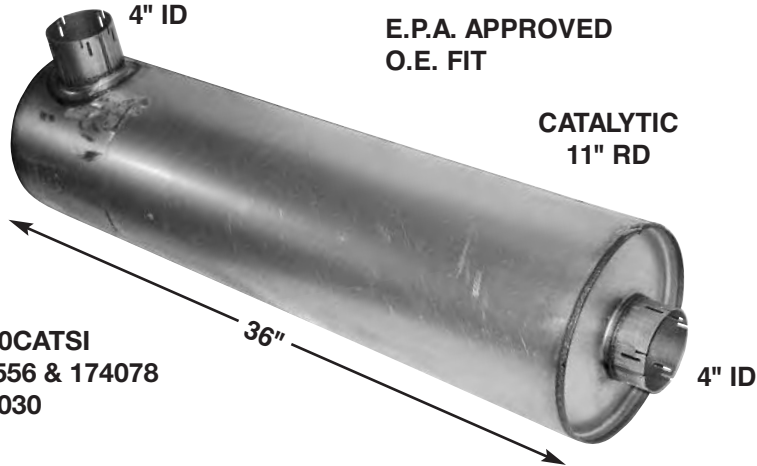

BLUEBIRD EXHAUST SYSTEMS CATALYTIC MUFFLERS

ENGINE: CATERPILLAR

MODELS:
REAR ENGINE TC 2000 &
ALL AMERICAN WITH
SIDE INLET MUFFLER
THOMAS

E.P.A. APPROVED
O.E. FIT

REQUIRES
400 EXT.
8" LONG

AUTO-JET PART # 400CATSI
BLUEBIRD OE# 1777556 & 174078
THOMAS OE# 6124-0030

OE PART #'S ARE FOR CROSS REFERENCE PURPOSES ONLY

MATERIAL 409 STAINLESS STEEL

NOTE: CATALYTIC MUFFLERS ARE APPROVED FOR ENGINES = TO OR < 250 H.P.

HEAVIER DUTY HANGERS ARE IN STOCK!

CUMMINS CATALYTIC MUFFLERS

ENGINE: CUMMINS

ENGINES:
B-SERIES CUMMINS

O.E. FIT
E.P.A. APPROVED

MUFFLER HANGER