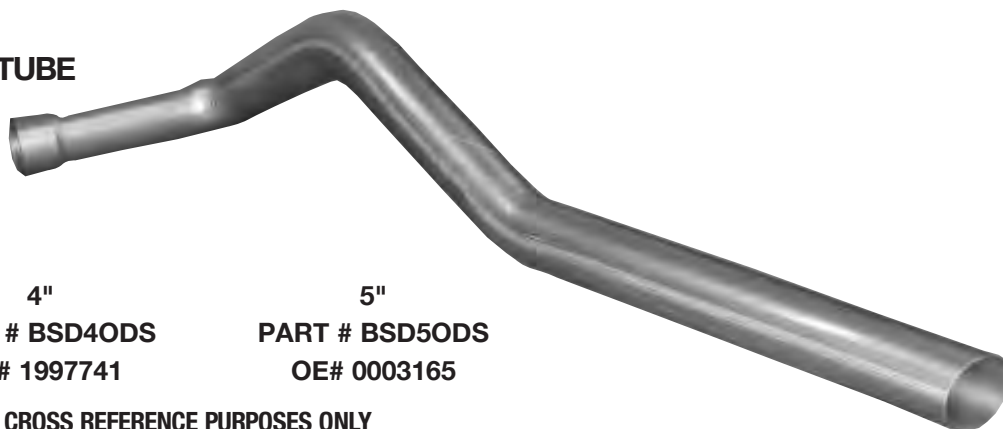

BLUEBIRD SIDE DISCHARGE TAIL PIPES

2010 & UP BLUEBIRD ALL-AMERICAN

PART # BSD169TP
OE# 10012226

4" OD

1998-UP BLUEBIRD ALL-AMERICAN 4 & 5" OVER DRIVE SHAFT

LEFT SIDE-DISCHARGE TAILPIPE

ALUMINIZED TUBE

4"