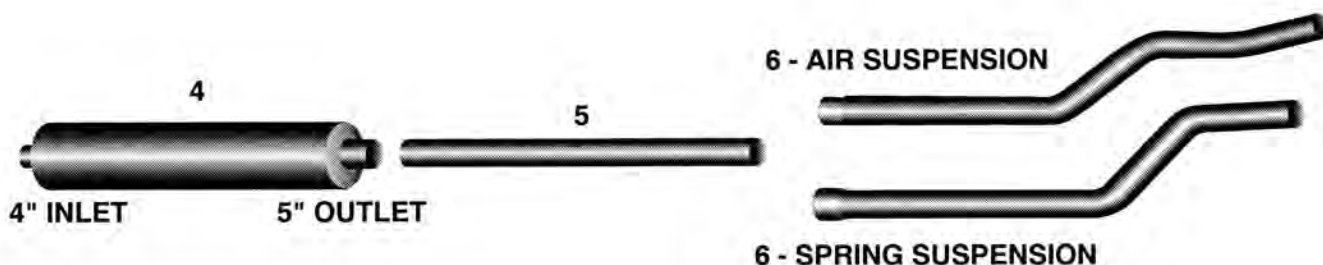

DUE TO NUMEROUS OPTIONS,
PLEASE CHECK YOUR LINE SHEET.

FOR: SIDE DISCHARGE TAIL PIPE SEE PAGE BB 27

OE PART #'S ARE FOR CROSS REFERENCE PURPOSES ONLY

DESCRIPTION	1 TURBO PIPE 3126 CAT. 8.3 CUMMINS		2 FLEXIBLE CONNECTOR FLEX TUBE BELLOWS		3 FRONT OVERAXLE SPRING	4 MUFFLER NON-CATALYST	5 STRAIGHT PIPE 5" SPECIFY WHEEL BASE 190" 211" 232"		
PART #	B3126T99	B83ELT99	FLEX40012	SSB40012	BFOA99	B400500	500STP	500STP	500STP
O.E. PART #	0000707	1935239	1522416	1124767	0000708	1997964	0003564	0003565	0003576
DESCRIPTION	6 REAR OVERAXLE FRONT PIPE SPRING SUSPENSION		7 REAR OVERAXLE REAR PIPE AIR SUSPENSION		8 5" STRAIGHT PIPE		9 TAIL PIPE THRU-BUMPER & UNDER		
PART #	BROAFP99SP		BROAFP99AIR		REOARP99	500STP7		BTP995	
O.E. PART #	0003167		0003166		0003168	0003577 TO 0003581		0003175	

AUTO-JET MUFFLER CORP. • UNITED MUFFLER CORP.

U.S. toll free 1-800-247-5391 • Fax 515-224-0727 • website: www.auto-jet.com
Canada toll free 1-866-229-3402 • Fax 519-455-1103 • website: www.unitedmuffler.com