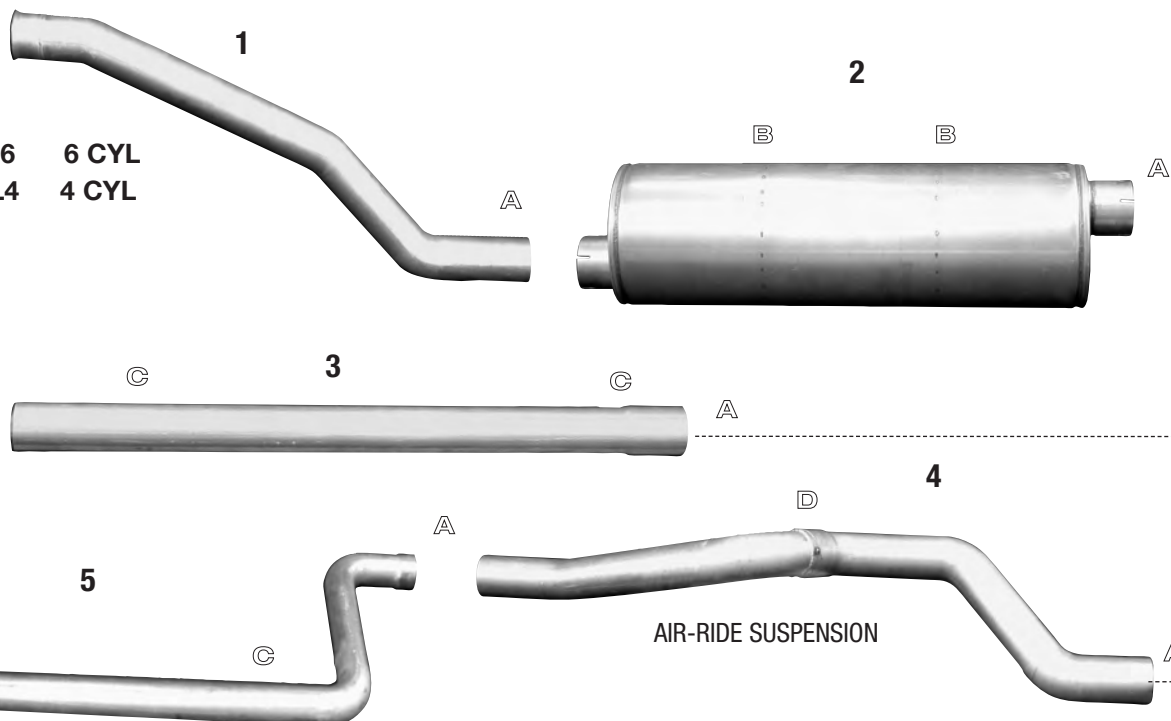

FREIGHTLINER EXHAUST SYSTEMS

2002-UP FREIGHTLINER MERCEDES 4 & 6 CYL. ENGINE

V-CLAMP

MERCVCL6 6 CYL

MERCVCL4 4 CYL

SHIPS IN 2 PIECES

DESCRIPTION	1 TURBO PIPE	2 MUFFLERS	3 - MUFFLER TO OVERAXLE PIPE	4 - OVERAXLE AIR-RIDE SUSPENSION	5 TAIL PIPE
PART # 6 CYL O.E. #	FRLMERCT A04-25592-000	11-0005 04-19936-004	FRL400STP 04-22438-004	FRLOAS02 04-21453-000	FRLTP02 04-21455-108
PART # 4 CYL O.E. #	FRLMERCYL4 04-21076-000	11-0040 04-19936-004	FRL400STP12 (72 & 77 PASSENGER) 04-22438	SAME	04-21455-114
PART # 4 CYL O.E. #		11-0025 04-19936-001