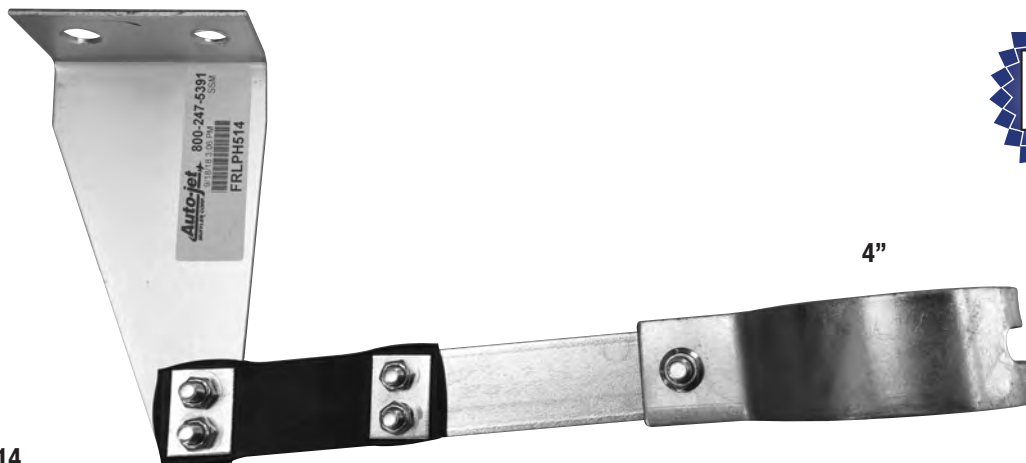

FREIGHTLINER HANGERS

PART # FRLPH514
A04-18514-000