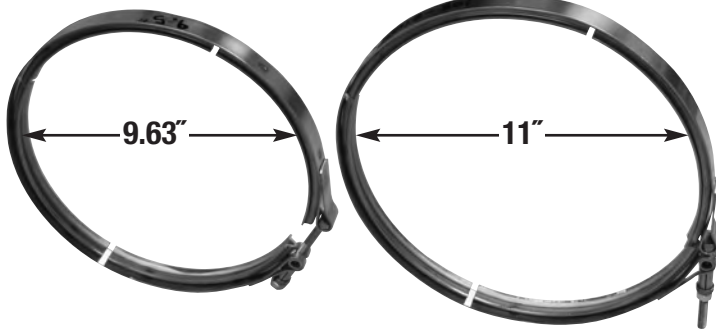

ACCESSORIES

CUMMINS DIESEL PARTICULATE FILTER V-CLAMPS

I.S.B. ENGINES

I.S.C. ENGINES

PART#	DPFVCL95	DPFVCL11
SIZE	9 1/2"	11"
CUMMINS O.E.#	2871861	2871862
SUPERSEDED#	4965096	4965097
GASKETS #	BDPFGS451	BDPFGS452

STAINLESS STEEL BELLOWS ASSEMBLY

FEATURES:

- ONE PIECE LEAK PROOF
- ELIMINATES VIBRATION
- DESIGNED FOR EXTREME HEAT
- ALLOWS EXHAUST SYSTEM FLEXIBILITY
- ID BOTH ENDS
- 304 STAINLESS STEEL
- DOUBLE WALL

LENGTH	PART NUMBER	LENGTH	ID	PART NUMBER
10"	SSB30010	12"		SSB30012
10"	SSB35010	12"		SSB35012
10"	SSB40010	12"		SSB40012
10"	SSB50010	N/A		N/A