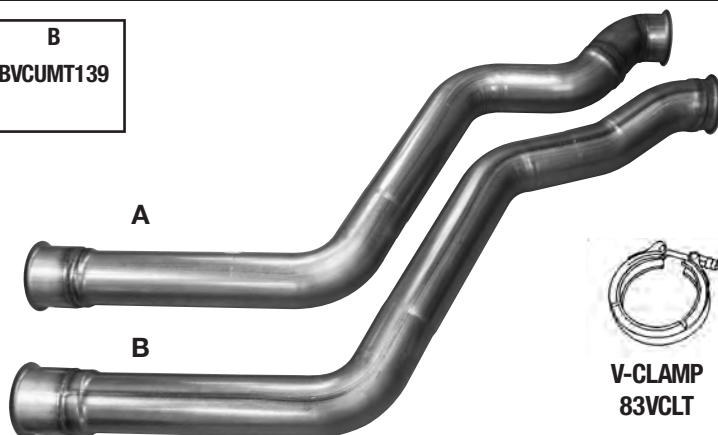

BLUEBIRD EXHAUST SYSTEMS

2007 & UP BLUEBIRD VISION 6.7 LITRE CUMMINS TURBO PIPE

	A	B
PART #	BVCUMT139 CUSTOM	BVCUMT139
O.E. PART #	00108139	

V-CLAMP
3116VCL

GASKET
BDPFGS451

V-CLAMP
83VCLT

GASKET
BDPFGS

TURBO-PIPE BLUEBIRD VISION CUMMINS ISB02