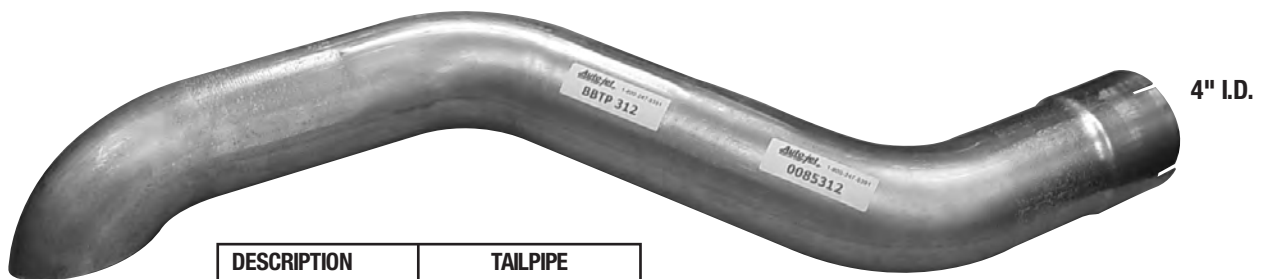

DESCRIPTION	TAILPIPE
PART #	BBTP312
O.E. PART #	0085312

AUTO-JET MUFFLER CORP. • UNITED MUFFLER CORP.

U.S. toll free 1-800-247-5391 • Fax 515-224-0727 • website: www.auto-jet.com
Canada toll free 1-866-229-3402 • Fax 519-455-1103 • website: www.unitedmuffler.com