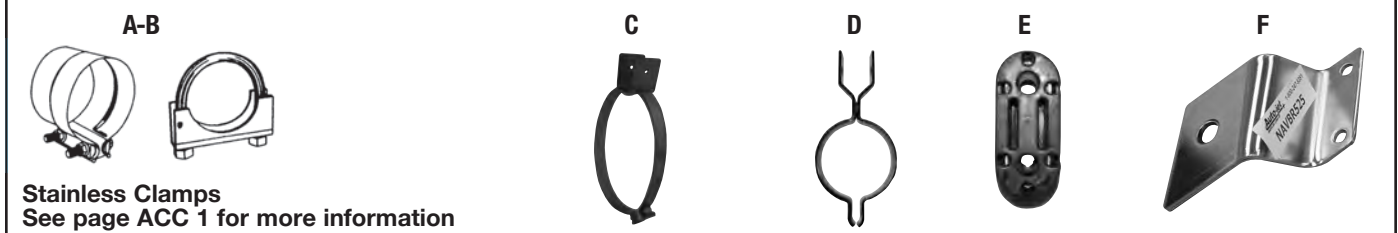

ACCESSORIES

DESCRIPTION	CLAMPS			MUFFLER HANGERS C	PIPE HANGERS D	RUBBER HANGER E	BRACKET F
	FLAT	A-3-1/2"	B-4"				
PART #	350SC	400SC		OVMHCE	400PHCE	RUBHGRCE	NAVBR525
PART #	PRE-FORMED	350CPF	400CPF				
PART #	U-BOLT	U-350	U-400				

OE #'S ARE FOR CROSS REFERENCE ONLY

AUTO-JET MUFFLER CORP. • UNITED MUFFLER CORP.

U.S. toll free 1-800-247-5391 • Fax 515-224-0727 • website: www.auto-jet.com
Canada toll free 1-866-229-3402 • Fax 519-455-1103 • website: www.unitedmuffler.com