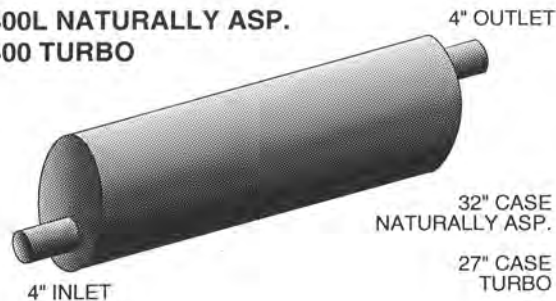

MUFFLERS

1992-UP CHEVROLET - GMC BUS MUFFLERS

4" CENTERED OUTLET

AUTO-JET PART NO.: CV400400
APPLICATION: DIESEL
ENGINE: 3116 CAT.
YEAR: 1992 & UP

MUFFLER HANGER

GM875MH

1992-UP CHEVROLET - GMC BUS MUFFLERS

AUTO-JET PART NO.: CV400CNTR NON-CATALYST 10" RD
AUTO-JET PART NO.: 400CATCTR CATALYST 11" RD
APPLICATION: DIESEL
ENGINE: 3116 CAT.
YEAR: 1992-UP

4" CENTERED INLET

MUFFLER HANGER

#GM10MH
11MHTORCA

1980-90 CHEVROLET - GMC BUS MUFFLERS

AUTO-JET PART NO.: 400400L NATURALLY ASP.
AUTO-JET PART NO.: 400400 TURBO
APPLICATION: DIESEL
ENGINE: 8.2 LITRE
YEAR: 1980 TO 1990

8-1/4 x 11-1/2"
OVAL

MUFFLER STRAP
DIESEL

#GMOVSTRAP

AUTO-JET MUFFLER CORP. • UNITED MUFFLER CORP.

U.S. toll free 1-800-247-5391 • Fax 515-224-0727 • website: www.auto-jet.com
Canada toll free 1-866-229-3402 • Fax 519-455-1103 • website: www.unitedmuffler.com

CAT/MUF 6