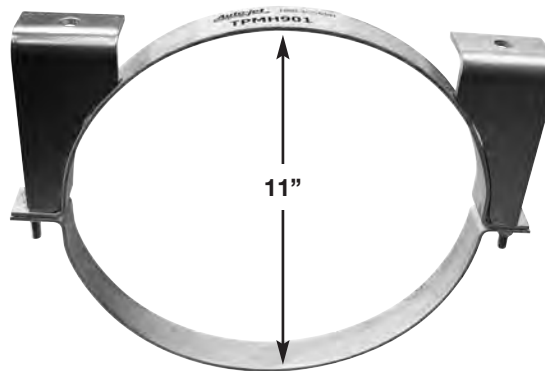

MUFFLER HANGER

PART# TPMH901
OE# 6224-0901

AUTO-JET MUFFLER CORP. • UNITED MUFFLER CORP.

U.S. toll free 1-800-247-5391 • Fax 515-224-0727 • website: www.auto-jet.com
Canada toll free 1-866-229-3402 • Fax 519-455-1103 • website: www.unitedmuffler.com