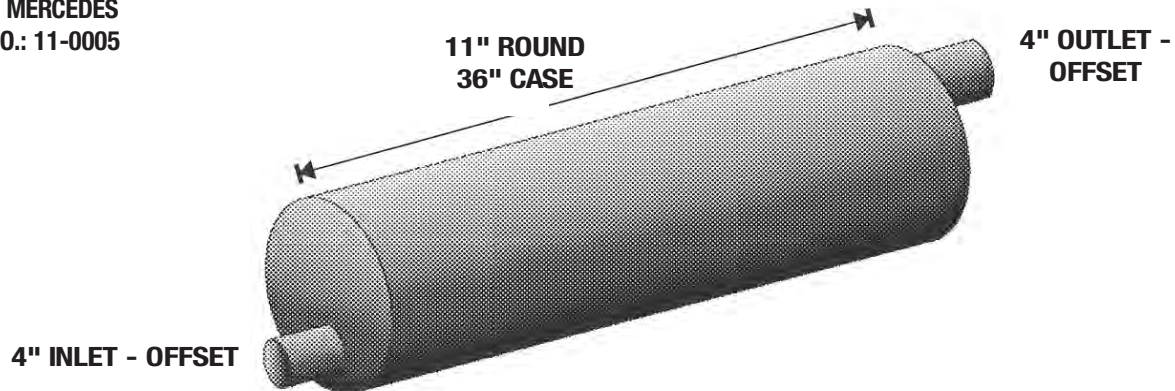

HEAVY DUTY ALUMINIZED WELDED STEEL

AUTO-JET MUFFLER CORP. • UNITED MUFFLER CORP.

U.S. toll free 1-800-247-5391 • Fax 515-224-0727 • website: www.auto-jet.com
Canada toll free 1-866-229-3402 • Fax 519-455-1103 • website: www.unitedmuffler.com

CAT/MUF 10