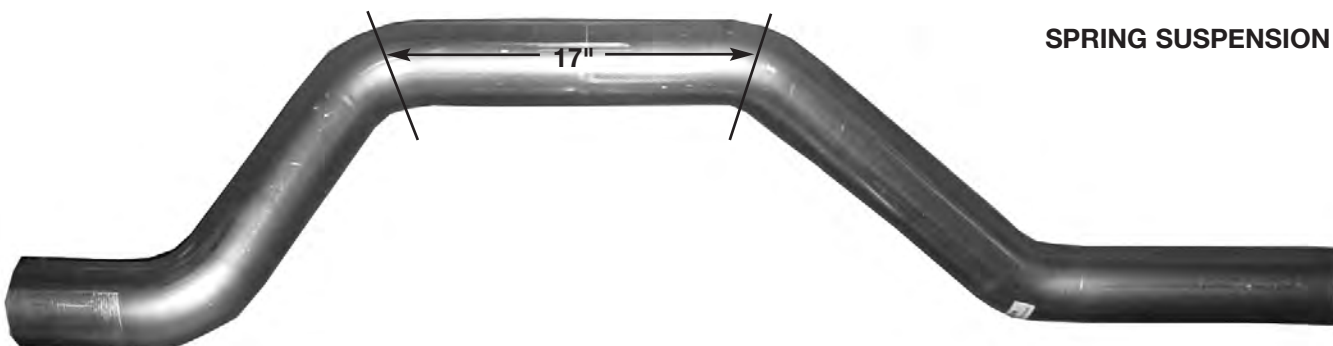

SPRING SUSPENSION

17"

PART # FRL0A454
OE PART # 04-21454-000