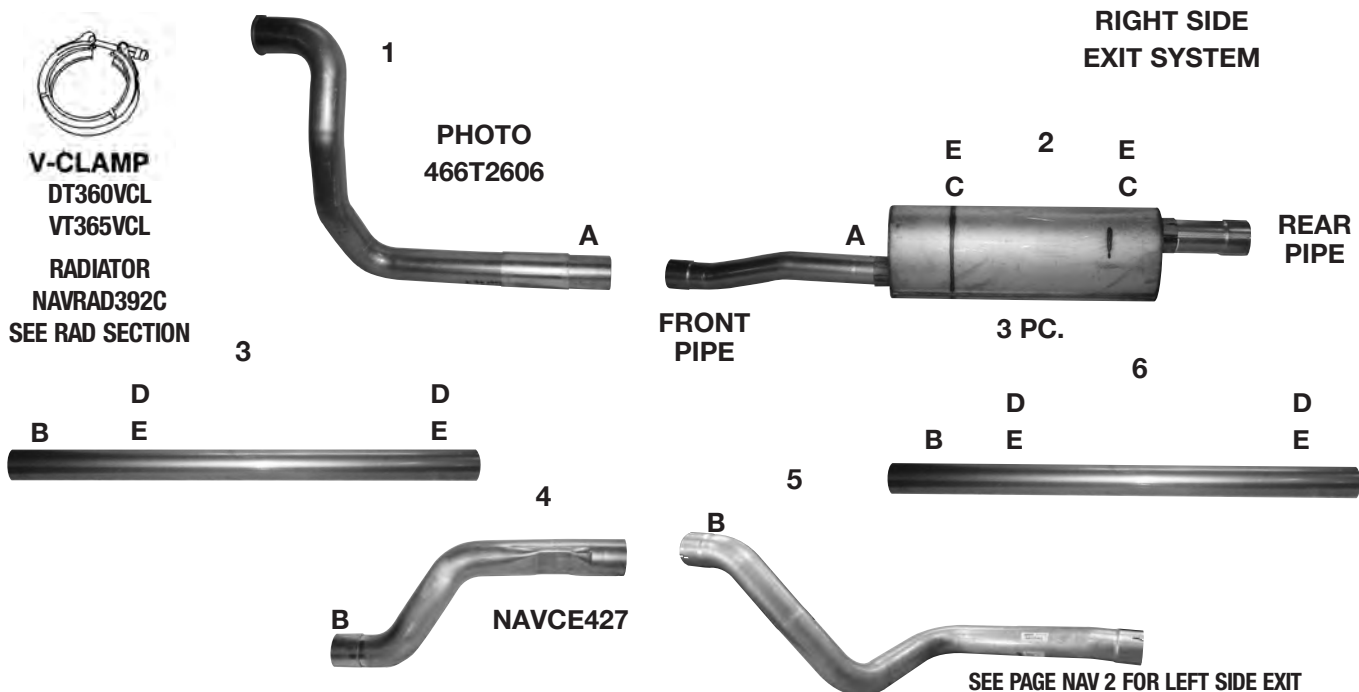

NAVISTAR INTERNATIONAL EXHAUST SYSTEMS

2005-UP CE INTERNATIONAL CONVENTIONAL DT-466 & VT-365 ENGINES

V-CLAMP
DT360VCL
VT365VCL
RADIATOR
NAVRAD392C
SEE RAD SECTION

PHOTO
466T2606

RIGHT SIDE
EXIT SYSTEM

REAR PIPE
3 PC.
D E D E

SEE PAGE NAV 2 FOR LEFT SIDE EXIT

DESCRIPTION	1 TURBO PIPE	2 CATALYTIC MUFFLER 350400CAT	3 FRONT PIPE	4 FRONT OVERAXLE PIPE	5 REAR OVERAXLE PIPE	6 TAILPIPE
PART # DT466	466T2606	3585872C1 3559192C1 3612612C1	400STP	NAVCE427	NAVCE451 (UNDER BUMPER) NAVCE453 (THRU BUMPER)	400STP
VT365 (2 OPTIONS)	365VT58 365VT58C3 (See Photo NAV 12)	FRONT PIPE: NAVCE939 REAR PIPE: NAVCE916