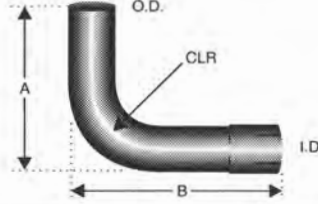

ACCESSORIES

ELBOWS

STANDARD IS I.D.-O.D.
O.D.-O.D. ON REQUEST
TR DESIGNATES TIGHT RADIUS
A & B LENGTHS $\pm 1/4$ "

ALUMINIZED
MANDREL BENT

SIZE	90° MANDREL BENT ALUMINIZED				45° MANDREL BENT ALUMINIZED			
	A	B	CLR	PART NUMBER	A	B	CLR	PART NUMBER
2-1/2"	9	9	3	25090E3XAL	4-3/4	4-3/4	3	25045E3XAL
2-3/4"	12	12	3	27590E3XAL	6-1/4	6-1/4	3	27545E3XAL
2-3/4"	12	12	2-3/4	27590E2.75XAL				
3"	12	12	4-1/2	30090E4.5XAL	5-1/4	5-1/4	4-1/2	30045E4.5XAL
3"	12	12	3-1/2	30090E3.5XAL				
3"	10	10	3	30090E3XAL				
3-1/2"	12	12	4	35090E4XAL	6	6	6	35045E6XAL
4"	14	14	6	40090E6XAL	5-1/2	5-1/2	6	40045E6XAL
4"	14	14	4-1/2	40090E4.5XAL	8	8	4-1/2	40045E4.5XAL
5"	19	19	6	50090E6XAL				
5"	19-1/4	19-1/4	6	50090E6XALX19.25	14-1/4	14-1/4	6	50045E6XAL
6"	23	23	9	60090E9XAL	10-1/2	10-1/2	6	60045E6XAL

TURN DOWNS

ALUMINIZED
MANDREL BENT

O.D. AVAILABLE

SIZE	OVERALL LENGTH	I.D. PART NO.
2-3/4"	14"	TD275ID
3"	14"	TD300ID
3-1/2"	14"	TD350ID
4"	14"	TD400ID
5"	20"	TD500ID
6"	20"	TD600ID