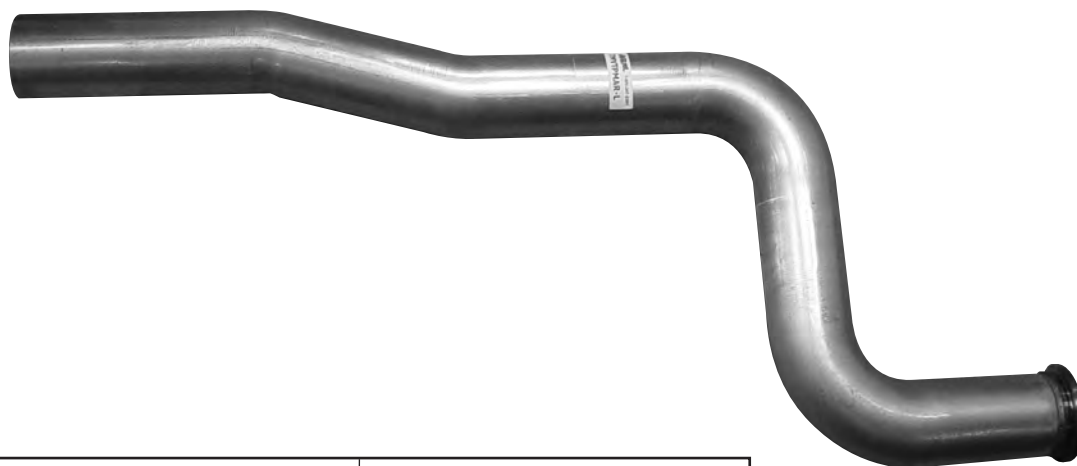

2007 & UP THOMAS PULLER OFFSET TAILPIPE W/MARMON FLANGE

DESCRIPTION	< 193" W.B.	193" & UP W.B.
PART #	TMVTPMAR	TMVTPMARL
O.E. PART #	147572 TO 147575	147576 & 147577 & 147615
WHEEL BASE	136" TO 193"	193" & 231"