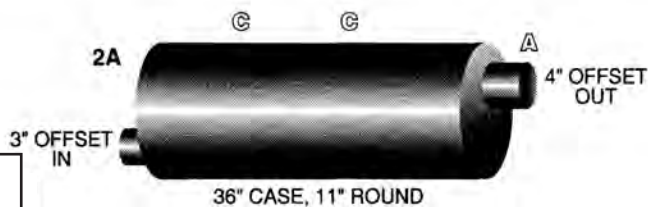

FREIGHTLINER TURBO PIPES

1998-UP FREIGHTLINER B-SERIES CUMMINS ENGINE

DESCRIPTION	1-TURBO PIPE B-SERIES CUMMINS	DIM. A	2 MUFFLER
1998-UP ISB ELECTRONIC ENGINE	FRLISBT 04-18556-000	11"	11-0040
# PRIOR TO ISB ENGINE	FRLISBTL 04-21079-000	26"	11-0040

For Tail Pipes See FRL 6