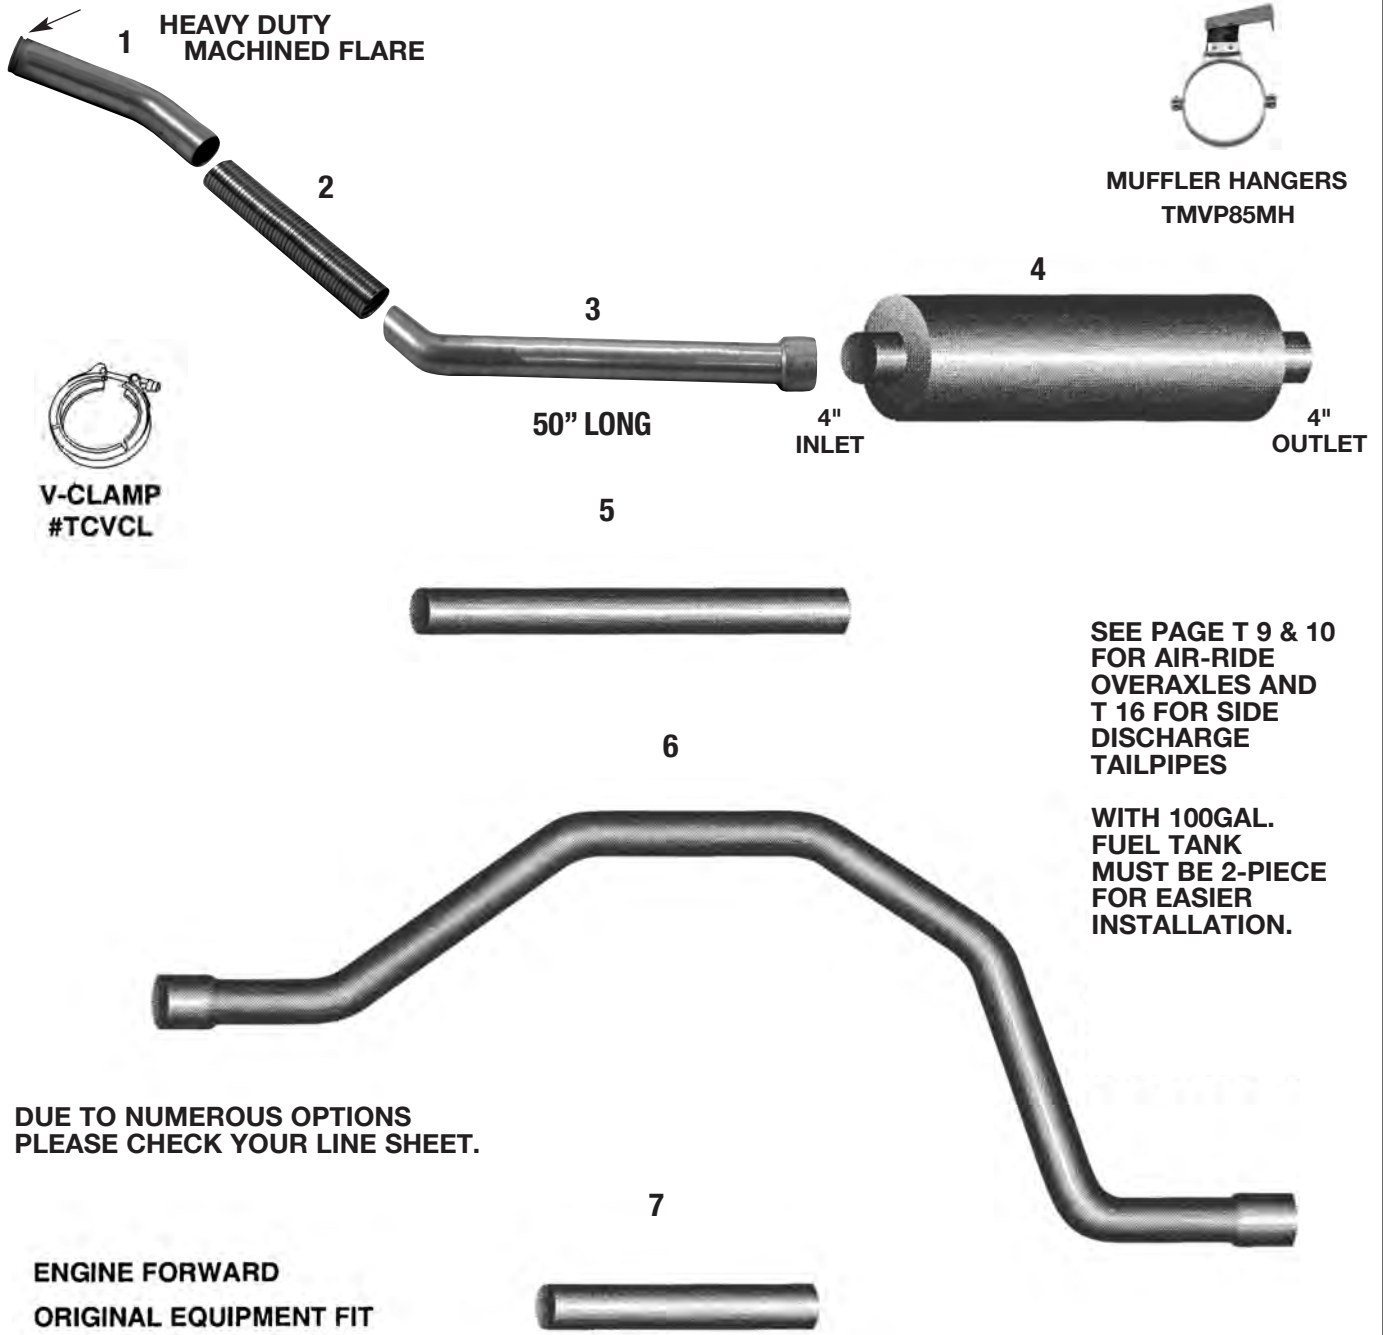

THOMAS FRONT ENGINE

1998-UP THOMAS MVP E-F, B-SERIES CUMMINS ENGINE FORWARD

DUE TO NUMEROUS OPTIONS
PLEASE CHECK YOUR LINE SHEET.

ENGINE FORWARD
ORIGINAL EQUIPMENT FIT

SEE PAGE T 9 & 10
FOR AIR-RIDE
OVERAXLES AND
T 16 FOR SIDE
DISCHARGE
TAILPIPES

WITH 100GAL.
FUEL TANK
MUST BE 2-PIECE
FOR EASIER
INSTALLATION.

DESCRIPTION	1 TURBO PIPE	2 FLEX	3 - FLEX TO MUFFLER	4 MUFFLER	5 STRAIGHT PIPE	6 - OVERAXLES SPRING SUSPENSION	7 STRAIGHT PIPE
PART #	TMVPBT01A 6224-0937	FLEX30012	TMVPBT01B 6224-0938	85-0035 6124-0015	400STP MEASURE LENGTH	TMVPOA 6224-0464	400STP MEASURE LENGTH

AUTO-JET MUFFLER CORP. • UNITED MUFFLER CORP.

U.S. toll free 1-800-247-5391 • Fax 515-224-0727 • website: www.auto-jet.com
Canada toll free 1-866-229-3402 • Fax 519-455-1103 • website: www.unitedmuffler.com