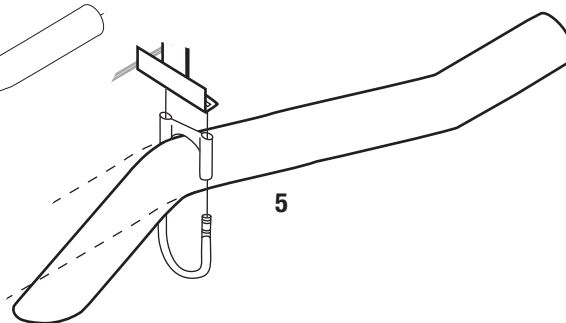

BLUEBIRD EXHAUST SYSTEMS

2004-UP BLUEBIRD ALL-AM. CUMMINS ISC PUSHER

DUE TO NUMEROUS OPTIONS,
PLEASE CHECK YOUR LINE SHEET.

SEE DPF SECTION FOR CORRECT
APPLICATION

MUFFLER: CATALYTIC
DIESEL PARTICULATE FILTER
SIDE-INLET

6

5

OE PART #'S ARE FOR CROSS REFERENCE PURPOSES ONLY

	1	2	3	4	5	6	7
DESCRIPTION	TURBO PIPE	BELLOWS PIPE	MUFFLER INLET PIPE	MUFFLER	TAILPIPE UNDER BUMPER	TAILPIPE THRU-BUMPER	DIFFUSER
PART #	BP457T	BPBELL	BPMIN458	AVAIL.	BPTP439	BPTP094	BPTP274
BLUEBIRD #	0120457	0109851	0120458	SOON	0109439	0117094	10000274
OLD STYLE	0190837	BP837T	0118228	BPMIN228			

AUTO-JET MUFFLER CORP. • UNITED MUFFLER CORP.

U.S. toll free 1-800-247-5391 • Fax 515-224-0727 • website: www.auto-jet.com
Canada toll free 1-866-229-3402 • Fax 519-455-1103 • website: www.unitedmuffler.com