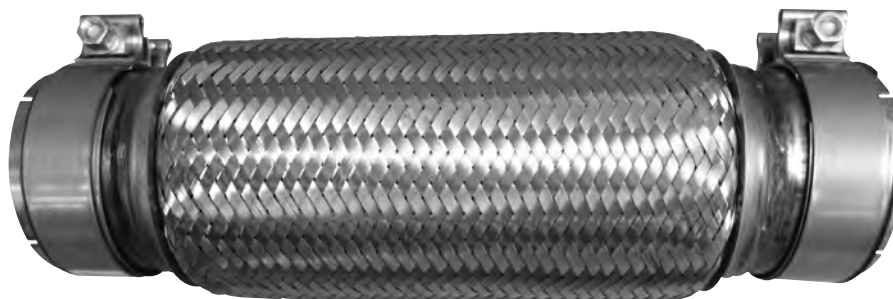

2012 & UP THOMAS FLAT EFX 6.7 LITRE CUMMINS

NEW

1

← 16" →

4" ID

2

4" ID

3