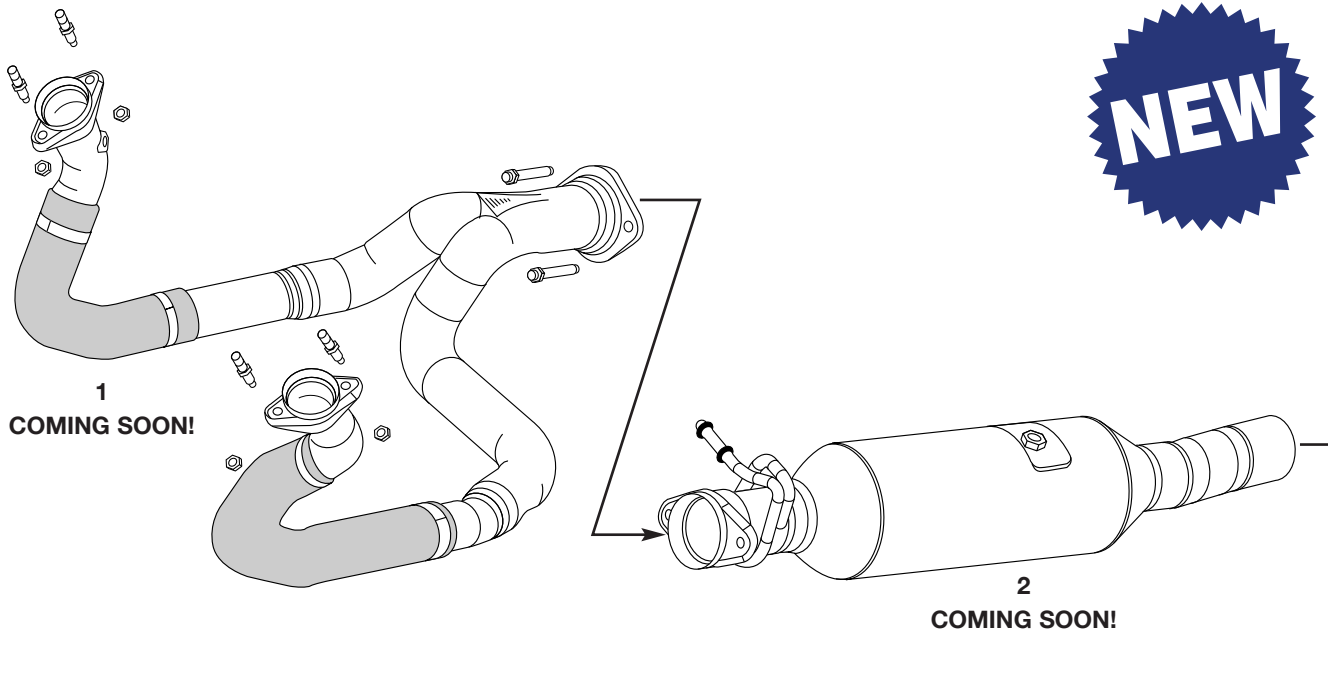

2018 & UP BLUEBIRD VISION PROPANE - GAS

BLUEBIRD V-10 ROUSH PROPANE

	1	2	3	4	5
DESCRIPTION	Y-PIPE	CATALYTIC CONVERTER	OFFSET	3PC HANGER ASSEMBLY	MUFFLER
PART#	T.B.D.	T.B.D.	BB2608EXT	BBHGR8883	BB6736
O.E.#	10042602	00099860	10042608	10046588 & 10033075	10046736

AUTO-JET MUFFLER CORP. • UNITED MUFFLER CORP.

U.S. toll free 1-800-247-5391 • Fax 515-224-0727 • website: www.auto-jet.com
Canada toll free 1-866-229-3402 • Fax 519-455-1103 • website: www.unitedmuffler.com