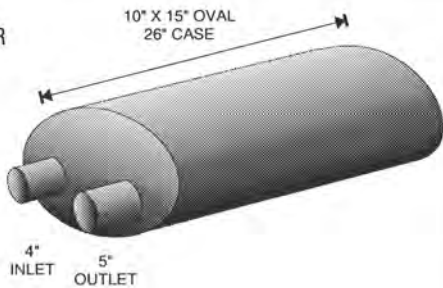

BLUEBIRD PUSHER

APPLICATION:
BLUEBIRD PUSHER
ENGINE:
8.3 CUMMINS
YEAR:
1991-94
PART NO.:
BP400500RV
O.E. #:
1575836