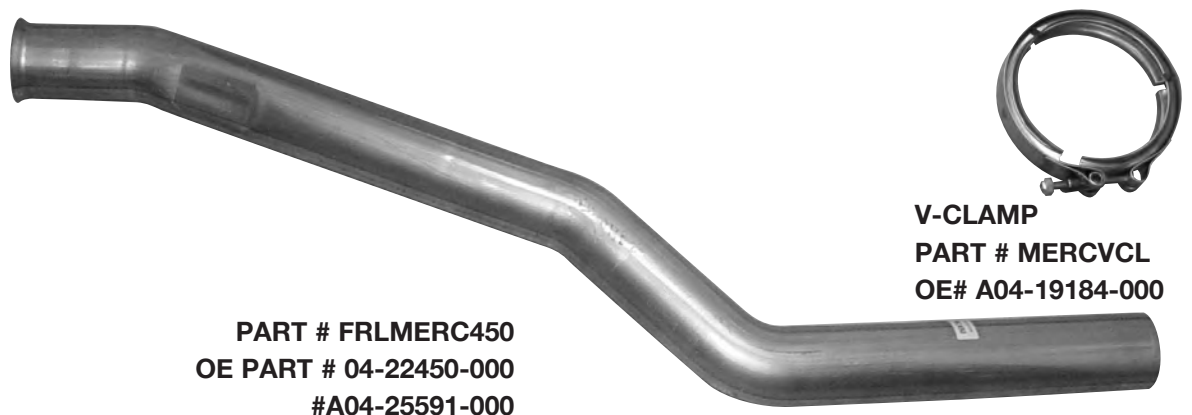

FREIGHTLINER TURBO PIPES

MERCEDES ENGINE 6 CYL.

OE PART #'S ARE FOR CROSS REFERENCE PURPOSES ONLY

AUTO-JET MUFFLER CORP. • UNITED MUFFLER CORP.

U.S. toll free 1-800-247-5391 • Fax 515-224-0727 • website: www.auto-jet.com
Canada toll free 1-866-229-3402 • Fax 519-455-1103 • website: www.unitedmuffler.com

FRL 9