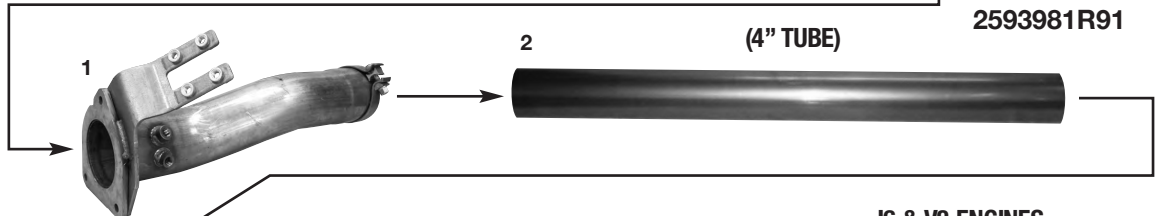

2012 & UP DOC
2 HOLE
FLANGE INLET
SEE PHOTO
DPF3

CONVERTERS SEE
PAGE NAV20

I6 & V8 ENGINES
HI TEMP STAINLESS
STEEL TAIL PIPES RIGHT

ALL PARTS ARE
STAINLESS STEEL

OE #'S ARE FOR CROSS
REFERENCE ONLY

(4" TUBE)