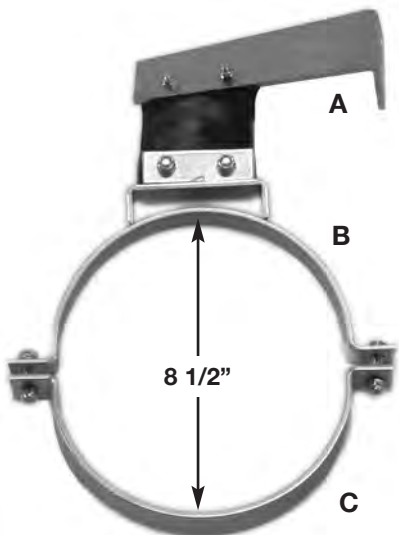

THOMAS EXHAUST SYSTEMS

ENGINE FORWARD MUFFLER HANGERS

PART# TMVP85MH
OE#