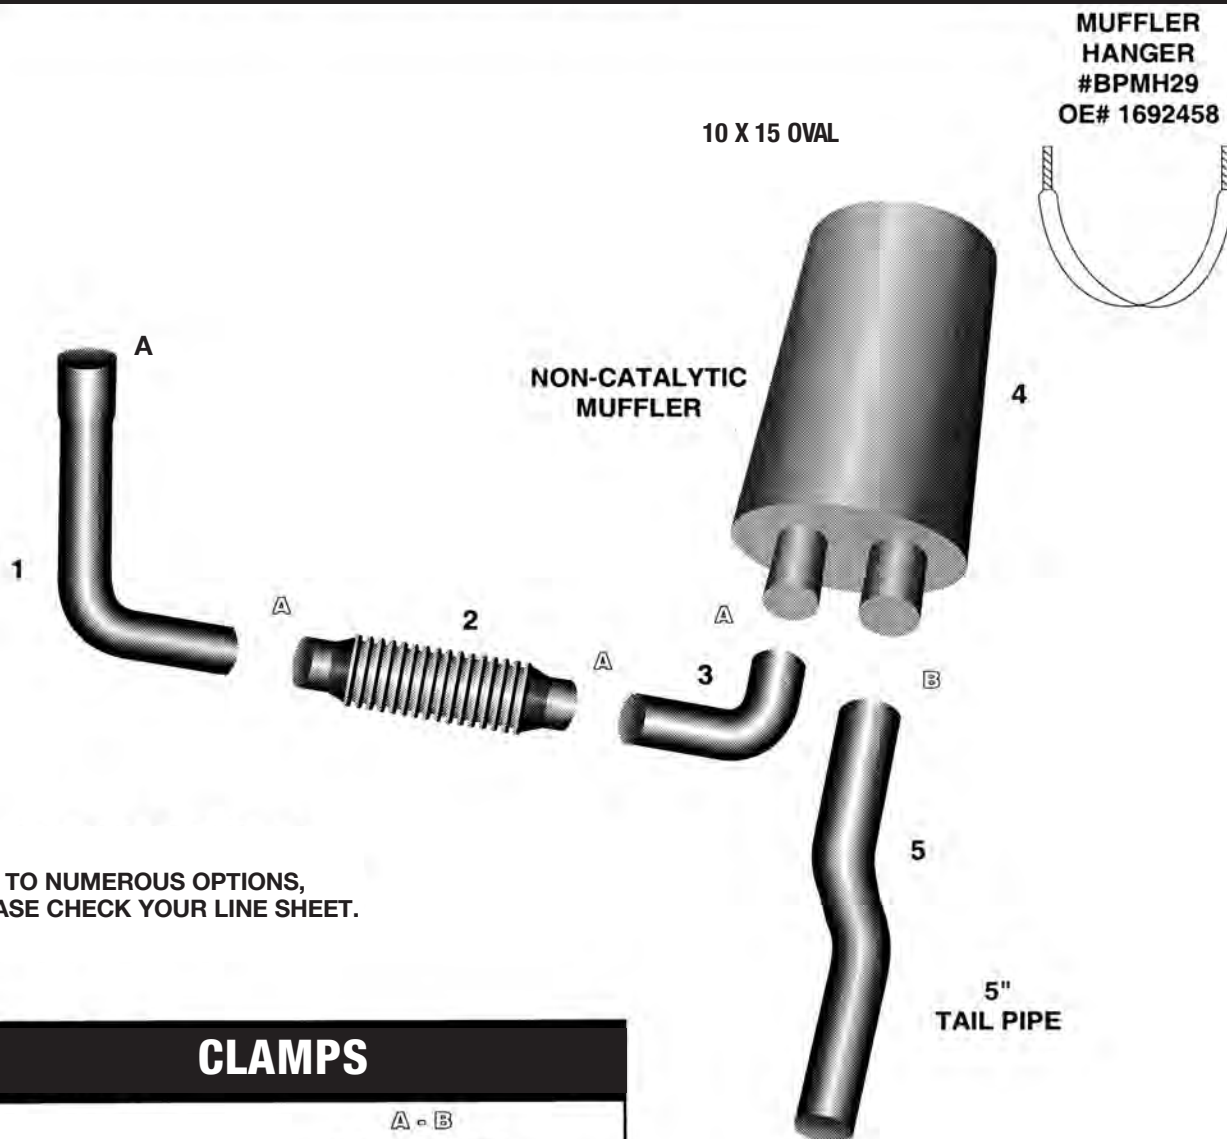

BLUEBIRD EXHAUST SYSTEMS

ALL-AMERICAN 8.3 CUMMINS REAR ENGINE ENDING CSN 991135

DUE TO NUMEROUS OPTIONS,
PLEASE CHECK YOUR LINE SHEET.

CLAMPS

Stainless Clamps
See page ACC 1
for more information

DESCRIPTION	CLAMPS	A - B	
		A - 4"	B - 5"
PART #	FLAT	400SC	500SC
PART #	PRE-FORMED	400SCPF	500SCPF
PART #	U-BOLT	U-400	U-500

OE PART #'S ARE FOR CROSS
REFERENCE PURPOSES ONLY

DESCRIPTION	1 TURBO CONNECTION PIPE	2 BELLOWS PIPE	3 MUFFLER INLET PIPE	4 MUFFLER	5 TAIL PIPE
PART #	BP83T4	SSB40012	BP83MIN4	BP400500RV	BPMOU5NC
BLUEBIRD #	1532225	1124767	1532258	1575836	1532217

AUTO-JET MUFFLER CORP. • UNITED MUFFLER CORP.

U.S. toll free 1-800-247-5391 • Fax 515-224-0727 • website: www.auto-jet.com
Canada toll free 1-866-229-3402 • Fax 519-455-1103 • website: www.unitedmuffler.com