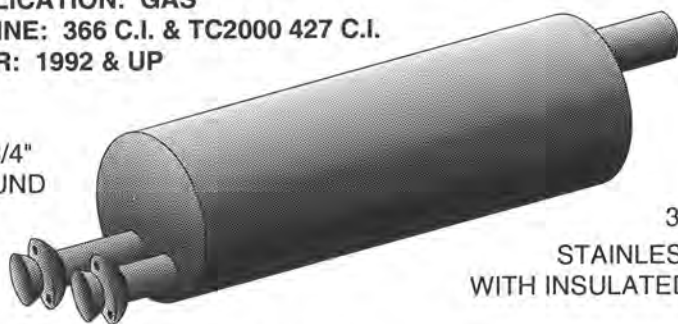

DUAL INLETS - 2-1/2" SOCKET CONNECTION

30" CASE
 STAINLESS STEEL
 WITH INSULATED COVER

3" OUT TO CONVERTER

MUFFLER HANGER

#GM875MH

AUTO-JET MUFFLER CORP. • UNITED MUFFLER CORP.

U.S. toll free 1-800-247-5391 • Fax 515-224-0727 • website: www.auto-jet.com
 Canada toll free 1-866-229-3402 • Fax 519-455-1103 • website: www.unitedmuffler.com