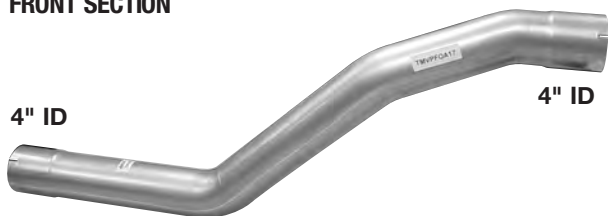

1997-UP THOMAS MVP E-F

2007 & UP SPRING SUSPENSION OVERAXLE TAILPIPE

FRONT SECTION

4" ID

4" ID

PART # TMVPFOA17
OE# 126017