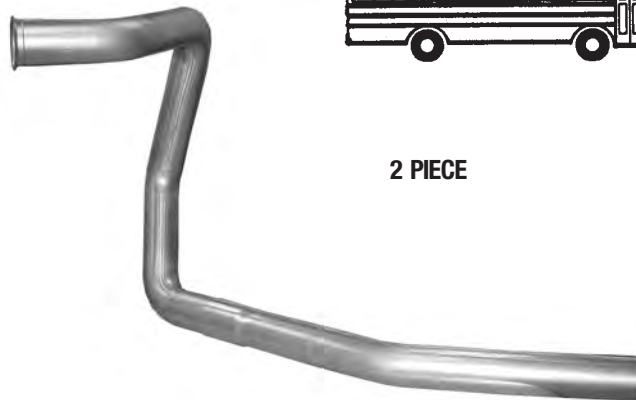

2004 - UP REAR ENGINE VT365

2 PIECE

PART # T365RE
OE # 3593687C1