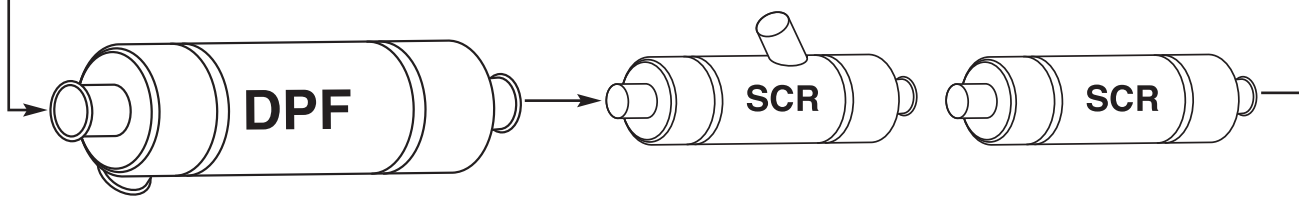

BLUEBIRD EXHAUST SYSTEMS

2010 & UP FE 6.7 LITRE CUMMINS AIR SUSPENSION

V-CLAMP
PART # 3116VCL

SEE DPF SECTION
DPF HANGERS
PART# 9.63MHTORCA
O.E.# 00108778

SCR = SELECTIVE
CATALYTIC
REDUCTION