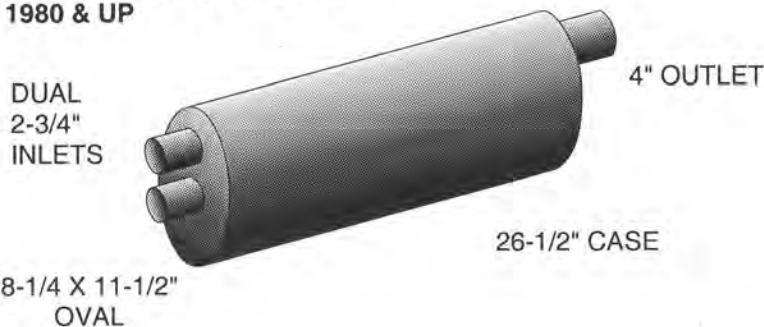

1980-UP NAVISTAR SCHOOL BUS MUFFLERS

AUTO-JET PART NO.: 2275400HDA
APPLICATION: DIESEL
ENGINE: 9.0 - 7.3 - 6.9 & 3208 CAT.
YEAR: 1980 & UP