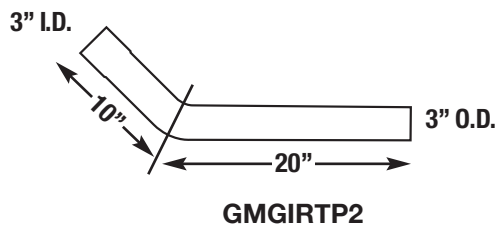

AUTO-JET MUFFLER CORP. • UNITED MUFFLER CORP.

U.S. toll free 1-800-247-5391 • Fax 515-224-0727 • website: www.auto-jet.com
Canada toll free 1-866-229-3402 • Fax 519-455-1103 • website: www.unitedmuffler.com

GM 10