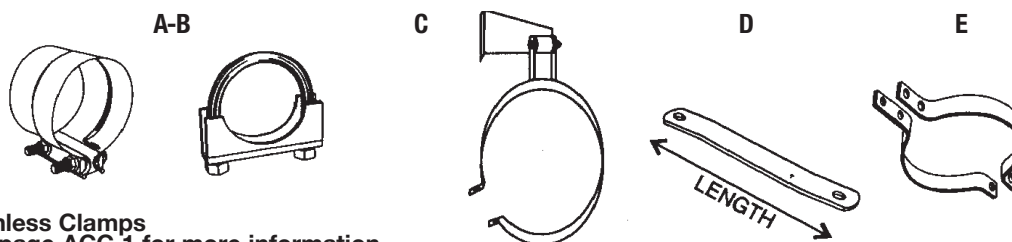

ACCESSORIES

Stainless Clamps
See page ACC 1 for more information

DESCRIPTION	CLAMPS		MUFFLER HANGERS C	LINKS D	PIPE HANGERS E	
	A - 3-1/2"	B - 4"				
PART #	FLAT	350SC	400SC	OVMIHRE	D-1: LINK 1 5"	400PH2PC
PART #	PRE-FORMED	350SCPF	400SCPF		D-2: LINK2 5-3/4"	O.E.#
PART #	U-BOLT	U-350	U-400		D-3: LINK3 6-3/4"	3562460C2

AUTO-JET MUFFLER CORP. • UNITED MUFFLER CORP.

U.S. toll free 1-800-247-5391 • Fax 515-224-0727 • website: www.auto-jet.com
Canada toll free 1-866-229-3402 • Fax 519-455-1103 • website: www.unitedmuffler.com