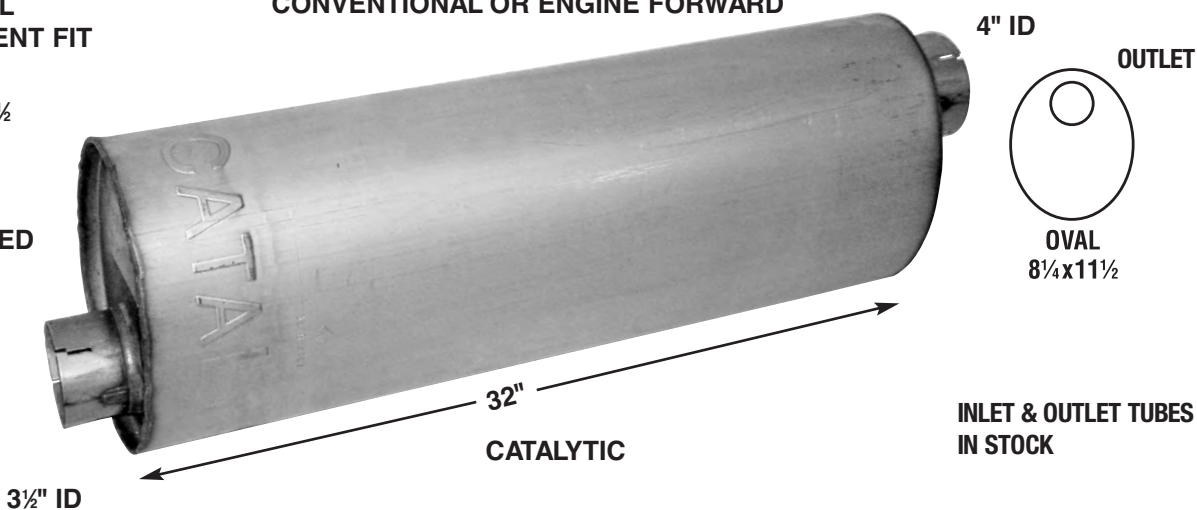

SCHOOL BUS EXHAUST SYSTEMS

CAT/MUFFLER

INTERNATIONAL CATALYTIC MUFFLERS

2005 & UP CE

ORIGINAL
EQUIPMENT FIT

CONVENTIONAL OR ENGINE FORWARD

8¼x11½
Oval

E.P.A.
APPROVED