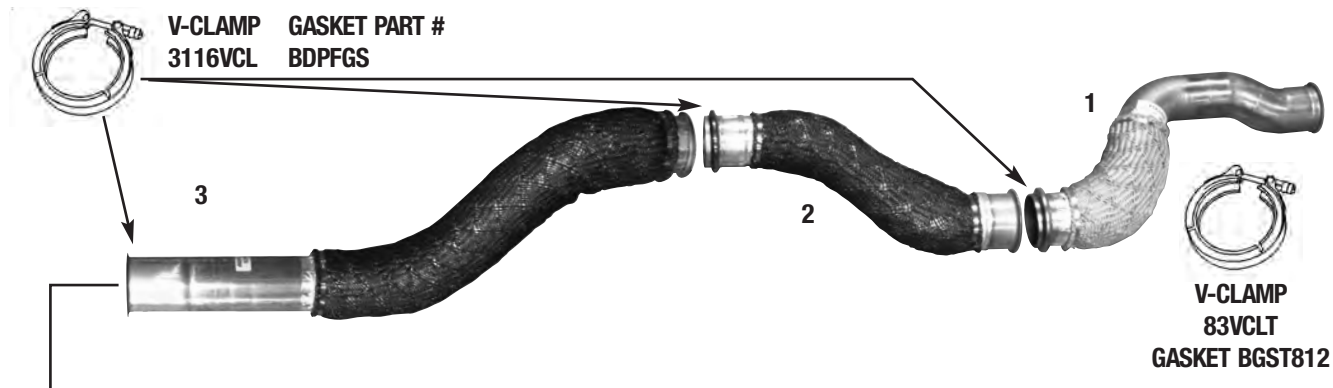

BLUEBIRD ALL-AMERICAN SYSTEM

2007 & UP ENGINE FORWARD CUMMINS ISB 6.7 LITRE

4 (MEASURE)