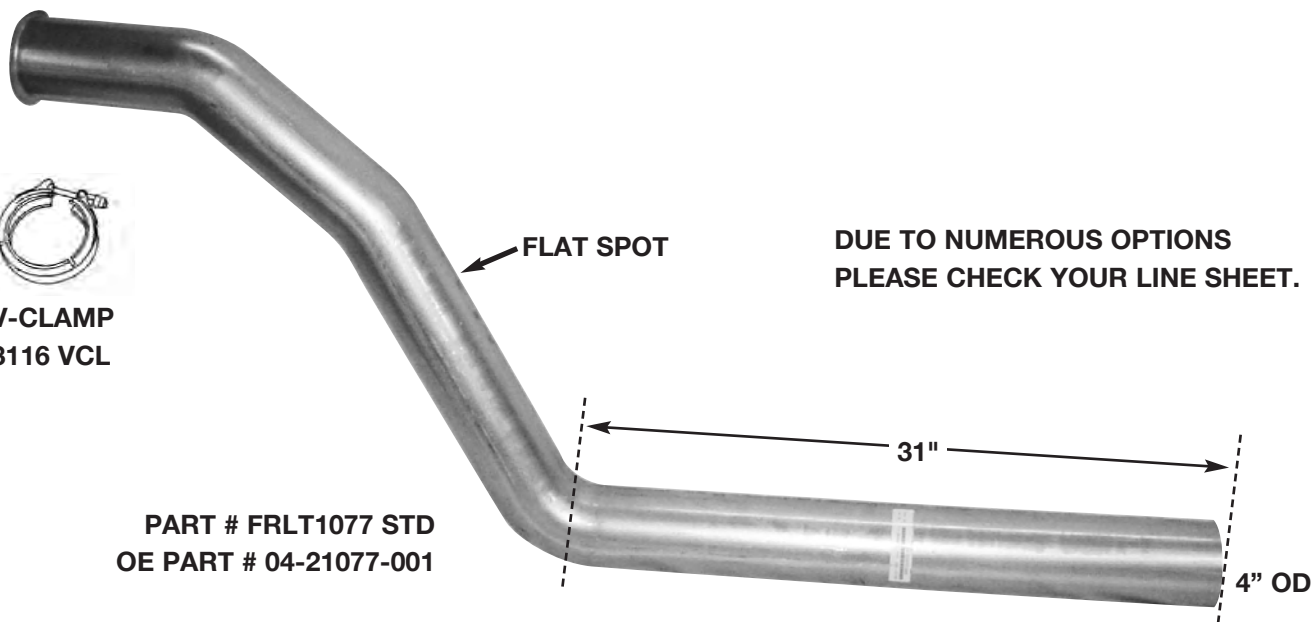

3126 CATERPILLAR STANDARD TRANSMISSION

V-CLAMP
3116 VCL