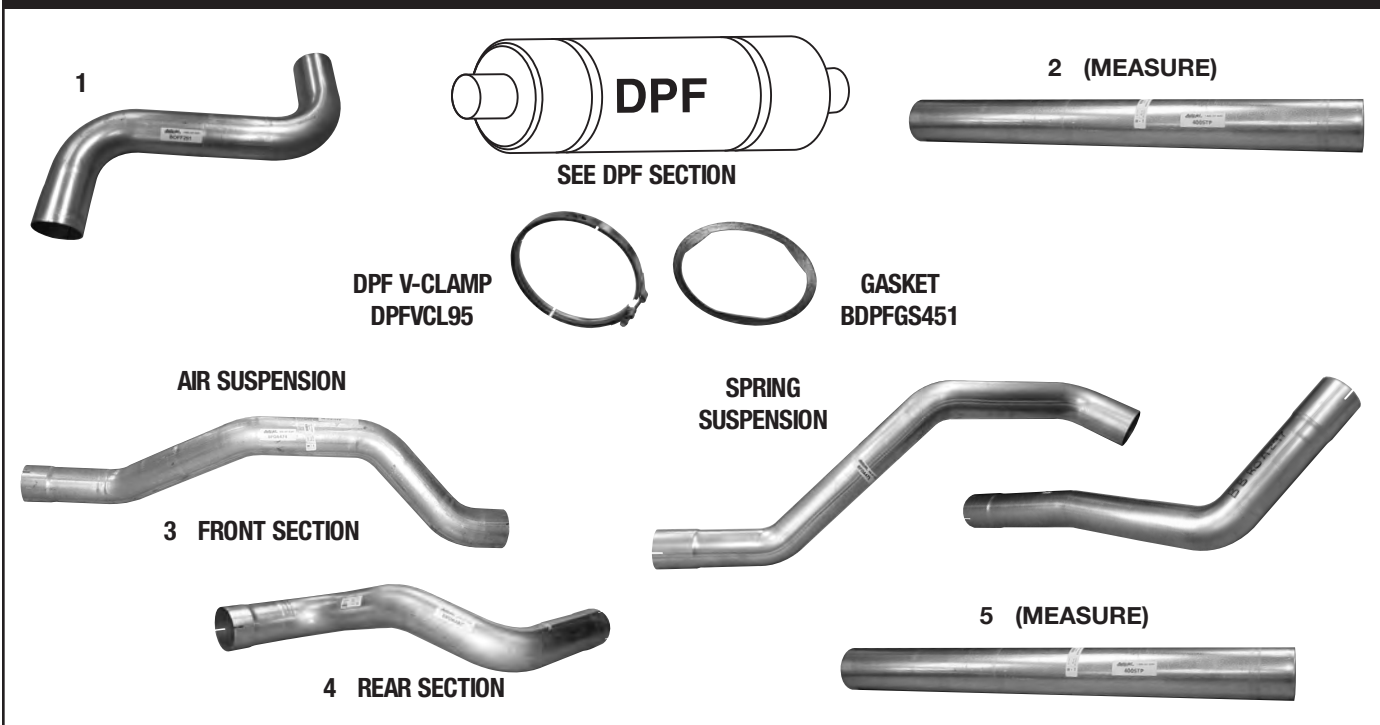

BLUEBIRD ALL-AMERICAN EXHAUST SYSTEM

2010 TO 2018 D-3 PIPES

	1 OFFSET	2 STRAIGHT PIPE	3 FRONT OVERAXLE	4 REAR SECTION	5 STRAIGHT PIPE
PART #	BDOFF251	400STP	(AIR SUSP.) BFOA474	(AIR SUSP.) BROA487	400STP
O.E. PART #	10012251		10011474	10011487	
PART #			(SPRING SUSP.) BFOA475	(SPRING SUSP.) BROA297	
O.E. PART #			10011475	000085297