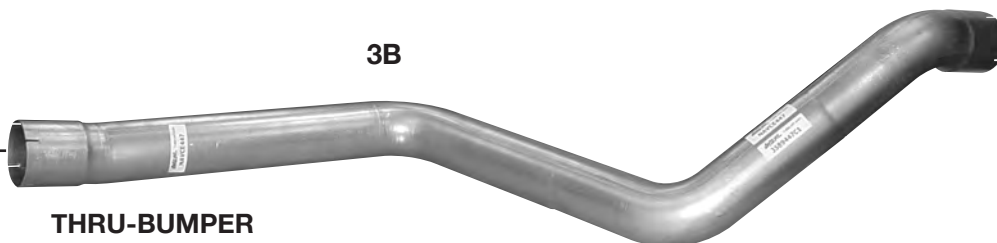

THRU-BUMPER

4 (4" TUBE)