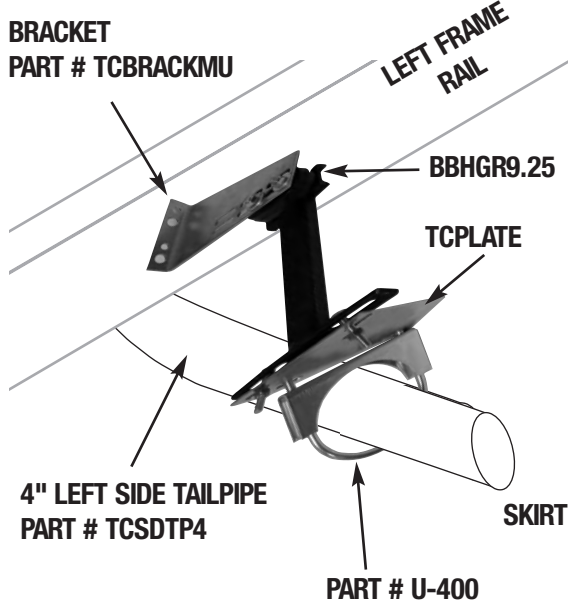

TAILPIPE HANGER ASSEMBLY

TC2000 SIDE DISCHARGE