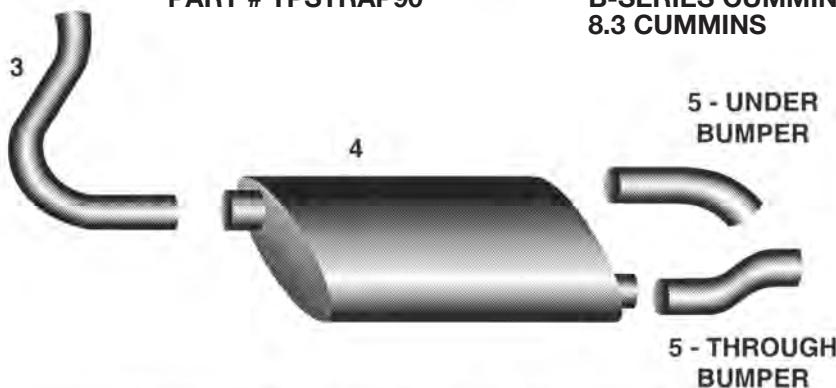

DESCRIPTION	1	2	3 - FLEX TO	4	5 - TAIL PIPE		6
	TURBO PIPE	FLEX TUBE	MUFFLER		THROUGH BUMPER	UNDER BUMPER	
1990 3116 CAT. PART #	TP3116T (OE# 62240391)	FLEX40012	TP3116FM	TP4001015	TPTP90TB	TPTP90UB	3116VCLT
1991-UP 3116 CAT. PART #	TP3116T91 (OE# 62240413)	FLEX40012	TP3116FM	TP4001015	TPTP90TB	TPTP90UB	3116VCLT
6BTA CUMMINS PART #	TP6BT	FLEX40012	TP6BFM	TP4001015	TPTP90TB	TPTP90UB	TCVCL
8.3 CUMMINS PART #	TP83T	FLEX40012	TP83FM	TP4001015	TPTP90TB	TPTP90UB	83VCLT

AUTO-JET MUFFLER CORP. • UNITED MUFFLER CORP.

U.S. toll free 1-800-247-5391 • Fax 515-224-0727 • website: www.auto-jet.com
Canada toll free 1-866-229-3402 • Fax 519-455-1103 • website: www.unitedmuffler.com