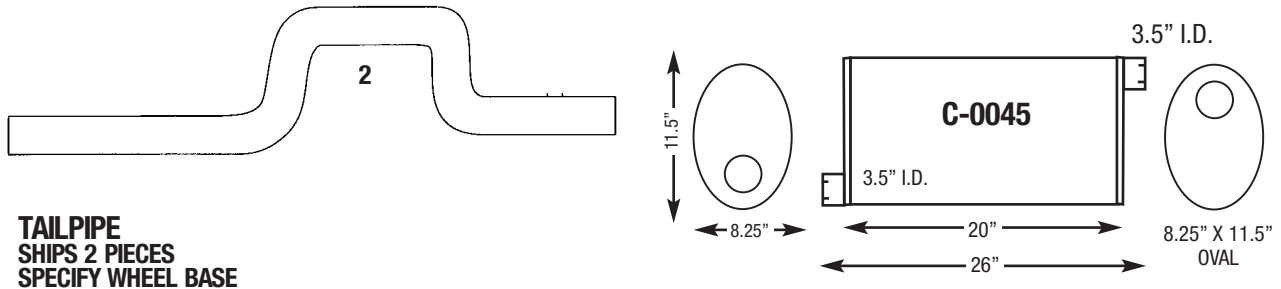

1999 & UP E-350 VAN 7.3 LITRE POWER STROKE DIESEL

DESCRIPTION	1 MUFFLER	2 TAILPIPE	3 STAINLESS CLAMPS
PART #	C-0045	FORD350TP (RIGHT SIDE EXIT) FORD350TPOR (EXIT OUT REAR)	3-1/2" -350SC (2 REQUIRED)