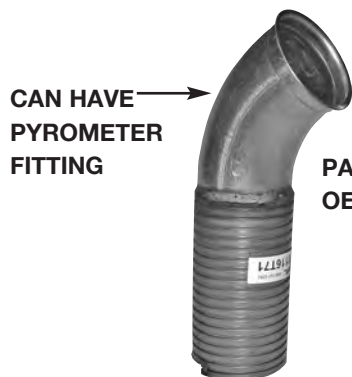

THOMAS REAR ENGINE

1994-UP THOMAS PUSHER 3116 CAT. WITH CATALYST MUFFLER

3RD TURBO PIPE OPTION

CAN HAVE
PYROMETER
FITTING

PART # TP3116T71
OE PART # 6224-0671