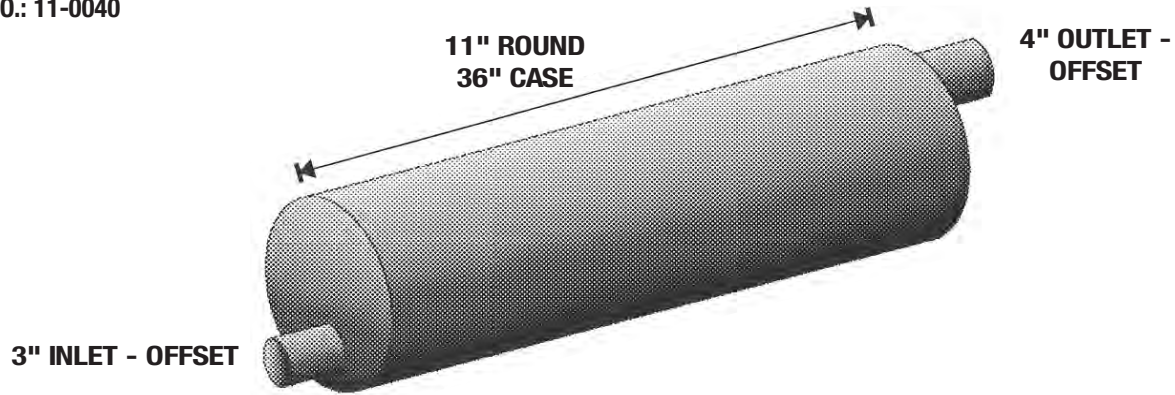

MUFFLERS

FREIGHTLINER

ENGINE: DIESEL B-SERIES CUMMINS MERCEDES 4 CYL
YEAR: 1998-UP
PART NO.: 11-0040

HEAVY DUTY ALUMINIZED WELDED STEEL

FREIGHTLINER

ENGINE: DIESEL 3126 CAT.
YEAR: 1998-UP
6 CYL MERCEDES
PART NO.: 11-0005