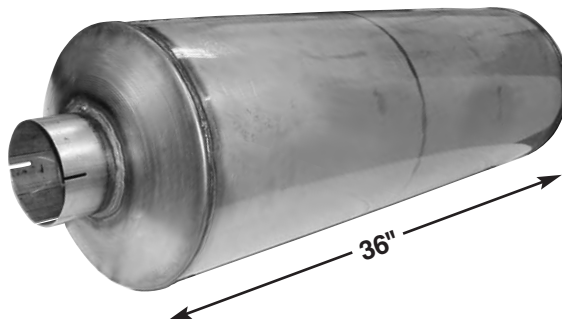

GMC - BLUE BIRD CATALYTIC MUFFLER

ENGINE 3126 CATERPILLAR

REQUIRES
(2) 11MH TORCA
MUFFLER HANGERS

E.P.A. APPROVED

MATERIAL
409 STAINLESS STEEL

AUTO-JET PART # 400CATCTR
OE PART # 15982889

OE PART #'S ARE FOR CROSS REFERENCE ONLY

NOTE: CATALYTIC MUFFLERS ARE APPROVED FOR
ENGINES = TO OR < 250 H.P.

AUTO-JET MUFFLER CORP. • UNITED MUFFLER CORP.

U.S. toll free 1-800-247-5391 • Fax 515-224-0727 • website: www.auto-jet.com
Canada toll free 1-866-229-3402 • Fax 519-455-1103 • website: www.unitedmuffler.com

CAT/MUF 4