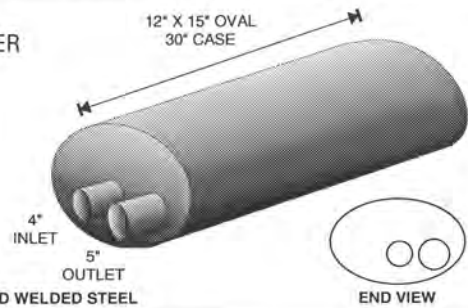

BLUEBIRD PUSHER

APPLICATION:
BLUEBIRD PUSHER
ENGINE:
3126 CAT.
8.3 CUMMINS
YEAR:
1999-UP
PART NO.:
BP400500RV99
HEAVY DUTY ALUMINIZED WELDED STEEL