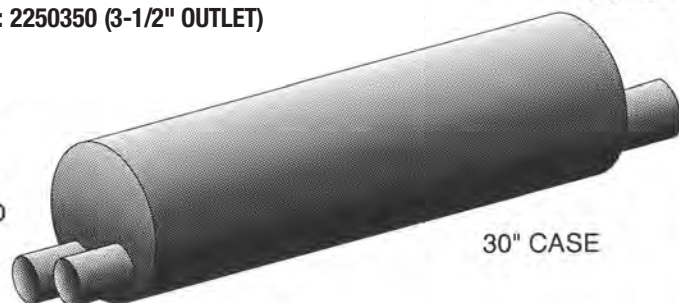

MUFFLERS

1999-UP FORD VAN MUFFLERS

AUTO-JET PART NO.: C-0045
APPLICATION: DIESEL
ENGINE: 7.3 LITRES
YEARS: 1999 & UP

3-1/2" INLET - OFFSET

1983-92 FORD BUS MUFFLERS

AUTO-JET PART NO.: 11-0005 ALSO 40082FHDA
APPLICATION: DIESEL
ENGINE: 8.2 - 6.6 - 7.8 LITRES
YEARS: 1983 TO 1992

11" ROUND

MUFFLER HANGER
11" ROUND

#FORD11MH

1992-UP FORD BUS MUFFLERS

AUTO-JET PART NO.: 2250275 (2-3/4" OUTLET)
APPLICATION: GAS 370 C.I. & 429 C.I.
YEARS: 1979 TO 1991
AUTO-JET PART NO.: 2250350 (3-1/2" OUTLET)
APPLICATION: SAME
YEARS: 1992 & UP

8-1/2" ROUND

MUFFLER HANGER

#850MH

AUTO-JET MUFFLER CORP. • UNITED MUFFLER CORP.

U.S. toll free 1-800-247-5391 • Fax 515-224-0727 • website: www.auto-jet.com
Canada toll free 1-866-229-3402 • Fax 519-455-1103 • website: www.unitedmuffler.com

CAT/MUF 7