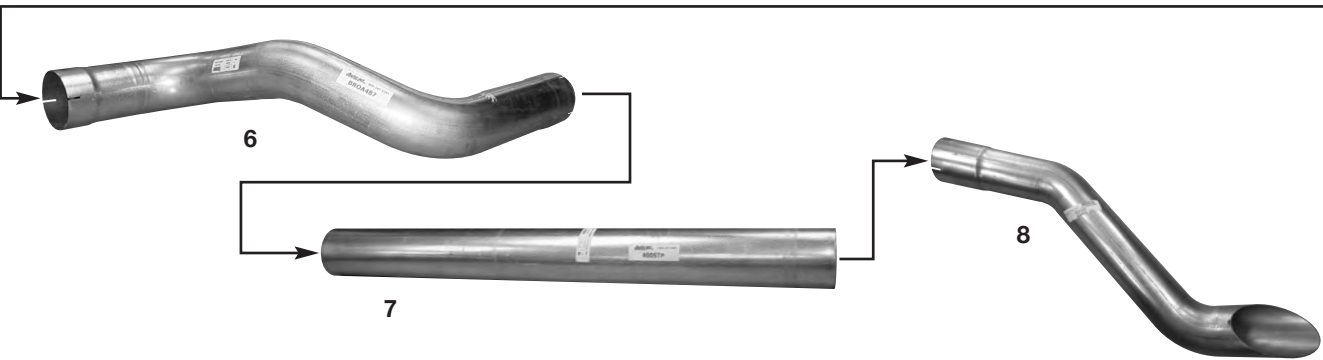

BLUEBIRD EXHAUST SYSTEMS

2010 & UP FE 6.7 LITRE CUMMINS AIR SUSPENSION

V-CLAMP
PART # 3116VCL

SEE DPF SECTION
DPF HANGERS
PART# 9.63MHTORCA
O.E.# 00108778

SCR = SELECTIVE
CATALYTIC
REDUCTION

DESCRIPTION	1	2	3	5	6	7	8	9
PART#	BDPFT101	BDPF455	BDPF617	400STP	BFOA474	BROA487	400STP	BTP424
O.E. PART #	10012101	00118224	1001617	MEASURE	1011474	1011487	MEASURE	00126424