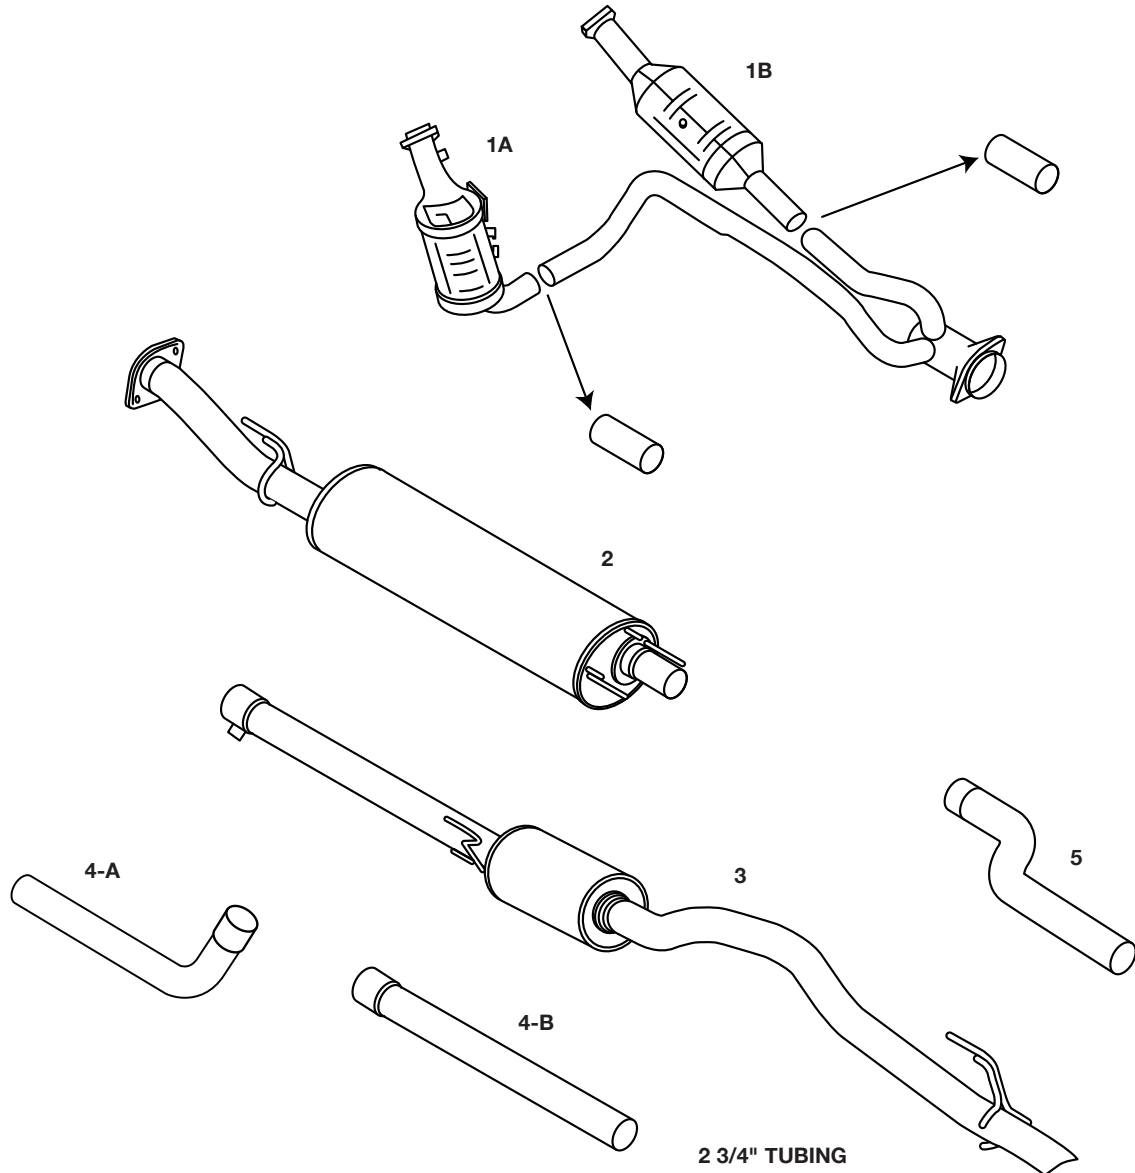

FORD EXHAUST SYSTEM

2014 & UP FORD EXPRESS TRANSIT SCHOOL BUS VAN

DESCRIPTION	1 A & B FRONT MANIFOLD PIPE W/CONVERTER	2 MUFFLER ASSEMBLY	3 TAIL PIPE W/RESONATOR	4 REAR TAIL PIPE OUTSIDE	5 REAR TAIL PIPE OUT REAR
PART #	1A (AVAILABLE SOON)	FTM5230	FORDTP5202	A: GIR0037	GIR0060
O.E. PART #	LEFT SIDE CK42-5E212-B	CK42-5230-E	CK42-5202-D	90° BEND	OFFSET
	1B (AVAILABLE SOON)		156" W.B.	B: GIR0035	
	RIGHT SIDE CK42-5E212-D			STRAIGHT	

AUTO-JET MUFFLER CORP. • UNITED MUFFLER CORP.

U.S. toll free 1-800-247-5391 • Fax 515-224-0727 • website: www.auto-jet.com
Canada toll free 1-866-229-3402 • Fax 519-455-1103 • website: www.unitedmuffler.com