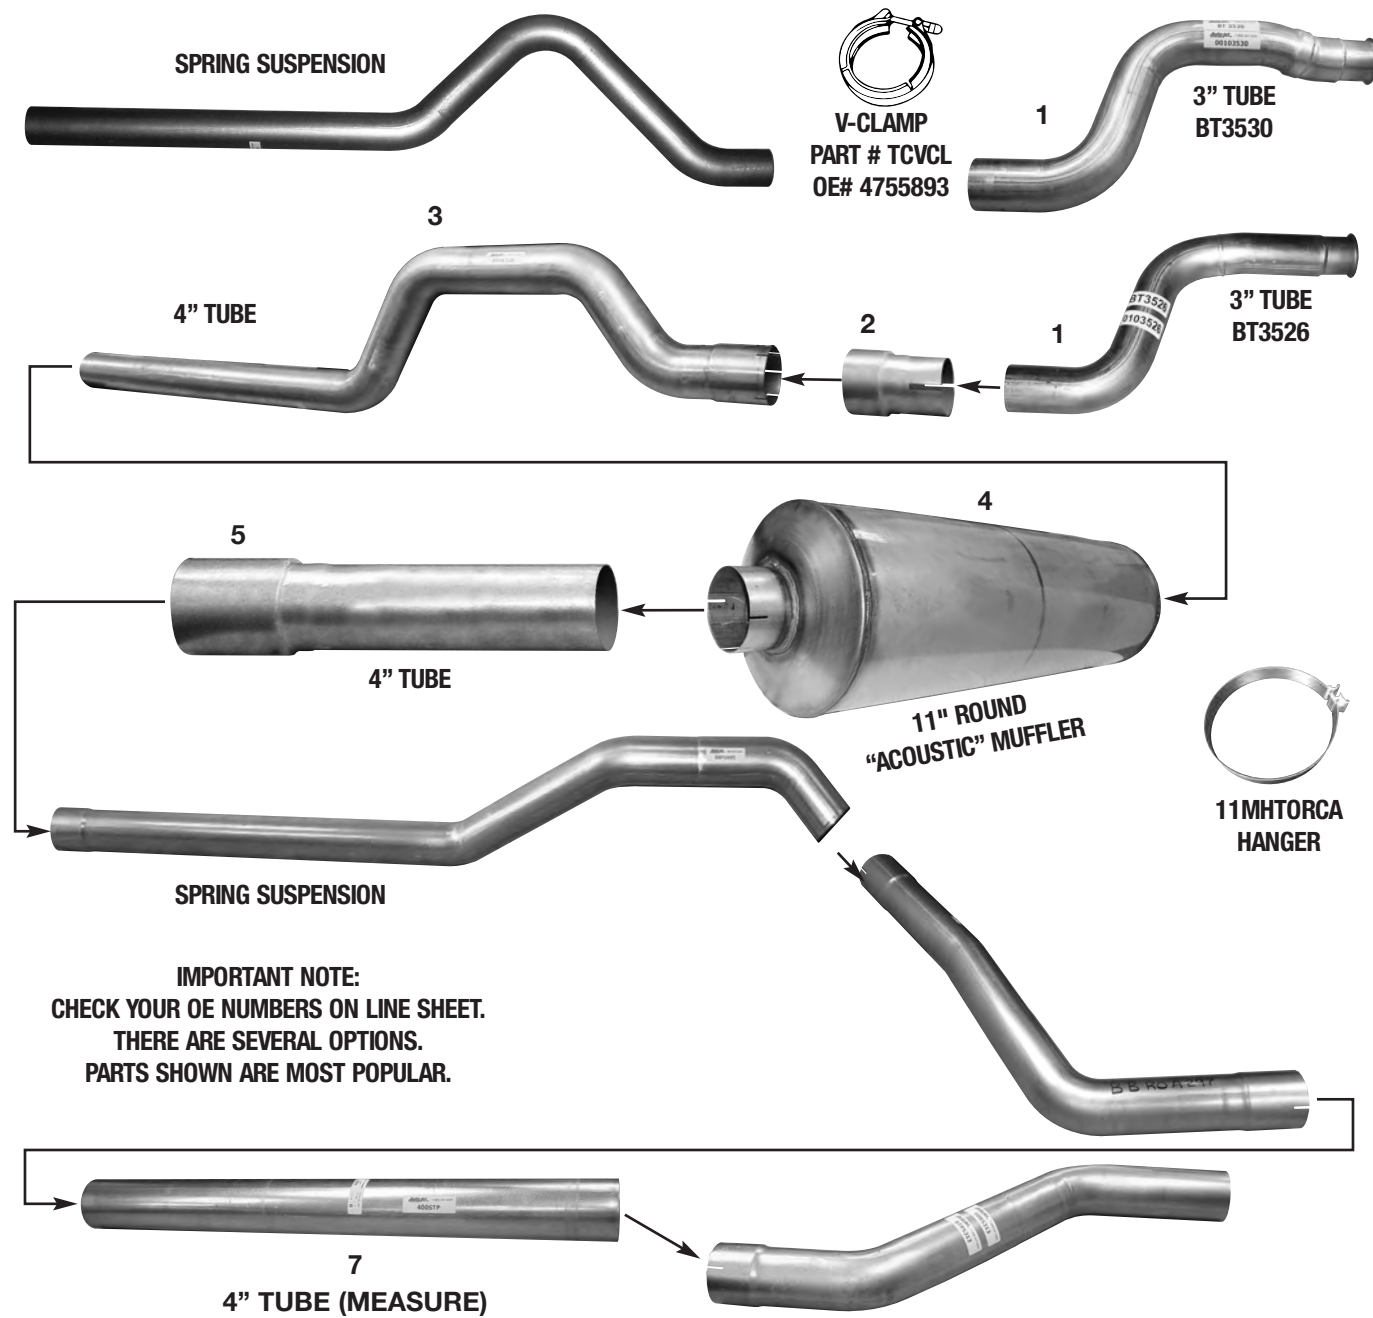

BLUEBIRD VISION ALL-AMERICAN

2006 & UP ENGINE FORWARD BLUE BIRD ISB02

DESC.	1 TURBO PIPE	2 ADAPTER	3 FRONT OVER AXLE	4 MUFFLER	5 STRAIGHT TUBE	6 FRONT SECTION REAR OVER AXLE SPRING AIR	7 REAR SECTION REAR OVER AXLE SPRING AIR	8 STRAIGHT PIPE	9 TAIL PIPE
PART #	BT3530	4" ID - 3" OD	BFOA99	B400860	400STP	BBFOA95	BROA297	400STP	BTP5313
O.E. #	00103530	0100144	00000708	00099860		SEE PAGES BB20	00085297		00085313
PART #	BT3526		BFOA528				SEE PAGES BB21		
O.E.#	00103526		00103528						

AUTO-JET MUFFLER CORP. • UNITED MUFFLER CORP.

U.S. toll free 1-800-247-5391 • Fax 515-224-0727 • website: www.auto-jet.com
Canada toll free 1-866-229-3402 • Fax 519-455-1103 • website: www.unitedmuffler.com