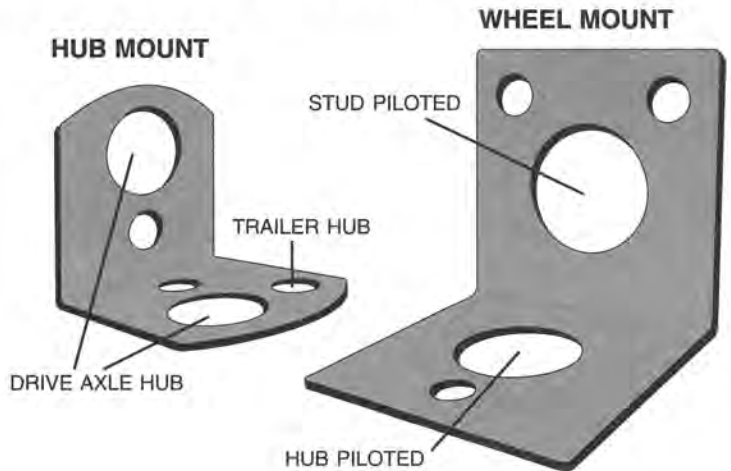

UNIVERSAL MOUNTING BRACKETS SHIPPED WITH EVERY PACKAGE!

BRACKET TYPE	AUTO-JET PART NUMBER
HUB MOUNT	6000-3010
WHEEL MOUNT	6000-3009

AUTO-JET MUFFLER CORP. • UNITED MUFFLER CORP.

U.S. toll free 1-800-247-5391 • Fax 515-224-0727 • website: www.auto-jet.com
Canada toll free 1-866-229-3402 • Fax 519-455-1103 • website: www.unitedmuffler.com