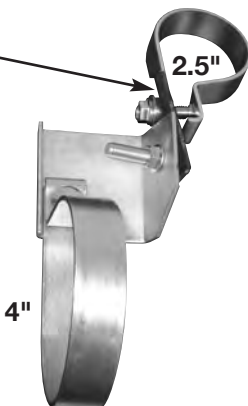

THOMAS & FREIGHTLINER HANGER

HEAVY DUTY
3/4" STRAP

PART# FRLPH921
OE# 147921