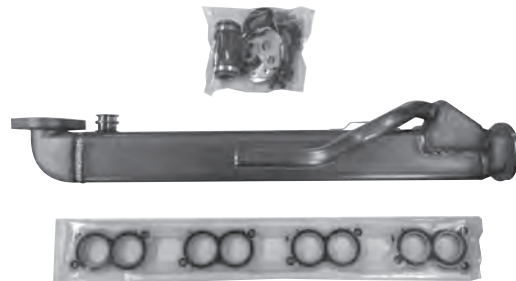

EGR COOLER SYSTEMS

- **HARDWARE INCLUDED**
- **IN STOCK & READY TO SHIP**
- **NO CORE CHARGE**
- **MORE PART NUMBERS AVAILABLE SOON**

ICEGR261

ICEGR733

ICEGR262

ICEGR500

PART#	O.E.#	YEAR	ENGINE
ICEGR261	IC 1876261C98 7090595C91	2008-2010	MAXXFORCE DT
ICEGR262	IC 1876262C95 4307362R91	2008-2010	MAXXFORCE DT
ICEGR733	IC 1871733C95 7848258C92	2004-2009	DT466E HT570 DT570
ICEGR500	FORD 4C3Z-9P456-AA FORD 4C3Z-9P456-AC FORD 4C3Z-9P456-AH FORD 4C3Z-9P456AJ FORD 4C3Z-9P456AF NAVISTAR 1845145C99 ALLIANT POWER AP63446	2004-2010	FORD 6.0L NAVISTAR BT365