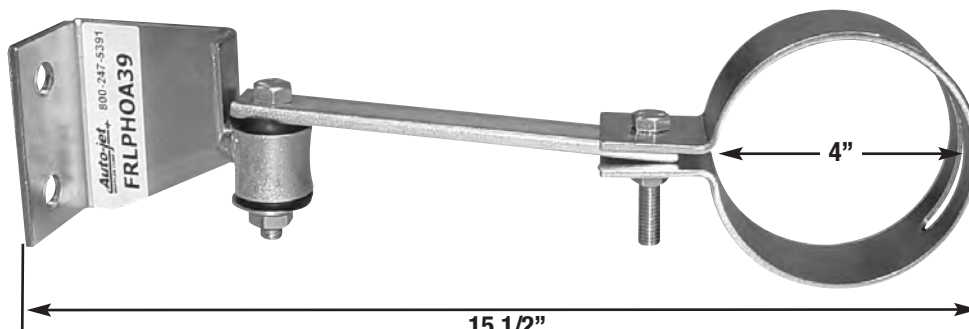

SPRING SUSPENSION

FRAME
BOLT HOLES
VERTICAL

PART # FRLPHOA39
A04-22039-000

15 1/2"
OVER AXLE HANGER