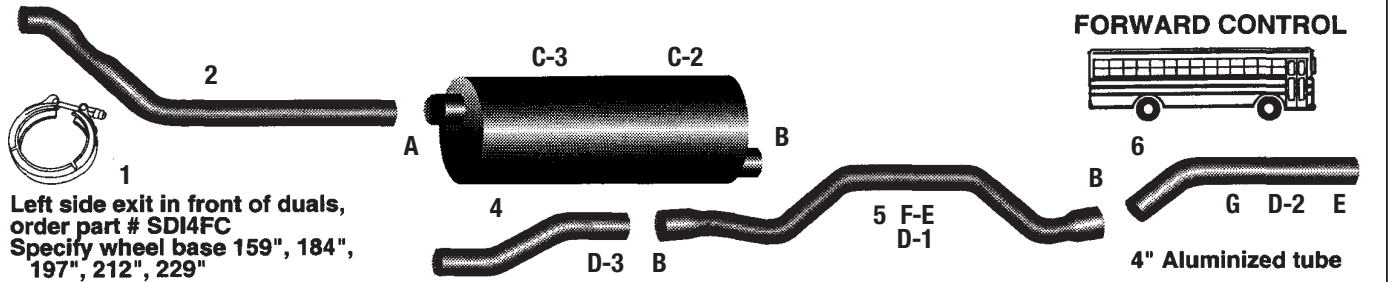

NAVISTAR INTERNATIONAL EXHAUST SYSTEMS

1992-UP NAVISTAR-GENESIS 3900FC & 3000FE

DESCRIPTION	1 V-CLAMP	2 TURBO PIPE	3 MUFFLER	4 FRONT PIPE	5 - OVERAXLE PIPE EXIT RIGHT EXIT LEFT	6 - TAILPIPE EXIT RIGHT EXIT LEFT
PART # - DT360	DT360VCL	360DTFC	350400L	NAVFPFC	IDOA IDOAL	IDTP
PART # - DT466	DT360VCL	466DTFC	350400L	NAVFPFC	IDOA IDOAL	IDTP
NEXT GENERATION DIESEL	DT360VCL	466DTFCNGD OE # 2004922CI	350400L	NAVFPFC	IDOAS IDOAS AIR SUSPENSION	IDTPFCRAS IDTPFCLAS AIR SUSPENSION

OE #'S ARE FOR CROSS REFERENCE ONLY

5 LENGTHS
AVAILABLE

FOR AIR SUSPENSION DRAWINGS SEE PAGE NAV 15 (1998 & UP)