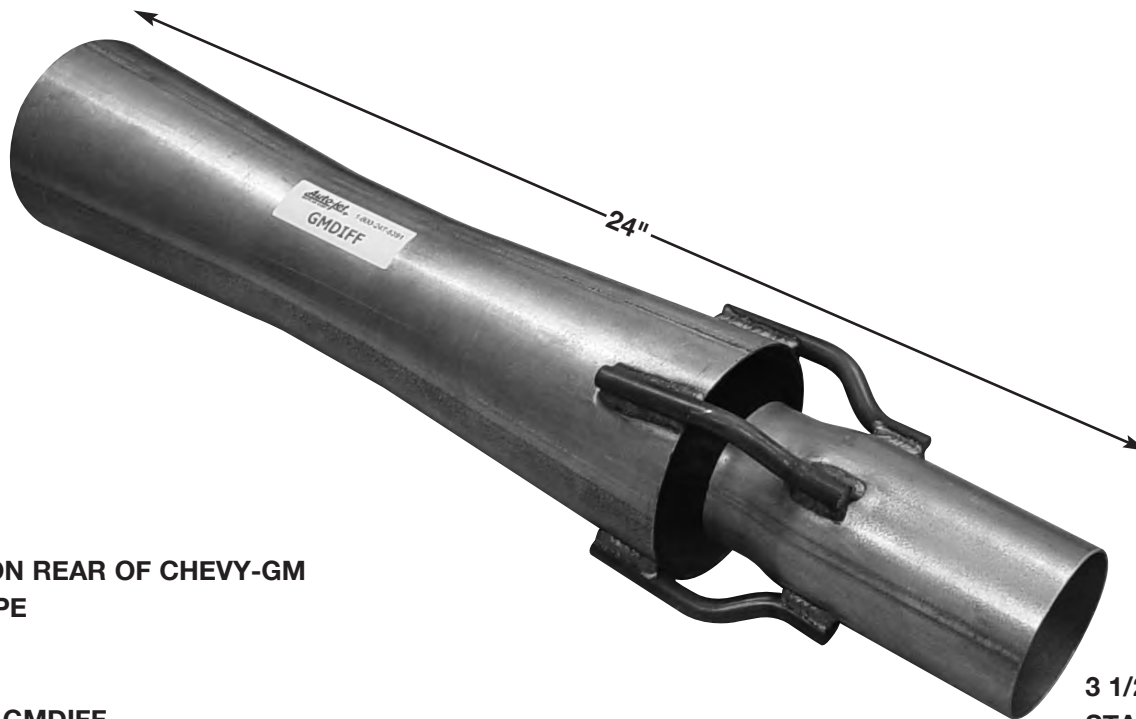

CHEVROLET - GMC DIFFUSER

2007 & UP VAN & LIGHT DUTY TRUCKS

GOES ON REAR OF CHEVY-GM
TAIL PIPE

PART # GMDIFF
O.E. PART # 25996745

3 1/2" ID
STAINLESS
STEEL

AUTO-JET MUFFLER CORP. • UNITED MUFFLER CORP.

U.S. toll free 1-800-247-5391 • Fax 515-224-0727 • website: www.auto-jet.com
Canada toll free 1-866-229-3402 • Fax 519-455-1103 • website: www.unitedmuffler.com

GM 5