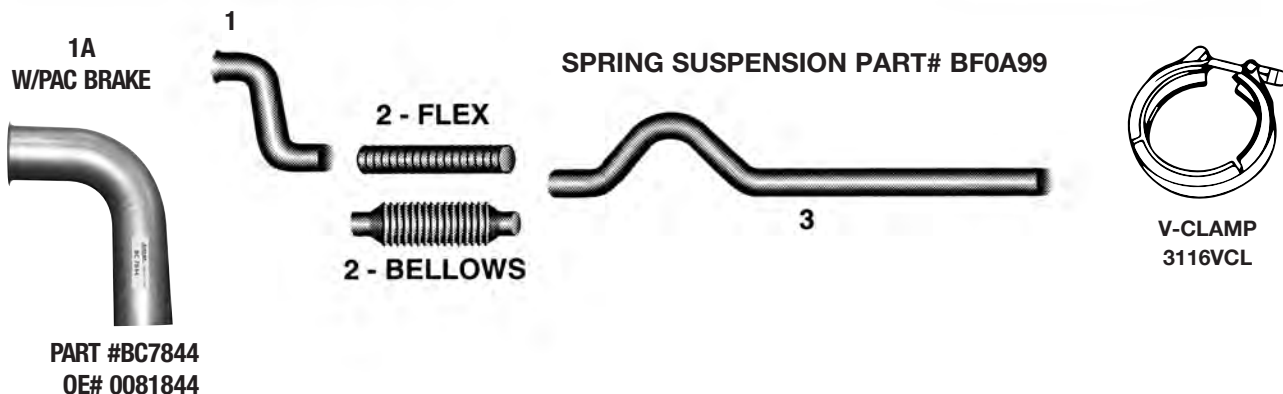

BLUEBIRD EXHAUST SYSTEMS

2005-UP BLUEBIRD ALL-AMERICAN PULLER, CAT. 3126 & C7

DUE TO NUMEROUS OPTIONS,
PLEASE CHECK YOUR LINE SHEET.

FOR: SIDE DISCHARGE TAIL PIPE SEE PAGE BB 27

OE PART #'S ARE FOR CROSS REFERENCE PURPOSES ONLY