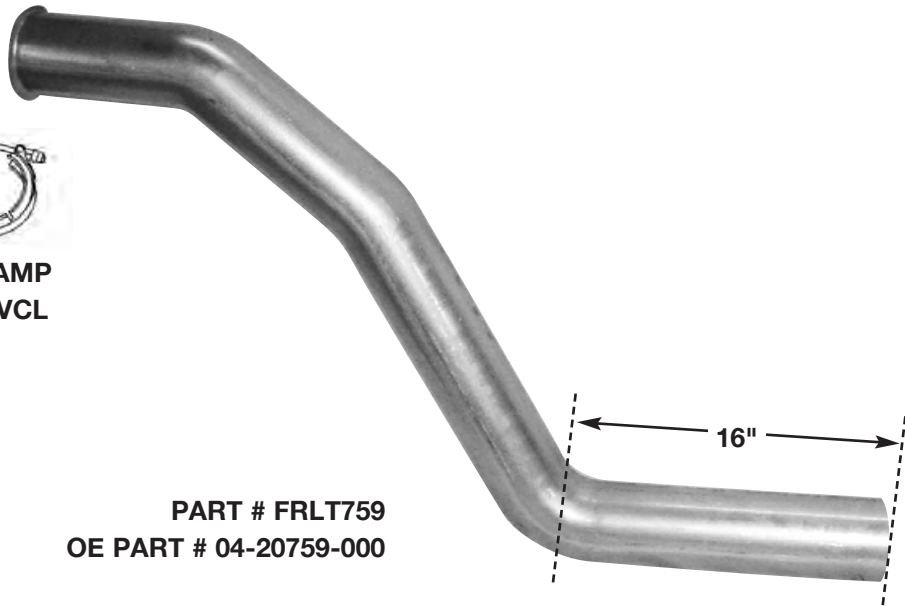

OE PART #'S ARE FOR CROSS REFERENCE PURPOSES ONLY

PART # FRL550T
OE PART # 04-19550-000

3126 CATERPILLAR

V-CLAMP
3116 VCL

PART # FRLT759
OE PART # 04-20759-000

CENTER INLET
MUFFLER
15³/₄" SHORTER THAN
FRLT1077