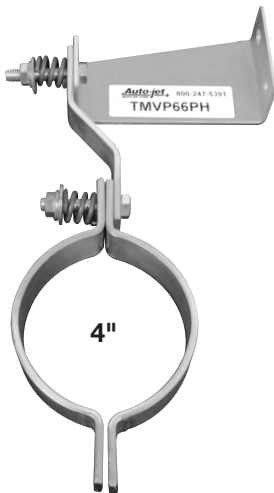

THOMAS HANGERS

THOMAS HANGERS

OE PART #'S ARE FOR CROSS
REFERENCE PURPOSES ONLY

PART# TMVP66PH
OE# 147566

PART# TMVP67PH
OE# 147567

THOMAS PUSHER HANGERS

PART# TP812PH4
OE# 135812 & 6123-0632

PART# TP158PH
OE# 135158 & 6224-0474