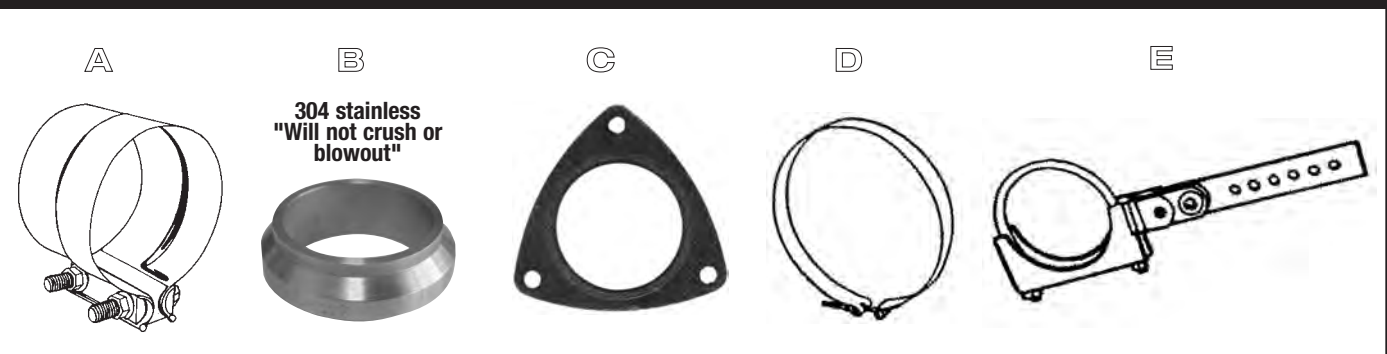

ACCESSORIES

DESCRIPTION	A CLAMPS	B EXHAUST RINGS	C GASKET	D MUFFLER HANGERS	E TAILPIPE HANGERS
PART #	400SCPF	454ER304	GMGS3HOLE	GM875MH	GMHGR4

AUTO-JET MUFFLER CORP. • UNITED MUFFLER CORP.

U.S. toll free 1-800-247-5391 • Fax 515-224-0727 • website: www.auto-jet.com
Canada toll free 1-866-229-3402 • Fax 519-455-1103 • website: www.unitedmuffler.com