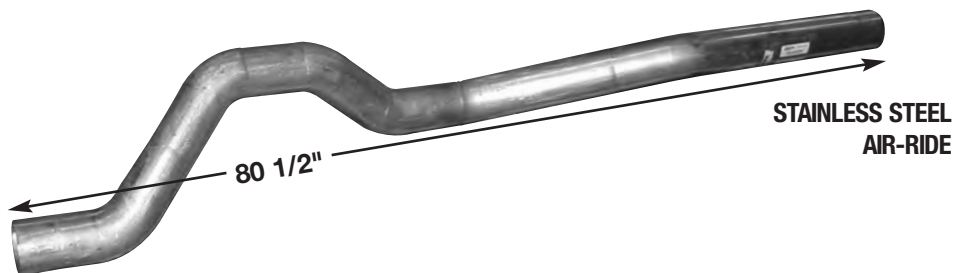

PART # FRLOA938
OE# 04-24938-000
04-25199-000
5 BENDS