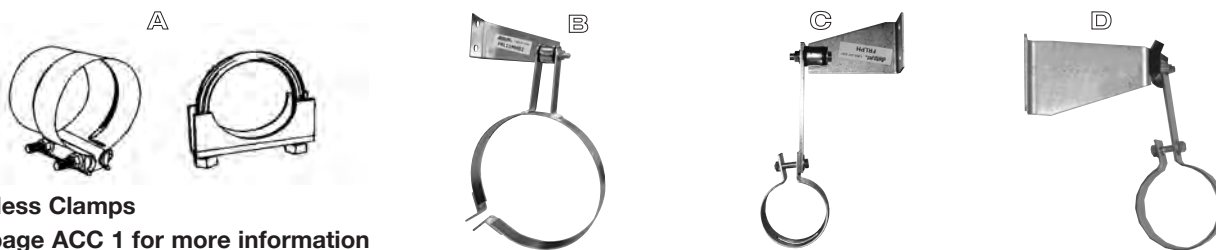

ACCESSORIES

Stainless Clamps

See page ACC 1 for more information

DESCRIPTION	CLAMPS		PART #	B MUFFLER HANGERS	C HANGERS	D - OVERAXLE PIPE HANGER AIR RIDE
PART #	FLAT	A -4" 400SCEZ		FRL11MH02	FRLPH	FRLPHOAR02
PART #	PRE-FORMED	400SCPF				
PART #	U-BOLT	U-400				