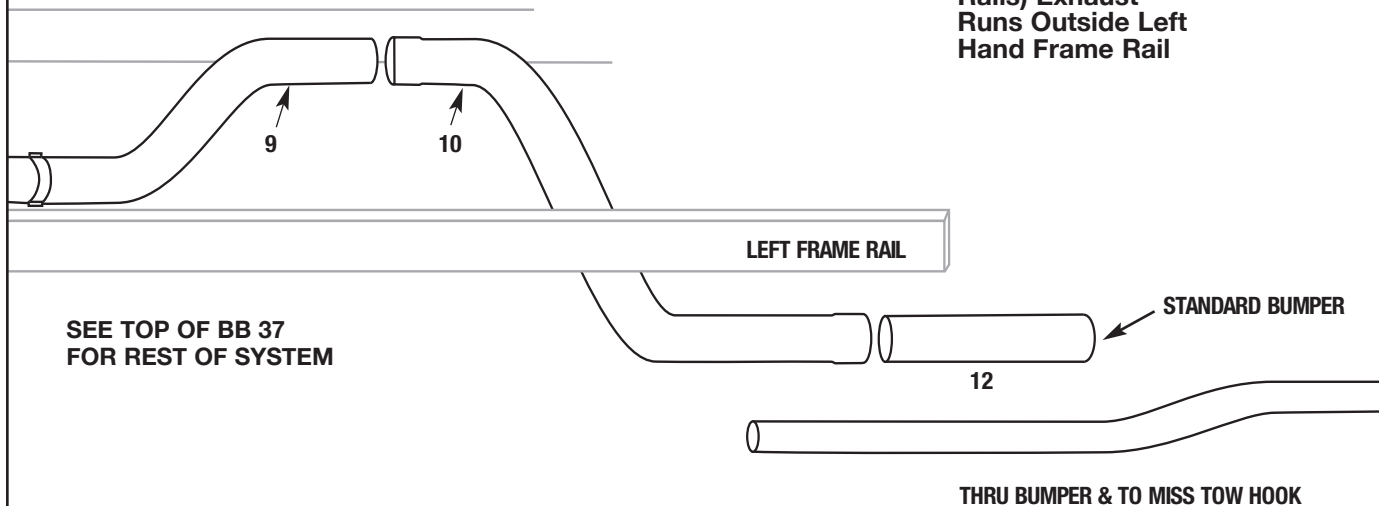

TC2000 EXHAUST SYSTEMS

BLUEBIRD TC 2000 MID MOUNT FUEL TANK OVER REARAXLE & TAILPIPES

SPRING SUSPENSION

Mid-Mount Fuel Tank (Behind Rear Axle, Between Frame Rails) Exhaust Runs Outside Left Hand Frame Rail

DESCRIPTION	9- REAR OVERAXLE FRONT PIPE	10- REAR OVERAXLE REAR PIPE	12-TAIL PIPES SPECIFY 9' OR 12' LONG	
			STANDARD BUMPER STRAIGHT	THRU-BUMPER 2 BEND PIPE
PART #	TCREFOA	TCREROAMM	174" to 215" W.B. TCTPMM9	TCTPTBMM9
O.E.#	01357342 01357359	01469931	237" W.B. TCTPMM12	TCTPTBMM12

AUTO-JET MUFFLER CORP. • UNITED MUFFLER CORP.

U.S. toll free 1-800-247-5391 • Fax 515-224-0727 • website: www.auto-jet.com
Canada toll free 1-866-229-3402 • Fax 519-455-1103 • website: www.unitedmuffler.com