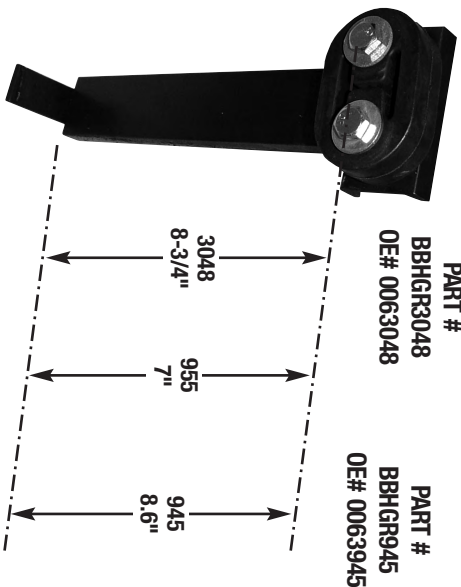

BLUEBIRD ACCESSORIES

HEAVY DUTY CENTER MUFFLER HANGER BRACKET

BLUEBIRD EXHAUST HANGERS

HEAVY DUTY TAIL PIPE MUFFLER HANGERS
O.E. FIT - "WON'T BREAK OR TEAR"

PART #
BBHGR955
OE# 0063955

OE PART #'S ARE FOR CROSS
REFERENCE PURPOSES ONLY

U-BOLT SIZES	5" & 4"	5" & 4"
LENGTH	5-5/8"	9-1/4"
PART #	BBHGR5.62	BBHGR9.25
REPLACES	1977131	1522325
BLUEBIRD #	1620566 1340934 1530963 1949411	1340926