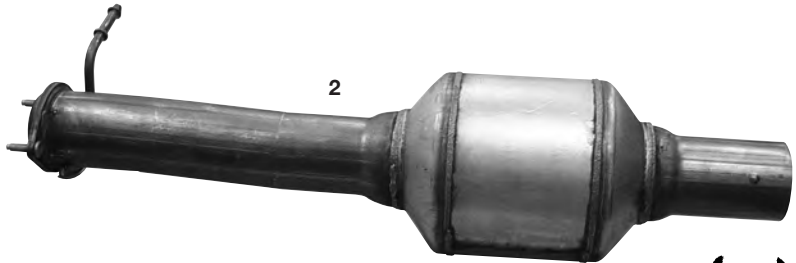

2

OE #'S ARE FOR
CROSS REFERENCE
ONLY

SLY ♥'S FORDS