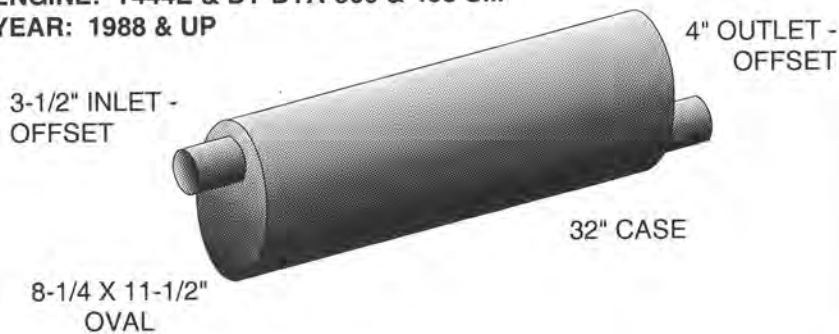

1988-UP NAVISTAR MUFFLERS - CONVENTIONAL & GENESIS CHASSIS

AUTO-JET PART NO.: 350400L
APPLICATION: DIESEL
ENGINE: T444E & DT-DTA-360 & 466 C.I.
YEAR: 1988 & UP