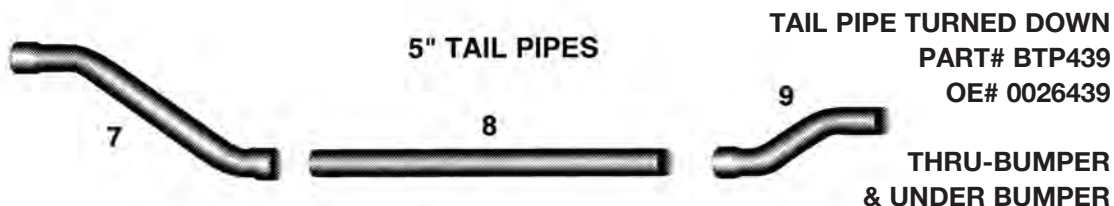

DUE TO NUMEROUS OPTIONS,
PLEASE CHECK YOUR LINE SHEET.

FOR: SIDE DISCHARGE TAIL PIPE SEE PAGE BB 27

OE PART #'S ARE FOR CROSS REFERENCE PURPOSES ONLY

DESCRIPTION	1 TURBO PIPE 3126 CAT. 8.3 CUMMINS		2 FLEXIBLE CONNECTOR FLEX TUBE BELLOWS		3 FRONT OVERAXLE SPRING	4 MUFFLER NON-CATALYST	5 STRAIGHT PIPE 5" SPECIFY WHEEL BASE 190" 211" 232"		
PART #	B3126T99	B83ELT99	FLEX40012	SSB40012	BFOA99	B400500	500STP	500STP	500STP
O.E. PART #	0000707	1935239	1522416	1124767	0000708	1997964	0003564	0003565	0003576
DESCRIPTION	6 REAR OVERAXLE FRONT PIPE SPRING SUSPENSION		7 REAR OVERAXLE REAR PIPE AIR SUSPENSION		8 5" STRAIGHT PIPE		9 TAIL PIPE THRU-BUMPER & UNDER		
PART #	BROAFP99SP		BROAFP99AIR		REOARP99	500STP7		BTP995	
O.E. PART #	0003167		0003166		0003168	0003577 TO 0003581		0003175	

AUTO-JET MUFFLER CORP. • UNITED MUFFLER CORP.

U.S. toll free 1-800-247-5391 • Fax 515-224-0727 • website: www.auto-jet.com
Canada toll free 1-866-229-3402 • Fax 519-455-1103 • website: www.unitedmuffler.com