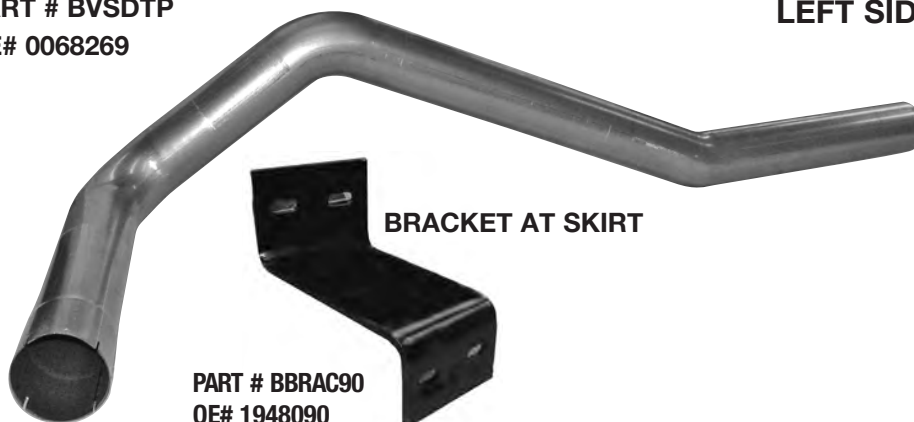

PART # BBRAC90
OE# 1948090

BRACKET AT SKIRT

PART # BBHGR5.62

AUTO-JET MUFFLER CORP. • UNITED MUFFLER CORP.

U.S. toll free 1-800-247-5391 • Fax 515-224-0727 • website: www.auto-jet.com
Canada toll free 1-866-229-3402 • Fax 519-455-1103 • website: www.unitedmuffler.com