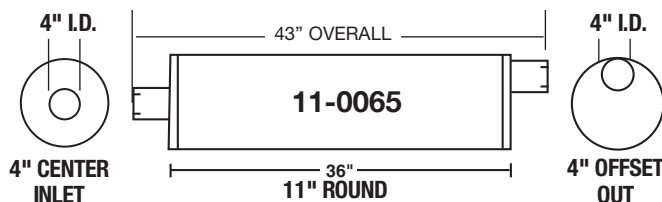

36" CASE, 11" ROUND

MUFFLER PART # 11-0005

MUFFLER HANGERS

MUFFLER HANGERS

C

FRL11MH

AUTO-JET MUFFLER CORP. • UNITED MUFFLER CORP.

U.S. toll free 1-800-247-5391 • Fax 515-224-0727 • website: www.auto-jet.com
Canada toll free 1-866-229-3402 • Fax 519-455-1103 • website: www.unitedmuffler.com