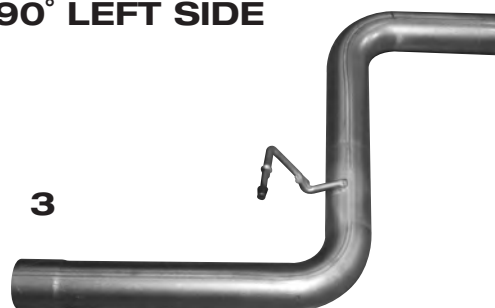

FORD 5

SCHOOL BUS EXHAUST SYSTEMS

GMC - CHEVROLET EXHAUST SYSTEMS

MICRO BIRD 2009 & UP GMC 3500 6.0 LITRE DUAL REAR WHEEL VAN

SYSTEM AFTER Y-PIPE

90° LEFT SIDE

DESCRIPTION	1 MUFFLER	2 REAR OVERAXLE	3 TAIL PIPE
PART #	C-0067	GMTP942	GMTP942EXT