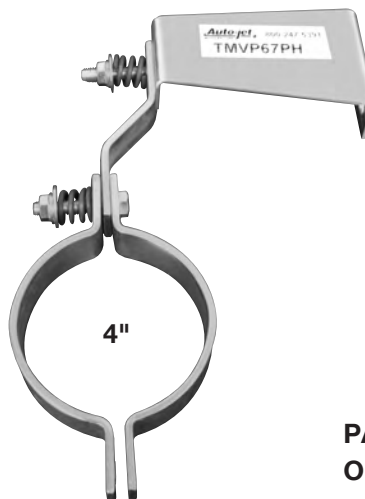

THOMAS HANGERS

THOMAS HANGERS

OE PART #'S ARE FOR CROSS
REFERENCE PURPOSES ONLY

PART# TMVP66PH
OE# 147566

PART# TMVP67PH
OE# 147567

THOMAS PUSHER HANGERS

PART# TP812PH4
OE# 135812 & 6123-0632

PART# TP158PH
OE# 135158 & 6224-0474