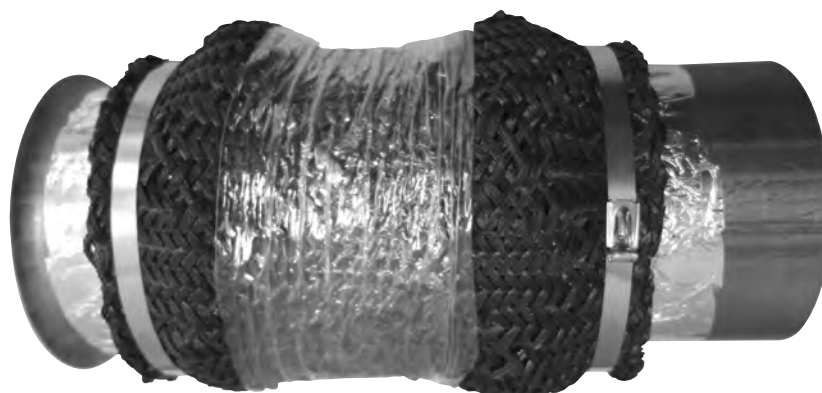

2012 & UP THOMAS FLAT EFX 6.7 LITRE CUMMINS

NEW

1

← 16" →

4" ID

2

4" ID

3