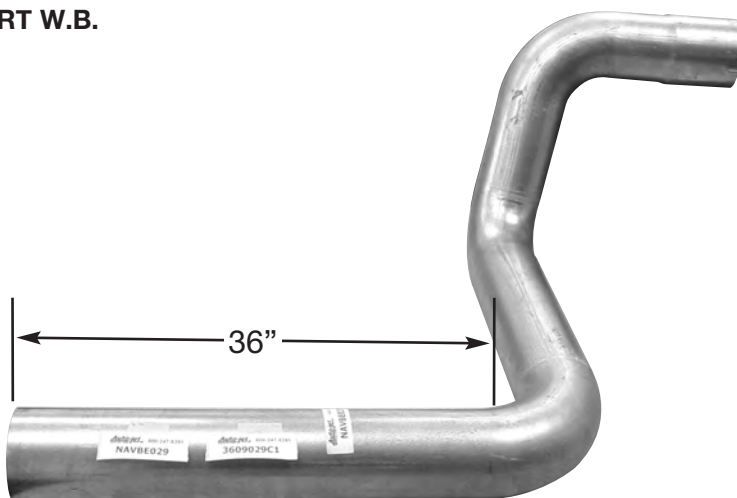

PART# NAVBE028
OE# 3609028C1

BE SERIES OVER AXLE REAR SECTION SHORT W.B.

PASSANGER SIDE EXIT

OE #'S ARE FOR CROSS REFERENCE ONLY

PART# NAVBE029
OE# 3609029C1

PART# NAVBE037
(UNDER BUMPER
4" X 36" LONG I.D.)
OE# 3609037C1