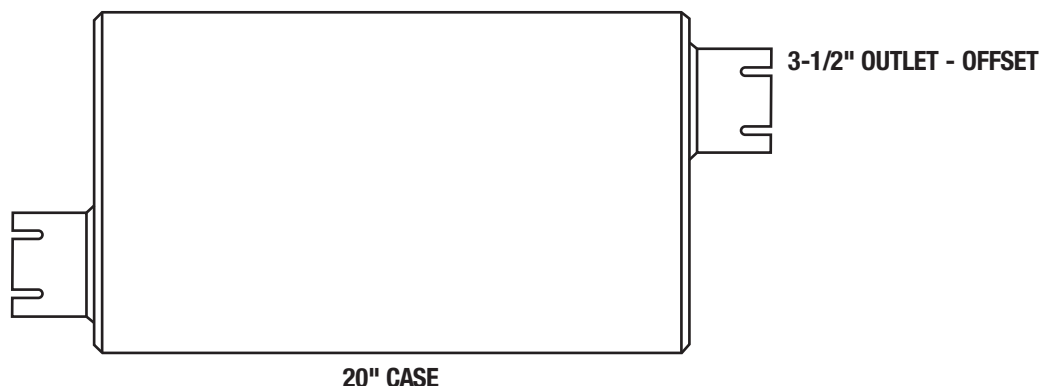

MUFFLERS

1999-UP FORD VAN MUFFLERS

AUTO-JET PART NO.: C-0045
APPLICATION: DIESEL
ENGINE: 7.3 LITRES
YEARS: 1999 & UP

3-1/2" INLET - OFFSET