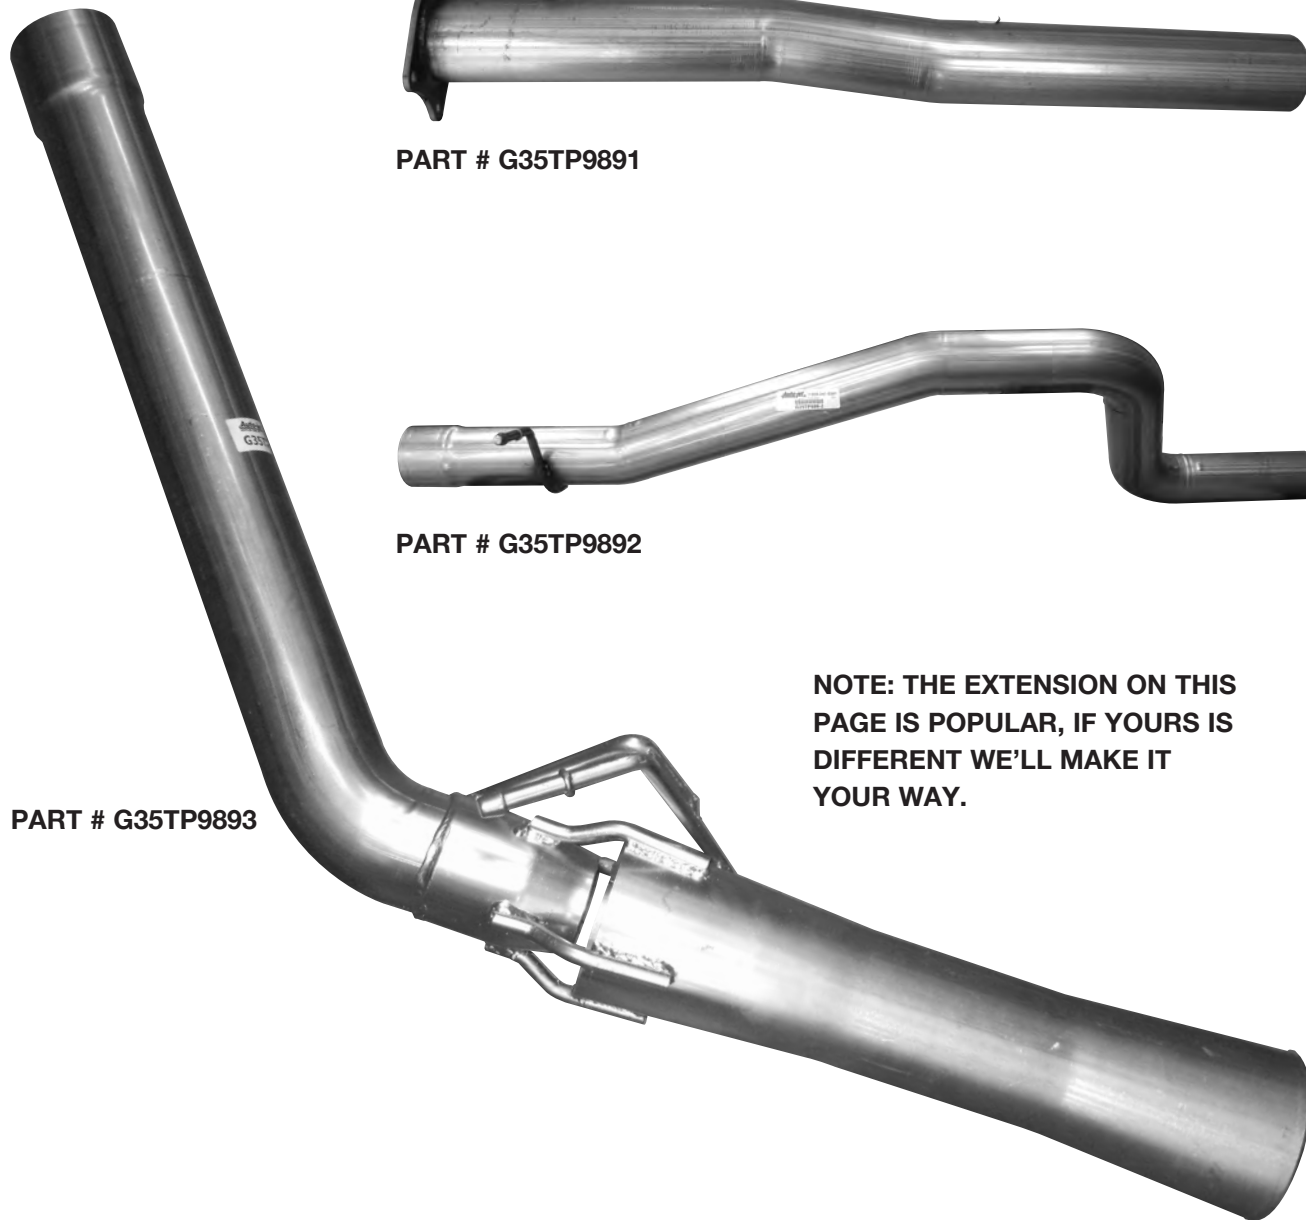

GM VAN TAILPIPE EXTENSIONS

G-SERIES RIGHT SIDE EXIT

3 1/2" I.D.

PART # G35TP9891

PART # G35TP9892

PART # G35TP9893

NOTE: THE EXTENSION ON THIS PAGE IS POPULAR, IF YOURS IS DIFFERENT WE'LL MAKE IT YOUR WAY.

AUTO-JET MUFFLER CORP. • UNITED MUFFLER CORP.

U.S. toll free 1-800-247-5391 • Fax 515-224-0727 • website: www.auto-jet.com
Canada toll free 1-866-229-3402 • Fax 519-455-1103 • website: www.unitedmuffler.com