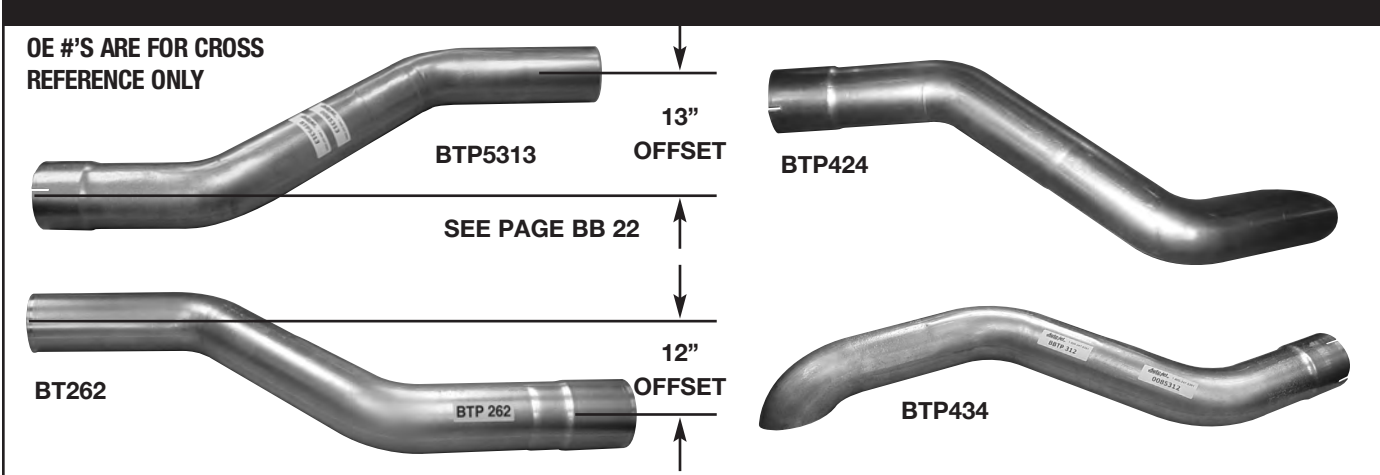

TAILPIPES

DESCRIPTION	UNDER BUMPER	THRU-BUMPER	TURND DOWN	90° TURND DOWN
PART#	BTP5313	BTP262	BTP424	BTP434
O.E. PART #	0085313	0126262	0126424	0126434

AUTO-JET MUFFLER CORP. • UNITED MUFFLER CORP.

U.S. toll free 1-800-247-5391 • Fax 515-224-0727 • website: www.auto-jet.com
Canada toll free 1-866-229-3402 • Fax 519-455-1103 • website: www.unitedmuffler.com