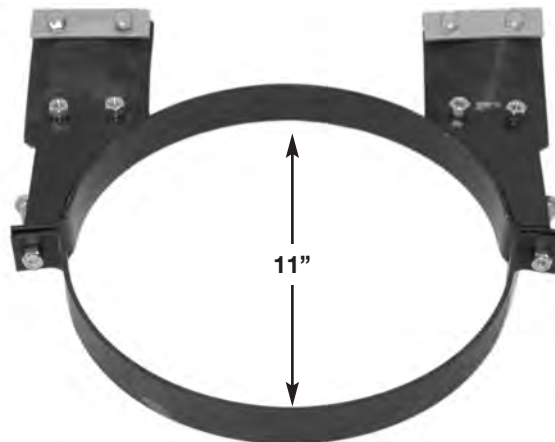

MUFFLER HANGER

PART# TP11MH
OE# 6224-0538

ALL HANGERS SHIP COMPLETE