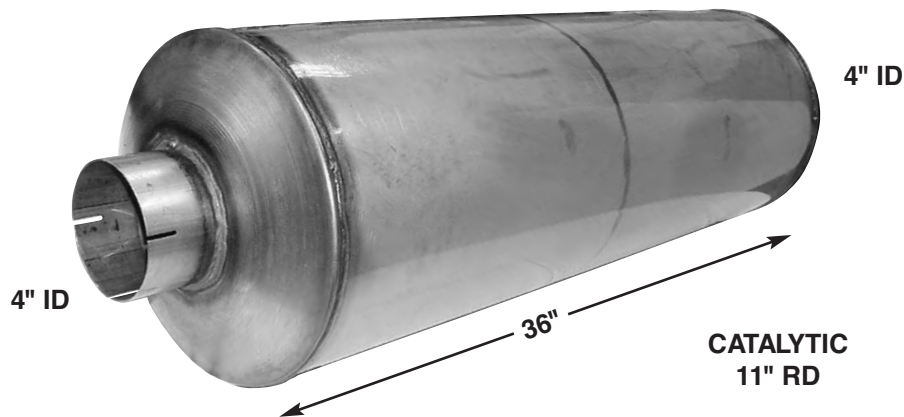

FORD CATALYTIC MUFFLERS

1996 & UP FORD

ENGINES:
B-SERIES CUMMINS

O.E. FIT
E.P.A. APPROVED

MUFFLER HANGER

AUTO-JET PART# 400CATCTR
OE# E7HZ5F25OYA

FORDCATMH
OE# E7HZ5A215B

OE #'S ARE FOR CROSS REFERENCE ONLY