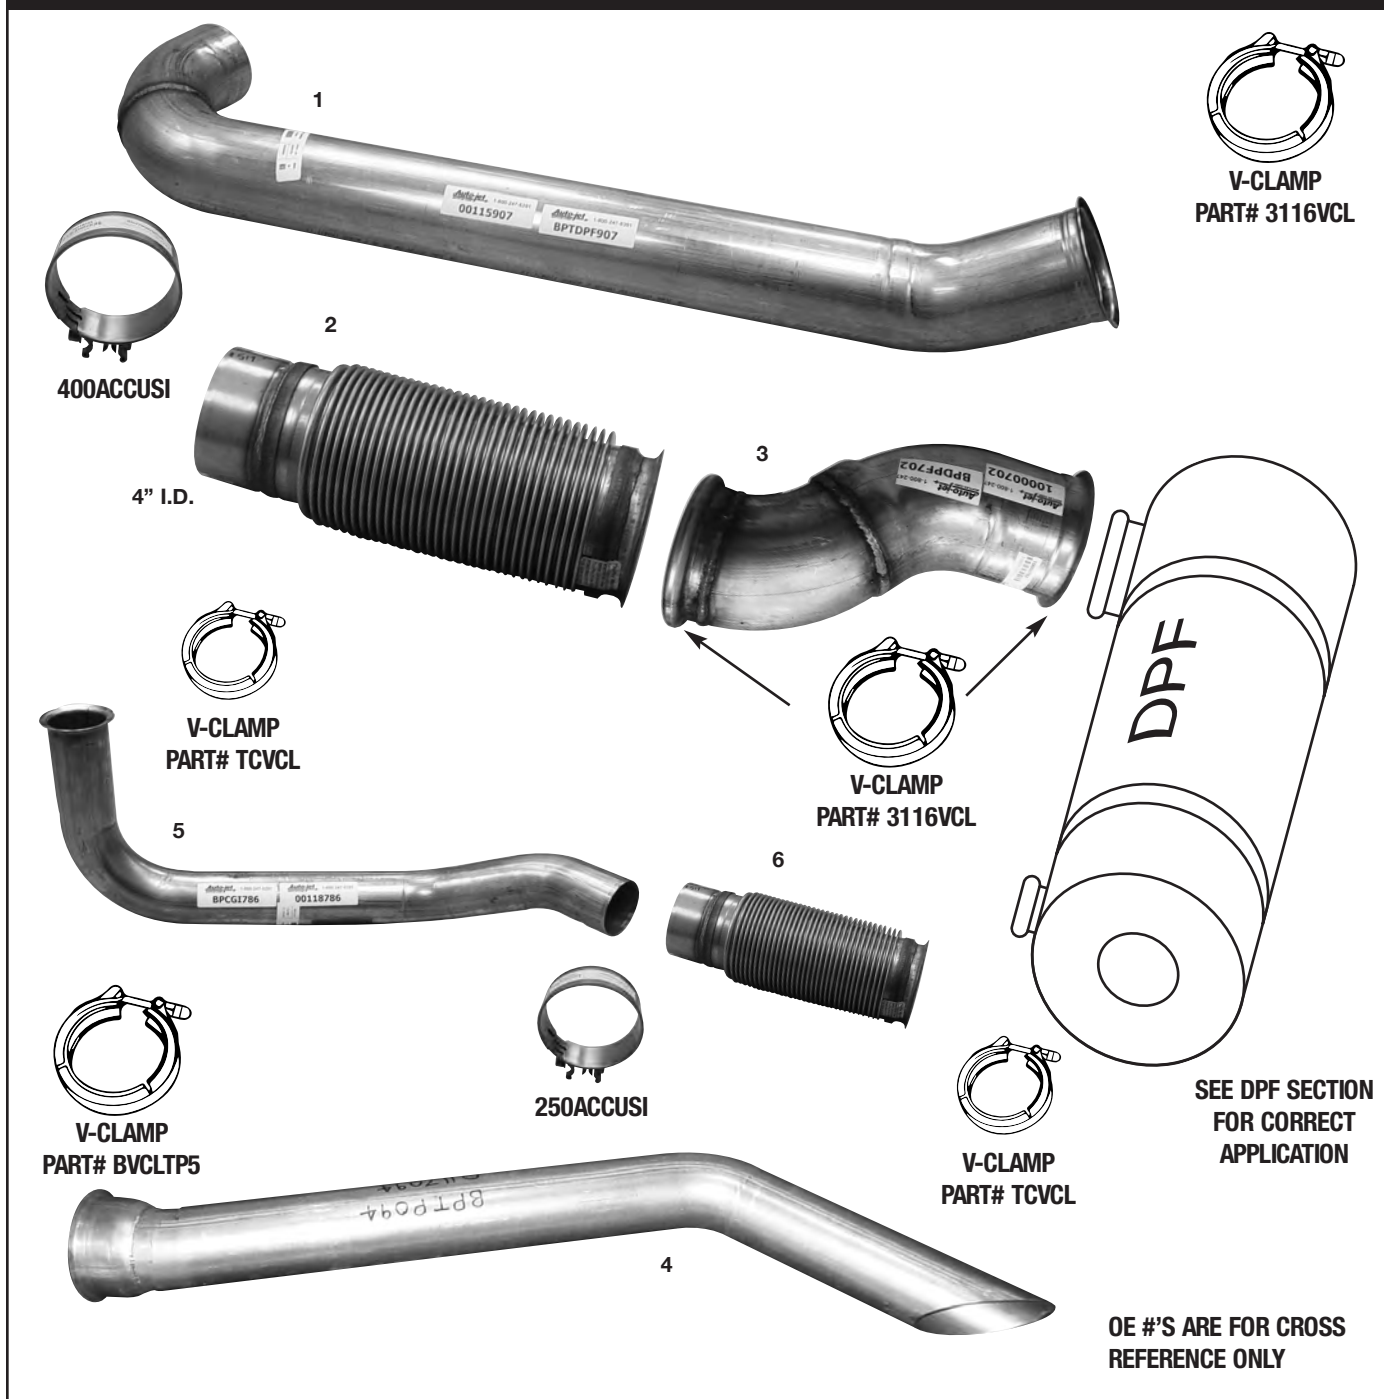

BLUEBIRD EXHAUST SYSTEMS

2007 & UP ALL-AMERICAN C7 CATERPILLAR WITH DPF

DESCRIPTION	1 TURBO-PIPE	2 BELLOWS	3 BELLOWS TO DPF	4 TAILPIPE UNDER BUMPER	5 C.G.I. PIPE	6 BELLOWS 2 1/2"
PART #	BPTDPF907	BPBELL	BPDF702	BPTP094	BPCG1786	BPBELL99
O.E. PART #	00115907	0109851	10000702	0117094	0118786	0118999

AUTO-JET MUFFLER CORP. • UNITED MUFFLER CORP.

U.S. toll free 1-800-247-5391 • Fax 515-224-0727 • website: www.auto-jet.com
Canada toll free 1-866-229-3402 • Fax 519-455-1103 • website: www.unitedmuffler.com