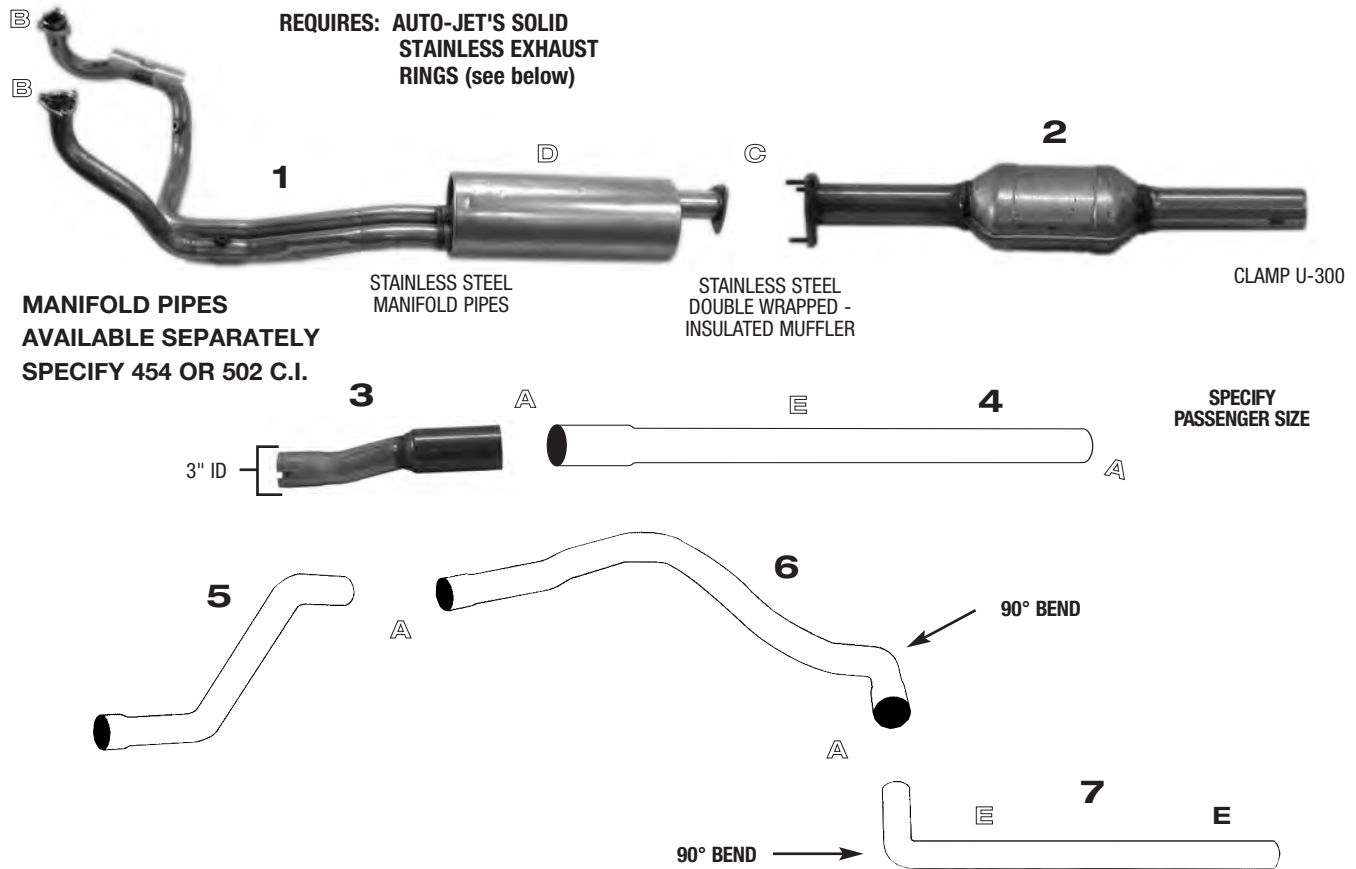

GMC - BLUEBIRD EXHAUST SYSTEMS

1998-UP 454-502 C.I. GAS BLUEBIRD CV200 GMC B7 CONVENTIONAL CHASSIS

DESCRIPTION	1 - MANIFOLD PIPES & MUFFLER ASSEMBLY	2 CONVERTER	3 FRONT PIPE	4 INT.PIPE	5 FRONT OVERAXLE	6 REAR OVERAXLE	7 TAIL PIPE
PART #	GM454ASSY	GMCONV454	GM454FP	CV400STPID	CVFOA97	CVOA94	CVTP94