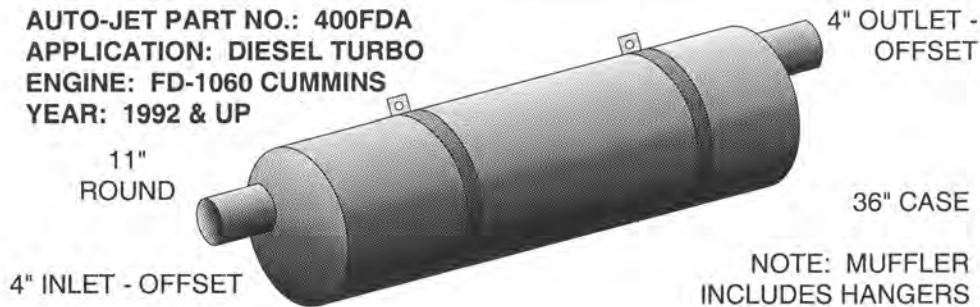

MUFFLER HANGER

FOR HANGERS ONLY,
ORDER #400FDAMH

NOTE: MUFFLER
INCLUDES HANGERS

FORD VAN MUFFLERS

AUTO-JET PART NO.: C-0085
APPLICATION: DIESEL TURBO
ENGINE: 6.0 LITRE

AUTO-JET MUFFLER CORP. • UNITED MUFFLER CORP.