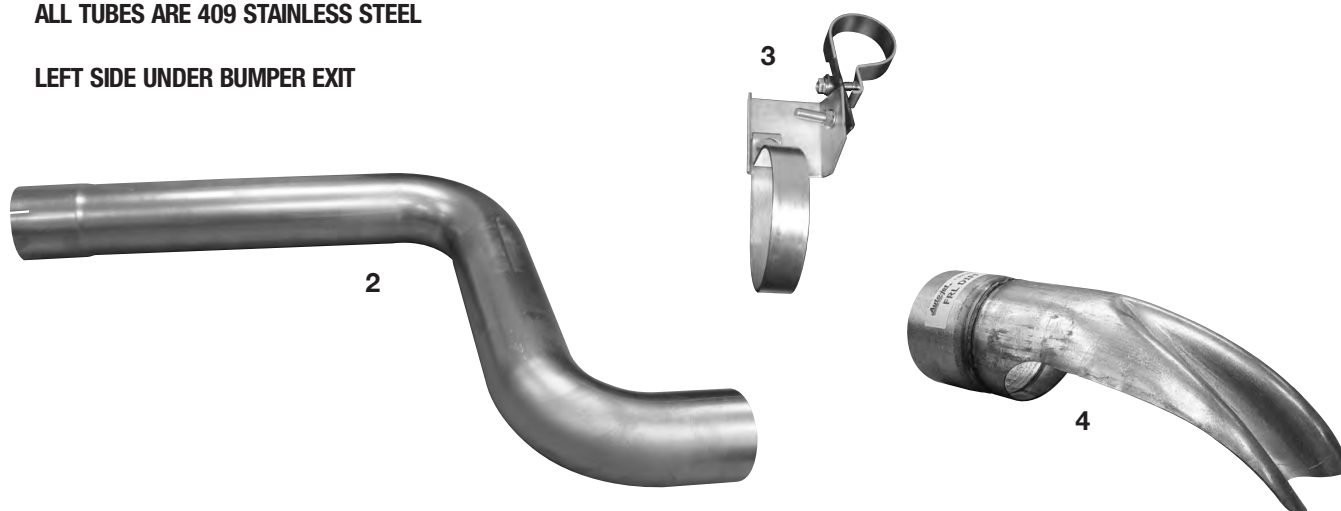

ALL TUBES ARE 409 STAINLESS STEEL

LEFT SIDE UNDER BUMPER EXIT