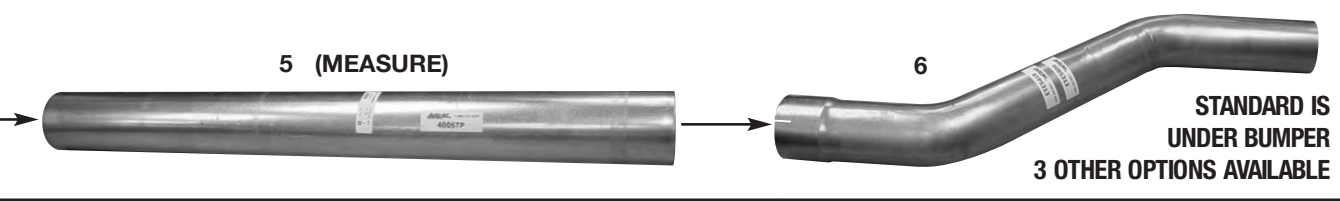

BLUEBIRD VISION EXHAUST SYSTEMS

2007 & UP VISION ISB07 CUMMINS ENGINE

OE #'S ARE FOR CROSS REFERENCE ONLY

DESCRIPTION	1 TURBO PIPE	2 STRAIGHT PIPE	3 REAR OVERAXLE FRONT PIPE SPRING SUSP. AIR SUSP.	4 REAR OVERAXLE REAR PIPE SPRING SUSP. AIR SUSP.	5 STRAIGHT PIPE	6 TAILPIPE
AUTO-JET PART#	BVCUMT139 OR BVCUMT139 CUSTOM	400STP (MEASURE)	BBFOA95 BBFOA94	BROA297 BBROA298	400STP (MEASURE)	BTP5313 (UNDER BUMPER)
O.E. PART #	00108139		00000095 00000094	00085297 00085298		00085313

AUTO-JET MUFFLER CORP. • UNITED MUFFLER CORP.

U.S. toll free 1-800-247-5391 • Fax 515-224-0727 • website: www.auto-jet.com
Canada toll free 1-866-229-3402 • Fax 519-455-1103 • website: www.unitedmuffler.com