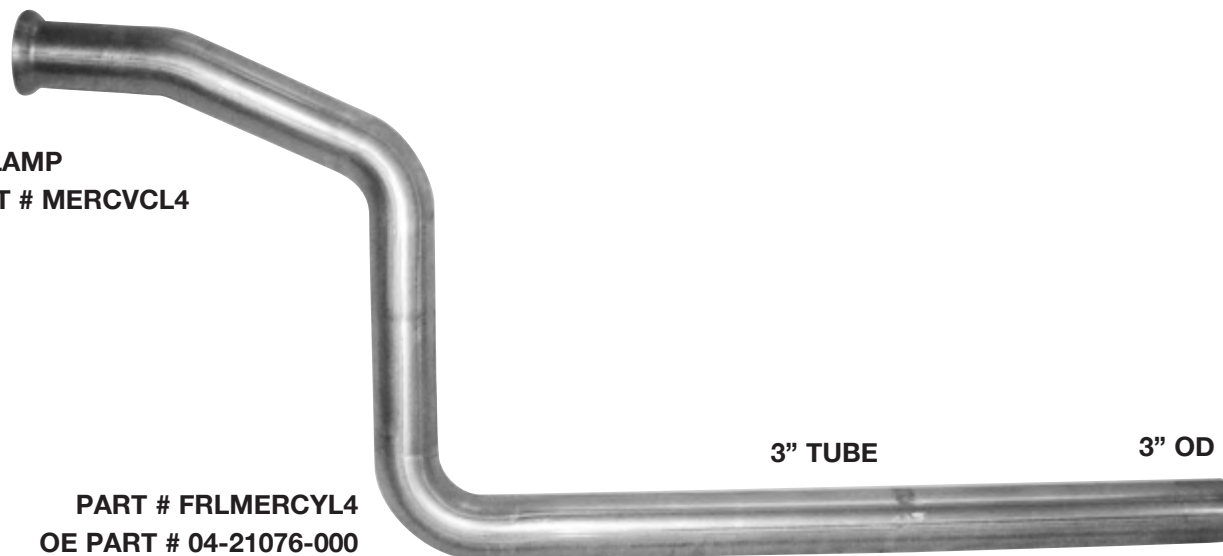

FREIGHTLINER TURBO PIPES

MERCEDES ENGINE 4 CYL.

V-CLAMP
PART # MERCVCL4

PART # FRLMERCYL4
OE PART # 04-21076-000
04-25564-000