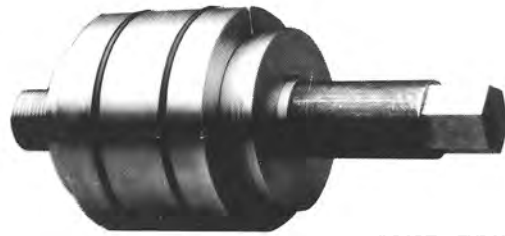

AUTO - JET TUBING EXPANDER

4" PART # EXPANDER4
5" PART # EXPANDER5

- Designed especially for buses and trucks with 4" and 5" exhaust systems.
- Rounds muffler and tubing ends to original size and shape with ease.
- Removes U-bolt crimps.
- Not designed to swage tubing.
- Saves exhaust installation time.
- Operates with impact wrench.
- Replacement parts in stock.