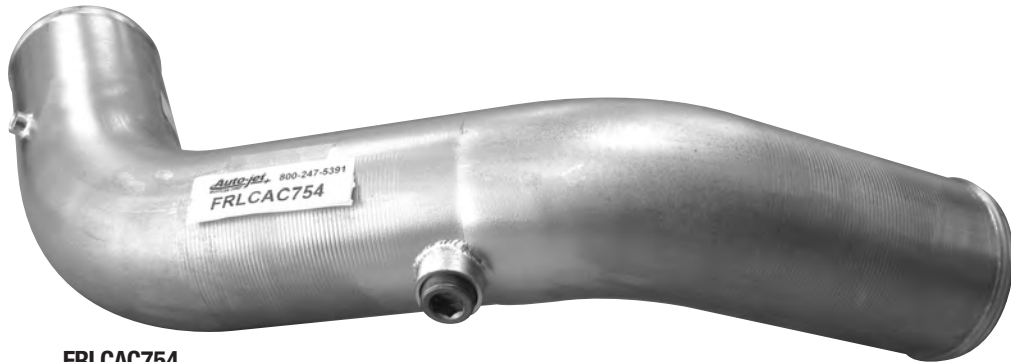

FREIGHTLINER COOLANT & C.A.C. TUBES

FREIGHTLINER CHARGE AIR-COOLER TUBE

PART # FRLCAC754
O.E. # A03-30754-002