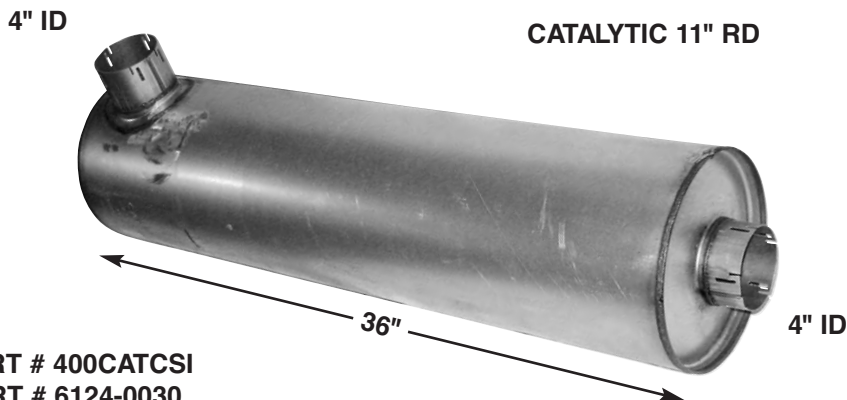

THOMAS CATALYTIC MUFFLERS

ENGINE: CATERPILLAR

E.P.A. APPROVED

REQUIRES
400 EXT
8" LONG

MATERIAL
409 STAINLESS
STEEL

AUTO-JET PART # 400CATCSI
OE PART # 6124-0030

AUTO-JET MUFFLER CORP. • UNITED MUFFLER CORP.

U.S. toll free 1-800-247-5391 • Fax 515-224-0727 • website: www.auto-jet.com
Canada toll free 1-866-229-3402 • Fax 519-455-1103 • website: www.unitedmuffler.com

CAT/MUF 3