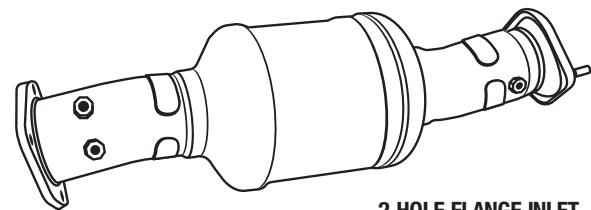

2 HOLE FLANGE INLET

NOTE: International reference numbers are for identification purposes only.

PART #	NAV872
OE#	26704872C91