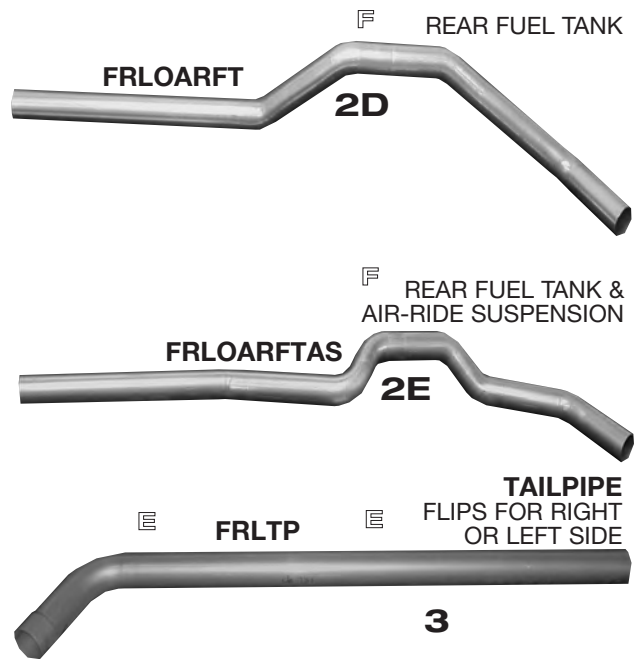

LEFT SIDE BUMPER EXIT OVERAXLES