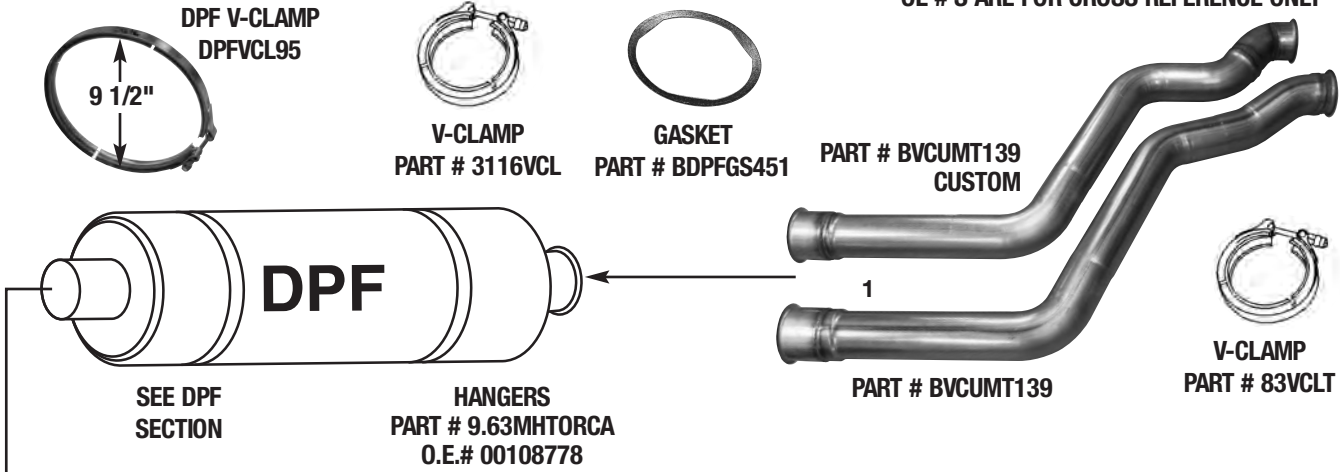

BLUEBIRD VISION EXHAUST SYSTEMS

2007 & UP VISION ISB07 CUMMINS ENGINE

OE #'S ARE FOR CROSS REFERENCE ONLY

DESCRIPTION	1 TURBO PIPE	2 STRAIGHT PIPE	3 REAR OVERAXLE FRONT PIPE SPRING SUSP. AIR SUSP.	4 REAR OVERAXLE REAR PIPE SPRING SUSP. AIR SUSP.	5 STRAIGHT PIPE	6 TAILPIPE
AUTO-JET PART#	BVCUMT139 OR BVCUMT139 CUSTOM	400STP (MEASURE)	BBFOA95 BBFOA94	BROA297 BBROA298	400STP (MEASURE)	BTP5313 (UNDER BUMPER)
O.E. PART #	00108139		00000095 00000094	00085297 00085298		00085313

AUTO-JET MUFFLER CORP. • UNITED MUFFLER CORP.

U.S. toll free 1-800-247-5391 • Fax 515-224-0727 • website: www.auto-jet.com
Canada toll free 1-866-229-3402 • Fax 519-455-1103 • website: www.unitedmuffler.com