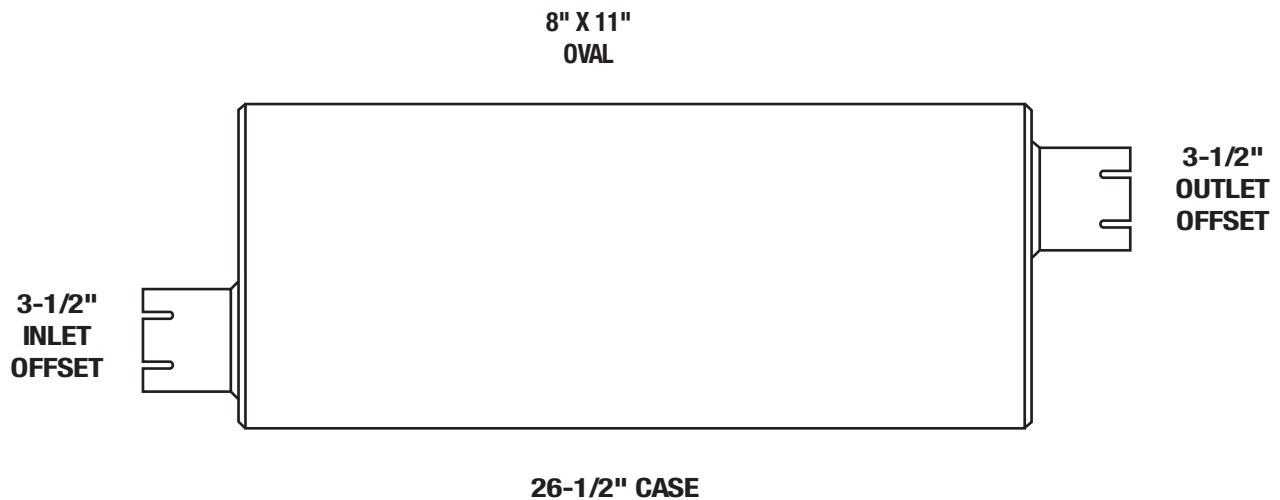

MUFFLER HANGER

FOR HANGERS ONLY,
ORDER #400FDAMH

NOTE: MUFFLER
INCLUDES HANGERS

FORD VAN MUFFLERS

AUTO-JET PART NO.: C-0085
APPLICATION: DIESEL TURBO
ENGINE: 6.0 LITRE

AUTO-JET MUFFLER CORP. • UNITED MUFFLER CORP.