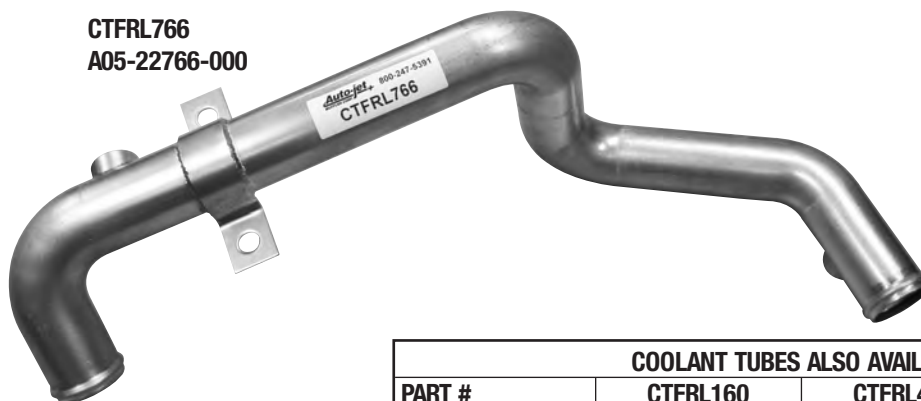

FREIGHTLINER

PART # CTFRL766
O.E. # A05-22766-000

COOLANT TUBES ALSO AVAILABLE

PART #	CTFRL160	CTFRL405	CTFRL405-0
O.E. #	A05-25160-000	A05-22405-001	A05-22405-000

AUTO-JET MUFFLER CORP. • UNITED MUFFLER CORP.

U.S. toll free 1-800-247-5391 • Fax 515-224-0727 • website: www.auto-jet.com
Canada toll free 1-866-229-3402 • Fax 519-455-1103 • website: www.unitedmuffler.com