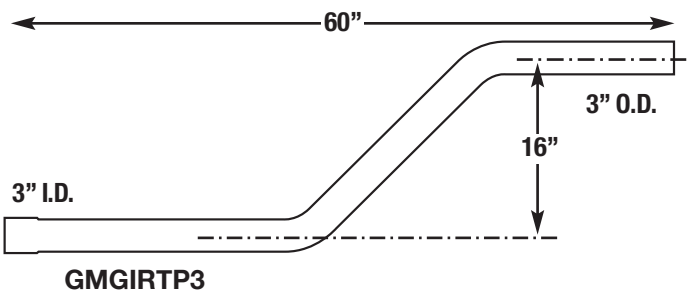

AUTO-JET MUFFLER CORP. • UNITED MUFFLER CORP.

U.S. toll free 1-800-247-5391 • Fax 515-224-0727 • website: www.auto-jet.com
Canada toll free 1-866-229-3402 • Fax 519-455-1103 • website: www.unitedmuffler.com

GM 10