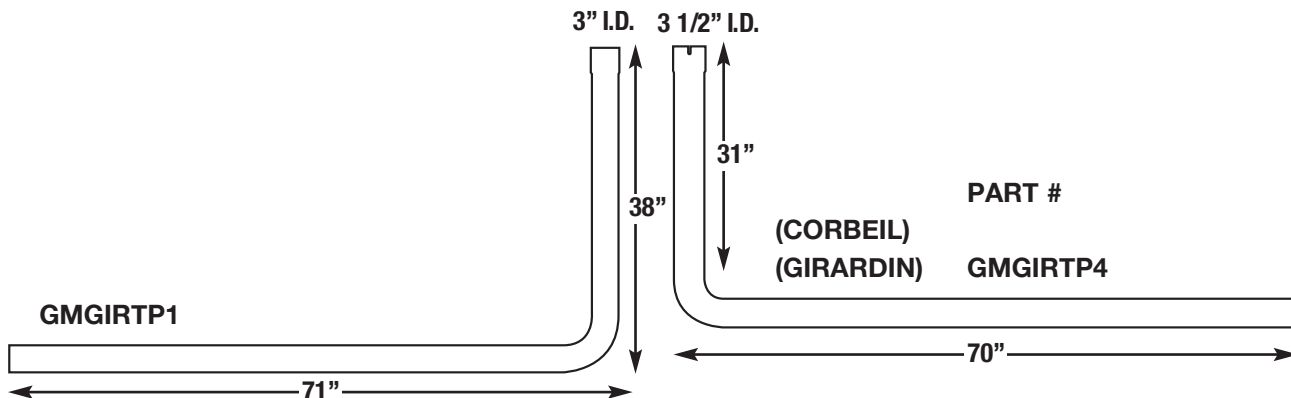

POPULAR GM VAN TAILPIPE EXTENSIONS

NOTE: BODY MANUFACTURERS USE MANY DIFFERENT VAN EXTENSIONS IF YOU DO NOT FIND YOURS, WE'LL MAKE IT FOR YOU.

NOTE:
POPULAR ON CORBEIL VANS