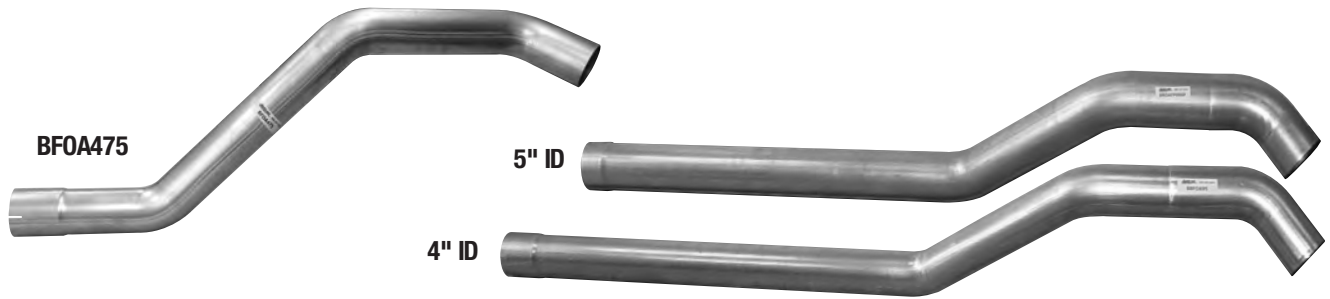

BLUEBIRD ALL-AMERICAN REAR OVERAXLE FRONT PIPES

SPRING SUSPENSION 190" TO 232" W.B.

	5" TUBE	4" TUBE	4" TUBE
PART #	BROAFP99SP	BBFOA95	BFOA475
O.E. PART #	0003167	0000095	10011475

OE PART #'S ARE FOR CROSS REFERENCE PURPOSES ONLY