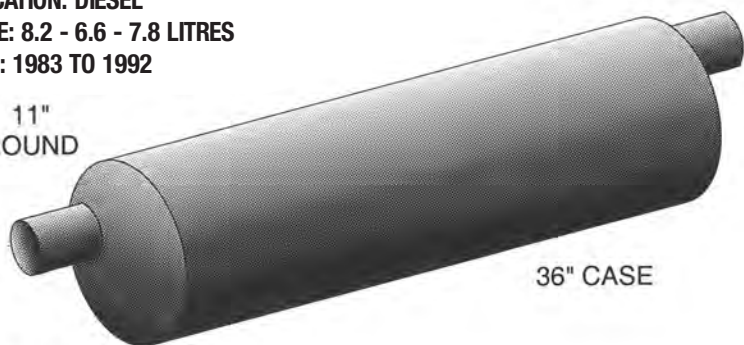

11" ROUND

MUFFLER HANGER
11" ROUND

#FORD11MH

1992-UP FORD BUS MUFFLERS

AUTO-JET PART NO.: 2250275 (2-3/4" OUTLET)
APPLICATION: GAS 370 C.I. & 429 C.I.
YEARS: 1979 TO 1991
AUTO-JET PART NO.: 2250350 (3-1/2" OUTLET)
APPLICATION: SAME
YEARS: 1992 & UP