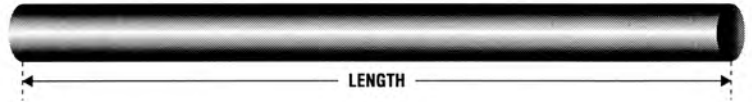

ANY LENGTH AVAILABLE (20' MAXIMUM)

STANDARD IS OD-OD ENDS

EXPANSIONS ARE AVAILABLE

304 STAINLESS STEEL

HEAVY DUTY ALUMINIZED STRAIGHT TUBING STANDARD LENGTH 10'	
OD SIZE	PART NUMBER
2"	200STPA
2-1/4"	225STPA
2-1/2"	250STPA
2-3/4"	275STPA
3"	300STPA
3-1/2"	350STPA
4"	400STPA
4-1/2"	450STPA
5"	500STPA
6"	600STPA
7"	700STPA
8"	800STPA