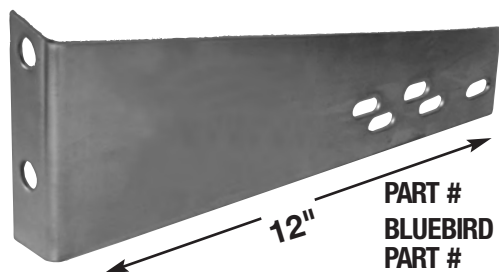

BLUEBIRD EXHAUST SYSTEMS

EXHAUST FRAME BRACKETS

ZINC PLATED

PART # TCBRACKMU
BLUEBIRD PART # 1330158

PART # TCBRACKOA
BLUEBIRD PART # 1390343

PART # TCBRACKTP
BLUEBIRD PART # 1477546

TAILPIPE HANGER ASSEMBLY