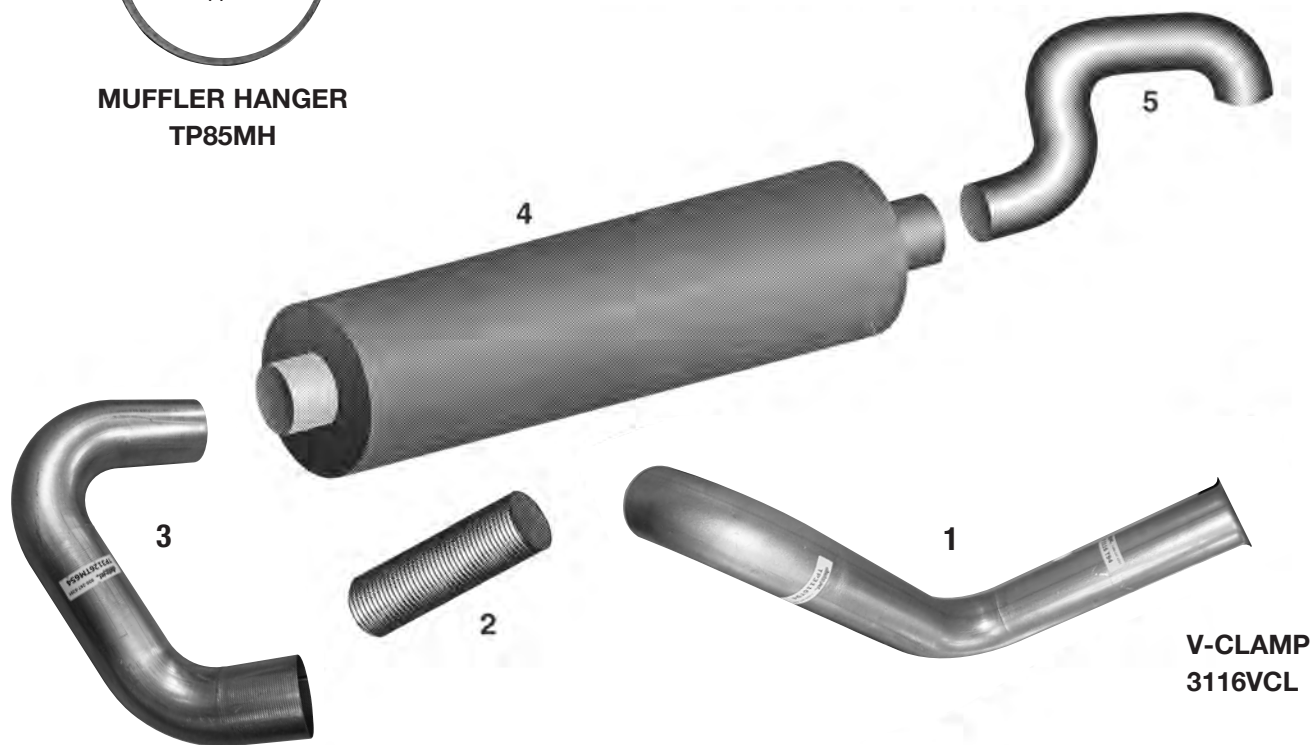

V-CLAMP
3116VCL

TURBO PIPE WITH
PYROMETER FITTING
PART # TP3116T94PY
OE # 6224-0594

DUE TO NUMEROUS OPTIONS,
PLEASE CHECK YOUR LINE SHEET.

NOTE:
WILL NEED OLD PIPE FOR
PYROMETER FITTING PLACEMENT

OE PART #'S ARE FOR CROSS
REFERENCE PURPOSES ONLY

	1	2	3	4	5
DESCRIPTION	TURBO PIPE	FLEX PIPE	MUFFLER INLET PIPE	MUFFLER	TAILPIPE
PART #	TP3116T94	FLEX4006	TP3126TM654	85-0035	TPTP94UBRH
O.E. #	6224-0559	6224-0633	6224-0654	6124-0015	6224-0565

AUTO-JET MUFFLER CORP. • UNITED MUFFLER CORP.

U.S. toll free 1-800-247-5391 • Fax 515-224-0727 • website: www.auto-jet.com
Canada toll free 1-866-229-3402 • Fax 519-455-1103 • website: www.unitedmuffler.com