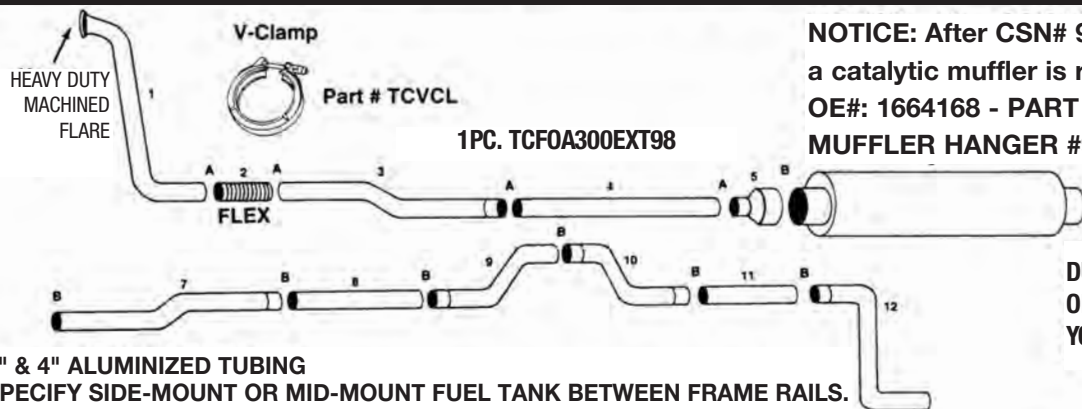

TC2000 EXHAUST SYSTEMS

1988-UP CUMMINS 6BT5.9 & 6BTA5.9, BLUEBIRD TC2000

NOTICE: After CSN# 990898
a catalytic muffler is required.
OE#: 1664168 - PART # 400CAT44
MUFFLER HANGER #9MHTORCA

**DUE TO NUMEROUS
OPTIONS, PLEASE CHECK
YOUR LINE SHEET.**

3" & 4" ALUMINIZED TUBING
SPECIFY SIDE-MOUNT OR MID-MOUNT FUEL TANK BETWEEN FRAME RAILS.
SEE PAGE BB 39 FOR TURBO PIPE DRAWINGS.

SEE PAGE BB 38 FOR
MID MOUNT FUEL TANK

DESCRIPTION	1988-1990	1991-1993	1994-UP	2 - FLEX STAINLESS	3 - FRONT OVERAXLE	4 - FRONT EXTENSION	5 ADAPTER
DESCRIPTION	1 - TURBO PIPES						
PART #	TCMAN	TCMAN91	TCMAN94	TCFLEX	TCFOA	TC300EXT	TCADAPT
	WITH CATALYTIC MUFFLER (MEASURE LENGTH)				TCFOASS	NOT REQUIRED	TCADAPTSS
	SIDE MOUNT FUEL TANK						
DESCRIPTION	6 MUFFLER	7 OFFSET	8 EXTENSION	9 - REAR OVERAXLE FRONT SECTION	10 REAR SECTION	11 EXTENSION	12 TAIL PIPE
PART #	400CAT44 (CATALYTIC)	TCREOFF	400STP	TCREFOA	TCREROA	400STP	TCRETP
PART #	TC400400 (NON-CATALYTIC)			(THRU-BUMPER TAILPIPE)			TCTPTB

OPTIONAL TAIL PIPE SPRING SUSPENSION

PART# TCTP436 1 PC.
OE# 0026436
PART# TCTP43610 2 PC.

SEE PAGE BB 41 FOR MORE
TC2000 SIDE DISCHARGE TAIL PIPES