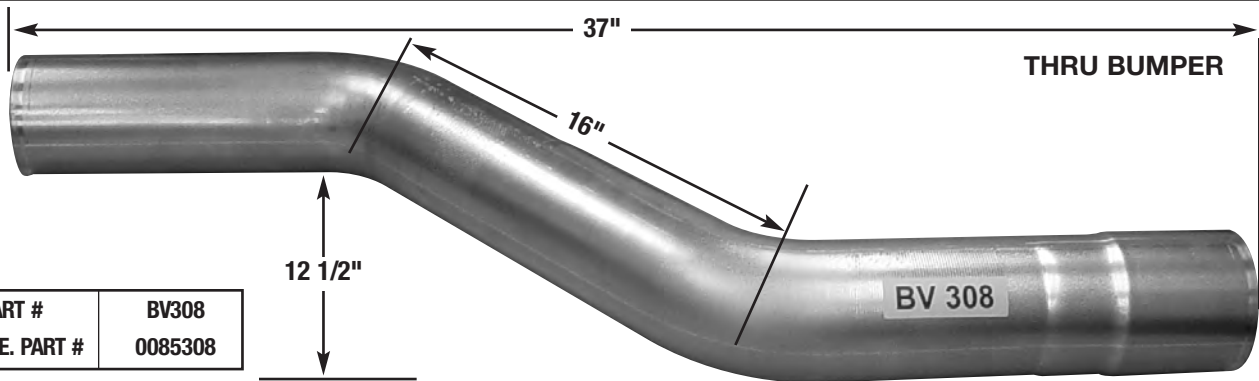

PART #	BV308
O.E. PART #	0085308