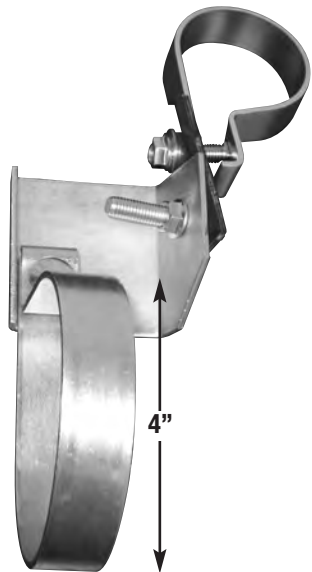

FREIGHTLINER TAILPIPE HANGERS

THOMAS - FREIGHTLINER TAIL PIPE HANGERS

PART # FRLPH921
O.E. PART # 147921