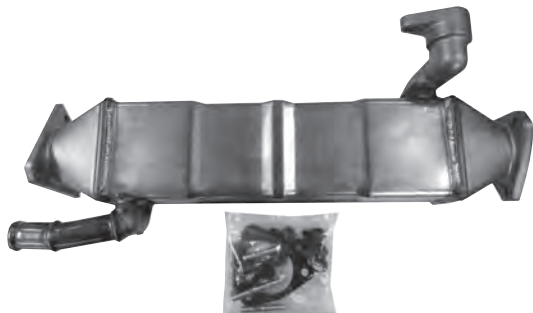

EGR COOLER SYSTEMS

- **HARDWARE INCLUDED**
- **IN STOCK & READY TO SHIP**
- **NO CORE CHARGE**
- **MORE PART NUMBERS AVAILABLE SOON**

ICEGR261