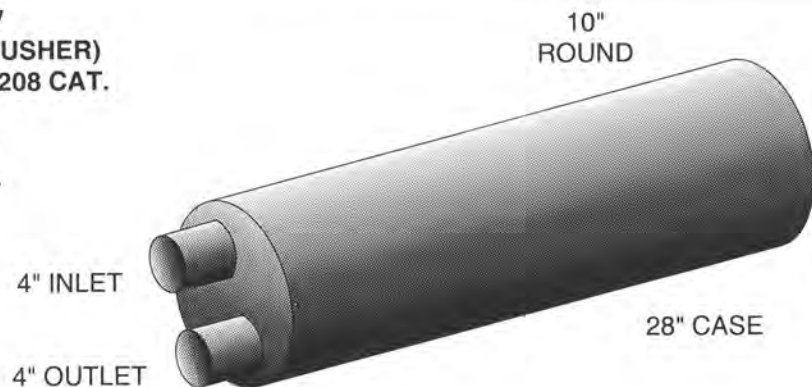

1988-UP BLUEBIRD ALL-AMERICAN BUS MUFFLERS

AUTO-JET PART NO.: BP400REV
APPLICATION: REAR ENGINE (PUSHER)
ENGINE: 8.3 CUMMINS, 3116 & 3208 CAT.
YEAR: 1988 & UP
NOTE: 8.3 MOUNTS WITH INLET
AND OUTLET HORIZONTAL