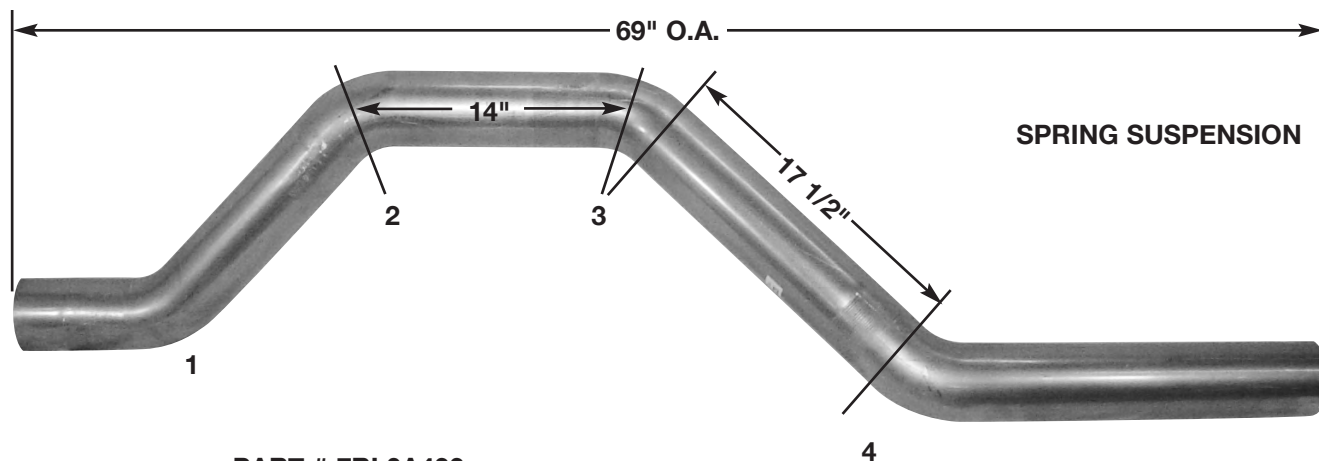

PART # FRL0A433
OE PART # 04-22433-000

OE PART #'S ARE FOR CROSS REFERENCE PURPOSES ONLY

AUTO-JET MUFFLER CORP. • UNITED MUFFLER CORP.

U.S. toll free 1-800-247-5391 • Fax 515-224-0727 • website: www.auto-jet.com
Canada toll free 1-866-229-3402 • Fax 519-455-1103 • website: www.unitedmuffler.com

FRL 20