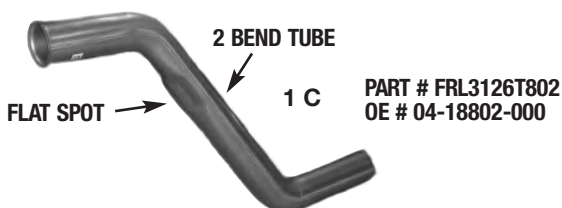

3126 CATERPILLAR B ENGINE

SEE PAGES FRL 7 THRU 16
FOR MORE TURBO PIPES

WITH EXHAUST BRAKE
PART # FRL3126TEB

OE PART #'S ARE FOR CROSS REFERENCE PURPOSES ONLY