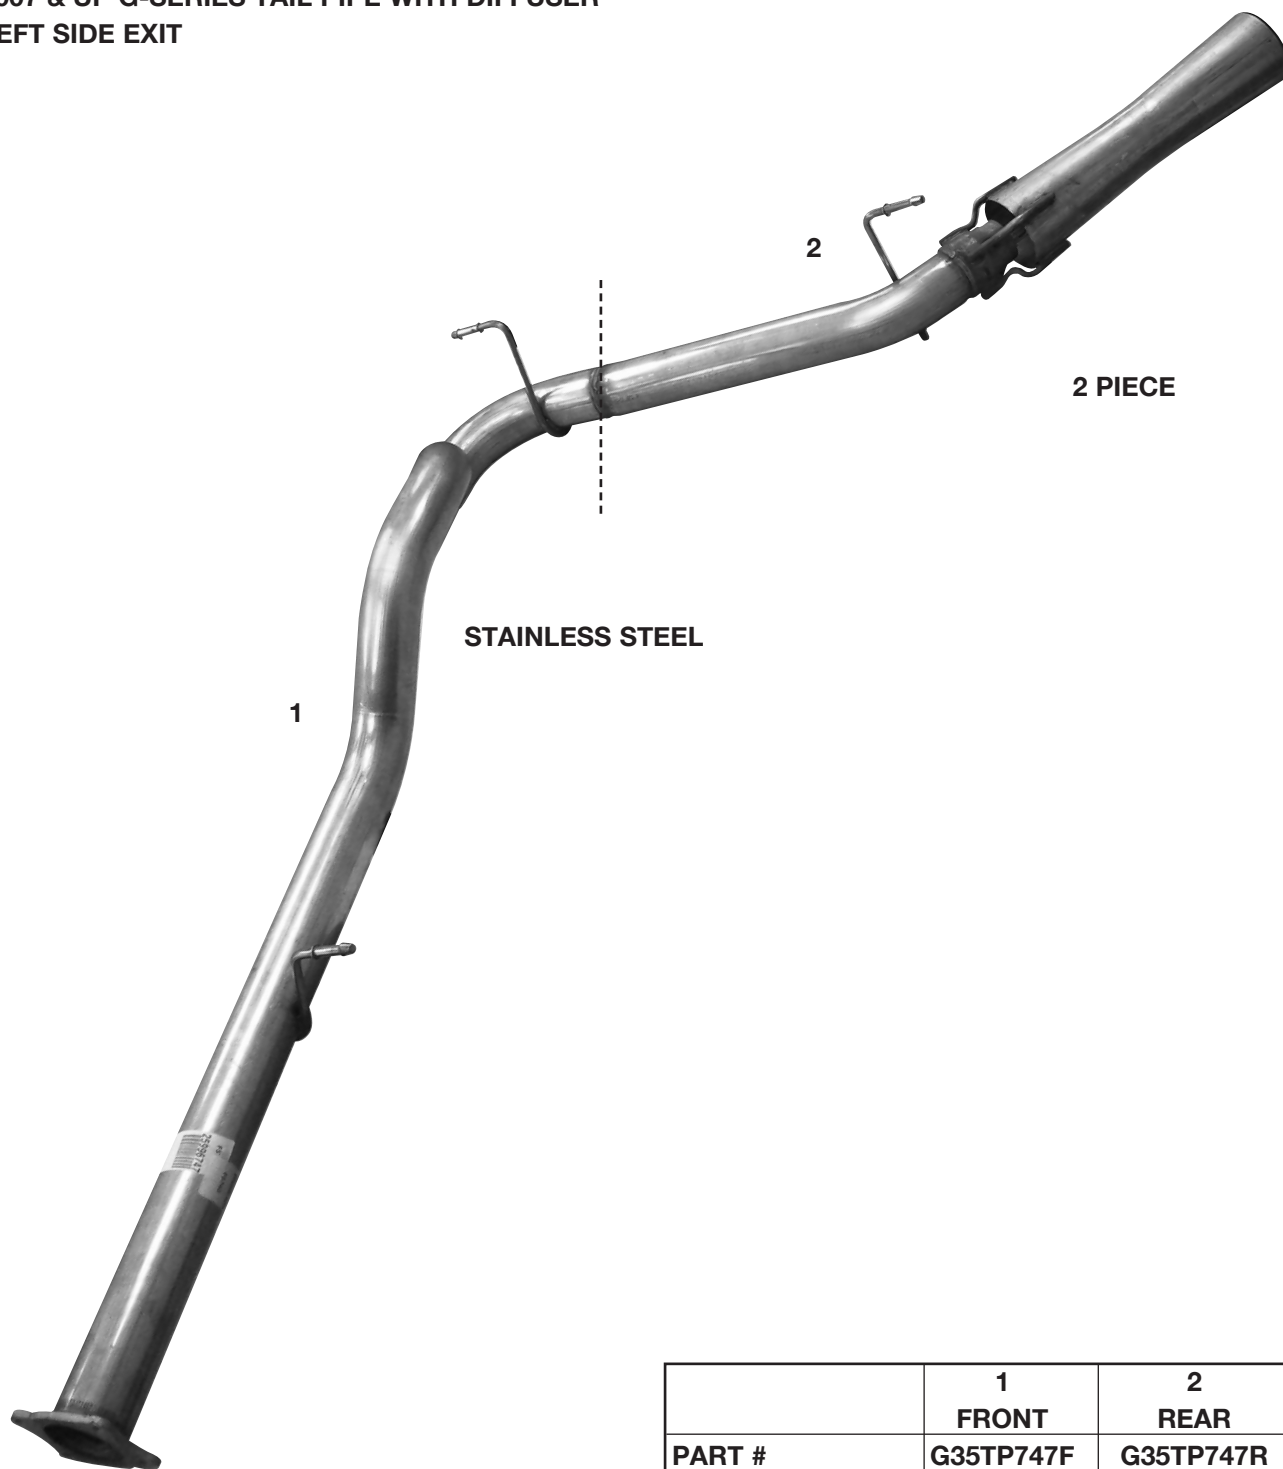

CHEVROLET - GMC

CHEVROLET - GMC SCHOOL VAN TAILPIPE

2007 & UP G-SERIES TAIL PIPE WITH DIFFUSER
LEFT SIDE EXIT

	1 FRONT	2 REAR
PART #	G35TP747F	G35TP747R
O.E. PART #	25996747	

AUTO-JET MUFFLER CORP. • UNITED MUFFLER CORP.

U.S. toll free 1-800-247-5391 • Fax 515-224-0727 • website: www.auto-jet.com
Canada toll free 1-866-229-3402 • Fax 519-455-1103 • website: www.unitedmuffler.com

GM 7