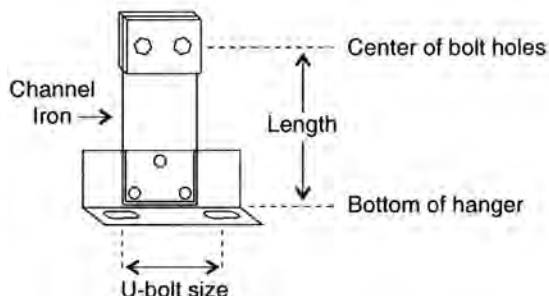

BLUEBIRD EXHAUST HANGERS

HEAVY DUTY TAIL PIPE MUFFLER HANGERS
O.E. FIT - "WON'T BREAK OR TEAR"

U-BOLT SIZE	5" & 4"	5" & 4"
LENGTH	5-5/8"	9-1/4"
PART #	BBHGR5.62	BBHGR9.25
REPLACES BLUEBIRD #	1977131 1620566 1340934 1520963 1949411	1522325 1340926