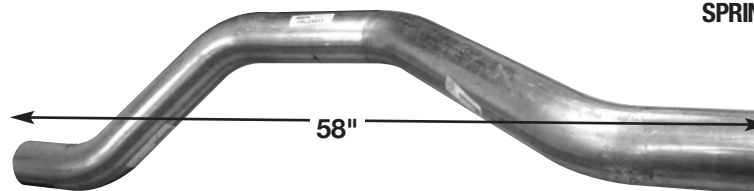

PART# FRLOA813
OE# 04-27813-000
4 BENDS