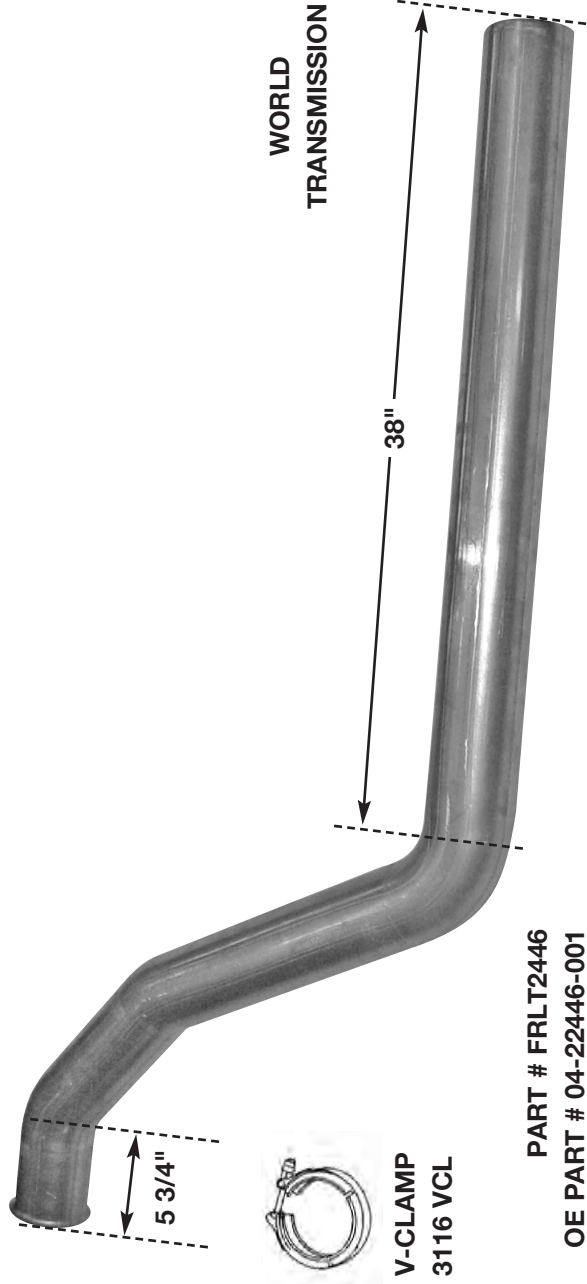

FREIGHTLINER TURBO PIPES

3126 CATERPILLAR

OE PART #'S ARE FOR CROSS REFERENCE PURPOSES ONLY

DUE TO NUMEROUS OPTIONS
PLEASE CHECK YOUR LINE SHEET.

12 DIFFERENT OPTIONS
FOR FREIGHTLINER

3126 CATERPILLAR TURBO PIPES!
MUST HAVE LINE SHEET.

SEE PAGE FRL 5 FOR
MORE 3126 TURBO PIPES

AUTO-JET MUFFLER CORP. • UNITED MUFFLER CORP.

U.S. toll free 1-800-247-5391 • Fax 515-224-0727 • website: www.auto-jet.com

Canada toll free 1-866-229-3402 • Fax 519-455-1103 • website: www.unitedmuffler.com

FRL 15