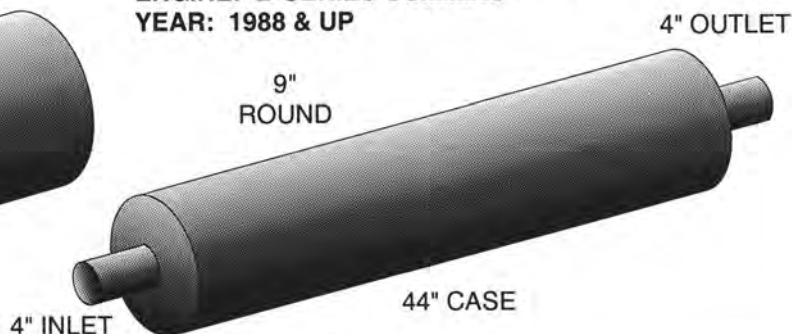

4" OUTLET

9" ROUND

44" CASE

4" INLET

1992-UP BLUEBIRD CV200-GMB7 CONVENTIONAL CHASSIS MUFFLER

4" CENTERED OUTLET

AUTO-JET PART NO.: CV400400
APPLICATION: DIESEL
ENGINE: 3116 CAT.
YEAR: 1992 & UP