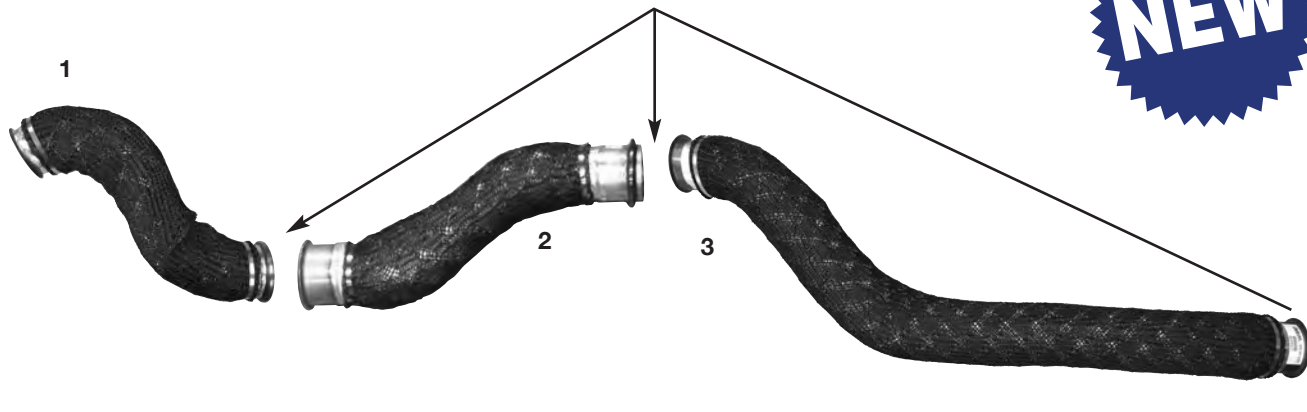

BLUEBIRD EXHAUST SYSTEMS

2010 & UP FE 6.7 LITRE CUMMINS AIR SUSPENSION

V-CLAMP
PART # 3116VCL

SEE DPF SECTION
DPF HANGERS
PART# 9.63MHTORCA
O.E.# 00108778

SCR = SELECTIVE
CATALYTIC
REDUCTION

DESCRIPTION	1	2	3	5	6	7	8	9
PART#	BDPFT101	BDPF455	BDPF617	400STP	BFOA474	BROA487	400STP	BTP424
O.E. PART #	10012101	00118224	1001617	MEASURE	1011474	1011487	MEASURE	00126424