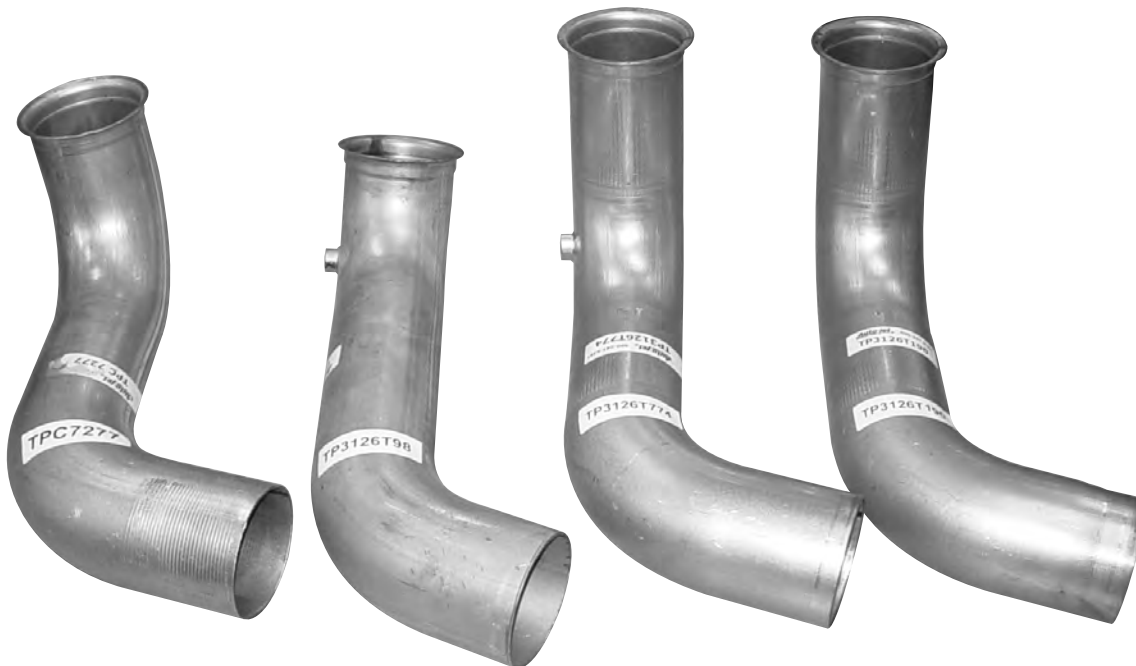

THOMAS EXHAUST SYSTEMS

THOMAS REAR ENGINE CATERPILLAR TURBO PIPES

PART #
OE PART #

TPC7277
6224-1277

TP3126T98
6224-0683

TP3126T774
6224-0774

TP3126T190
6224-1190