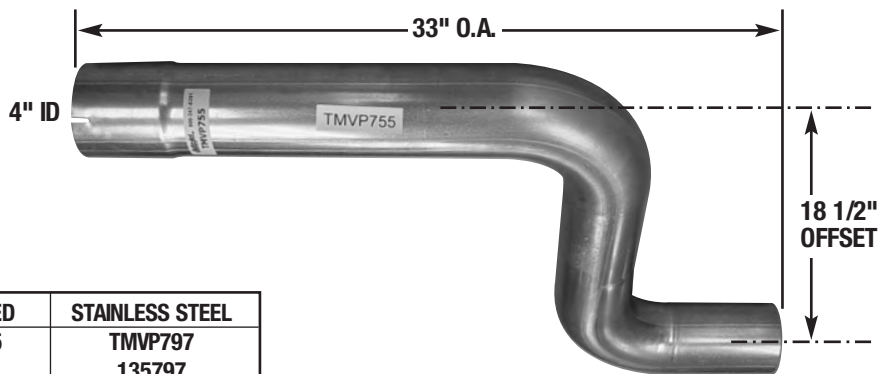

THRU-BUMPER TAILPIPE EXTENSION

	ALUMINIZED	STAINLESS STEEL
PART #	TMVP755	TMVP797
O.E. PART #	115755	135797

DIFFUSER

OE PART #'S ARE FOR CROSS REFERENCE PURPOSES ONLY