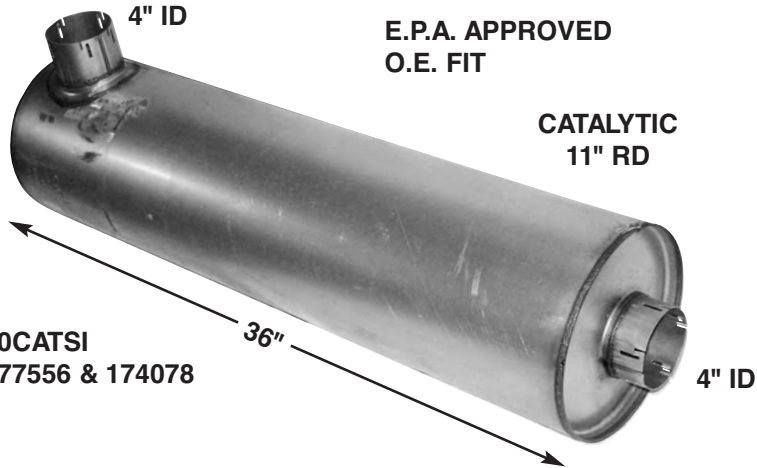

BLUEBIRD EXHAUST SYSTEMS CATALYTIC MUFFLERS

ENGINE: CATERPILLAR

MODELS:
REAR ENGINE TC 2000 &
ALL AMERICAN WITH
SIDE INLET MUFFLER

E.P.A. APPROVED
O.E. FIT

CATALYTIC
11" RD

REQUIRES
400 EXT.
8" LONG

AUTO-JET PART # 400CATSI
OE# 1777556 & 174078

OE PART #'S ARE FOR CROSS REFERENCE PURPOSES ONLY

MATERIAL 409 STAINLESS STEEL

NOTE: CATALYTIC MUFFLERS ARE APPROVED FOR ENGINES = TO OR < 250 H.P.

HEAVIER DUTY HANGERS ARE IN STOCK!

FORD CATALYTIC MUFFLERS

1996 & UP FORD

ENGINES:
B-SERIES CUMMINS

O.E. FIT
E.P.A. APPROVED

MUFFLER HANGER