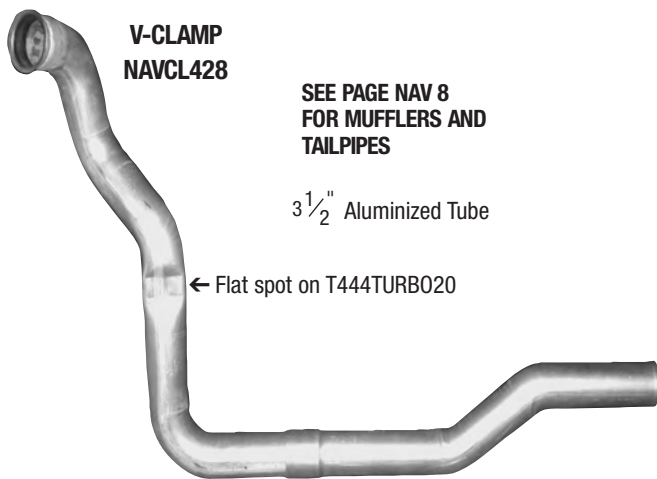

2004 - UP REAR ENGINE VT365

2 PIECE

PART # T365RE
OE # 3593687C1

T444E 3-1/2" TURBO PIPE

V-CLAMP
NAVCL428

SEE PAGE NAV 8
FOR MUFFLERS AND
TAILPIPES

3 1/2" Aluminized Tube

← Flat spot on T444TURBO20