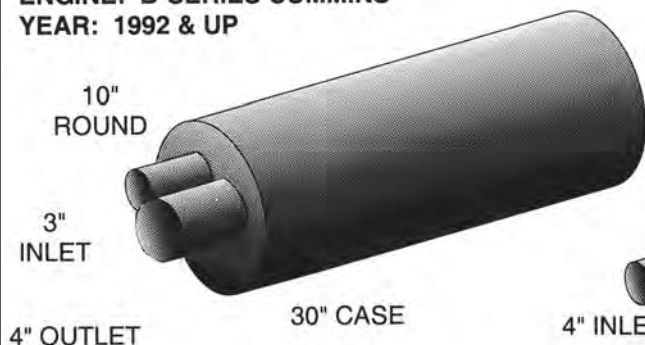

MUFFLERS

BLUEBIRD TC200 BUS MUFFLERS

AUTO-JET PART NO.: TC300400REV
APPLICATION: REAR ENGINE (PUSHER)
ENGINE: B-SERIES CUMMINS
YEAR: 1992 & UP

4" OUTLET

30" CASE

AUTO-JET PART NO.: TC400400
APPLICATION: ENGINE FORWARD (PULLER)
ENGINE: B-SERIES CUMMINS
YEAR: 1988 & UP