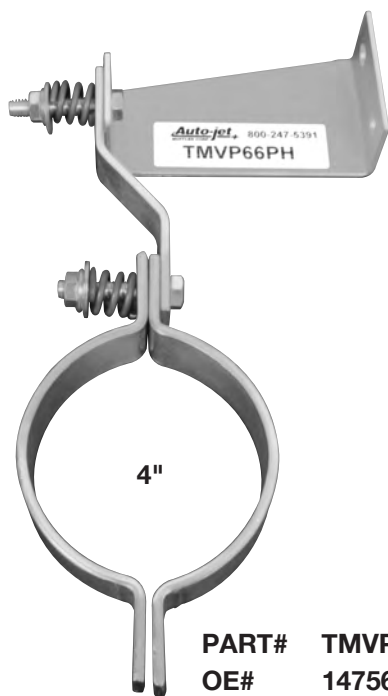

HANGERS

PART# TMVP66PH
OE# 147566