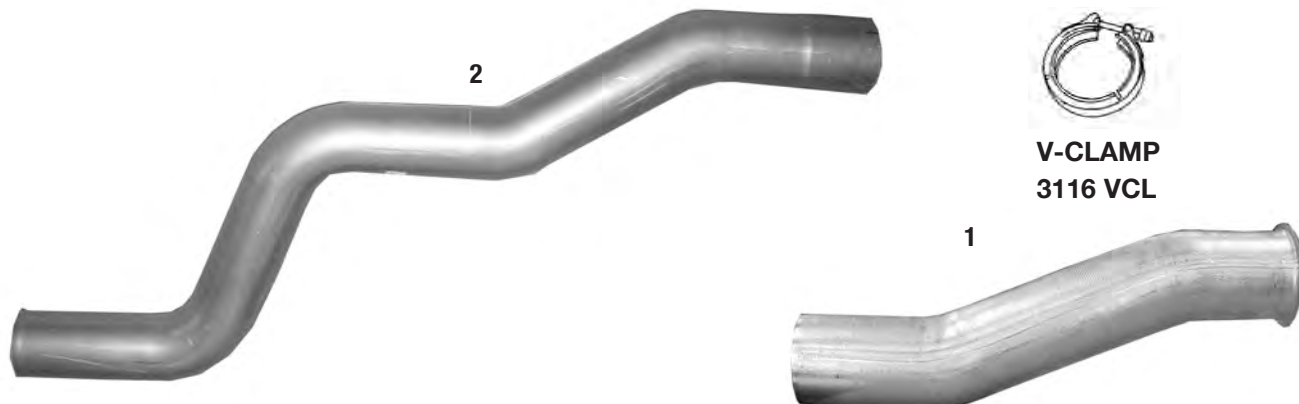

FREIGHTLINER TURBO PIPES

3126 CATERPILLER 2 PC

V-CLAMP
3116 VCL

DESCRIPTION	1	2
PART #	FRLT000	FRLT2581
OE #	04-21015-0000	04-22581-000
PART #	FRLT5002 W/EXHAUST BRAKE	
OE #	04-21015-002	

3126 CATERPILLAR

DUE TO NUMEROUS OPTIONS
PLEASE CHECK YOUR LINE SHEET.

PART # FRLT1077
OE PART # 04-21077-000

31"

OE PART #'S ARE FOR CROSS REFERENCE PURPOSES ONLY

AUTO-JET MUFFLER CORP. • UNITED MUFFLER CORP.

U.S. toll free 1-800-247-5391 • Fax 515-224-0727 • website: www.auto-jet.com
Canada toll free 1-866-229-3402 • Fax 519-455-1103 • website: www.unitedmuffler.com