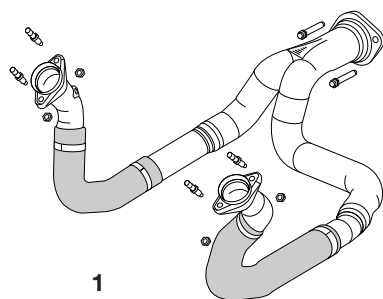

BLUEBIRD EXHAUST SYSTEMS

2013-17 BLUEBIRD VISION FORD V10 PROPANE & GASOLINE PIPES

1
COMING SOON!