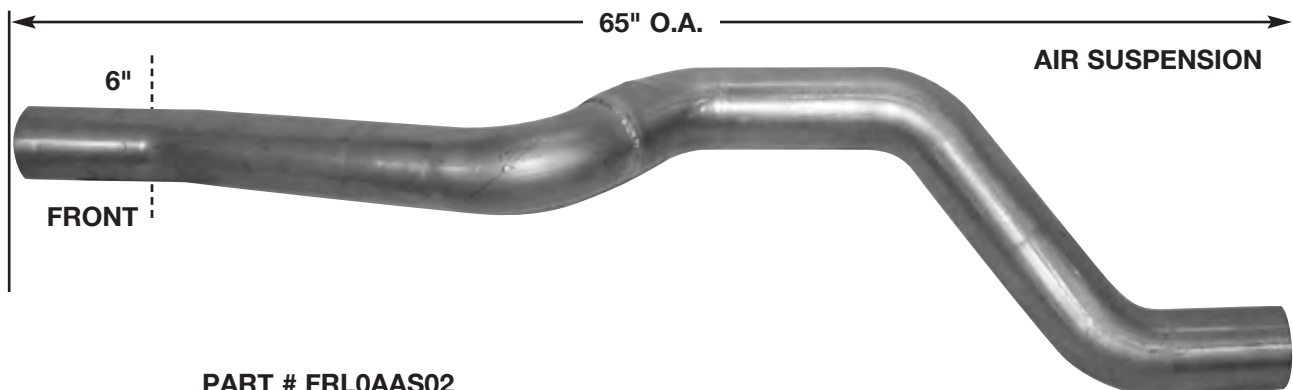

FREIGHTLINER OVERAXLES

2002 & UP FREIGHTLINER OVERAXLES

PART # FRL0AAS02
OE PART # 04-21453-000