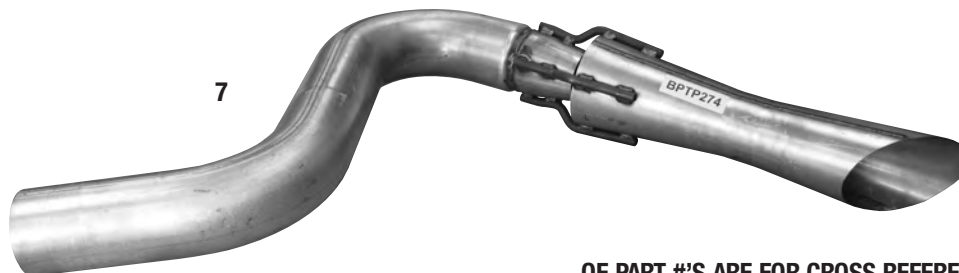

7

OE PART #'S ARE FOR CROSS REFERENCE PURPOSES ONLY

	1	2	3	4	5	6	7
DESCRIPTION	TURBO PIPE	BELLOWS PIPE	MUFFLER INLET PIPE	MUFFLER	TAILPIPE UNDER BUMPER	TAILPIPE THRU-BUMPER	DIFFUSER
PART #	BP457T	BPBELL	BPMIN458	AVAIL.	BPTP439	BPTP094	BPTP274
BLUEBIRD #	0120457	0109851	0120458	SOON	0109439	0117094	10000274
OLD STYLE	0190837	BP837T	0118228	BPMIN228			

AUTO-JET MUFFLER CORP. • UNITED MUFFLER CORP.

U.S. toll free 1-800-247-5391 • Fax 515-224-0727 • website: www.auto-jet.com
Canada toll free 1-866-229-3402 • Fax 519-455-1103 • website: www.unitedmuffler.com