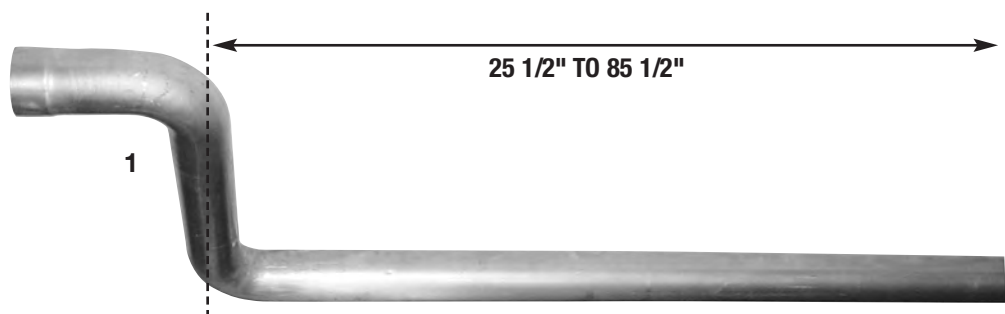

FREIGHTLINER TAILPIPES

CONTINUED FROM PREVIOUS PAGE