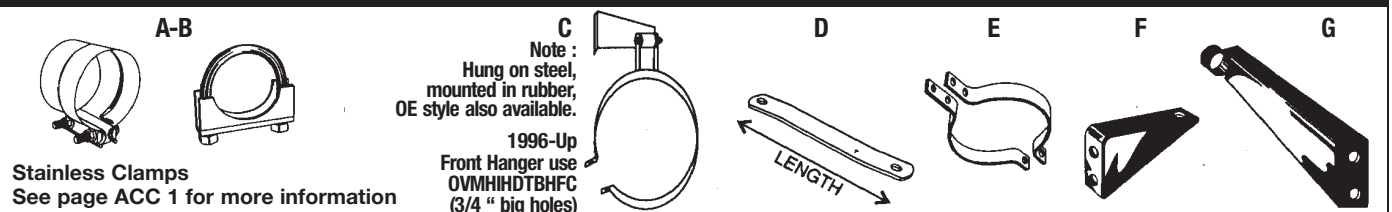

ACCESSORIES

DESCRIPTION	CLAMPS		MUFFLER HANGERS C	LINKS D	PIPE HANGERS E	BRACKETS	
	A - 3-1/2"	B - 4"				F	G
PART #	FLAT	350SC	400SC	C-1: OVMHIHDTAJ	400PH2PC	BROANAV (OVERAXLE)	BRTPNV (TAILPIPE)
PART #	PRE-FORMED	350SCPF	400SCPF	OE Style: OVMHIHDTOE			
PART #	U-BOLT	U-350	U-400	C-2: OVMHIHFC			
PART #				C-3: OVMHIHDTBHFC			
				D-1: LINK1 5"			
				D-2: LINK2 5-3/4"			
				D-3: LINK3 6-3/4"			
				D-4: Link4 4"			

OE Part numbers are for cross reference only