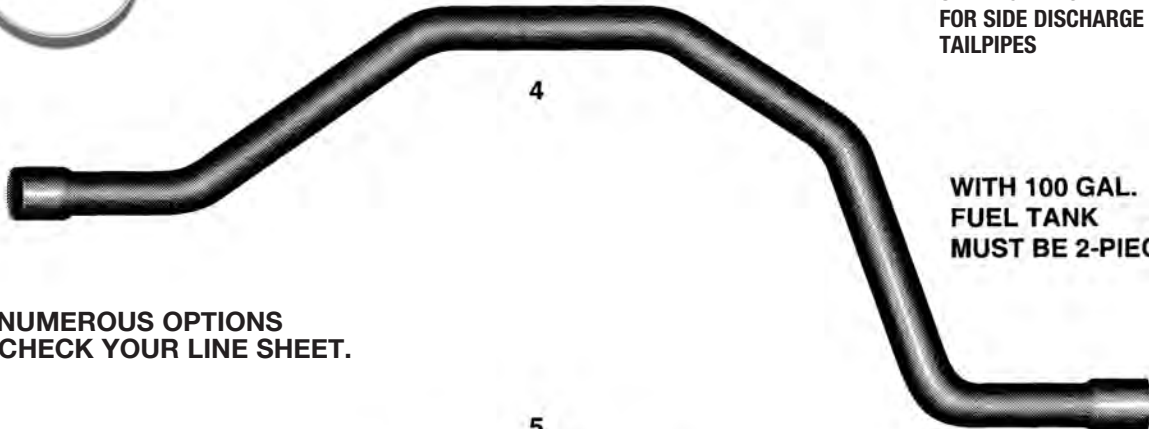

MUFFLER HANGER
TMVP85MH

3

SEE PAGE T 9 & 10
FOR AIR-RIDE
OVERAXLES.

SEE PAGE T 16
FOR SIDE DISCHARGE
TAILPIPES

4

WITH 100 GAL.
FUEL TANK
MUST BE 2-PIECE.

DUE TO NUMEROUS OPTIONS
PLEASE CHECK YOUR LINE SHEET.