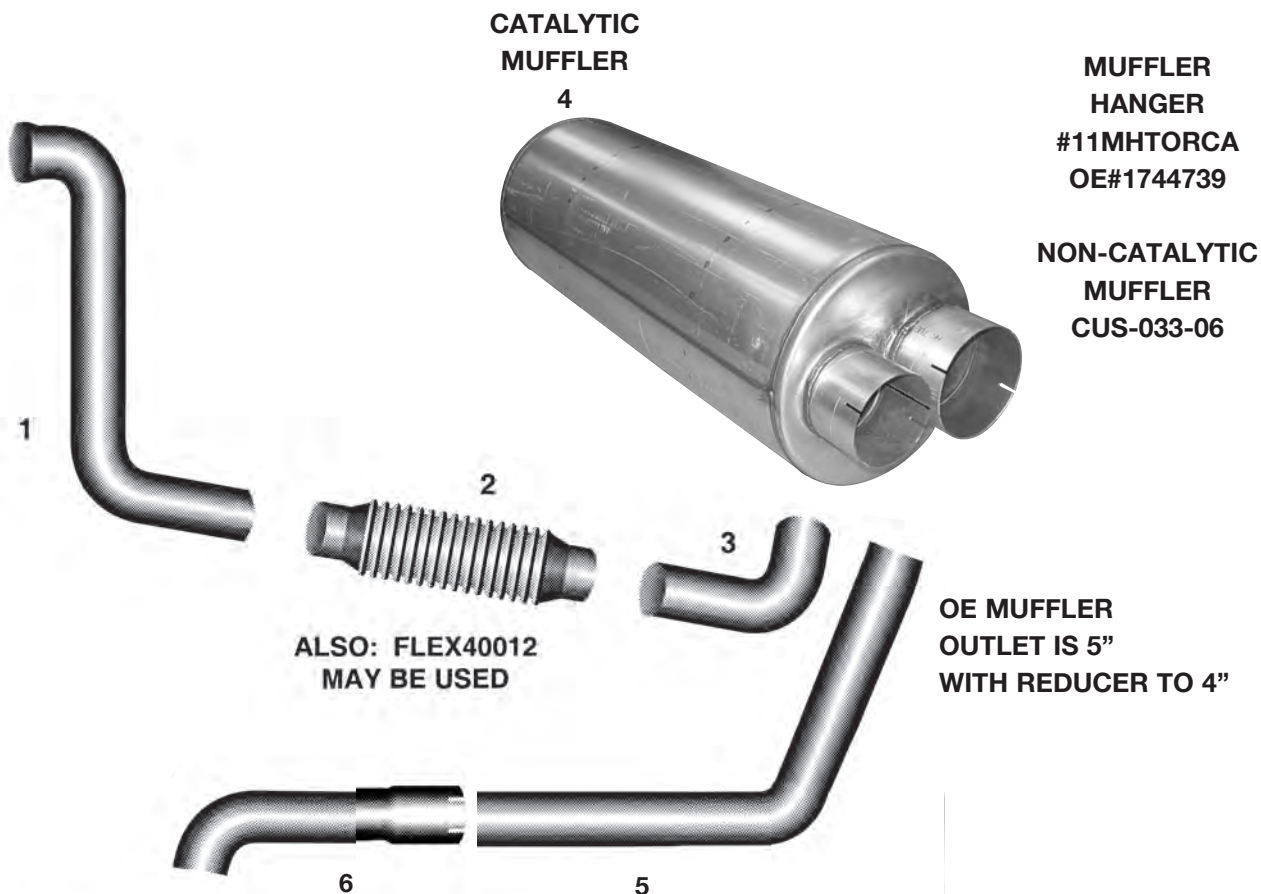

BLUEBIRD EXHAUST SYSTEMS

2002-UP BLUEBIRD ALL-AMERICAN 3126 CATERPILLAR PUSHER

11" ROUND

DUE TO NUMEROUS OPTIONS,
PLEASE CHECK YOUR LINE SHEET.

OE PART #'S ARE FOR CROSS
REFERENCE PURPOSES ONLY

FOR 5" TAILPIPE
PART # BP500TPUB
OE # 1999036

DESCRIPTION	1 TURBO PIPE	2 BELLOWS PIPE	3 MUFFLER INLET PIPE	4 CATALYTIC MUFFLER	5 TAILPIPE	6 TAILPIPE THRU-BUMPER
PART #	BP3126T	SSB40012	BP3126MIN	400CATREV	BPTP197	BPTP198
BLUEBIRD #	0003429	1749886	0003428	0036277	0053197	0053198

AUTO-JET MUFFLER CORP. • UNITED MUFFLER CORP.

U.S. toll free 1-800-247-5391 • Fax 515-224-0727 • website: www.auto-jet.com
Canada toll free 1-866-229-3402 • Fax 519-455-1103 • website: www.unitedmuffler.com

BB 36