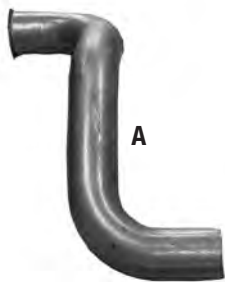

INTERNATIONAL TURBO PIPES

2007-UP DT466 ENGINE

A