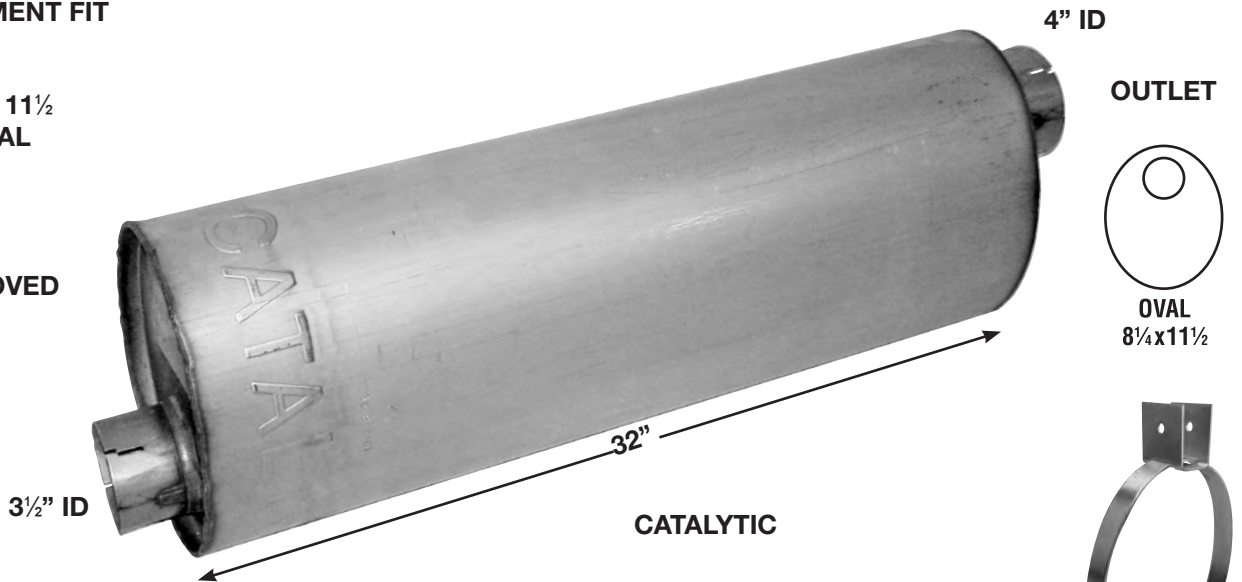

INTERNATIONAL CATALYTIC MUFFLER

2005 & UP CE

ORIGINAL
EQUIPMENT FIT

CONVENTIONAL OR ENGINE FORWARD

8 1/4 X 11 1/2
OVAL

E.P.A.
APPROVED

AUTO-JET PART # 350400CAT
O.E.# 3585872C1
3589192C1

PART # OVMHCE
O.E. # 2507193C1
(2) hangers required