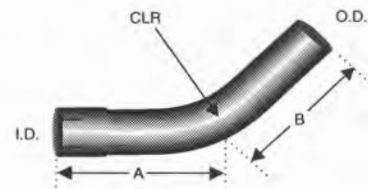

ACCESSORIES

ELBOWS

STANDARD IS I.D.-O.D.
O.D.-O.D. ON REQUEST
TR DESIGNATES TIGHT RADIUS
A & B LENGTHS $\pm 1/4$ "

ALUMINIZED
MANDREL BENT

SIZE	90° MANDREL BENT ALUMINIZED				45° MANDREL BENT ALUMINIZED			
	A	B	CLR	PART NUMBER	A	B	CLR	PART NUMBER
2-1/2"	9	9	3	25090E3XAL	4-3/4	4-3/4	3	25045E3XAL
2-3/4"	12	12	3	27590E3XAL	6-1/4	6-1/4	3	27545E3XAL
2-3/4"	12	12	2-3/4	27590E2.75XAL				
3"	12	12	4-1/2	30090E4.5XAL	5-1/4	5-1/4	4-1/2	30045E4.5XAL
3"	12	12	3-1/2	30090E3.5XAL				
3"	10	10	3	30090E3XAL				
3-1/2"	12	12	4	35090E4XAL	6	6	6	35045E6XAL
4"	14	14	6	40090E6XAL	5-1/2	5-1/2	6	40045E6XAL
4"	14	14	4-1/2	40090E4.5XAL	8	8	4-1/2	40045E4.5XAL
5"	19	19	6	50090E6XAL				
5"	19-1/4	19-1/4	6	50090E6XALX19.25	14-1/4	14-1/4	6	50045E6XAL
6"	23	23	9	60090E9XAL	10-1/2	10-1/2	6	60045E6XAL

TURN DOWNS

ALUMINIZED
MANDREL BENT

O.D. AVAILABLE

SIZE	OVERALL LENGTH	I.D. PART NO.
2-3/4"	14"	TD275ID
3"	14"	TD300ID
3-1/2"	14"	TD350ID
4"	14"	TD400ID
5"	20"	TD500ID
6"	20"	TD600ID