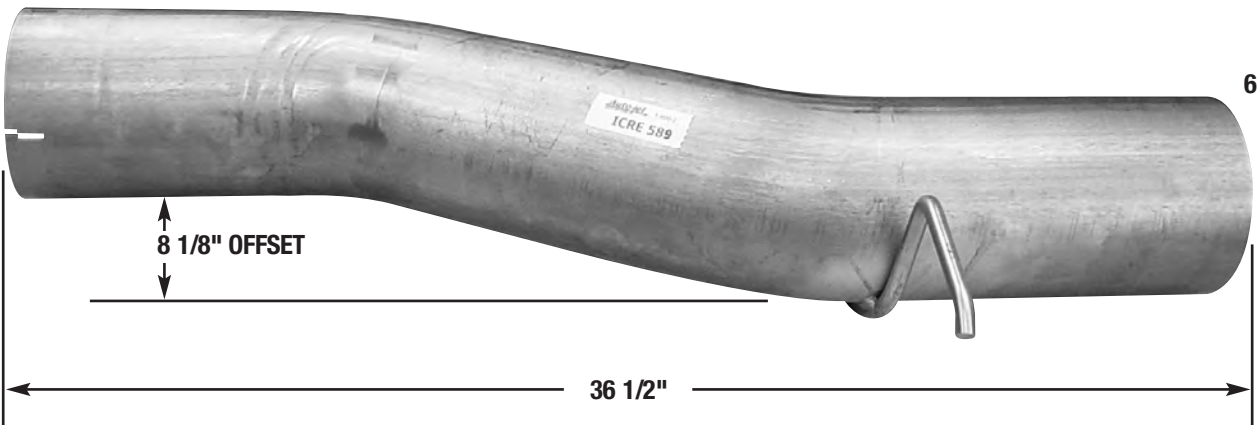

6" O.D.

8 1/8" OFFSET

36 1/2"

PART # ICRE589
O.E. PART # 3815589C1

6" STAINLESS STEEL TUBE

AUTO-JET MUFFLER CORP. • UNITED MUFFLER CORP.

U.S. toll free 1-800-247-5391 • Fax 515-224-0727 • website: www.auto-jet.com
Canada toll free 1-866-229-3402 • Fax 519-455-1103 • website: www.unitedmuffler.com

NAV 17