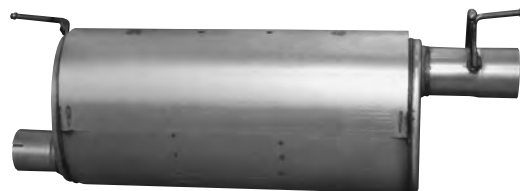

BB 3B

BLUEBIRD EXHAUST SYSTEMS

2013-17 BLUEBIRD VISION FORD V10 PROPANE & GASOLINE PIPES

1
COMING SOON!

2
COMING SOON!

3 ALL HEAVY DUTY WELDED O.E. FIT
OVAL MUFFLER INCLUDES HEAT
SHIELD

4

5 PLEASE MEASURE, 7 DIFFERENT LENGTHS
DEPENDING ON WHEEL BASE