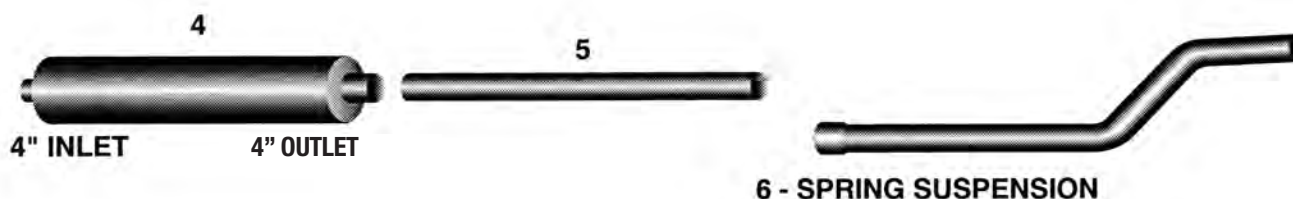

BLUEBIRD EXHAUST SYSTEMS

2005-UP BLUEBIRD ALL-AMERICAN PULLER, CAT. 3126 & C7

DUE TO NUMEROUS OPTIONS,
PLEASE CHECK YOUR LINE SHEET.

FOR: SIDE DISCHARGE TAIL PIPE SEE PAGE BB 27

OE PART #'S ARE FOR CROSS REFERENCE PURPOSES ONLY