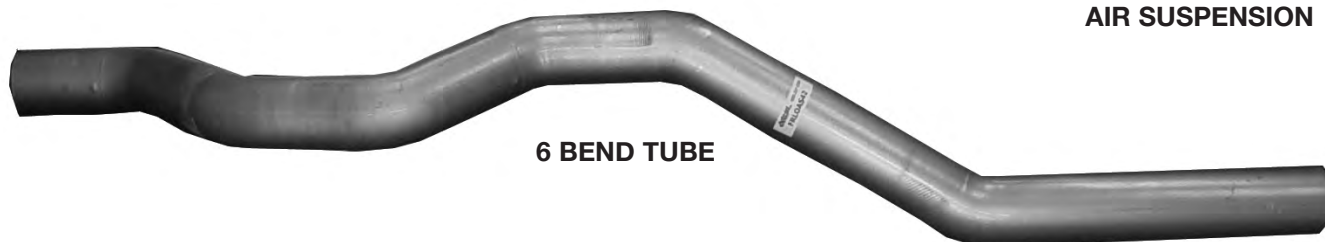

FREIGHTLINER OVERAXLES

2002 & UP FREIGHTLINER OVERAXLES

AIR SUSPENSION

6 BEND TUBE

PART # FRL0AS42
OE PART # 04-22842-000

NOTE: TAILPIPE CAN BE STRAIGHT