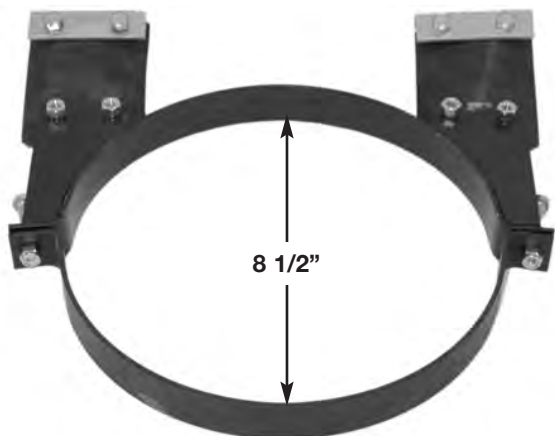

THOMAS EXHAUST SYSTEMS

REAR ENGINE MUFFLER HANGERS

MUFFLER HANGER

PART# TP85MH
OE# 6224-0514