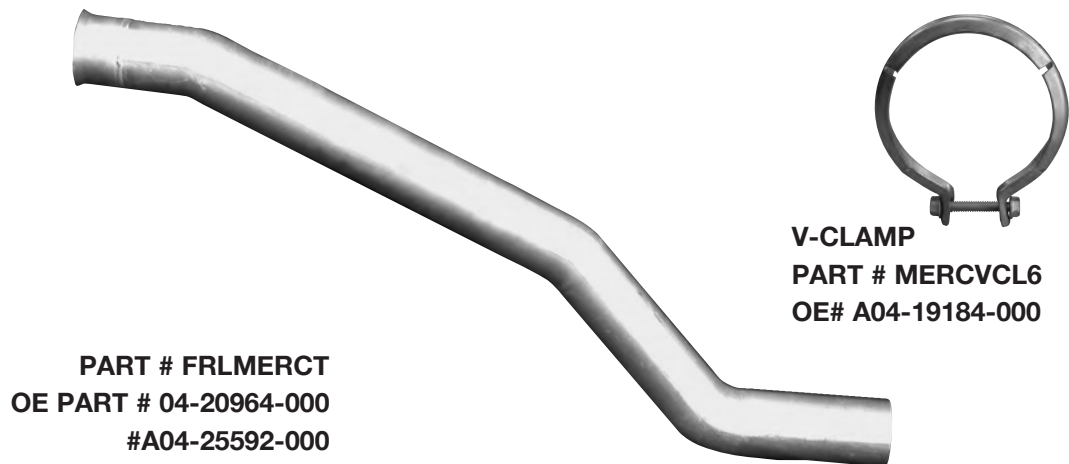

FREIGHTLINER TURBO PIPES

MERCEDES ENGINE 6 CYL.

OE PART #'S ARE FOR CROSS REFERENCE PURPOSES ONLY

AUTO-JET MUFFLER CORP. • UNITED MUFFLER CORP.

U.S. toll free 1-800-247-5391 • Fax 515-224-0727 • website: www.auto-jet.com
Canada toll free 1-866-229-3402 • Fax 519-455-1103 • website: www.unitedmuffler.com

FRL 9