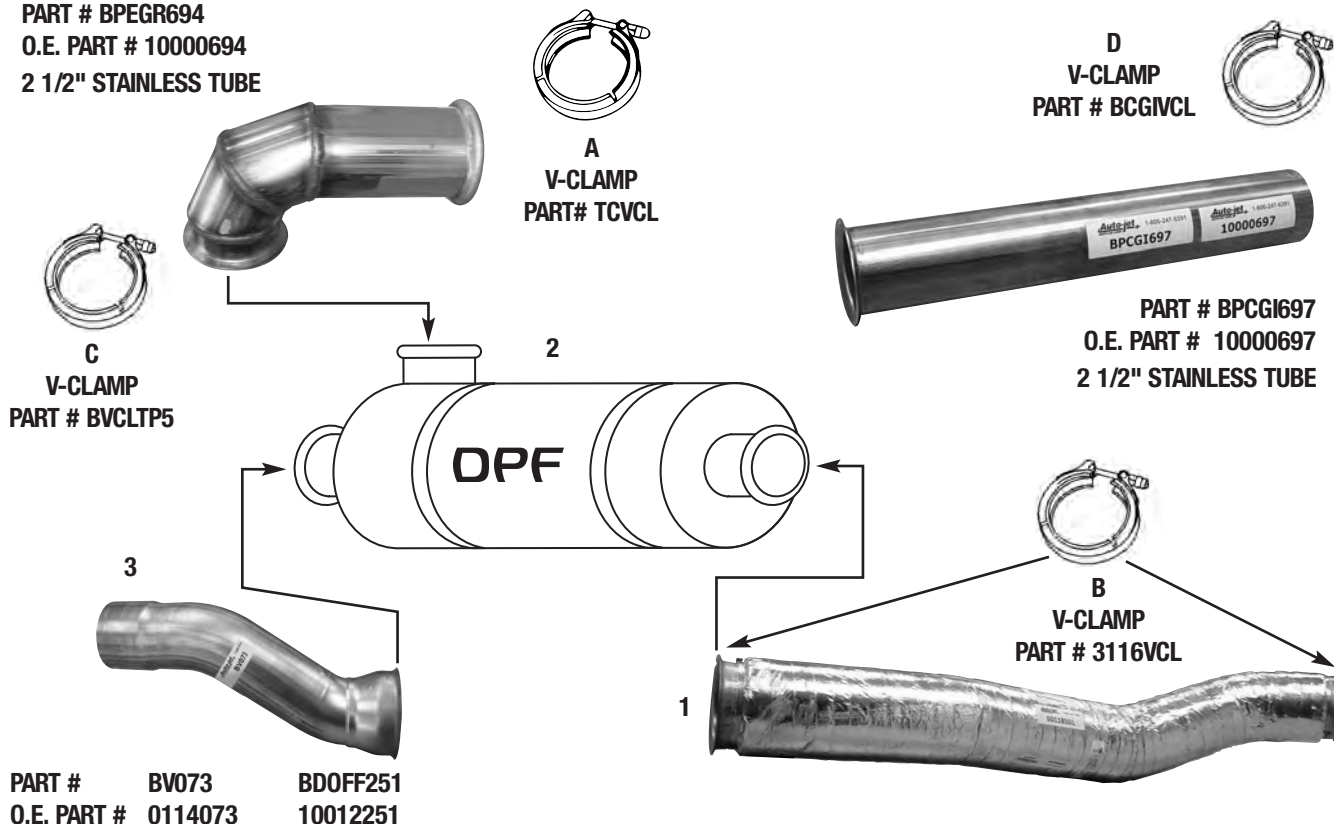

PART # BV073 BDOFF251
O.E. PART # 0114073 10012251

DESCRIPTION	1	2	3	V-CLAMPS			
	TURBO-PIPE	DPF	DPF OUTLET PIPE	A	B	C	D
PART#	BDPF501	N/A	BV073	TCVCL	3116VCL	BVCLTP5	250ACCUSI
O.E. PART #	0018501		0114073	0115041	1250646	0112913	0118667

AUTO-JET MUFFLER CORP. • UNITED MUFFLER CORP.

U.S. toll free 1-800-247-5391 • Fax 515-224-0727 • website: www.auto-jet.com
Canada toll free 1-866-229-3402 • Fax 519-455-1103 • website: www.unitedmuffler.com