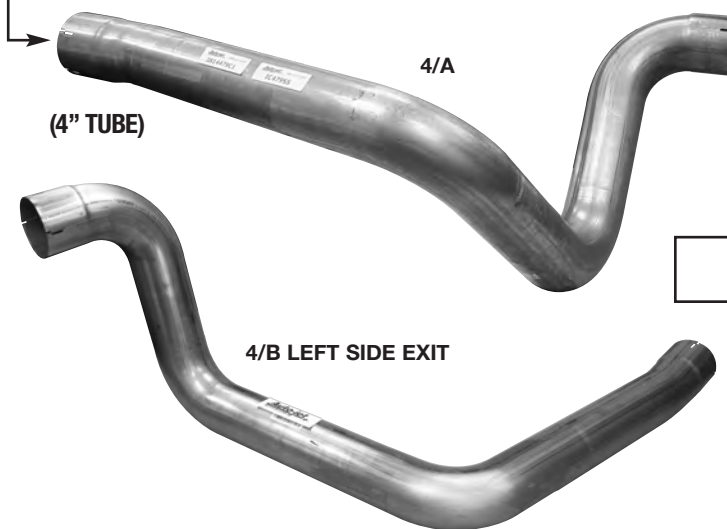

2012 & UP DOC
2 HOLE
FLANGE INLET
SEE PHOTO
DPF3

CONVERTERS SEE
PAGE NAV20

I6 & V8 ENGINES
HI TEMP STAINLESS
STEEL TAIL PIPES RIGHT

ALL PARTS ARE
STAINLESS STEEL

OE #'S ARE FOR CROSS
REFERENCE ONLY

(4" TUBE)