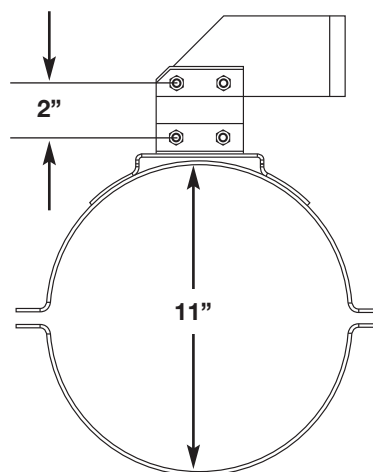

CATALYTIC MUFFLER
PART# TMVP1250
OE# 6224-1250

AUTO-JET MUFFLER CORP. • UNITED MUFFLER CORP.

U.S. toll free 1-800-247-5391 • Fax 515-224-0727 • website: www.auto-jet.com
Canada toll free 1-866-229-3402 • Fax 519-455-1103 • website: www.unitedmuffler.com