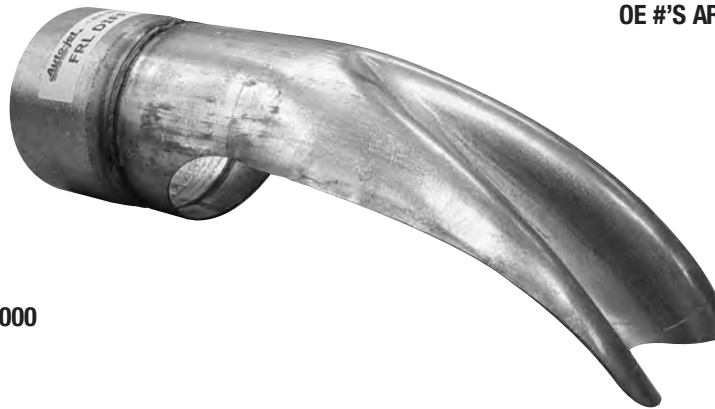

FREIGHTLINER DIFFUSERS & TURN DOWNS

TAILPIPE DIFFUSER

OE #'S ARE FOR CROSS REFERENCE ONLY

PART # FRLDIFF
O.E. PART # 04-24971-000
THOMAS # 135779

TAILPIPE TURN DOWN