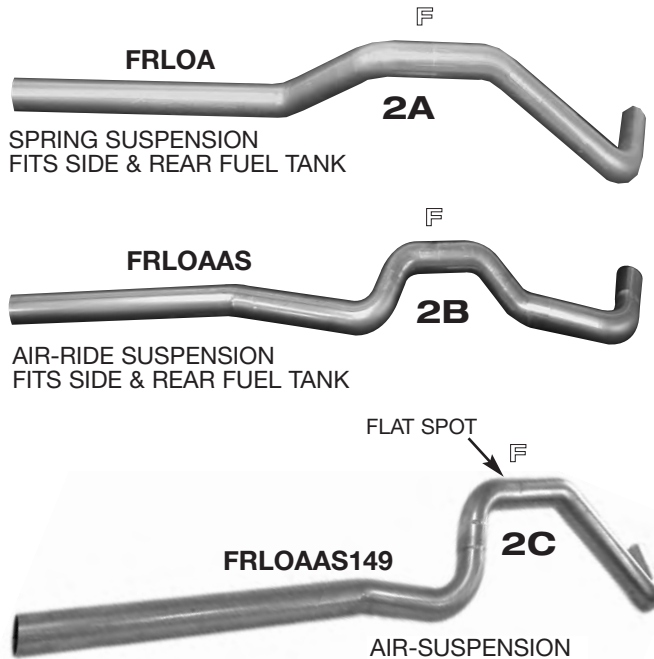

RIGHT SIDE BUMPER EXIT OVERAXLES