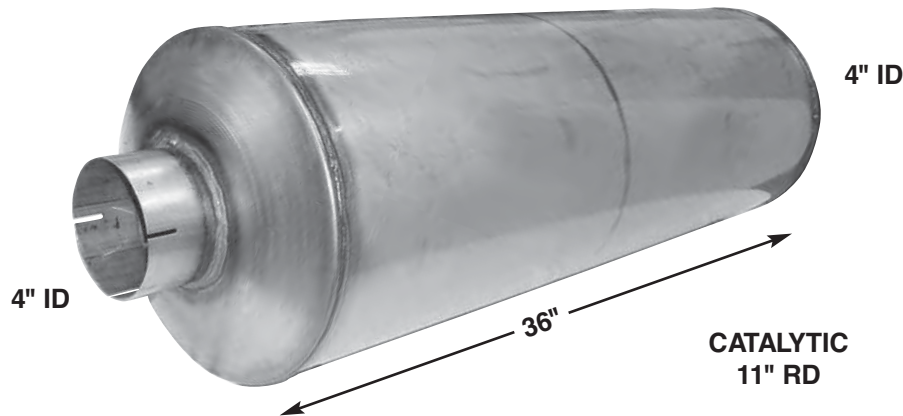

FORDCATMH
OE# E7HZ5A215B

AUTO-JET PART# 400CATCTR
OE# E7HZ5F25OYA

OE #'S ARE FOR CROSS REFERENCE ONLY

AUTO-JET MUFFLER CORP. • UNITED MUFFLER CORP.

U.S. toll free 1-800-247-5391 • Fax 515-224-0727 • website: www.auto-jet.com
Canada toll free 1-866-229-3402 • Fax 519-455-1103 • website: www.unitedmuffler.com

DPF 4