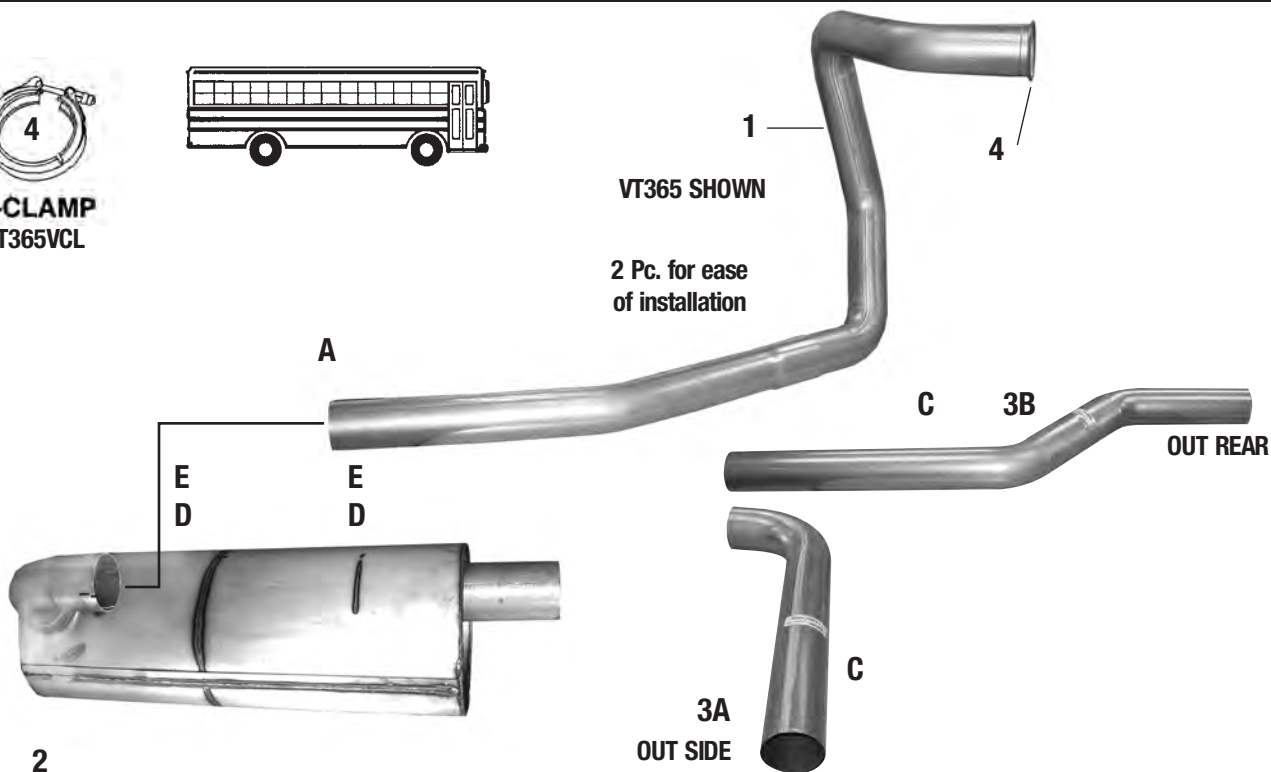

NAVISTAR INTERNATIONAL EXHAUST SYSTEMS

2004-UP IC REAR ENGINE VT-365

VT365 SHOWN

2 Pc. for ease
of installation

DESCRIPTION	1 TURBO PIPE	2 CATALYTIC MUFFLER	3 TAILPIPE		4 V-CLAMP
PART #	VT365	T365RE	A: ICRETPSD	3B: ICRETPOR	VT365VCL
OE#		3593687C1	3589631C1	3589872C1	3546068C2
PART #	DT466	T46619RE	SIDE EXIT	REAR EXIT	
OE#		3584619C2			

OE #'S ARE FOR CROSS REFERENCE ONLY

ACCESSORIES

DESCRIPTION	CLAMPS			PIPE HANGERS C	MUFFLER HANGERS D	RUBBER HANGER E
	FLAT	A-3-1/2"	B-4"			
PART #		350SC	400SC	400PHCE	0VMHCE	RUBHGRCE
PART #	PRE-FORMED	350CPF	400CPF			
PART #	U-BOLT	U-350	U-400			

AUTO-JET MUFFLER CORP. • UNITED MUFFLER CORP.

U.S. toll free 1-800-247-5391 • Fax 515-224-0727 • website: www.auto-jet.com
Canada toll free 1-866-229-3402 • Fax 519-455-1103 • website: www.unitedmuffler.com