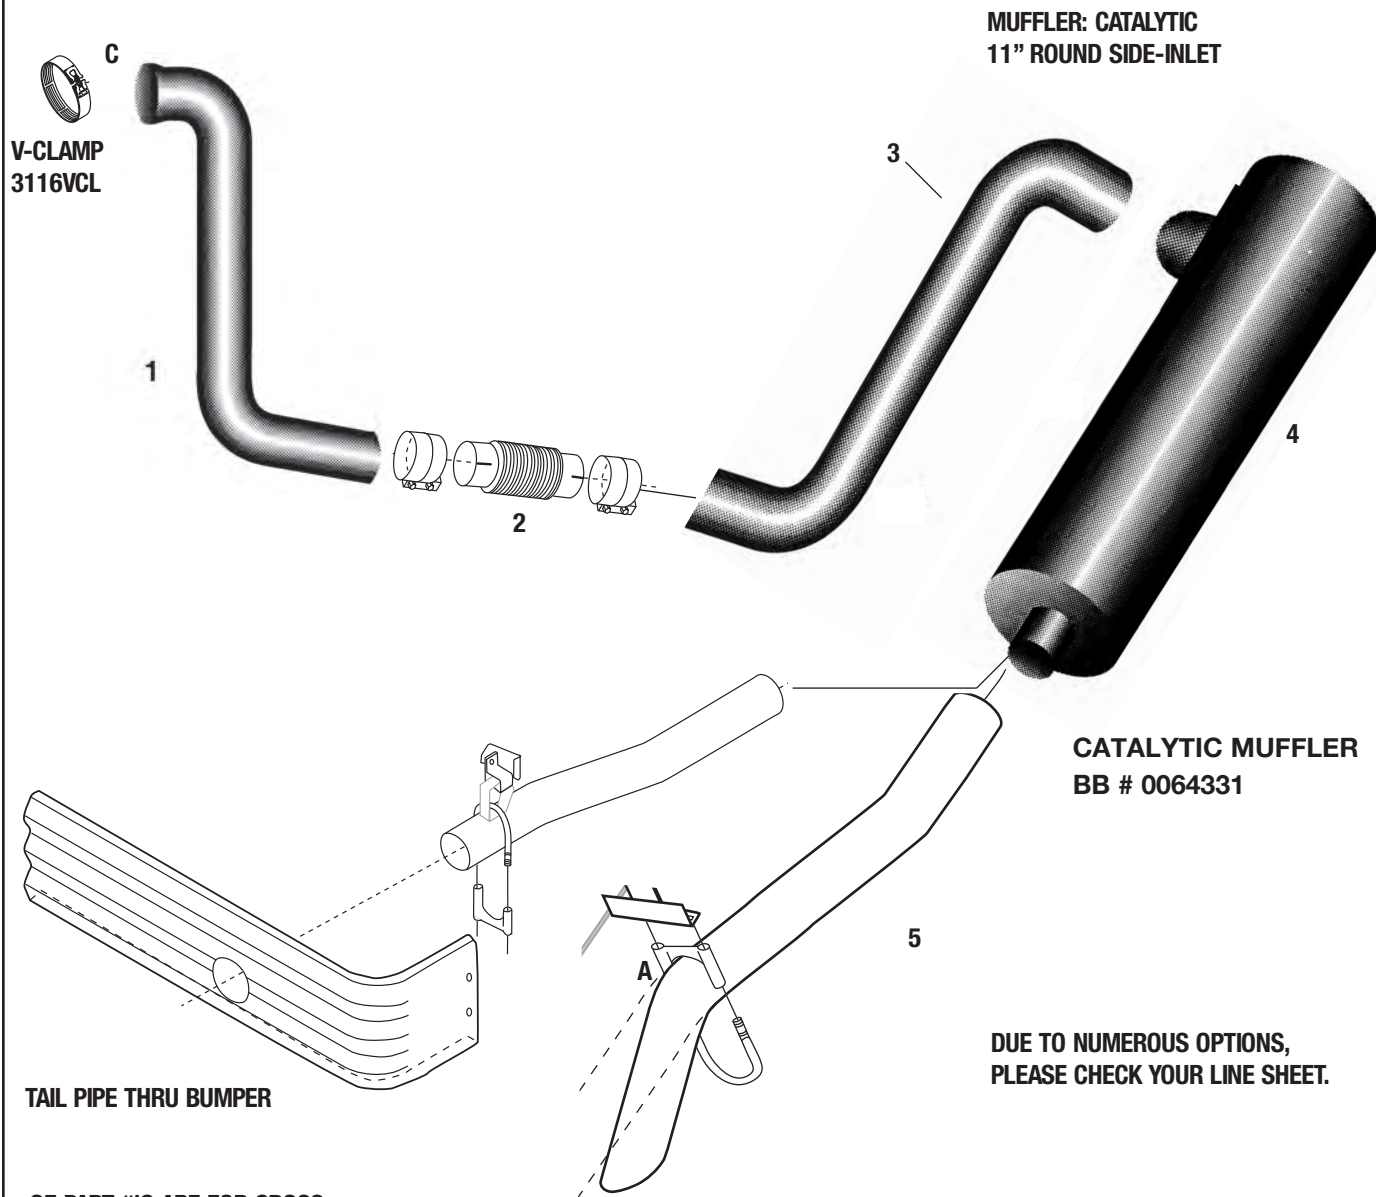

BLUEBIRD EXHAUST SYSTEMS

2004-UP BLUEBIRD ALL-AM. 3126 & C-7 CATERPILLAR PUSHER

OE PART #'S ARE FOR CROSS
REFERENCE PURPOSES ONLY

DESCRIPTION	A HANGERS	B MUFFLER HANGERS	C V-CLAMP
PART #	BBHGR5.62	11MHTORCA	3116VCL

DESCRIPTION	1 TURBO PIPE	2 BELLOWS PIPE	3 MUFFLER INLET PIPE	4 MUFFLER	5 TAILPIPE UNDER BUMPER	6 TAILPIPE THRU-BUMPER
PART #	BP3126T	SSB40010	BTP9191	400CAT S.I.	BPTP5004	BP500TP07
BLUEBIRD #	0003429	1749886	0049191	4-5 OD-ID	0065004	0065007
				NON-CAT 11-0055		

AUTO-JET MUFFLER CORP. • UNITED MUFFLER CORP.

U.S. toll free 1-800-247-5391 • Fax 515-224-0727 • website: www.auto-jet.com
Canada toll free 1-866-229-3402 • Fax 519-455-1103 • website: www.unitedmuffler.com