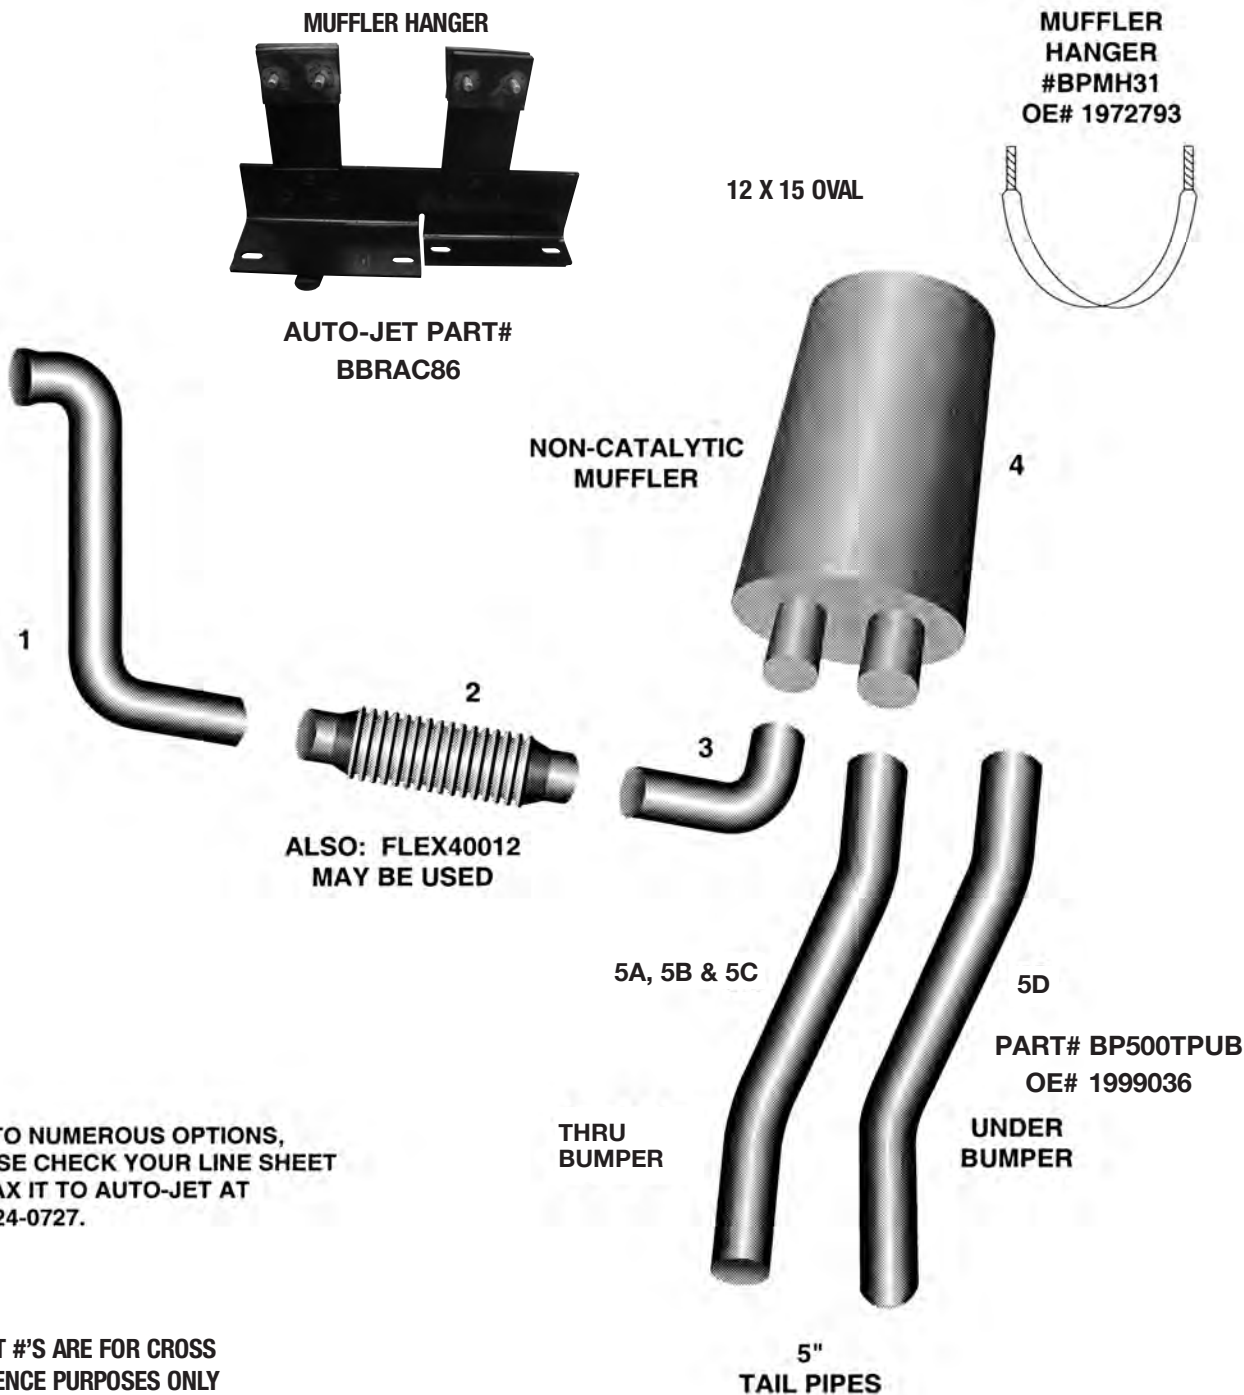

BLUEBIRD EXHAUST SYSTEMS

1999-UP BLUEBIRD ALL-AMERICAN 3126 CATERPILLAR PUSHER

DESCRIPTION	1	2	3	4	5 - TAILPIPES THRU BUMPER		
	TURBO PIPE	BELLOWS PIPE	MUFFLER INLET PIPE	MUFFLER	A	B	C
PART #	BP3126T	SSB40012	BP3126MIN	BP400500RV99	BP500TPTB	BP500TP07	BP500TP98
BLUEBIRD #	0003429	1124767	0003428	1759182	1997212	0065007	1809714

AUTO-JET MUFFLER CORP. • UNITED MUFFLER CORP.

U.S. toll free 1-800-247-5391 • Fax 515-224-0727 • website: www.auto-jet.com
Canada toll free 1-866-229-3402 • Fax 519-455-1103 • website: www.unitedmuffler.com