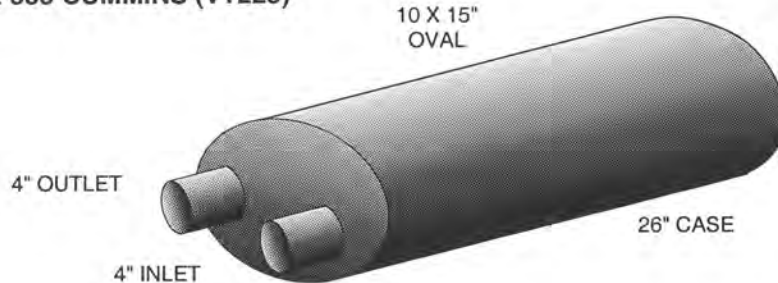

MUFFLERS

1987-UP THOMAS PUSHER MVP BUS MUFFLER

AUTO-JET PART NO.: TP400REV

APPLICATION: ENGINE REAR WITH STREET SIDE EXHAUST

ENGINE: 3208 CATERPILLAR & 555 CUMMINS (VT225)