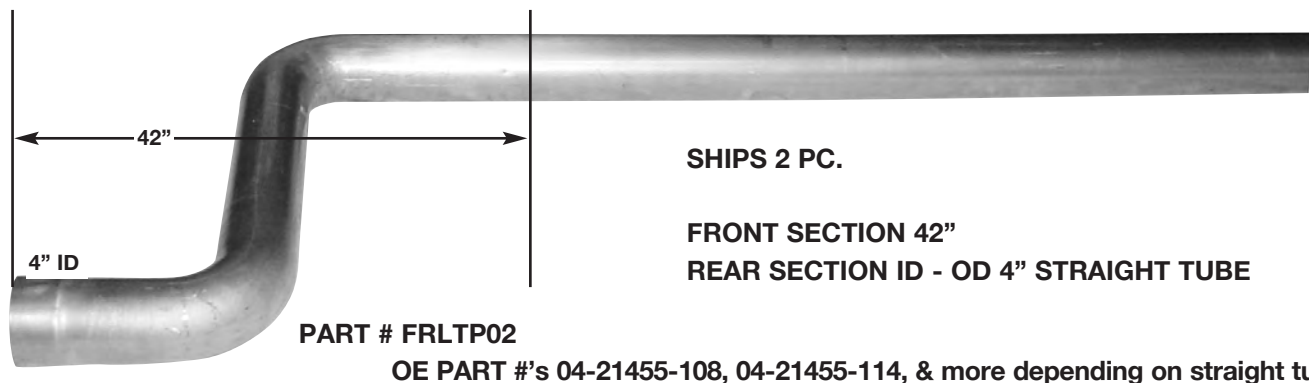

2002 TO 2007 FREIGHTLINER TAIL PIPES

2002 & UP FREIGHTLINER TAIL PIPES

FREIGHTLINER SIDE DISCHARGE TAILPIPE