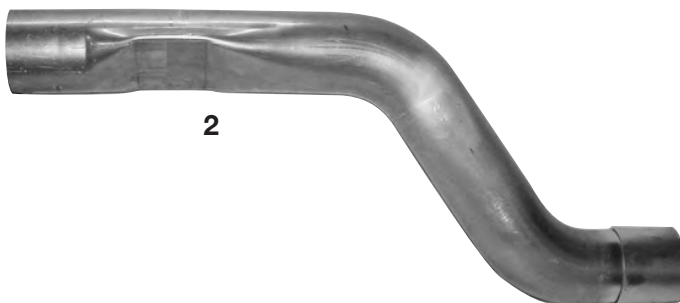

INTERNATIONAL TAILPIPES

2005 & UP CE & FE LEFT DRIVERS SIDE REAR EXIT

CONVERTER

1 (4" TUBE)

2

3A

UNDER BUMPER

OR