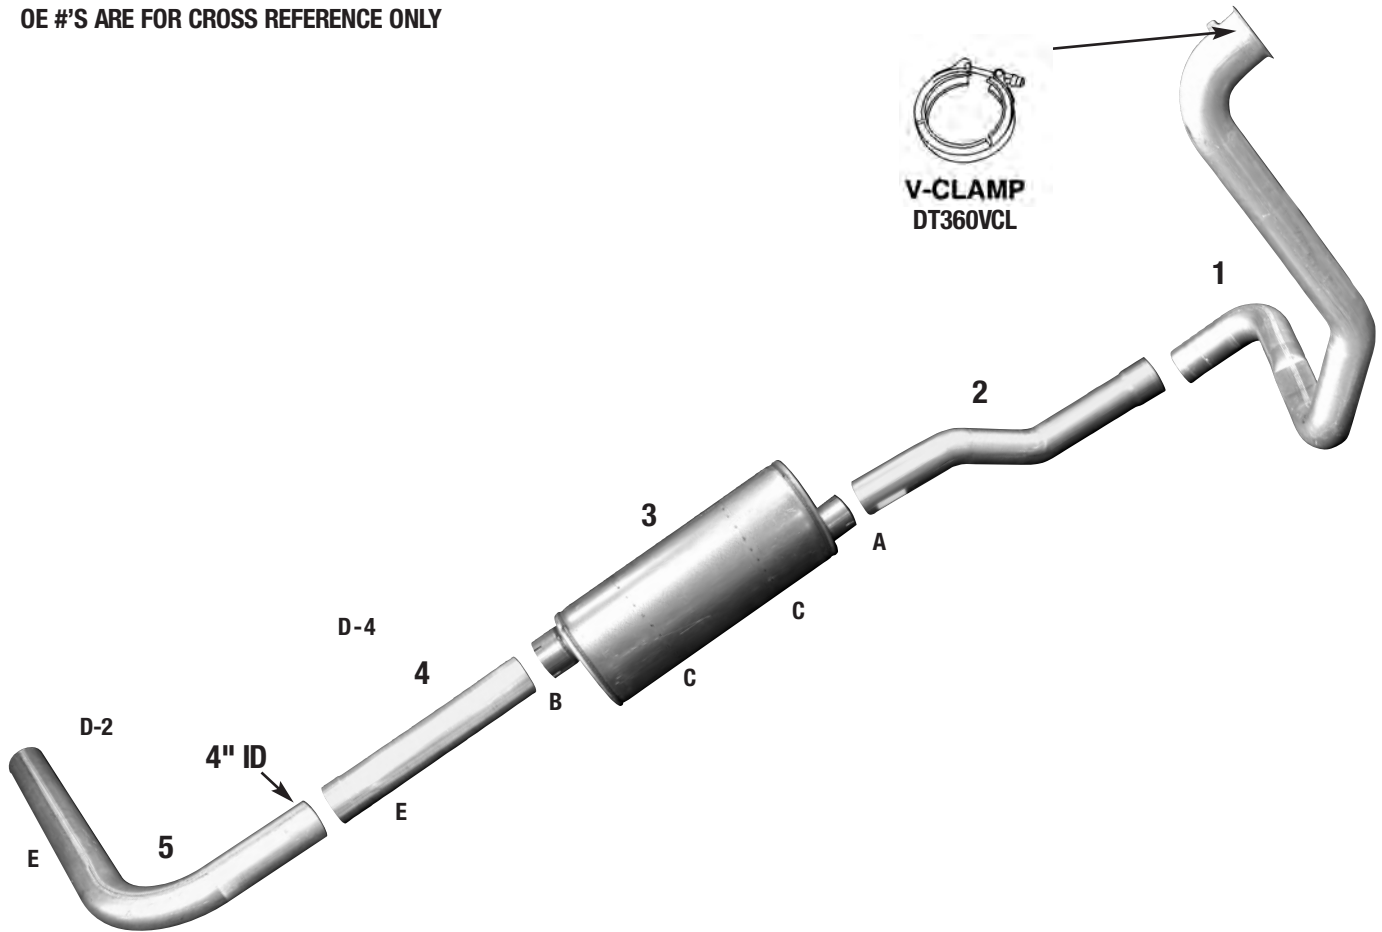

NAVISTAR INTERNATIONAL EXHAUST SYSTEMS

2000-UP INTERNATIONAL DT 466 ENGINE WITH LEFT SIDE EXHAUST SYSTEM

OE #'S ARE FOR CROSS REFERENCE ONLY

DESCRIPTION	1 TURBO PIPE	2 - TURBO PIPE EXTENSION	3 MUFFLER	4 FRONT PIPE	5 TAILPIPE	6 - TURN DOWN OPTIONAL
PART #	466DTLE20	NAVEXT20	350400L	400STP	SDI90	TD400ID

ACCESSORIES

A - B		C		D		E	
Stainless Clamps See page ACC 1 for more information							
DESCRIPTION	CLAMPS		C MUFFLER HANGERS		D LINKS		E PIPE HANGERS
PART #	FLAT	A -3-1/2" 350SC	B -4" 400SC	OVMHIHRE		D-1: LINK 1 5"	400PH2PC
	PRE-FORMED	350SCPF	400SCPF			D-2: LINK 2 5-3/4"	O.E.#
	U-BOLT	U-350	U-400			D-3: LINK 3 6-3/4"	3562460C2
						D-4: LINK 4 4"	

AUTO-JET MUFFLER CORP. • UNITED MUFFLER CORP.

U.S. toll free 1-800-247-5391 • Fax 515-224-0727 • website: www.auto-jet.com
Canada toll free 1-866-229-3402 • Fax 519-455-1103 • website: www.unitedmuffler.com