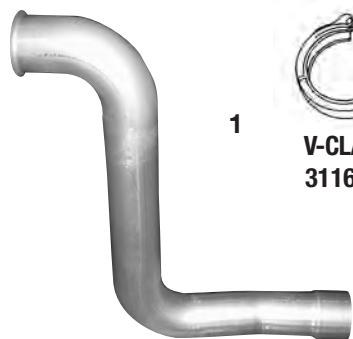

BLUEBIRD VISION EXHAUST SYSTEM

2004-UP BLUEBIRD VISION 3126-C7 CATERPILLAR ENGINE

1

V-CLAMP
3116VCL