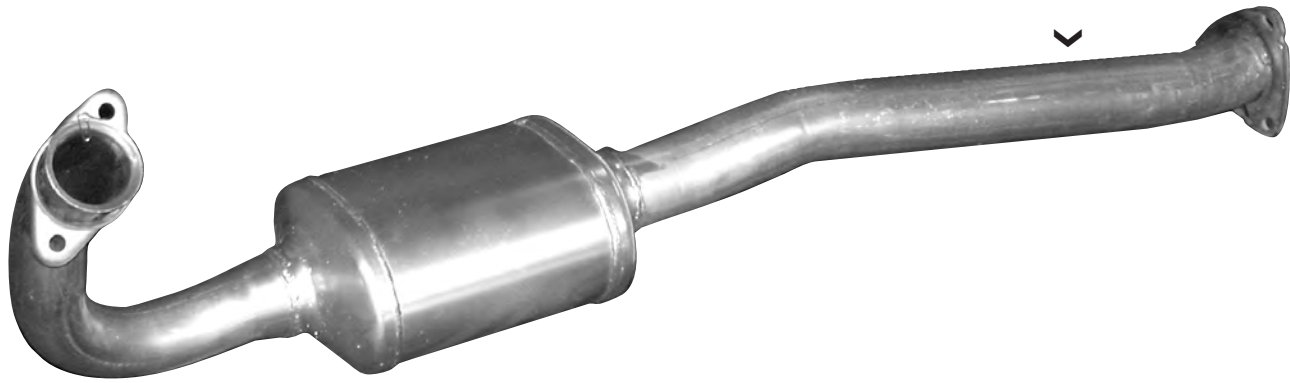

CHEVROLET-GM SCHOOL VANS

1998-UP G-SERIES VAN, 6.5 LITRE DIESEL TURBO PIPE WITH CONVERTER

TO PREVENT BREAKAGE,
BELLOWS CAN BE ADDED HERE

PART # 65GCONVT
GASKET PART # GMGS3HOLE