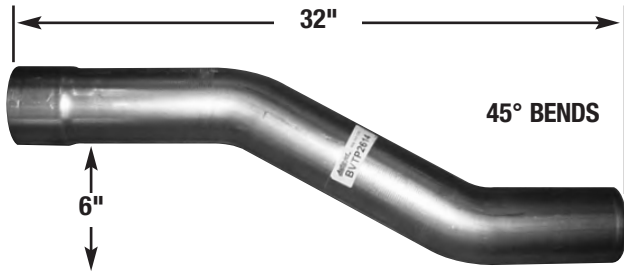

BLUEBIRD VISION ALL-AMERICAN TAILPIPES

THRU-BUMPER & UNDER BUMPER TO MISS TOW HOOK

TURNUED DOWN

PART # BVTP2614
O.E. PART # 0002614

PART # BBTP6440
O.E. PART # 0026440

MISSES TOW HOOK

UNDER BUMPER

PART # BVPTOW BVTP907
O.E. PART # 0074908 0074907