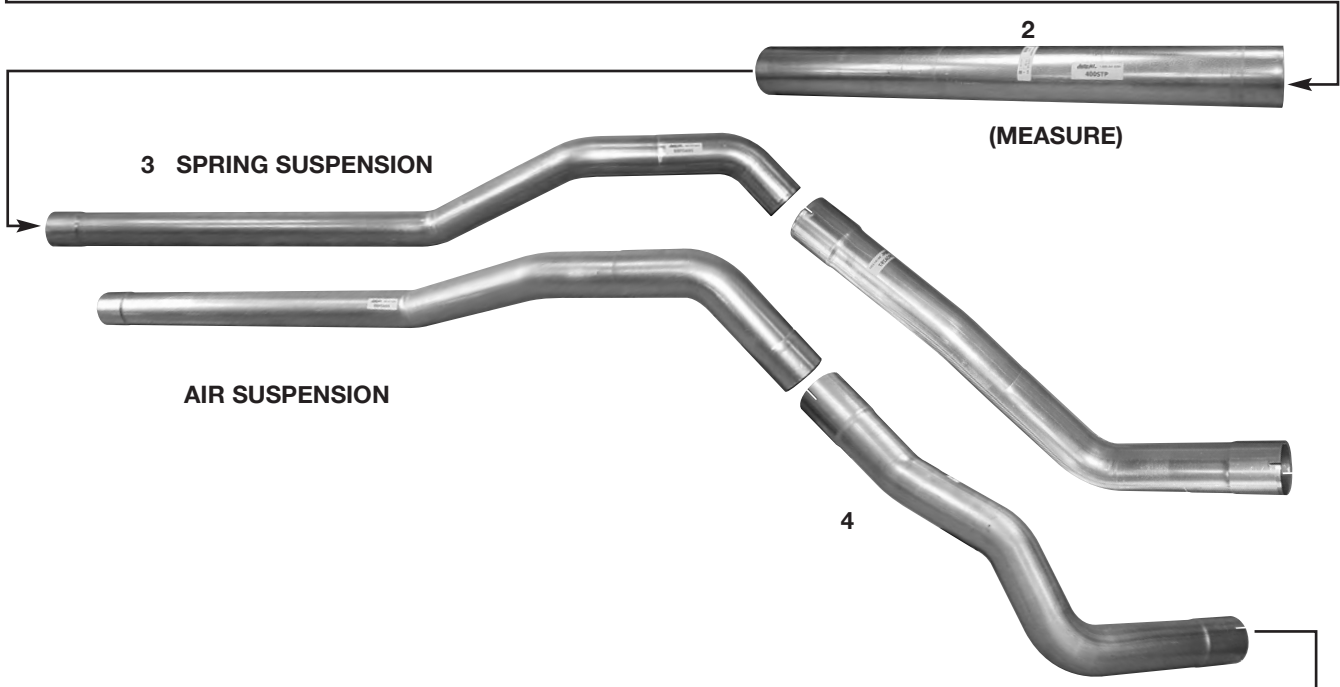

BLUEBIRD VISION EXHAUST SYSTEMS

2007 & UP VISION ISB07 CUMMINS ENGINE

OE #'S ARE FOR CROSS REFERENCE ONLY

DESCRIPTION	1 TURBO PIPE	2 STRAIGHT PIPE	3 REAR OVERAXLE FRONT PIPE SPRING SUSP. AIR SUSP.	4 REAR OVERAXLE REAR PIPE SPRING SUSP. AIR SUSP.	5 STRAIGHT PIPE	6 TAILPIPE
AUTO-JET PART#	BVCUMT139 OR BVCUMT139 CUSTOM	400STP (MEASURE)	BBFOA95 BBFOA94	BROA297 BBROA298	400STP (MEASURE)	BTP5313 (UNDER BUMPER)
O.E. PART #	00108139		00000095 00000094	00085297 00085298		00085313

AUTO-JET MUFFLER CORP. • UNITED MUFFLER CORP.

U.S. toll free 1-800-247-5391 • Fax 515-224-0727 • website: www.auto-jet.com
Canada toll free 1-866-229-3402 • Fax 519-455-1103 • website: www.unitedmuffler.com