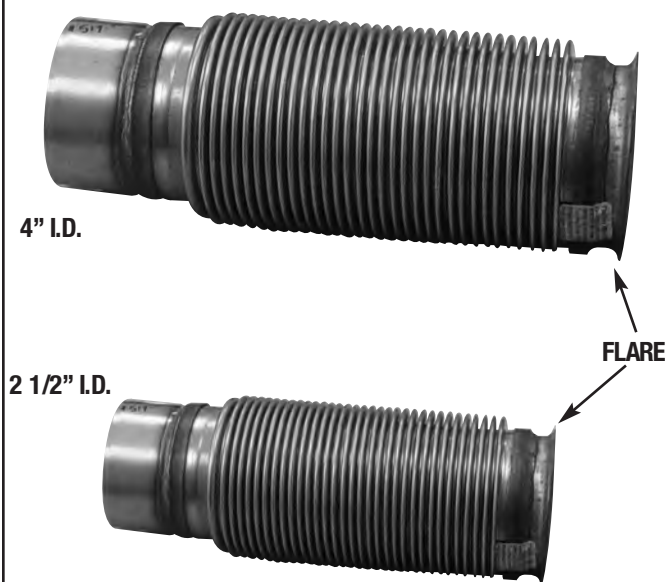

4" I.D.

2 1/2" I.D.

FLARE