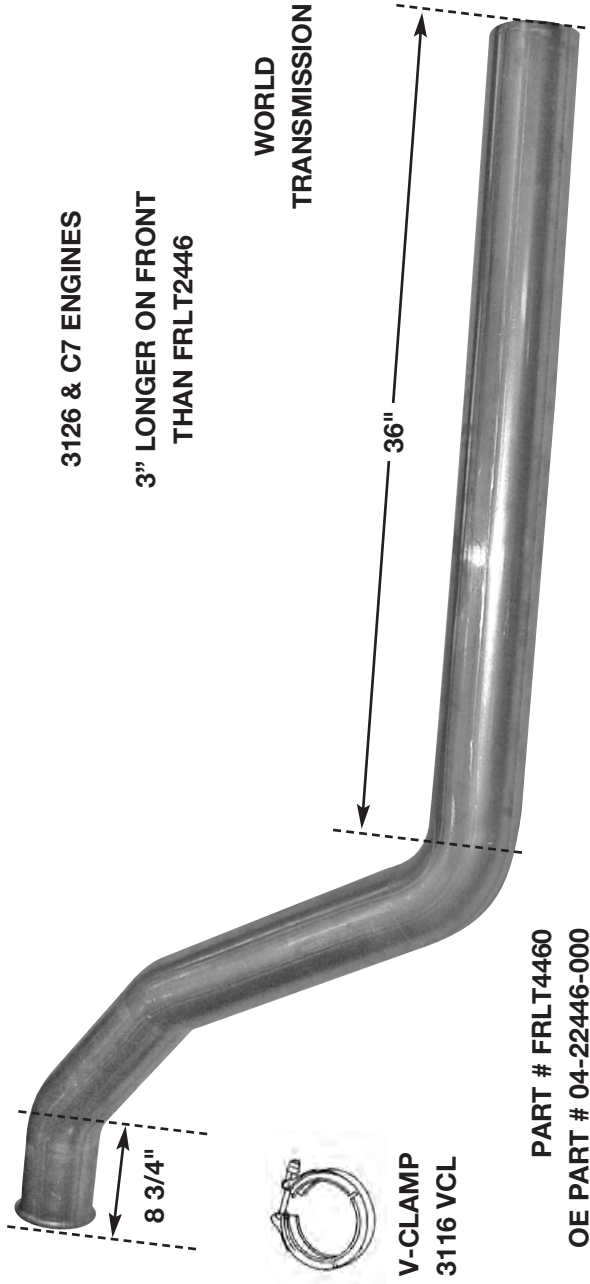

FREIGHTLINER TURBO PIPES

3126 CATERPILLAR

OE PART #'S ARE FOR CROSS REFERENCE PURPOSES ONLY

DUE TO NUMEROUS OPTIONS
PLEASE CHECK YOUR LINE SHEET.

12 DIFFERENT OPTIONS
FOR FREIGHTLINER

3126 CATERPILLAR TURBO PIPES!
MUST HAVE LINE SHEET.

SEE PAGE FRL 5 FOR
MORE 3126 TURBO PIPES

AUTO-JET MUFFLER CORP. • UNITED MUFFLER CORP.

U.S. toll free 1-800-247-5391 • Fax 515-224-0727 • website: www.auto-jet.com

Canada toll free 1-866-229-3402 • Fax 519-455-1103 • website: www.unitedmuffler.com

FRL 15