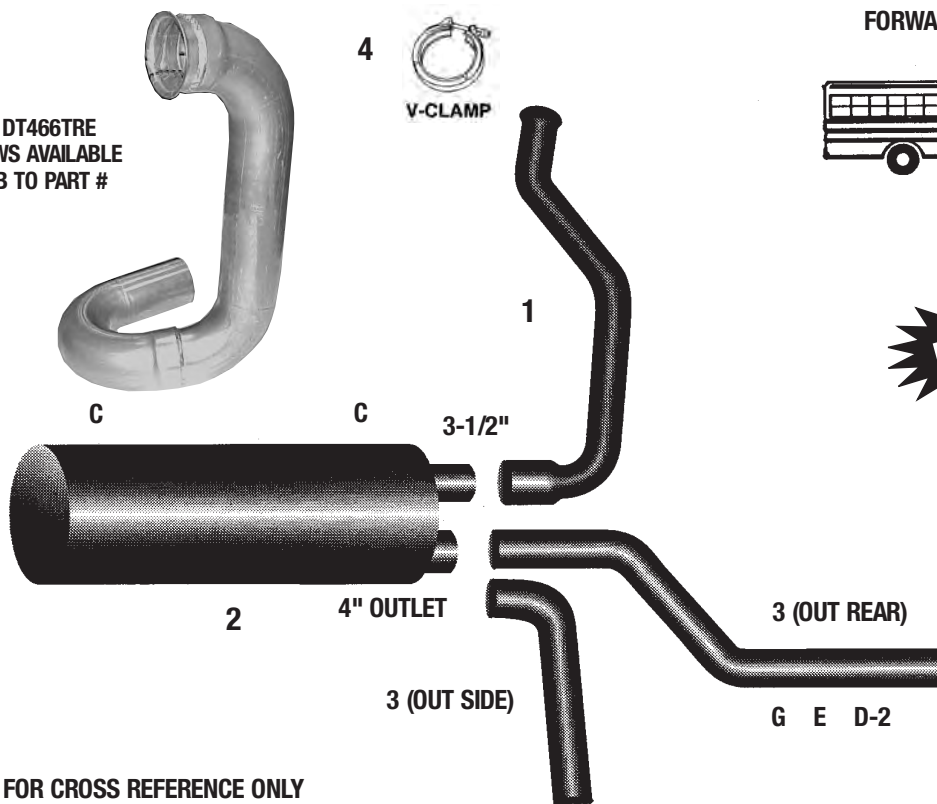

IC INTERNATIONAL EXHAUST SYSTEMS

AMTRAN - T444E - DT466 REAR ENGINE

PART # DT466TRE
BELLOWS AVAILABLE
ADD WB TO PART #

OE #'S ARE FOR CROSS REFERENCE ONLY

ALSO AVAILABLE:
THRU-BUMPER EXTENSION
PART # T444RETPTB

DESCRIPTION	1 TURBO PIPES	TUBE SIZE	2 MUFFLER	3	4 V-CLAMP
PART #	T444TRE 3"	3"	T444REVHDA	T444RETP (OUT REAR)	STANDARD - T444VCL
PART #	T444T6521 (PRE HEATER)	3"	T444REVHDA	T444RETPSD (OUT SIDE)	WITH PRE-HEATER - T444VCLPH
PART #	T444TRE99	3-1/2"	T444REVHDA	T444RETPTB (THRU BUMPER EXTENSION)	DT360VCL
PART #	T444RE685	3-1/2"	T444REVHDA		NAVCL428
PART #	DT466TRE	3-1/2"	T444REVHDA		DT360VCL