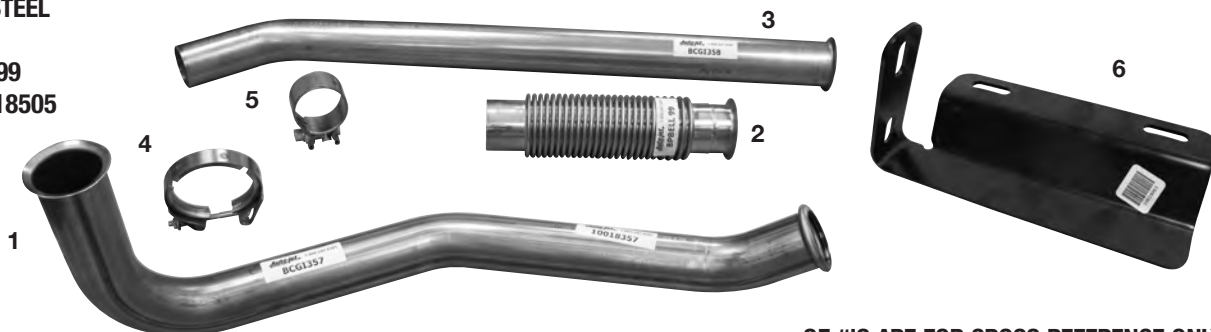

BLUEBIRD VISION EXHAUST SYSTEMS

2007-UP BLUEBIRD VISION ENGINE FORWARD W/C7 CATERPILLAR WITH DPF

C-7 EXHAUST C.G.I. UPGRADE

STAINLESS STEEL
REPLACES
OE# 10000699
OLD OE# 0118505

OE #'S ARE FOR CROSS REFERENCE ONLY

DESCRIPTION	1 FRONT PIPE	2 STAINLESS BELLOWS	3 REAR PIPE	4 V-CLAMP	5 CLAMP	6 BRACKET
PART#	BCGI357	BPBELL99	BCGI358	BCGIVCL	250ACCUSI	BCGIBRAC
OE PART#	10018357	00118999	10018358	00123506	00118667	10019065

PART # BPEGR694
O.E. PART # 10000694
2 1/2" STAINLESS TUBE