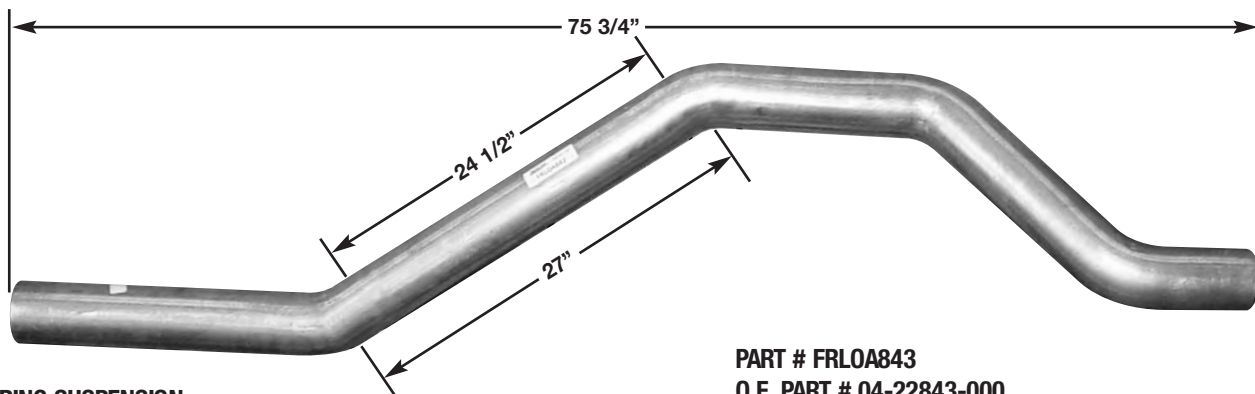

FREIGHTLINER REAR OVERAXLE

SPRING SUSPENSION

PART # FRL0A843
O.E. PART # 04-22843-000

OE PART #'S ARE FOR CROSS REFERENCE PURPOSES ONLY

AUTO-JET MUFFLER CORP. • UNITED MUFFLER CORP.

U.S. toll free 1-800-247-5391 • Fax 515-224-0727 • website: www.auto-jet.com
Canada toll free 1-866-229-3402 • Fax 519-455-1103 • website: www.unitedmuffler.com

FRL 21