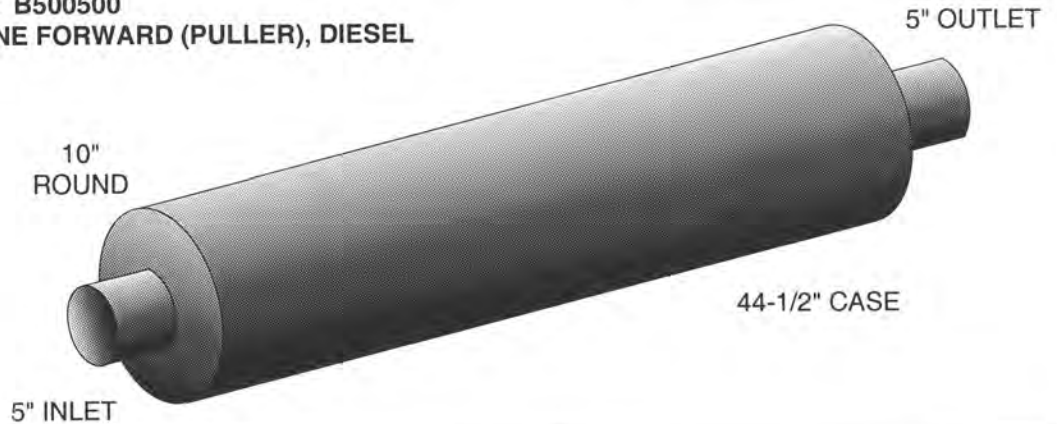

MUFFLERS

1992-UP BLUEBIRD ALL-AMERICAN BUS MUFFLERS

AUTO-JET PART NO.: B500500
APPLICATION: ENGINE FORWARD (PULLER), DIESEL
W/5" SYSTEM
YEAR: 1992 & UP