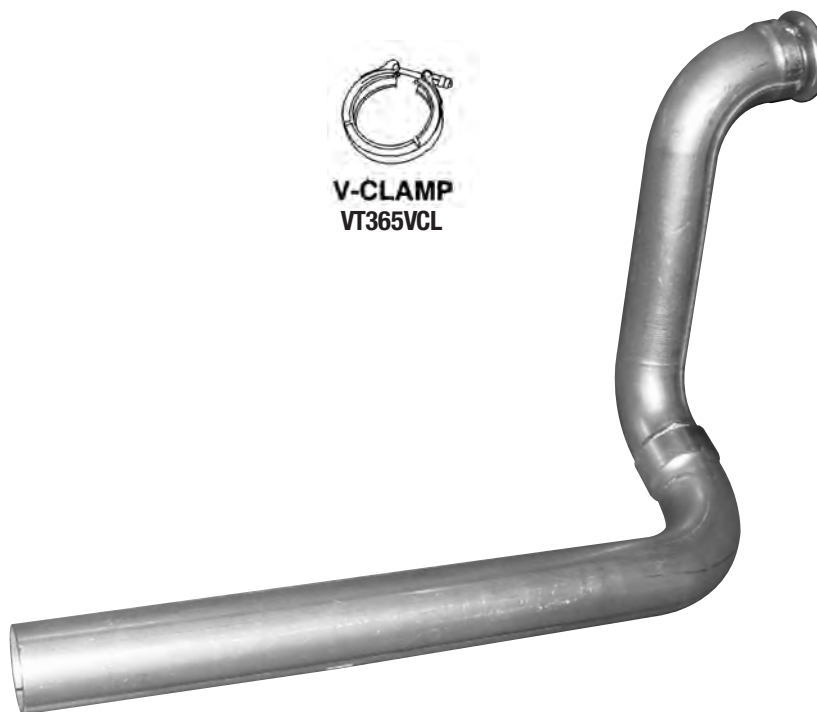

2004 - UP REAR ENGINE DT466

OE #'S ARE FOR CROSS REFERENCE ONLY

V-CLAMP
VT365VCL

PART # T46619RE
OE# 3584619C2

AUTO-JET MUFFLER CORP. • UNITED MUFFLER CORP.

U.S. toll free 1-800-247-5391 • Fax 515-224-0727 • website: www.auto-jet.com
Canada toll free 1-866-229-3402 • Fax 519-455-1103 • website: www.unitedmuffler.com