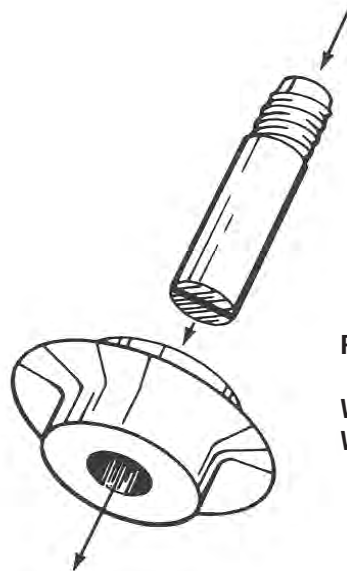

REPLACEMENT ITEMS

PIN PART # PIN1

WHEEL PART #
WHEEL

AUTO-JET MUFFLER CORP. • UNITED MUFFLER CORP.

U.S. toll free 1-800-247-5391 • Fax 515-224-0727 • website: www.auto-jet.com
Canada toll free 1-866-229-3402 • Fax 519-455-1103 • website: www.unitedmuffler.com