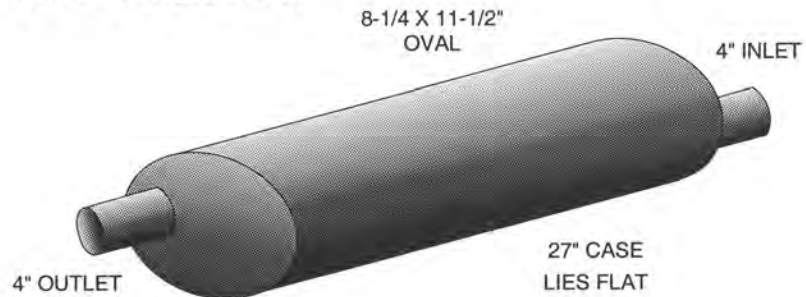

1985-89 THOMAS PUSHER MVP BUS MUFFLER

AUTO-JET PART NO.: 400400HDA

APPLICATION: ENGINE REAR, EXHAUST THROUGH BUMPER

ENGINE: 8.2 LITRE DETROIT TURBO & 3208 CATERPILLAR