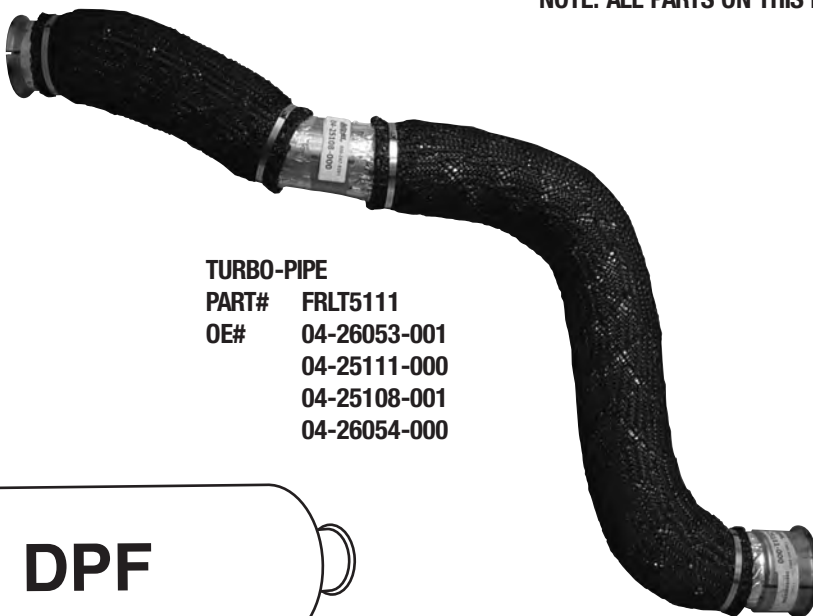

DPF

FREIGHTLINER TURBO & OVER AXLE PIPES

2007 & UP CUMMINS I.S.B.07 TURBO PIPE INSULATED WTH CERAMIC SLEEVE

NOTE: ALL PARTS ON THIS PAGE ARE STAINLESS STEEL

NOTE: THESE
TURBO-PIPES ARE
VERY SIMILAR
CHECK LINE
SHEET