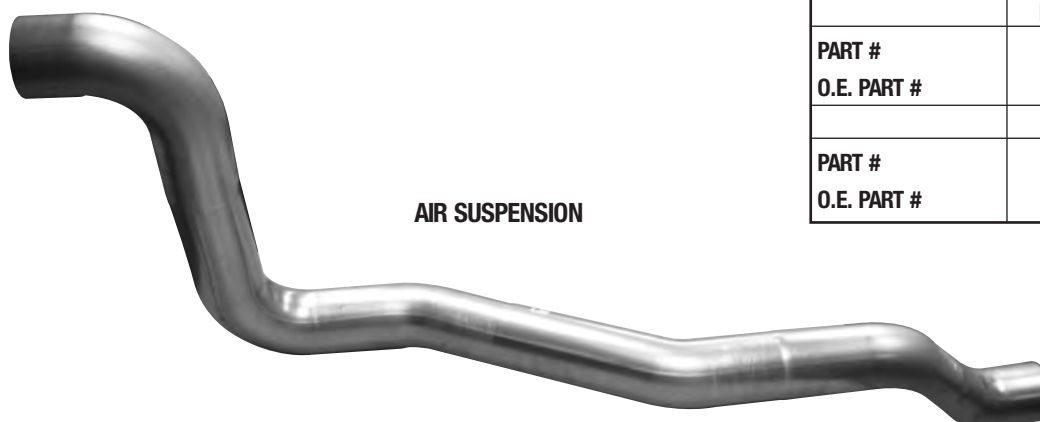

AIR SUSPENSION

	FRONT SECTION
PART #	BVOA463
O.E. PART #	10011463
	REAR SECTION
PART #	BROA487
O.E. PART #	10011487

VISION TAILPIPE EXTENSION