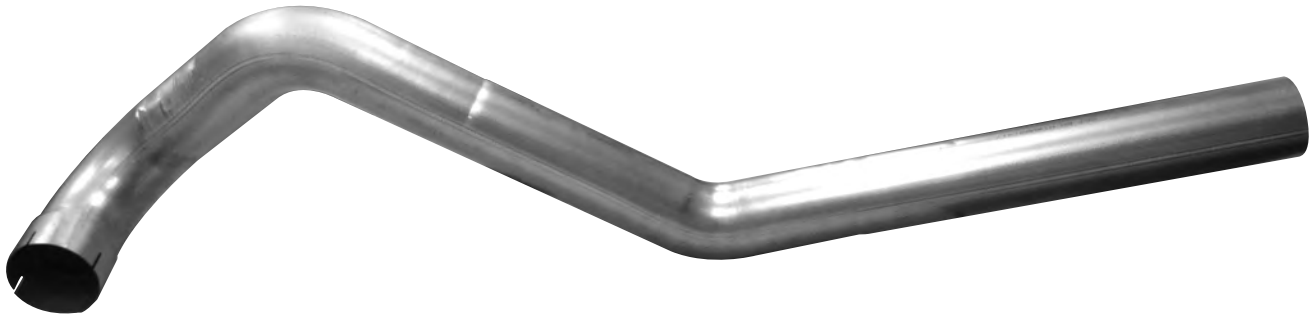

THOMAS MVP LEFT SIDE DISCHARGE TAILPIPES

2005 & UP THOMAS MVP 4" SIDE DISCHARGE TAIL PIPE

AUTO-JET PART # TMVPSD263
O.E. PART # 6224-1263