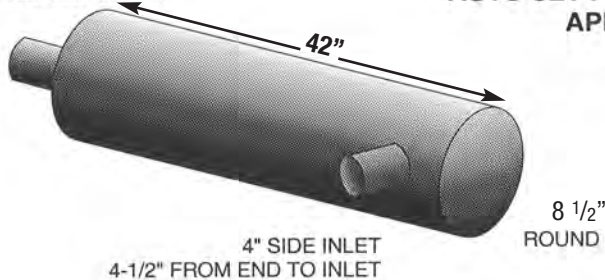

MUFFLERS

1992-UP CHEVROLET - GMC BUS MUFFLERS

4" CENTERED OUTLET

AUTO-JET PART NO.: CV400400
APPLICATION: DIESEL
ENGINE: 3116 CAT.
YEAR: 1992 & UP

MUFFLER HANGER