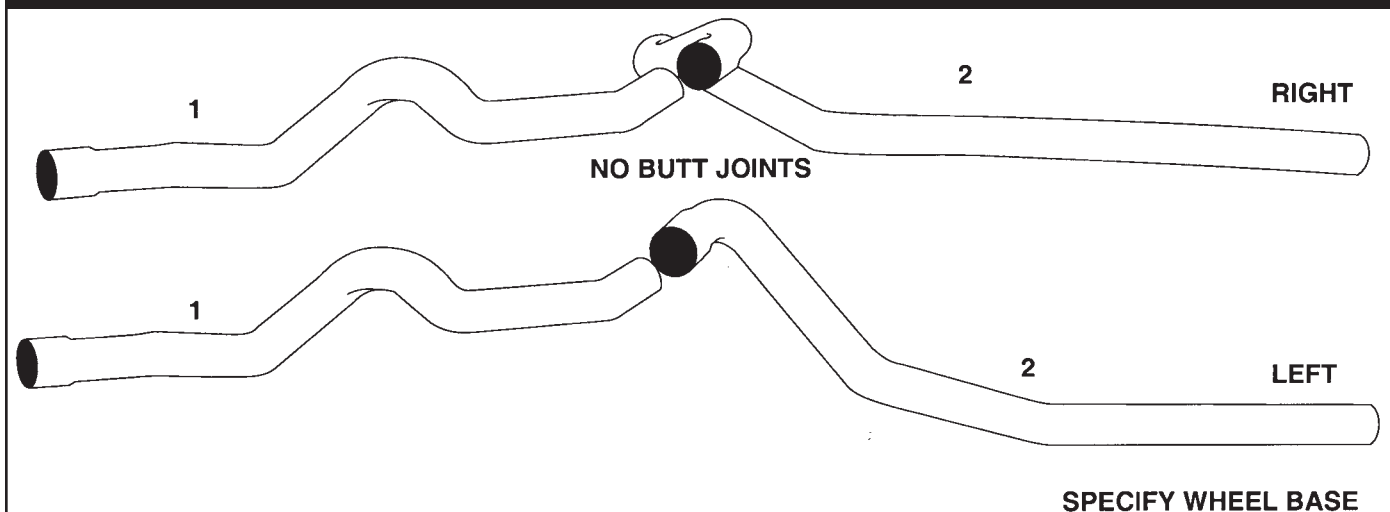

AIR SUSPENSION TAILPIPES

DESCRIPTION	1-OVERAXLE		2- TAILPIPE
	AUTO-JET #	OE#	
CONVENTIONAL	IDOAAS	1610293C3	IDTPAS
FORWARD CONTROL LEFT SIDE EXIT	IDOAAS	1610293C3	IDTPFCLAS (Fits conventional also)
FORWARD CONTROL RIGHT SIDE EXIT	IDOAAS	1610293C3	IDTPFCRAS
CONVENTIONAL	IDOAASC4	1610293C4	IDTPAS

OE #'S ARE FOR CROSS REFERENCE ONLY

AUTO-JET MUFFLER CORP. • UNITED MUFFLER CORP.

U.S. toll free 1-800-247-5391 • Fax 515-224-0727 • website: www.auto-jet.com
Canada toll free 1-866-229-3402 • Fax 519-455-1103 • website: www.unitedmuffler.com