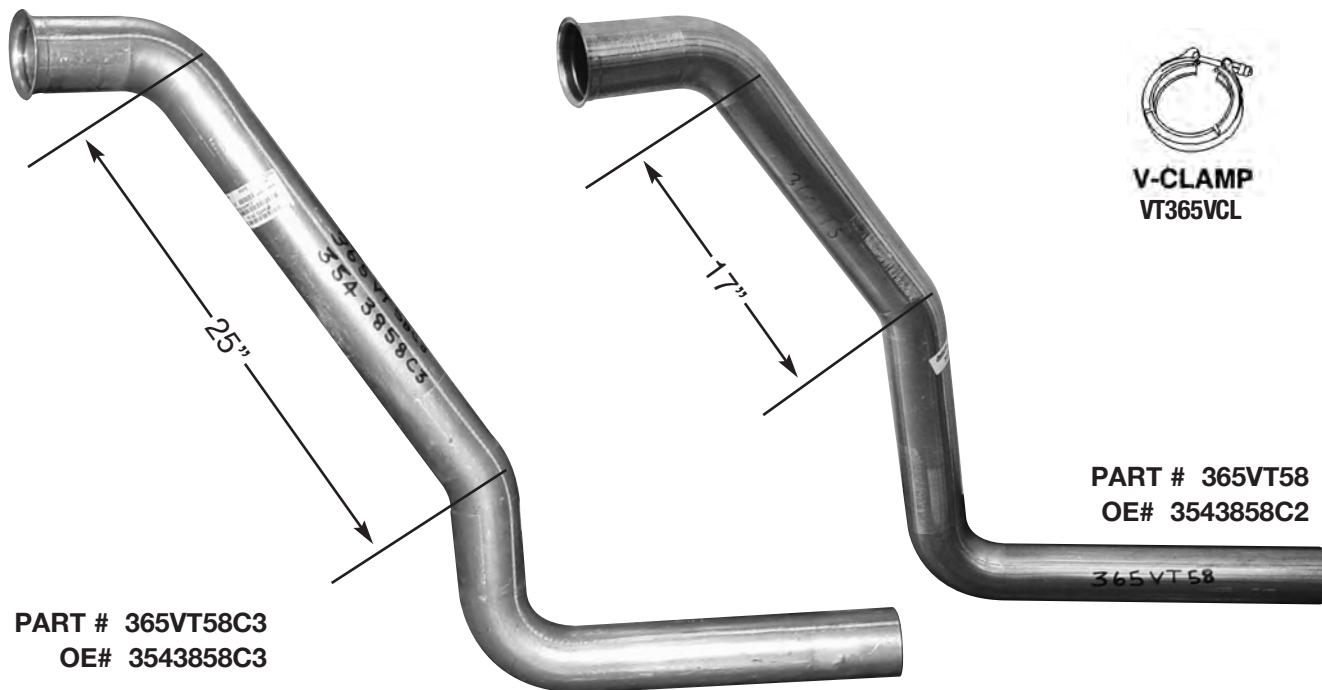

INTERNATIONAL TURBO PIPES

2005 & UP VT365 ENGINE

PART # 365VT58C3
OE# 3543858C3

PART # 365VT58
OE# 3543858C2

V-CLAMP
VT365VCL