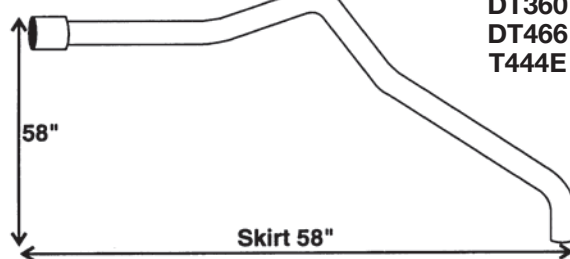

Please specify:
OD on front into muffler
ID on front over straight pipe