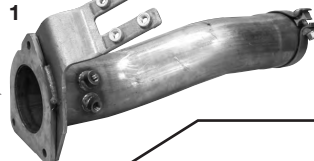

2012 & UP DOC
2 HOLE
FLANGE INLET
SEE PHOTO
DPF3

CONVERTERS SEE
PAGE NAV20

I6 & V8 ENGINES
HI TEMP STAINLESS
STEEL TAIL PIPES RIGHT

ALL PARTS ARE
STAINLESS STEEL

OE #'S ARE FOR CROSS
REFERENCE ONLY

(4" TUBE)