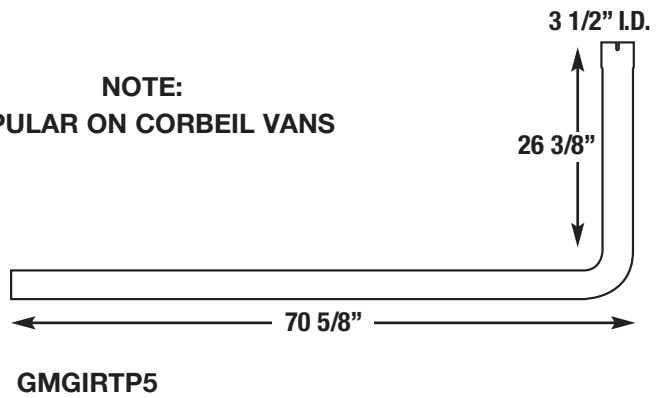

AUTO-JET MUFFLER CORP. • UNITED MUFFLER CORP.

U.S. toll free 1-800-247-5391 • Fax 515-224-0727 • website: www.auto-jet.com
Canada toll free 1-866-229-3402 • Fax 519-455-1103 • website: www.unitedmuffler.com

GM 10