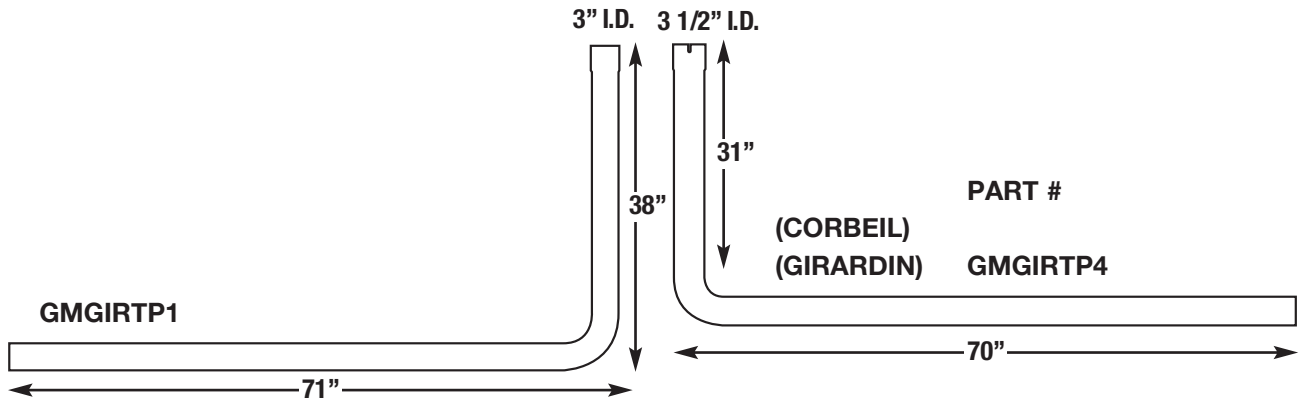

POPULAR GM VAN TAILPIPE EXTENSIONS

NOTE: BODY MANUFACTURERS USE MANY DIFFERENT VAN EXTENSIONS IF YOU DO NOT FIND YOURS, WE'LL MAKE IT FOR YOU.

NOTE:
POPULAR ON CORBEIL VANS