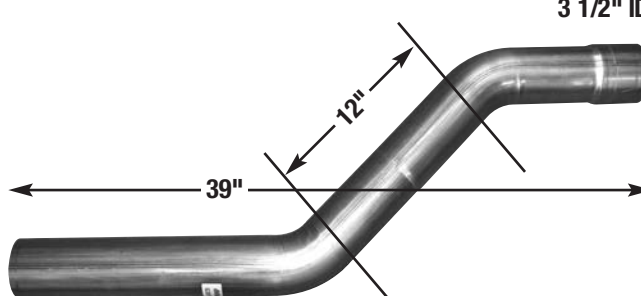

3 1/2" ID

PART # G35TP245 LACK

LEFT SIDE EXIT EXTENSION

3 1/2" ID

3 1/2" OD

43"

PART # G35TP245LTB

**AUTO-JET MUFFLER CORP. • UNITED MUFFLER CORP.**