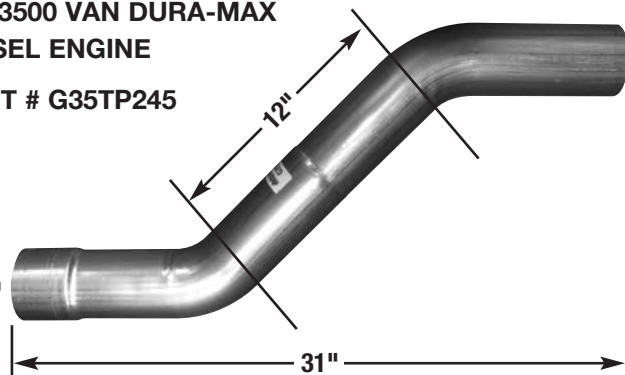

PART # GMDIFF OE PART # 25996745

GM 3500 VAN DURA-MAX
DIESEL ENGINE

PART # G35TP245

3 1/2" ID

2010 & UP GM EXPRESS
VANS 6.6L DURA-MAX

PART # 6.6EXPSSTP

OE PART # 427962 & 10362883