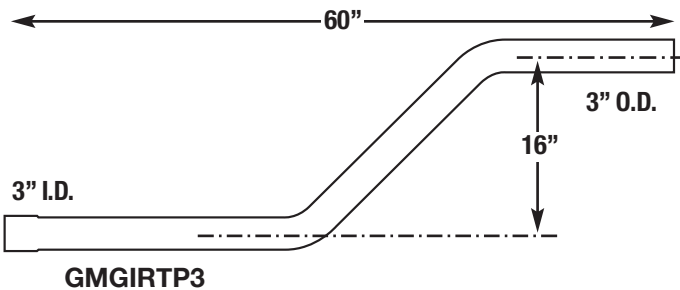

AUTO-JET MUFFLER CORP. • UNITED MUFFLER CORP.

U.S. toll free 1-800-247-5391 • Fax 515-224-0727 • website: www.auto-jet.com
Canada toll free 1-866-229-3402 • Fax 519-455-1103 • website: www.unitedmuffler.com

GM 10