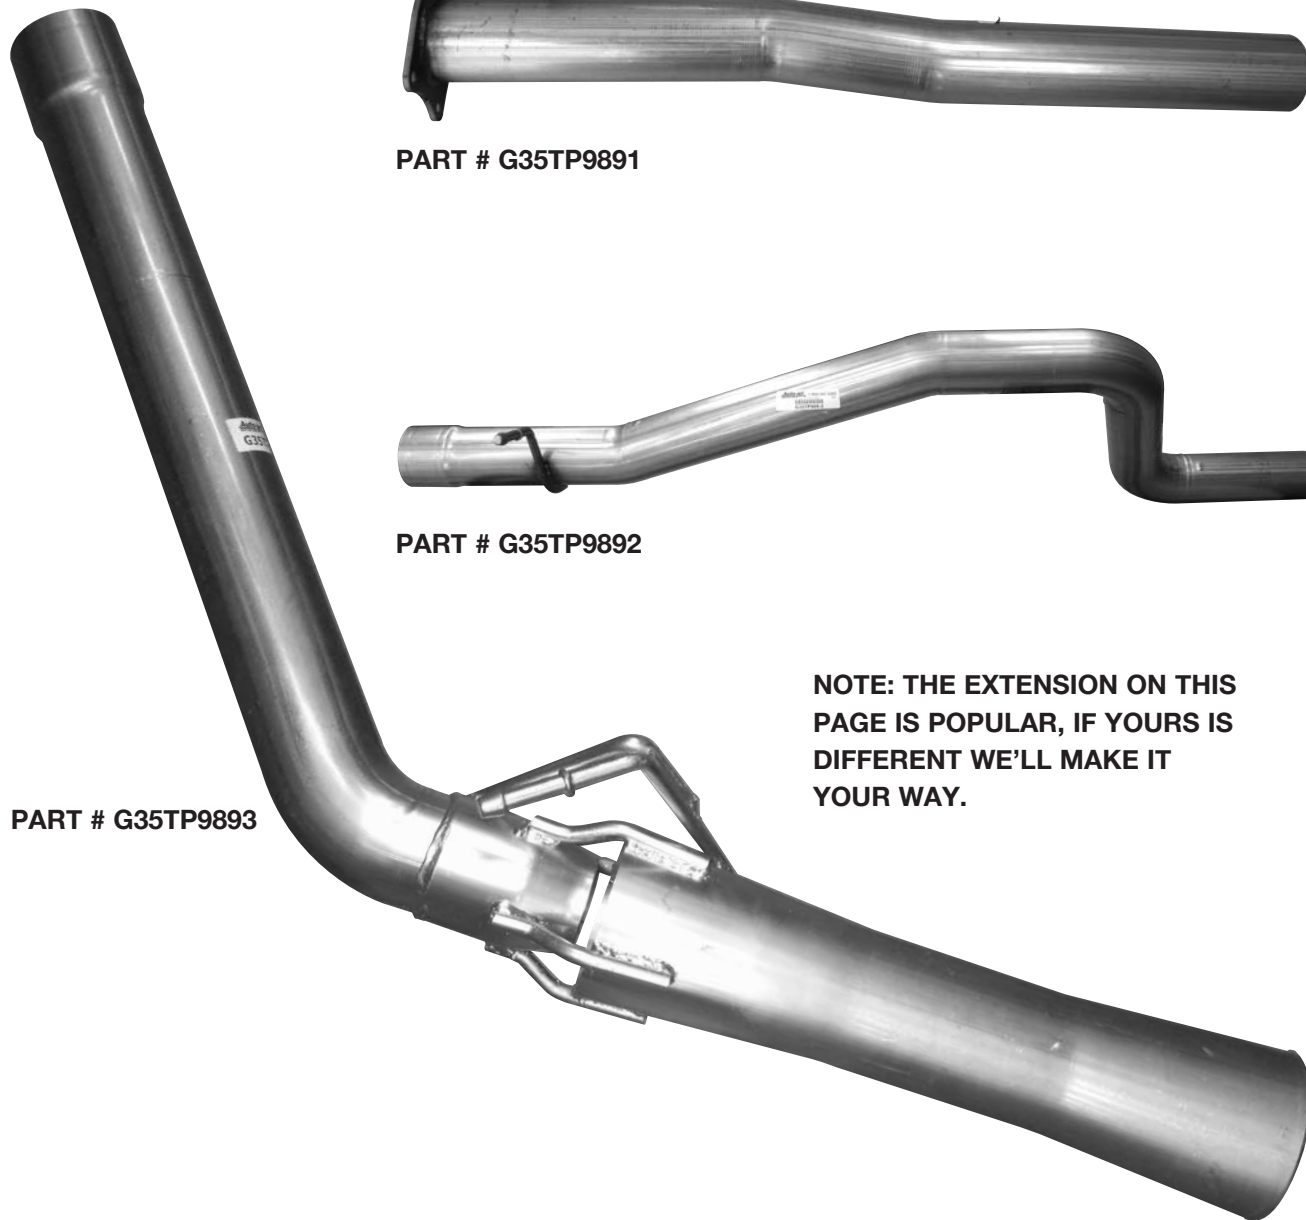

GM VAN TAILPIPE EXTENSIONS

G-SERIES RIGHT SIDE EXIT

3 1/2" I.D.

PART # G35TP9891

PART # G35TP9892

PART # G35TP9893

NOTE: THE EXTENSION ON THIS PAGE IS POPULAR, IF YOURS IS DIFFERENT WE'LL MAKE IT YOUR WAY.

AUTO-JET MUFFLER CORP. • UNITED MUFFLER CORP.

U.S. toll free 1-800-247-5391 • Fax 515-224-0727 • website: www.auto-jet.com
Canada toll free 1-866-229-3402 • Fax 519-455-1103 • website: www.unitedmuffler.com