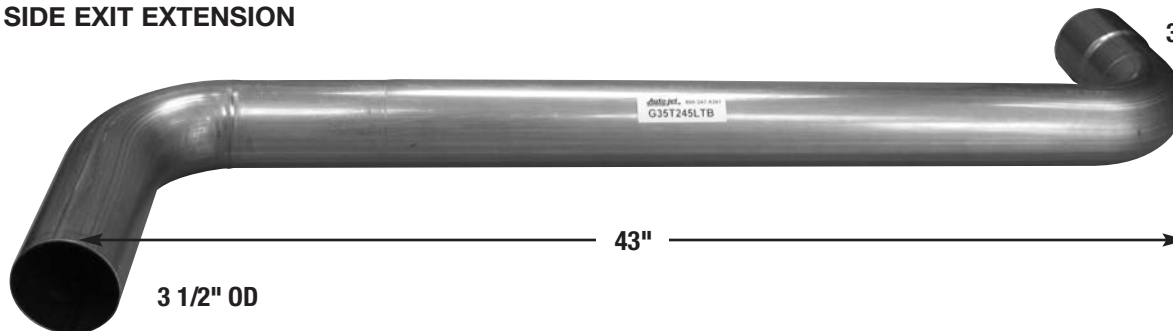

3 1/2" ID

PART # G35TP245 LACK

LEFT SIDE EXIT EXTENSION

3 1/2" ID

3 1/2" OD

43"

PART # G35TP245LTB

**AUTO-JET MUFFLER CORP. • UNITED MUFFLER CORP.**