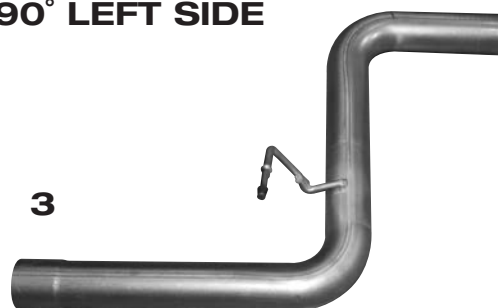

## MICRO BIRD 2009 & UP GMC 3500 6.0 LITRE DUAL REAR WHEEL VAN

SYSTEM AFTER Y-PIPE

90° LEFT SIDE

DESCRIPTION	1 MUFFLER	2 REAR OVERAXLE	3 TAIL PIPE
PART #	C-0067	GMTP942	GMTP942EXT

**AUTO-JET MUFFLER CORP. • UNITED MUFFLER CORP.**