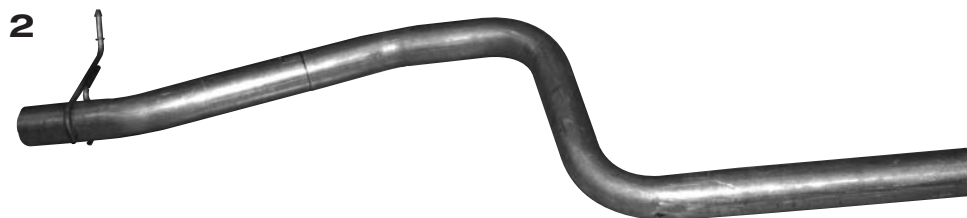

## MICRO BIRD 2009 & UP GMC 3500 6.0 LITRE DUAL REAR WHEEL VAN

SYSTEM AFTER Y-PIPE

90° LEFT SIDE

DESCRIPTION	1 MUFFLER	2 REAR OVERAXLE	3 TAIL PIPE
PART #	C-0067	GMTP942	GMTP942EXT

**AUTO-JET MUFFLER CORP. • UNITED MUFFLER CORP.**