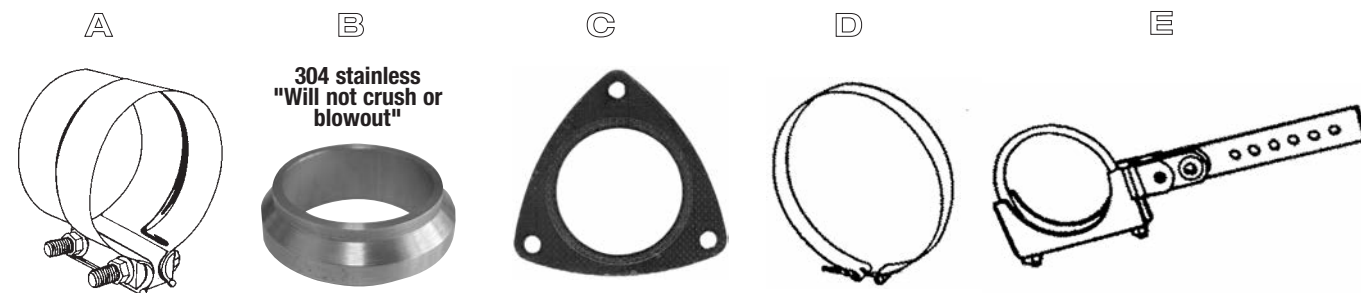

ACCESSORIES

DESCRIPTION	A CLAMPS	B EXHAUST RINGS	C GASKET	D MUFFLER HANGERS	E TAILPIPE HANGERS
PART #	400SCPF	454ER304	GMGS3HOLE	GM875MH	GMHGR4

AUTO-JET MUFFLER CORP. • UNITED MUFFLER CORP.

U.S. toll free 1-800-247-5391 • Fax 515-224-0727 • website: www.auto-jet.com
Canada toll free 1-866-229-3402 • Fax 519-455-1103 • website: www.unitedmuffler.com