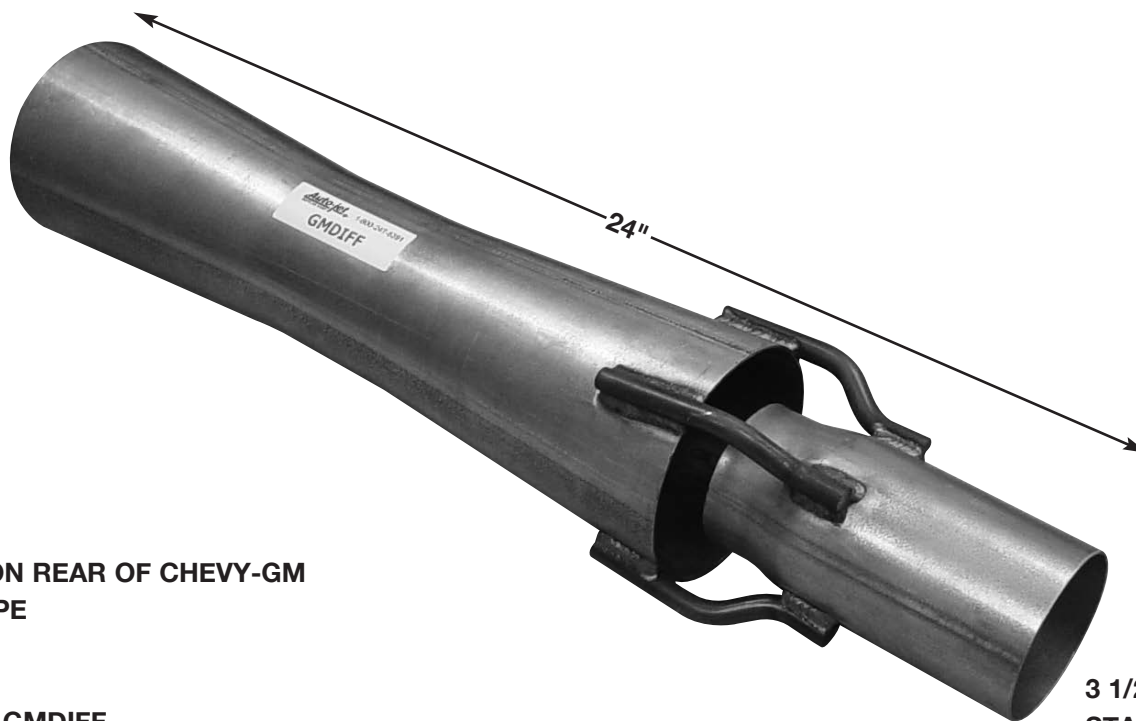

CHEVROLET - GMC DIFFUSER

2007 & UP VAN & LIGHT DUTY TRUCKS

GOES ON REAR OF CHEVY-GM
TAIL PIPE

PART # GMDIFF
O.E. PART # 25996745

3 1/2" ID
STAINLESS
STEEL

AUTO-JET MUFFLER CORP. • UNITED MUFFLER CORP.

U.S. toll free 1-800-247-5391 • Fax 515-224-0727 • website: www.auto-jet.com
Canada toll free 1-866-229-3402 • Fax 519-455-1103 • website: www.unitedmuffler.com

GM 5