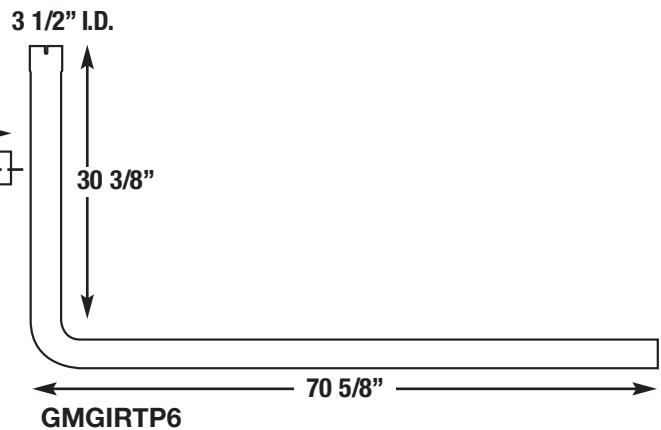

AUTO-JET MUFFLER CORP. • UNITED MUFFLER CORP.

U.S. toll free 1-800-247-5391 • Fax 515-224-0727 • website: www.auto-jet.com
Canada toll free 1-866-229-3402 • Fax 519-455-1103 • website: www.unitedmuffler.com

GM 10