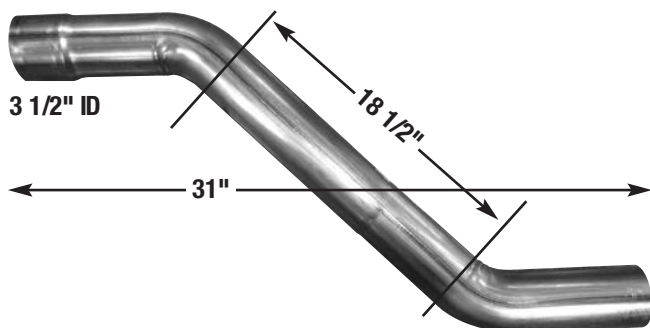

3 1/2" ID

PART # G35TP245 BERLIN

3 1/2" ID