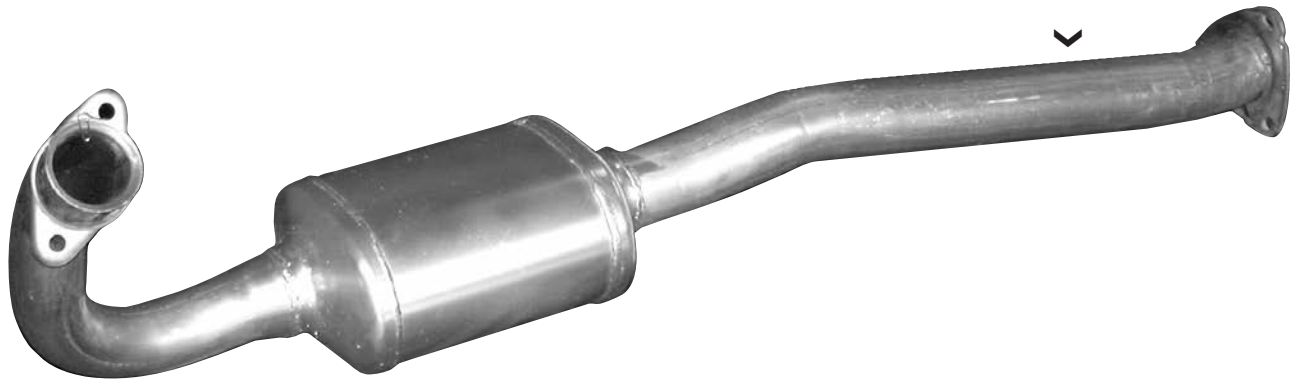

CHEVROLET-GM SCHOOL VANS

1998-UP G-SERIES VAN, 6.5 LITRE DIESEL TURBO PIPE WITH CONVERTER

TO PREVENT BREAKAGE,
BELLOWS CAN BE ADDED HERE

PART # 65GCONVT
GASKET PART # GMGS3HOLE