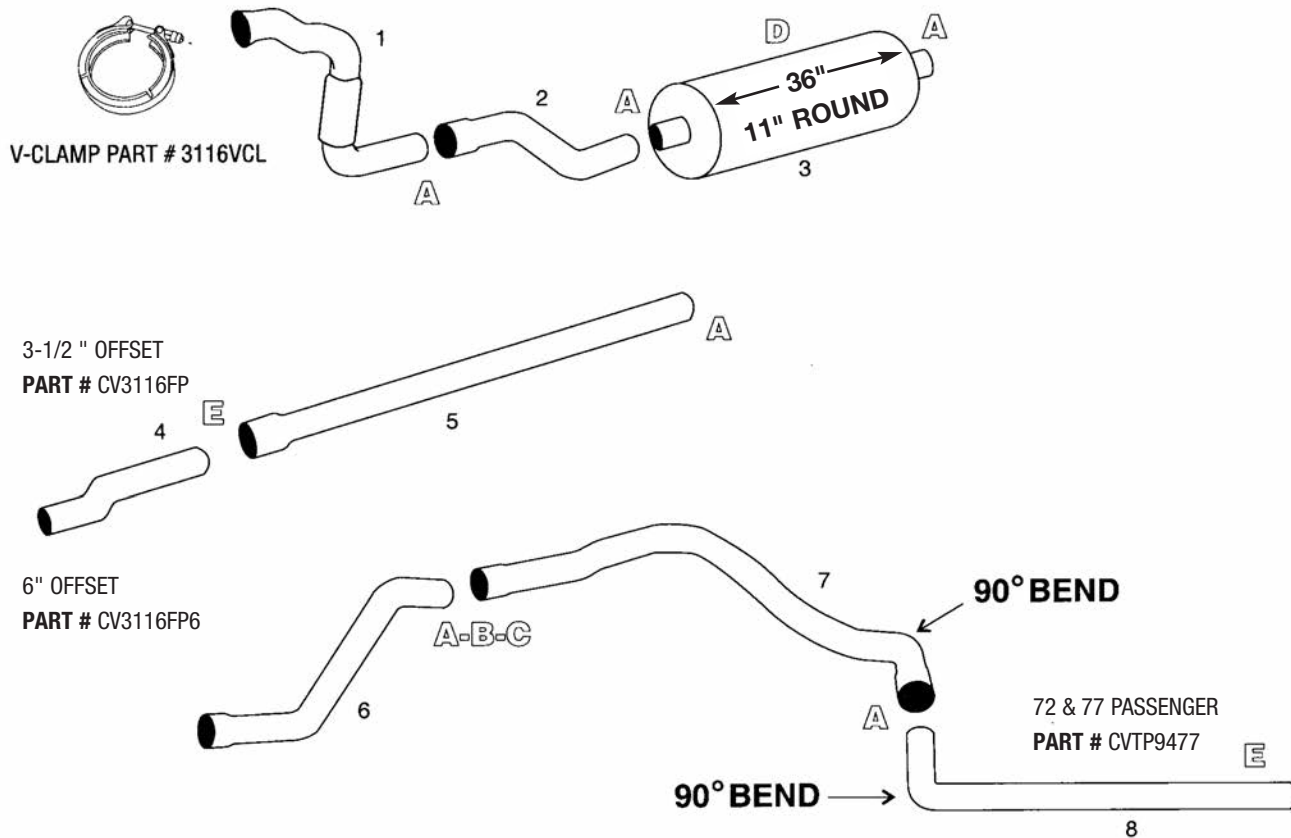

## 1998-UP 3126 CAT BLUEBIRD CV200 GMC B7 CONVENTIONAL CHASSIS

OE #'S ARE FOR CROSS REFERENCE ONLY

DESCRIPTION	1 - TURBO PIPE	2 OFFSET	3 MUFFLER	4 FRONT PIPE	5 INT. PIPE	6 - FRONT OVERAXLE	7 - REAR OVERAXLE	8 - TAIL PIPE
PART #	CV3126T OE# 15743053	CV3116OFF	400CATCTR (CATALYST) CV400CNTR (NON-CATALYST)	CV3116FP or CV3116FP6	CV400STPID	CVFOA97	CVOA94	CVTP94
66 Pass. & UP	CV3126T66 OE# 15743050							