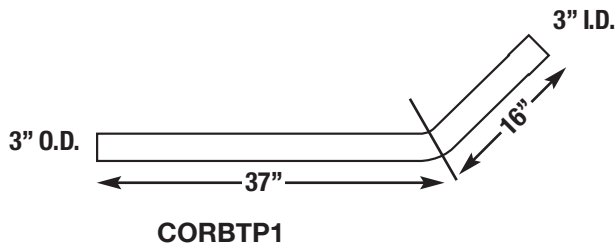

POPULAR GM VAN TAILPIPE EXTENSIONS

NOTE: BODY MANUFACTURERS USE MANY DIFFERENT VAN EXTENSIONS IF YOU DO NOT FIND YOURS, WE'LL MAKE IT FOR YOU.

NOTE:
POPULAR ON CORBEIL VANS