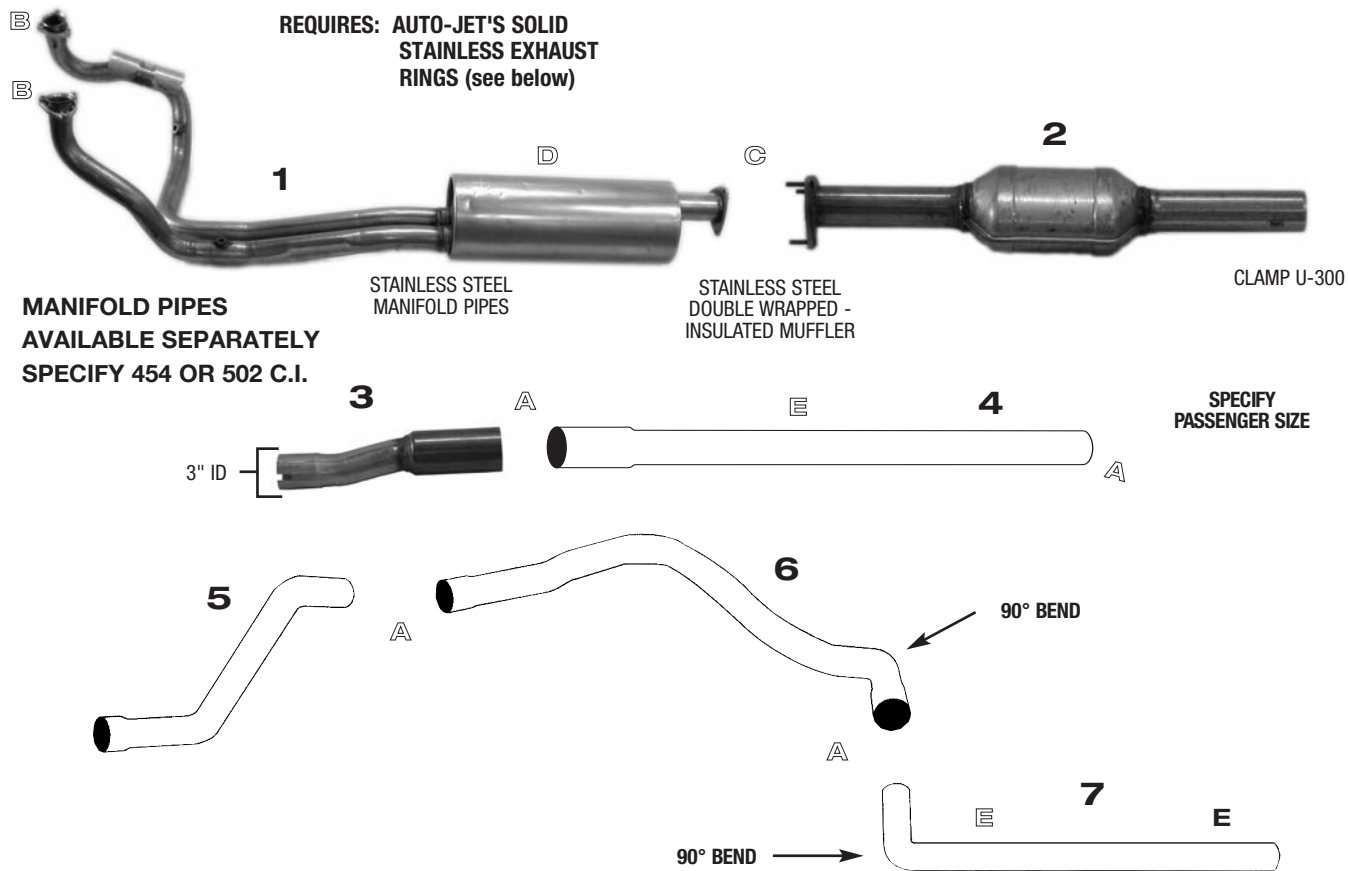

GMC - BLUEBIRD EXHAUST SYSTEMS

1998-UP 454-502 C.I. GAS BLUEBIRD CV200 GMC B7 CONVENTIONAL CHASSIS

DESCRIPTION	1 - MANIFOLD PIPES & MUFFLER ASSEMBLY	2 CONVERTER	3 FRONT PIPE	4 INT.PIPE	5 FRONT OVERAXLE	6 REAR OVERAXLE	7 TAIL PIPE
PART #	GM454ASSY	GMCONV454	GM454FP	CV400STPID	CVFOA97	CVOA94	CVTP94