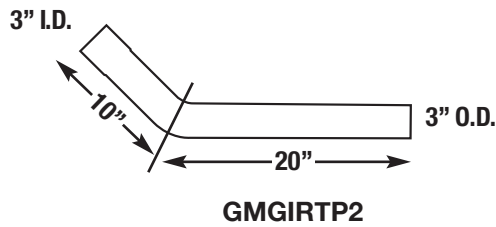

AUTO-JET MUFFLER CORP. • UNITED MUFFLER CORP.

U.S. toll free 1-800-247-5391 • Fax 515-224-0727 • website: www.auto-jet.com
Canada toll free 1-866-229-3402 • Fax 519-455-1103 • website: www.unitedmuffler.com

GM 10