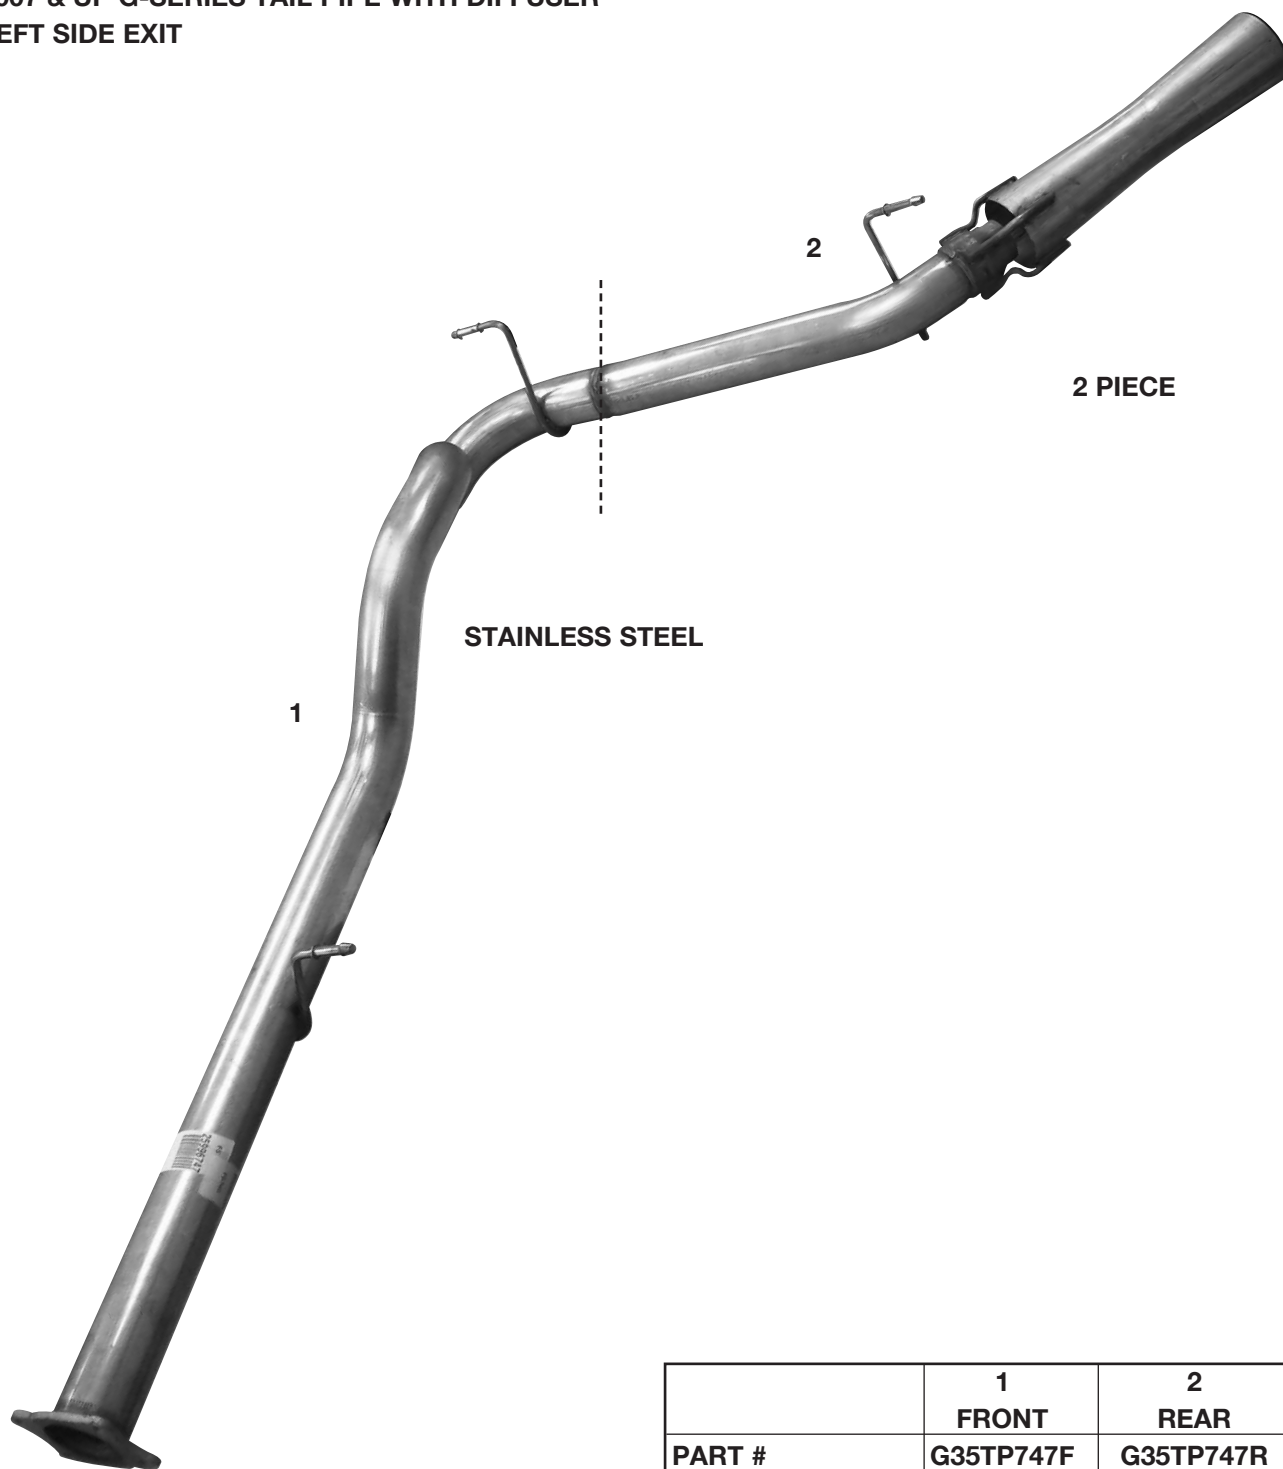

CHEVROLET - GMC

CHEVROLET - GMC SCHOOL VAN TAILPIPE

2007 & UP G-SERIES TAIL PIPE WITH DIFFUSER
LEFT SIDE EXIT

	1 FRONT	2 REAR
PART #	G35TP747F	G35TP747R
O.E. PART #	25996747	

AUTO-JET MUFFLER CORP. • UNITED MUFFLER CORP.

U.S. toll free 1-800-247-5391 • Fax 515-224-0727 • website: www.auto-jet.com
Canada toll free 1-866-229-3402 • Fax 519-455-1103 • website: www.unitedmuffler.com

GM 7