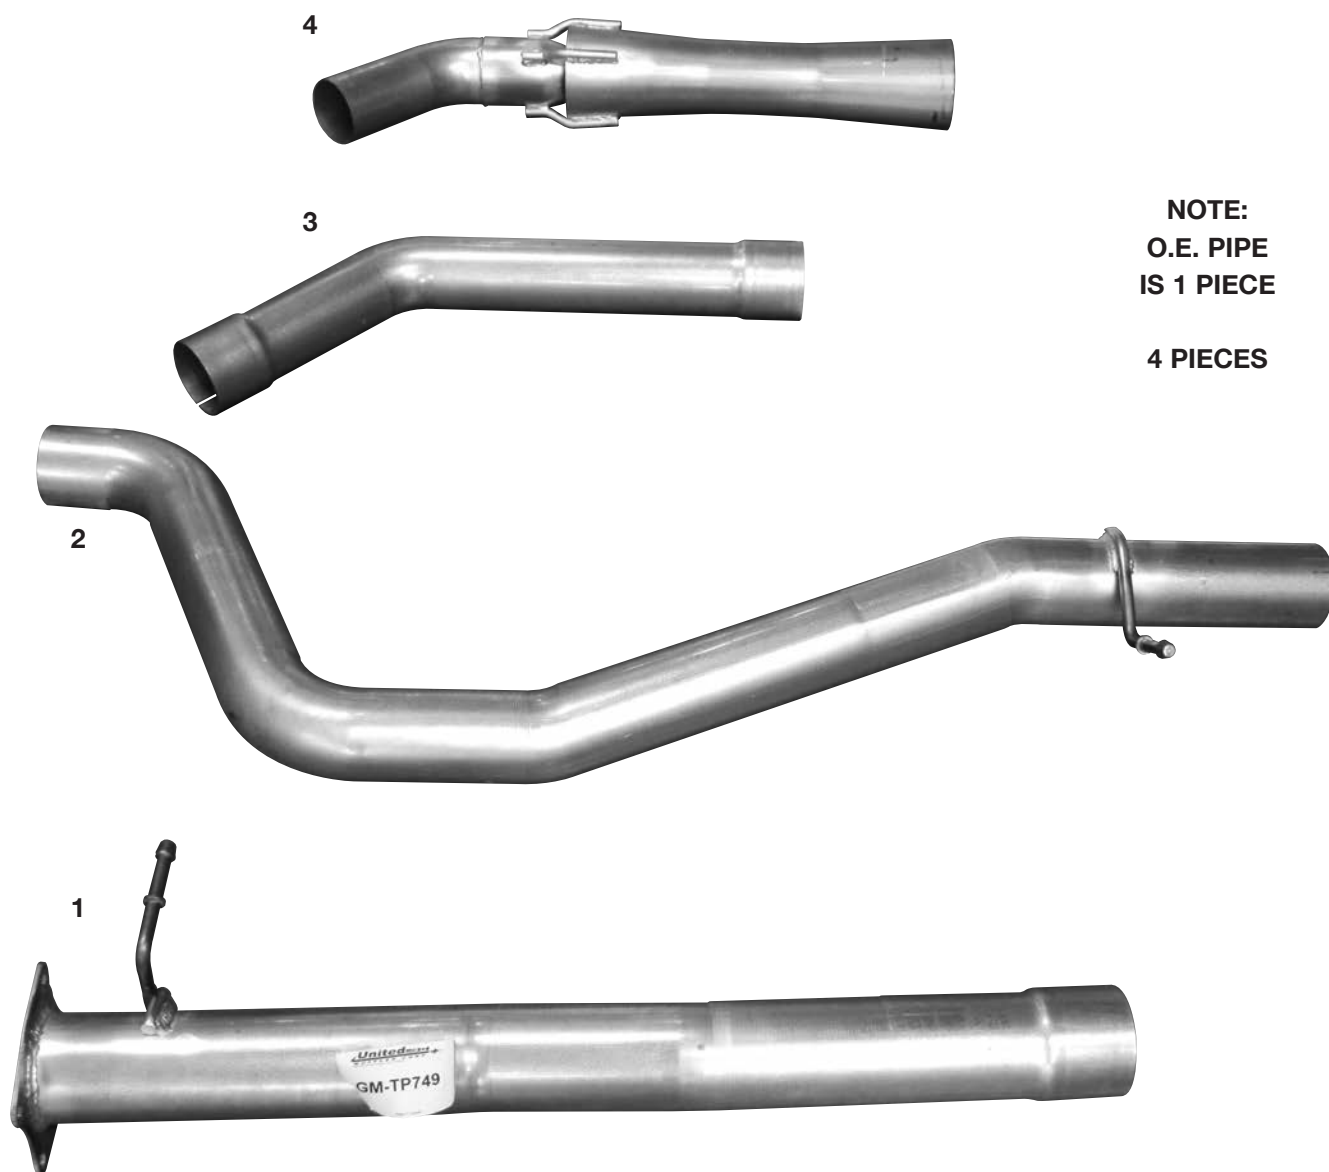

CHEVROLET - GMC

2006 & UP CHEVROLET - GMC VAN 3.5" TAILPIPE

NOTE:
O.E. PIPE
IS 1 PIECE

4 PIECES

	1	2	3	4
PART #	GMTP749 #1	GMTP749 #2	GMTP749 #3	GMTP749 #4
O.E. PART #	25996749			

AUTO-JET MUFFLER CORP. • UNITED MUFFLER CORP.

U.S. toll free 1-800-247-5391 • Fax 515-224-0727 • website: www.auto-jet.com
Canada toll free 1-866-229-3402 • Fax 519-455-1103 • website: www.unitedmuffler.com

GM 6